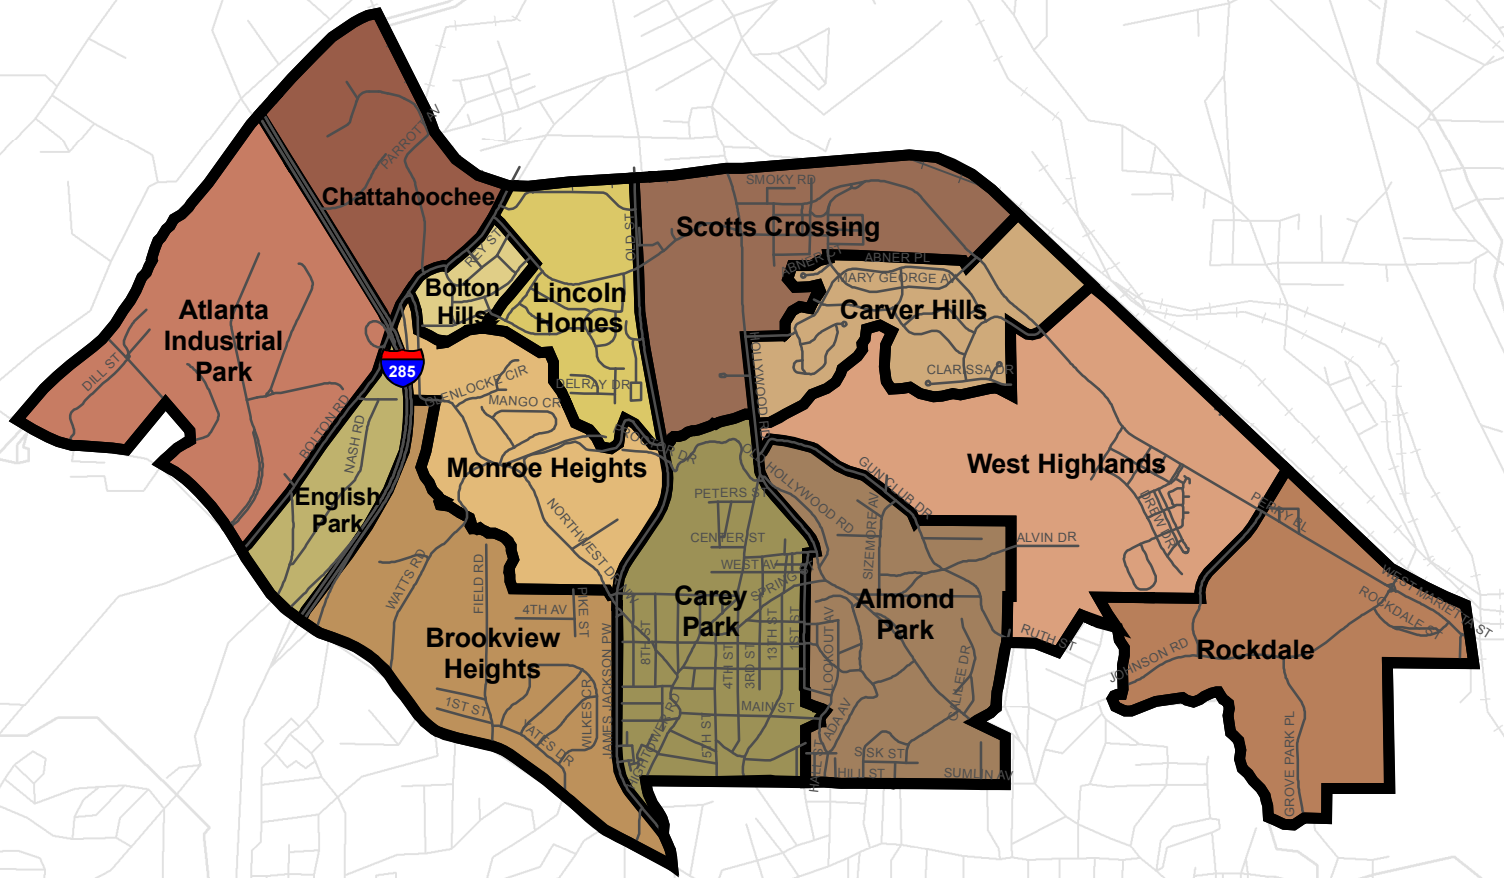

Neighborhood Planning Unit G

0 0.25 0.5 1 Mile