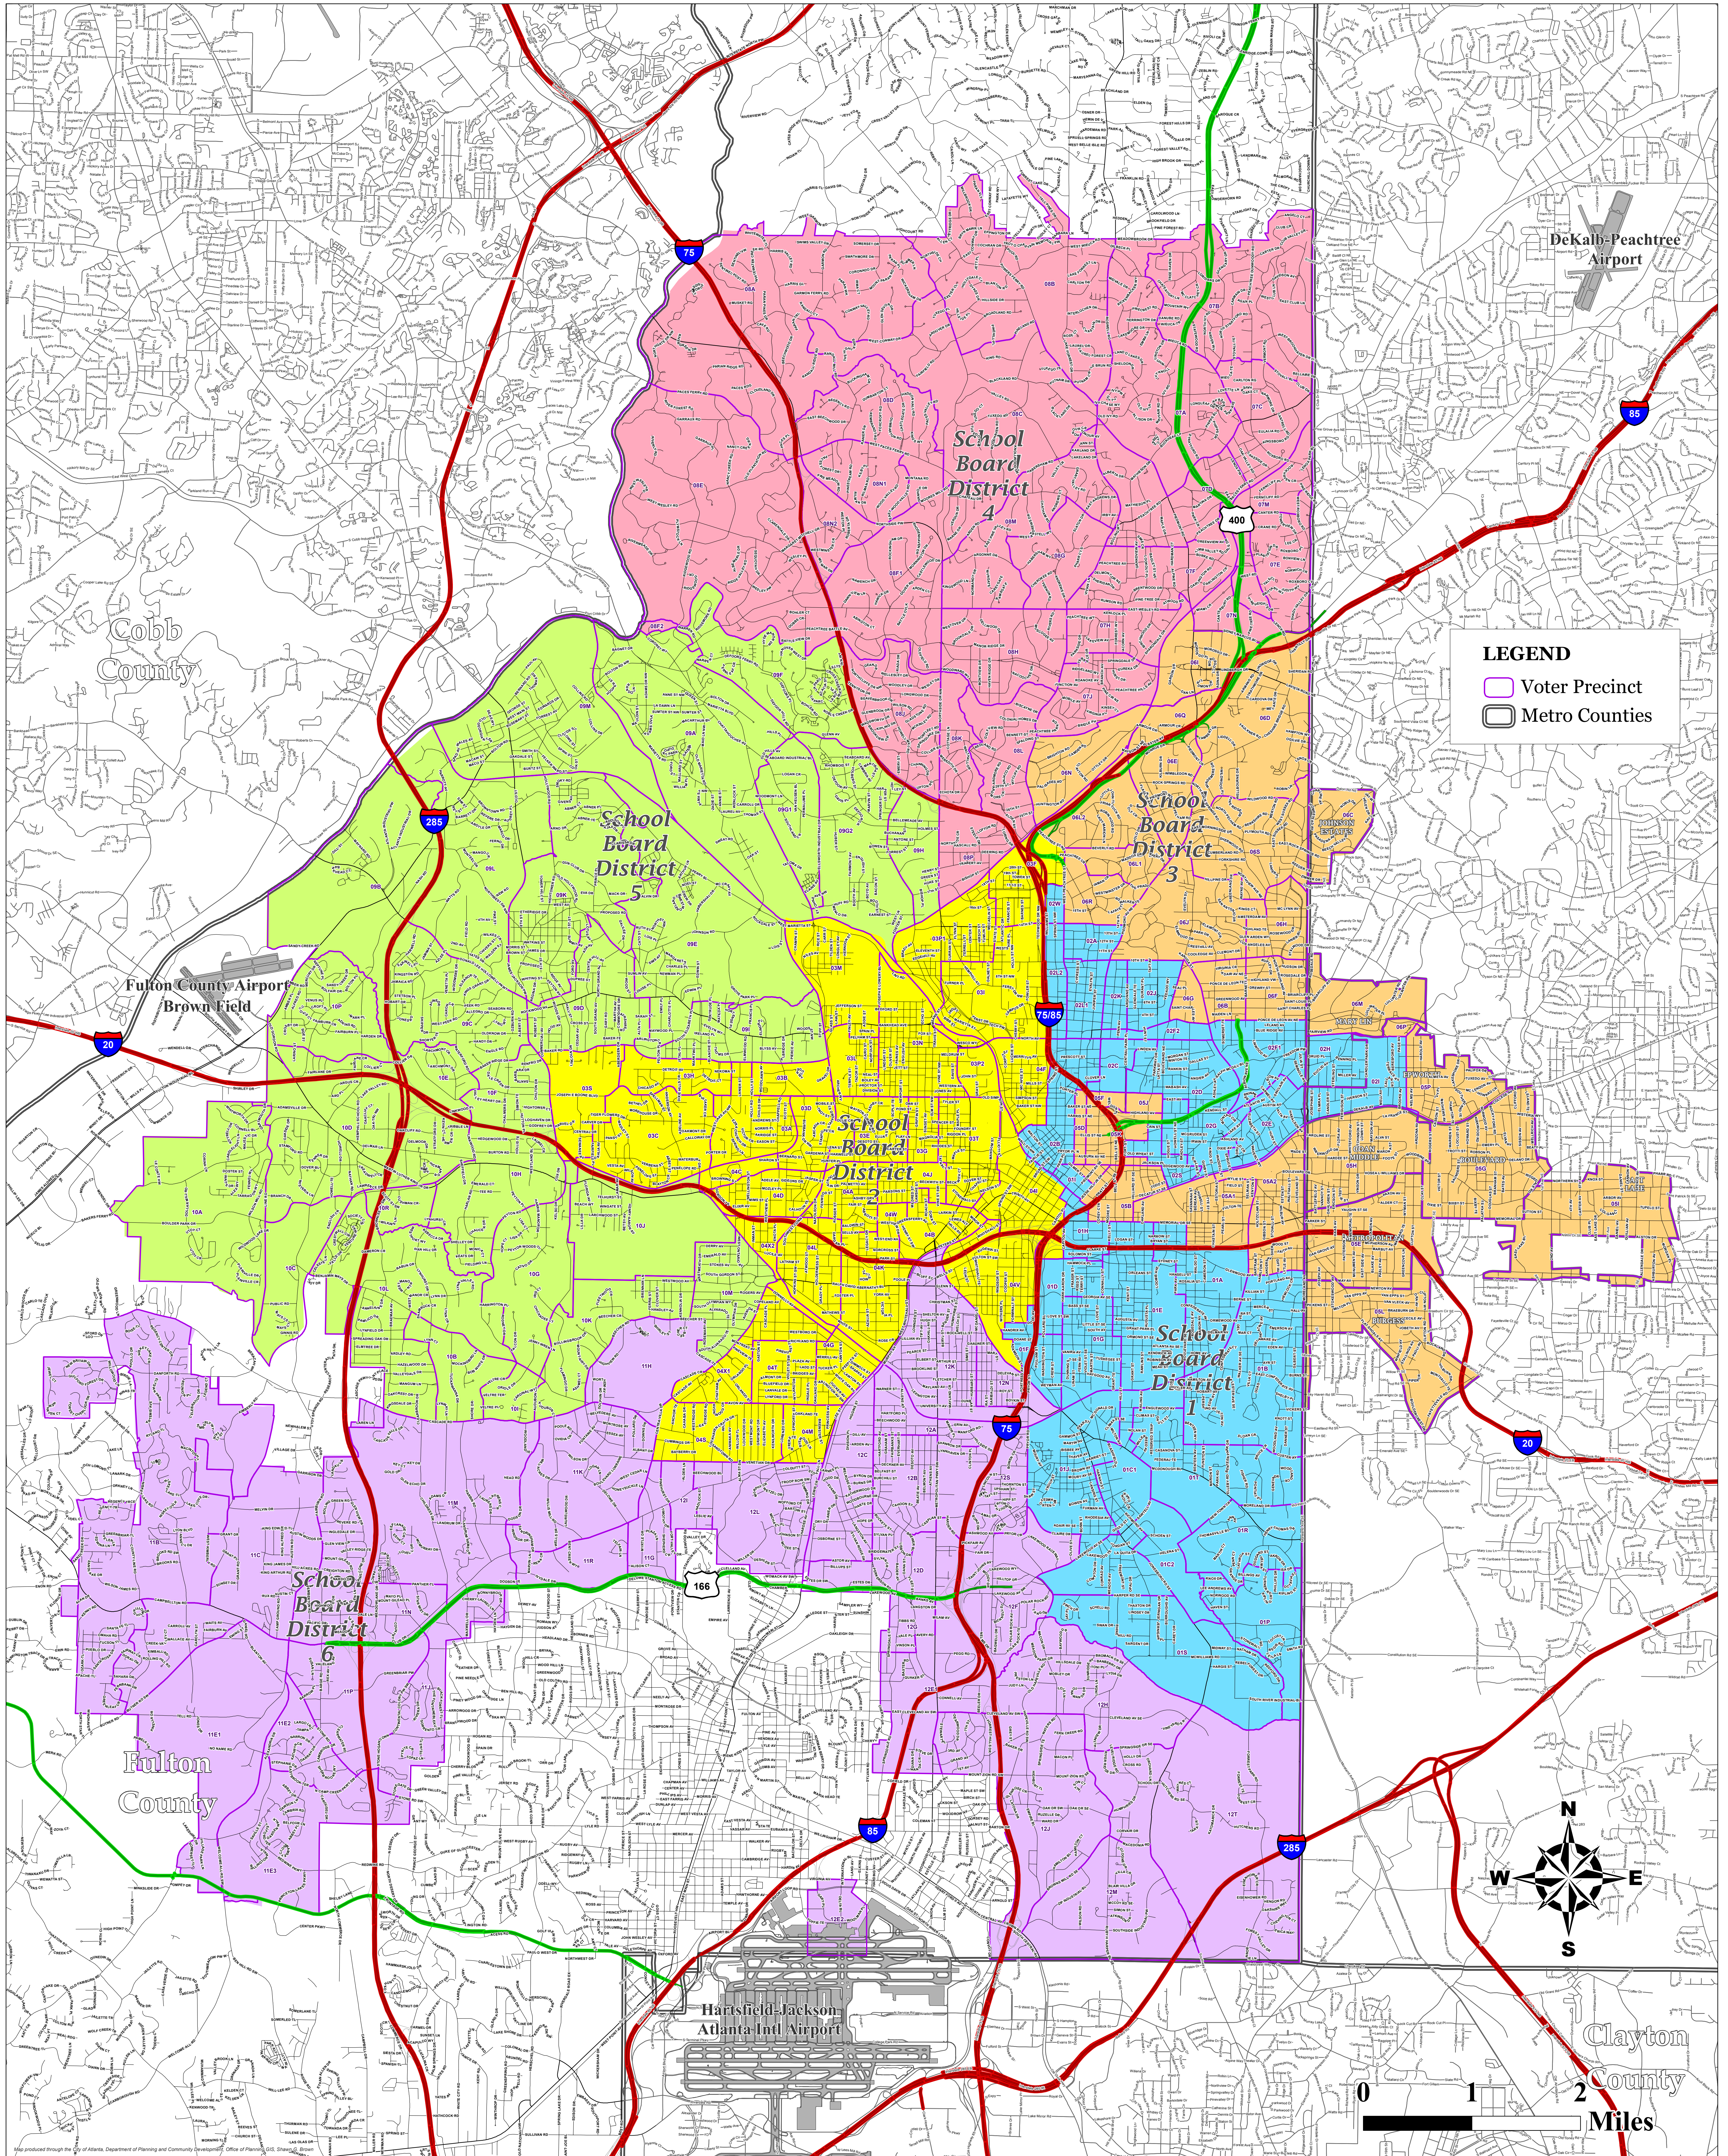

# Board of Education Districts and Voting Precincts Map

**LEGEND**  
Voter Precinct  
Metro Counties

0 1 2 Miles