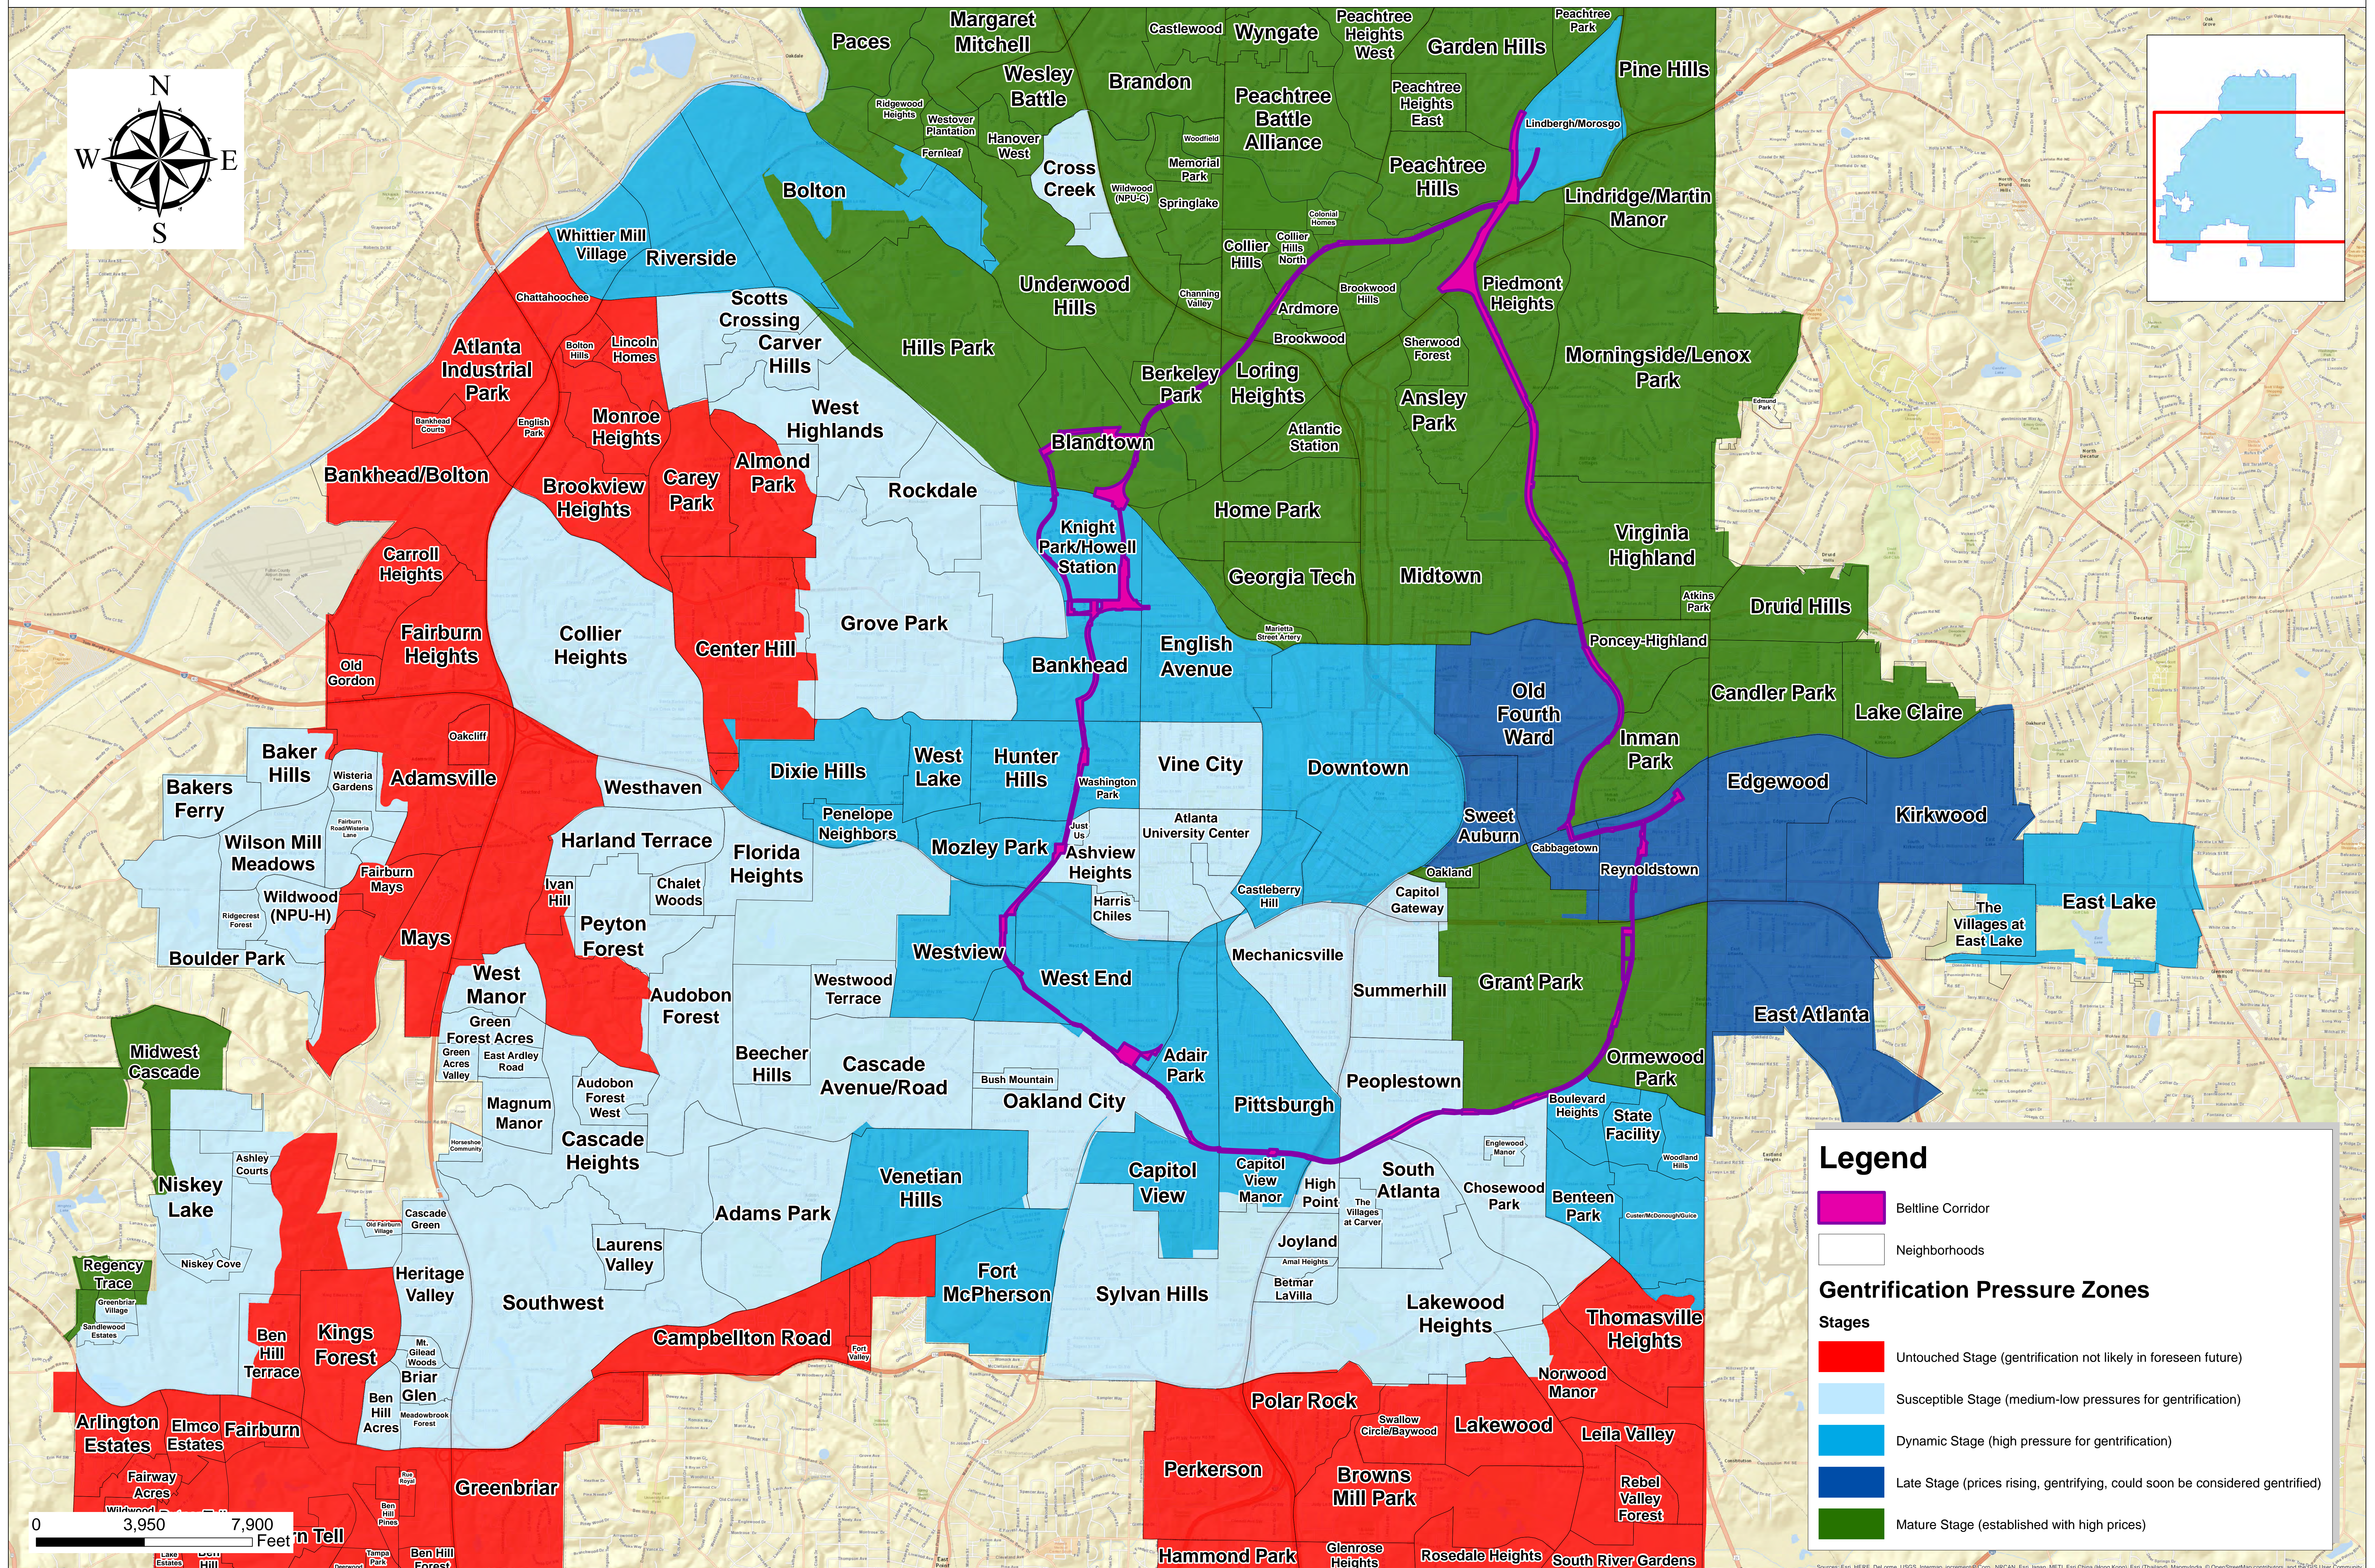

Neighborhood Gentrification Pressure Areas

THIS MAP IS PROVIDED AS A PUBLIC SERVICE
 The City of Atlanta has made known that this Data contains known errors and inconsistencies. The City of Atlanta in no way ensures, represents or warrants the accuracy and/or reliability of the Data and/or map products being developed. The user of the Data and/or map products assumes all risks and liabilities which may arise from the information produced by Maps or Data furnished to User by the City of Atlanta.

City of Atlanta
 Department of Planning
 and Community Development

COORDINATE SYSTEM	NAD 1983 STATE PLANE GEORGIA WEST	
MAP UNITS	U.S. SURVEY FEET	
DATE	Date	COMMENTS: Comment1
AUTHOR	Author	Comment2
REQUEST #	Request	Comment3
MAP SCALE	1:22,789	Comment4
	1 in = 1,899 ft	Comment5