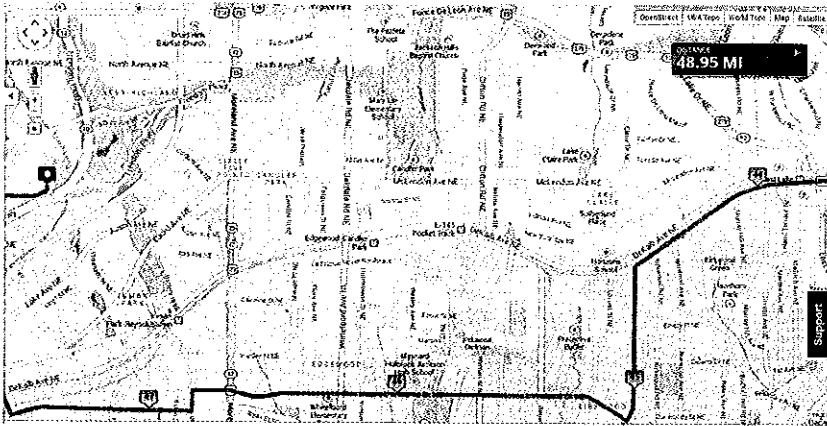

Route Map & Turn Sheet: City of Atlanta

32nd Annual Athens-To-Atlanta Road Skate (October 6, 2013)

Route Map: The maps below depict the event route through the City of Atlanta.

Plane view

Turns:

1. Enter City of Atlanta W. College Ave continue on College Ave NE
2. Left onto Howard St NE
3. Right onto Hosea L Williams Dr NE
4. Left onto Walt Hall St SE
5. Right onto Wylie St SE
6. Right onto Krog St NE
7. Left onto Irwin St SE
8. Right onto Randolph St NE
9. Right onto East Ave NE
10. Left onto Fortune St NE
11. Right onto Willoughby Way NE
12. End at Old-Fourth Ward Skate Park

Entering City of Atlanta

Approaching Old-Fourth Ward Skate Park

Event finish at Old-Fourth Ward Skate Park