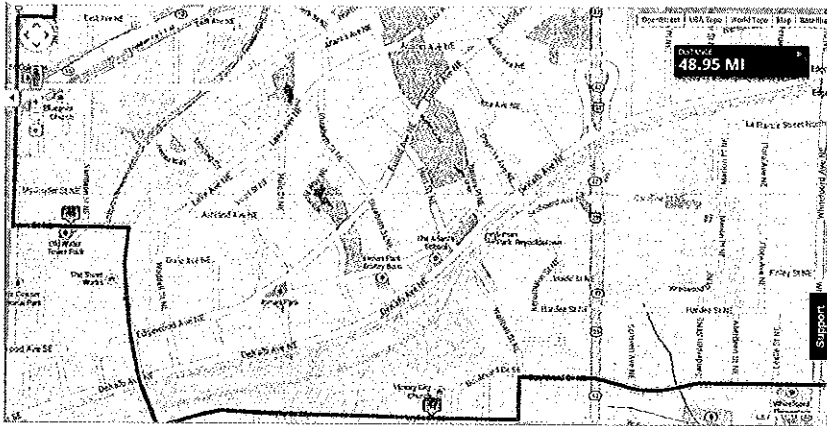

Route Map & Turn Sheet: City of Atlanta

32nd Annual Athens-To-Atlanta Road Skate (October 6, 2013)

Route Map: The maps below depict the event route through the City of Atlanta.

Plane view

Turns:

1. Enter City of Atlanta W. College Ave continue on College Ave NE
2. Left onto Howard St NE
3. Right onto Hosea L Williams Dr NE
4. Left onto Walt Hall St SE
5. Right onto Wylie St SE
6. Right onto Krog St NE
7. Left onto Irwin St SE
8. Right onto Randolph St NE
9. Right onto East Ave NE
10. Left onto Fortune St NE
11. Right onto Willoughby Way NE
12. End at Old-Fourth Ward Skate Park

Entering City of Atlanta

Approaching Old-Fourth Ward Skate Park

Event finish at Old-Fourth Ward Skate Park