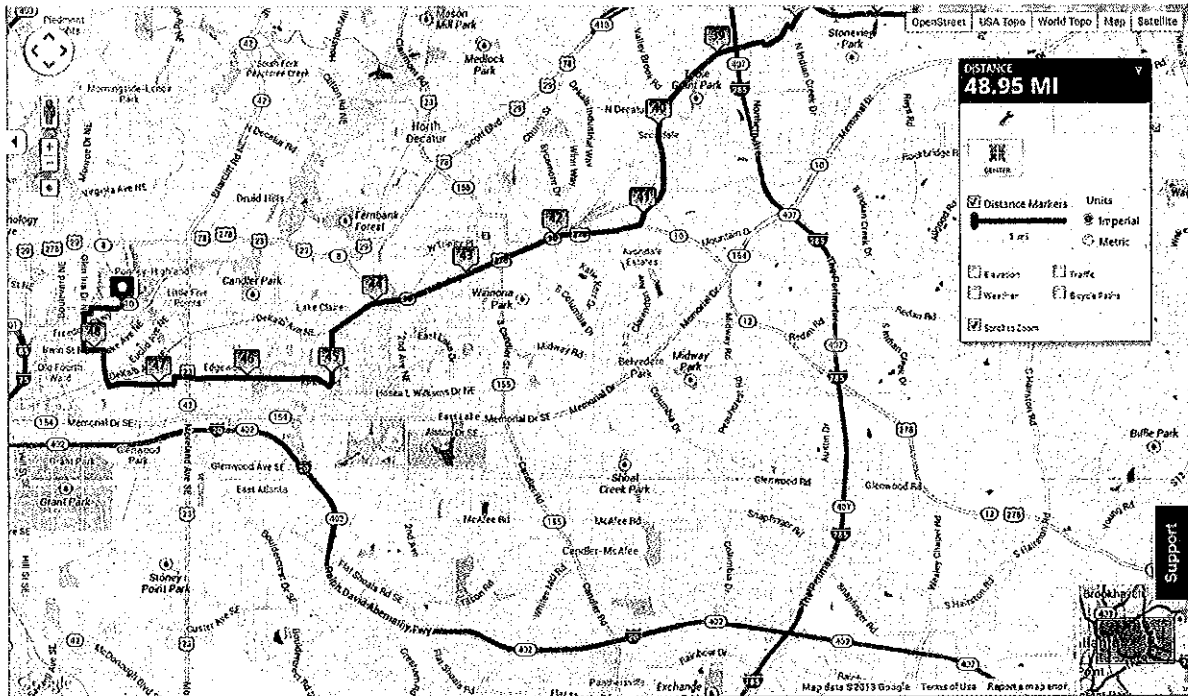

Route Map & Turn Sheet: City of Atlanta

32nd Annual Athens-To-Atlanta Road Skate (October 6, 2013)

Route Map: The maps below depict the event route through the City of Atlanta.

Plane view

Turns:

1. Enter City of Atlanta W. College Ave continue on College Ave NE
2. Left onto Howard St NE
3. Right onto Hosea L Williams Dr NE
4. Left onto Walt Hall St SE
5. Right onto Wylie St SE
6. Right onto Krog St NE
7. Left onto Irwin St SE
8. Right onto Randolph St NE
9. Right onto East Ave NE
10. Left onto Fortune St NE
11. Right onto Willoughby Way NE
12. End at Old-Fourth Ward Skate Park

Entering City of Atlanta

Approaching Old-Fourth Ward Skate Park

Event finish at Old-Fourth Ward Skate Park