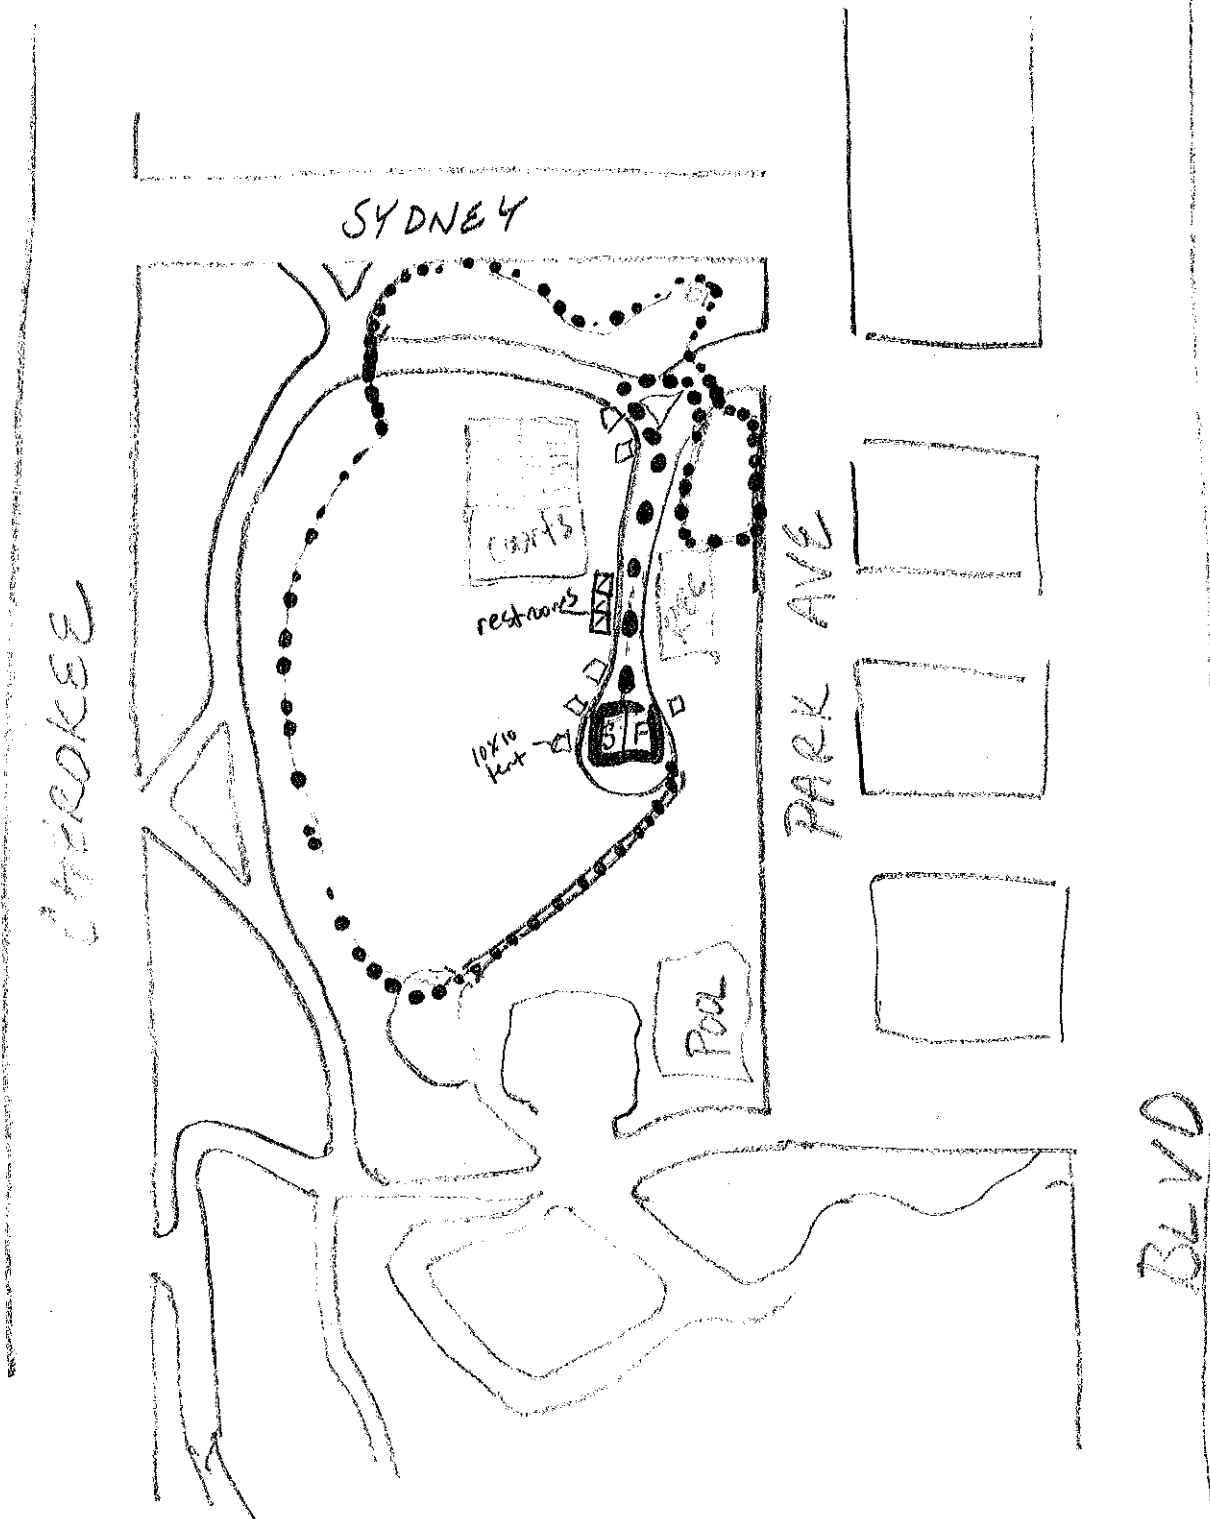

SITE MAP / GRANT PARK CROSS  
ALL OF COURSE IS INSIDE OF PARK BOUNDRIES  
AND UTILIZES EXISTING HARDSCAPE AND TRAILS

S/F = Start/Finish line

●●● = course / on existing paths

☐ = portable toilets