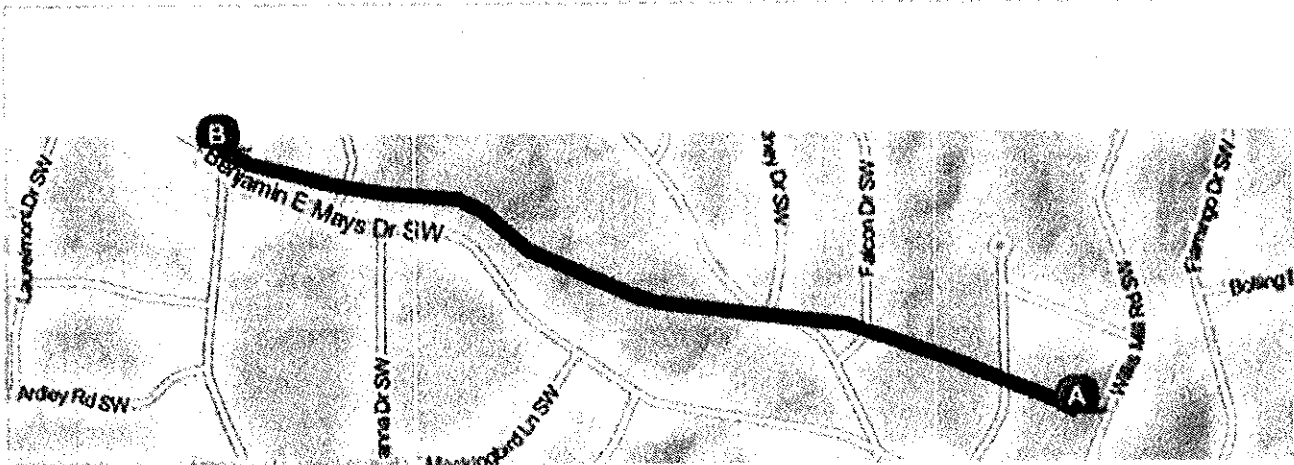

sponsored by Councilman H. Lamar Willis

PARADE ROUTE

- Start:** 10am
Hoosier Memorial UMC/ 2545 Benjamin E. Mays Drive SW
Staging area – in Hoosier's parking lot across from the church
from 8am – 9:45am
- Route:** Parade will travel NW for 1.20 miles on Benjamin E. Mays Dr. SW
- End:** ~11am
Jean Childs Young Middle School Track & Field/3116 Benjamin E. Mays Drive SW