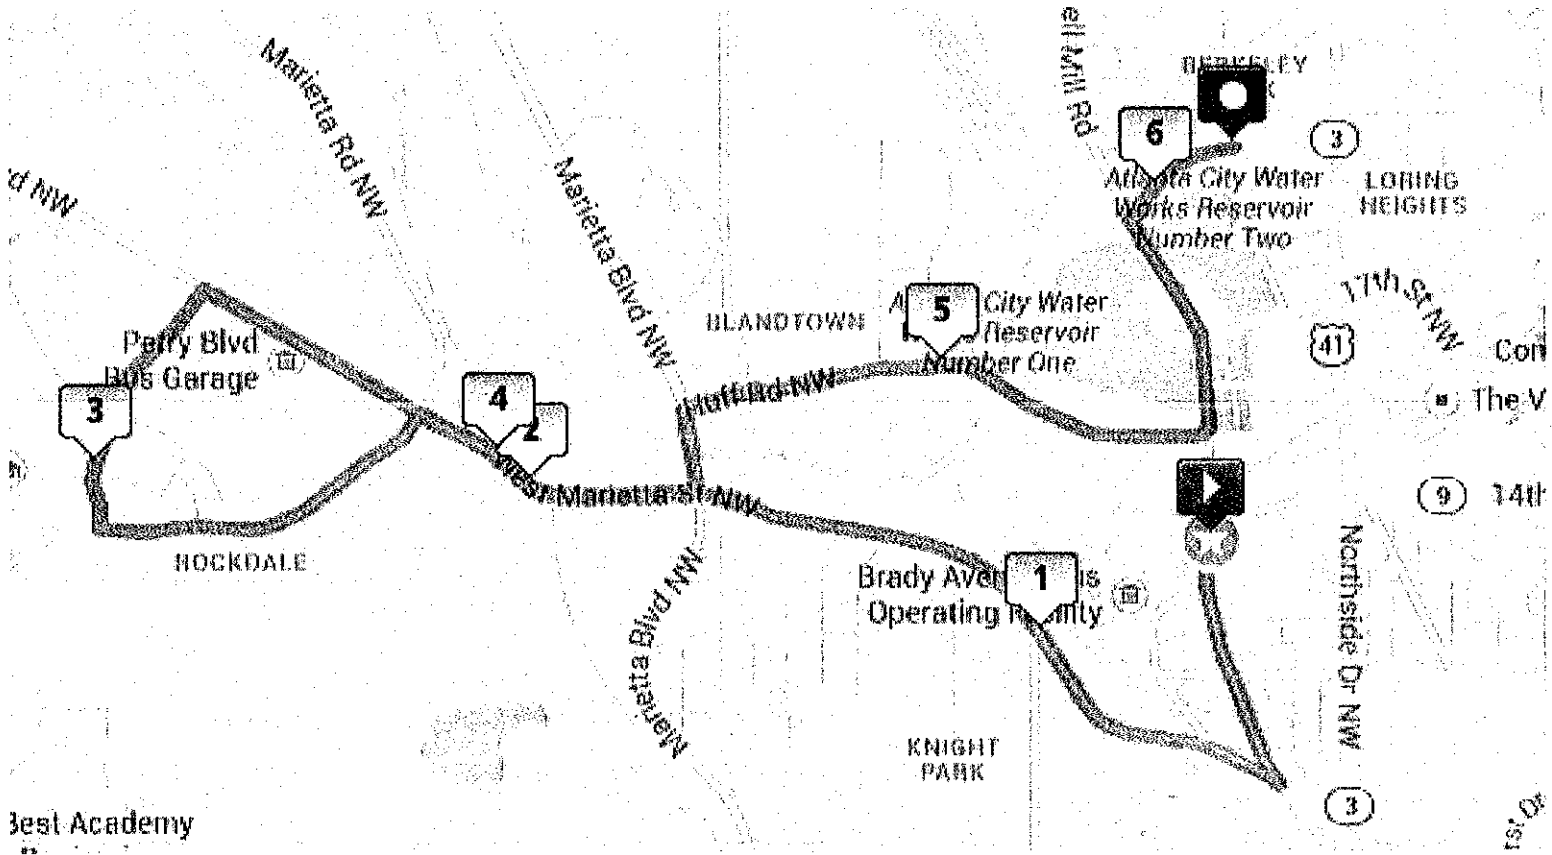

Monday Night Brewing Company Westside 10

Start Location

1100 Howell Mill Road, Atlanta GA 30318

14th St NW

Portable Restrooms

Yobaria

Luluwona

Pre Race Set Up

START

Wine Tasting Room

Food Buffet

Registration Area

Howell Mill Rd NW

HOWELL RD

Monday Night Brewing Company Westside 10

Finish Location

670 Trabert Ave, Atlanta GA 30318

Post race set up includes vendor tables and food tables.

Monday Night Brewing Westside 10 10K Course

Monday Night Brewing Westside 10 10 mile course

The Best Academy

MNB Westside 10K Course
Start at 1100 Howell Mill Road

- 0 mi Head south on Howell Mill Rd toward Marietta St, NW
- 0.46 mi Sharp right onto Marietta St NW/West Marietta St NW Destination will be on the left
- 0.59 mi Head northwest on Marietta St NW/West Marietta St NW toward Brady Ave NW Continue to follow West Marietta St NW
- 2.24 mi Turn left onto Johnson Rd NW
- 2.89 mi Head west on Johnson Rd NW toward Habershal Dr NW
- 2.89 mi Turn right onto Habershal Dr NW
- 3.39 mi Head northeast on Habershal Dr NW toward Perry Blvd NW
- 3.39 mi Turn right onto Perry Blvd NW
- 3.84 mi Continue onto West Marietta St NW
- 4.37 mi Turn left onto Marietta Blvd NW
- 4.53 mi Turn right onto Huff Rd NW
- 5.51 mi Head northeast toward Howell Mill Rd
- 5.52 mi Turn left onto Howell Mill Rd
- 5.93 mi Turn right onto Trabert Ave NW
- 6.17 mi FINISH AT MONDAY NIGHT BREWING