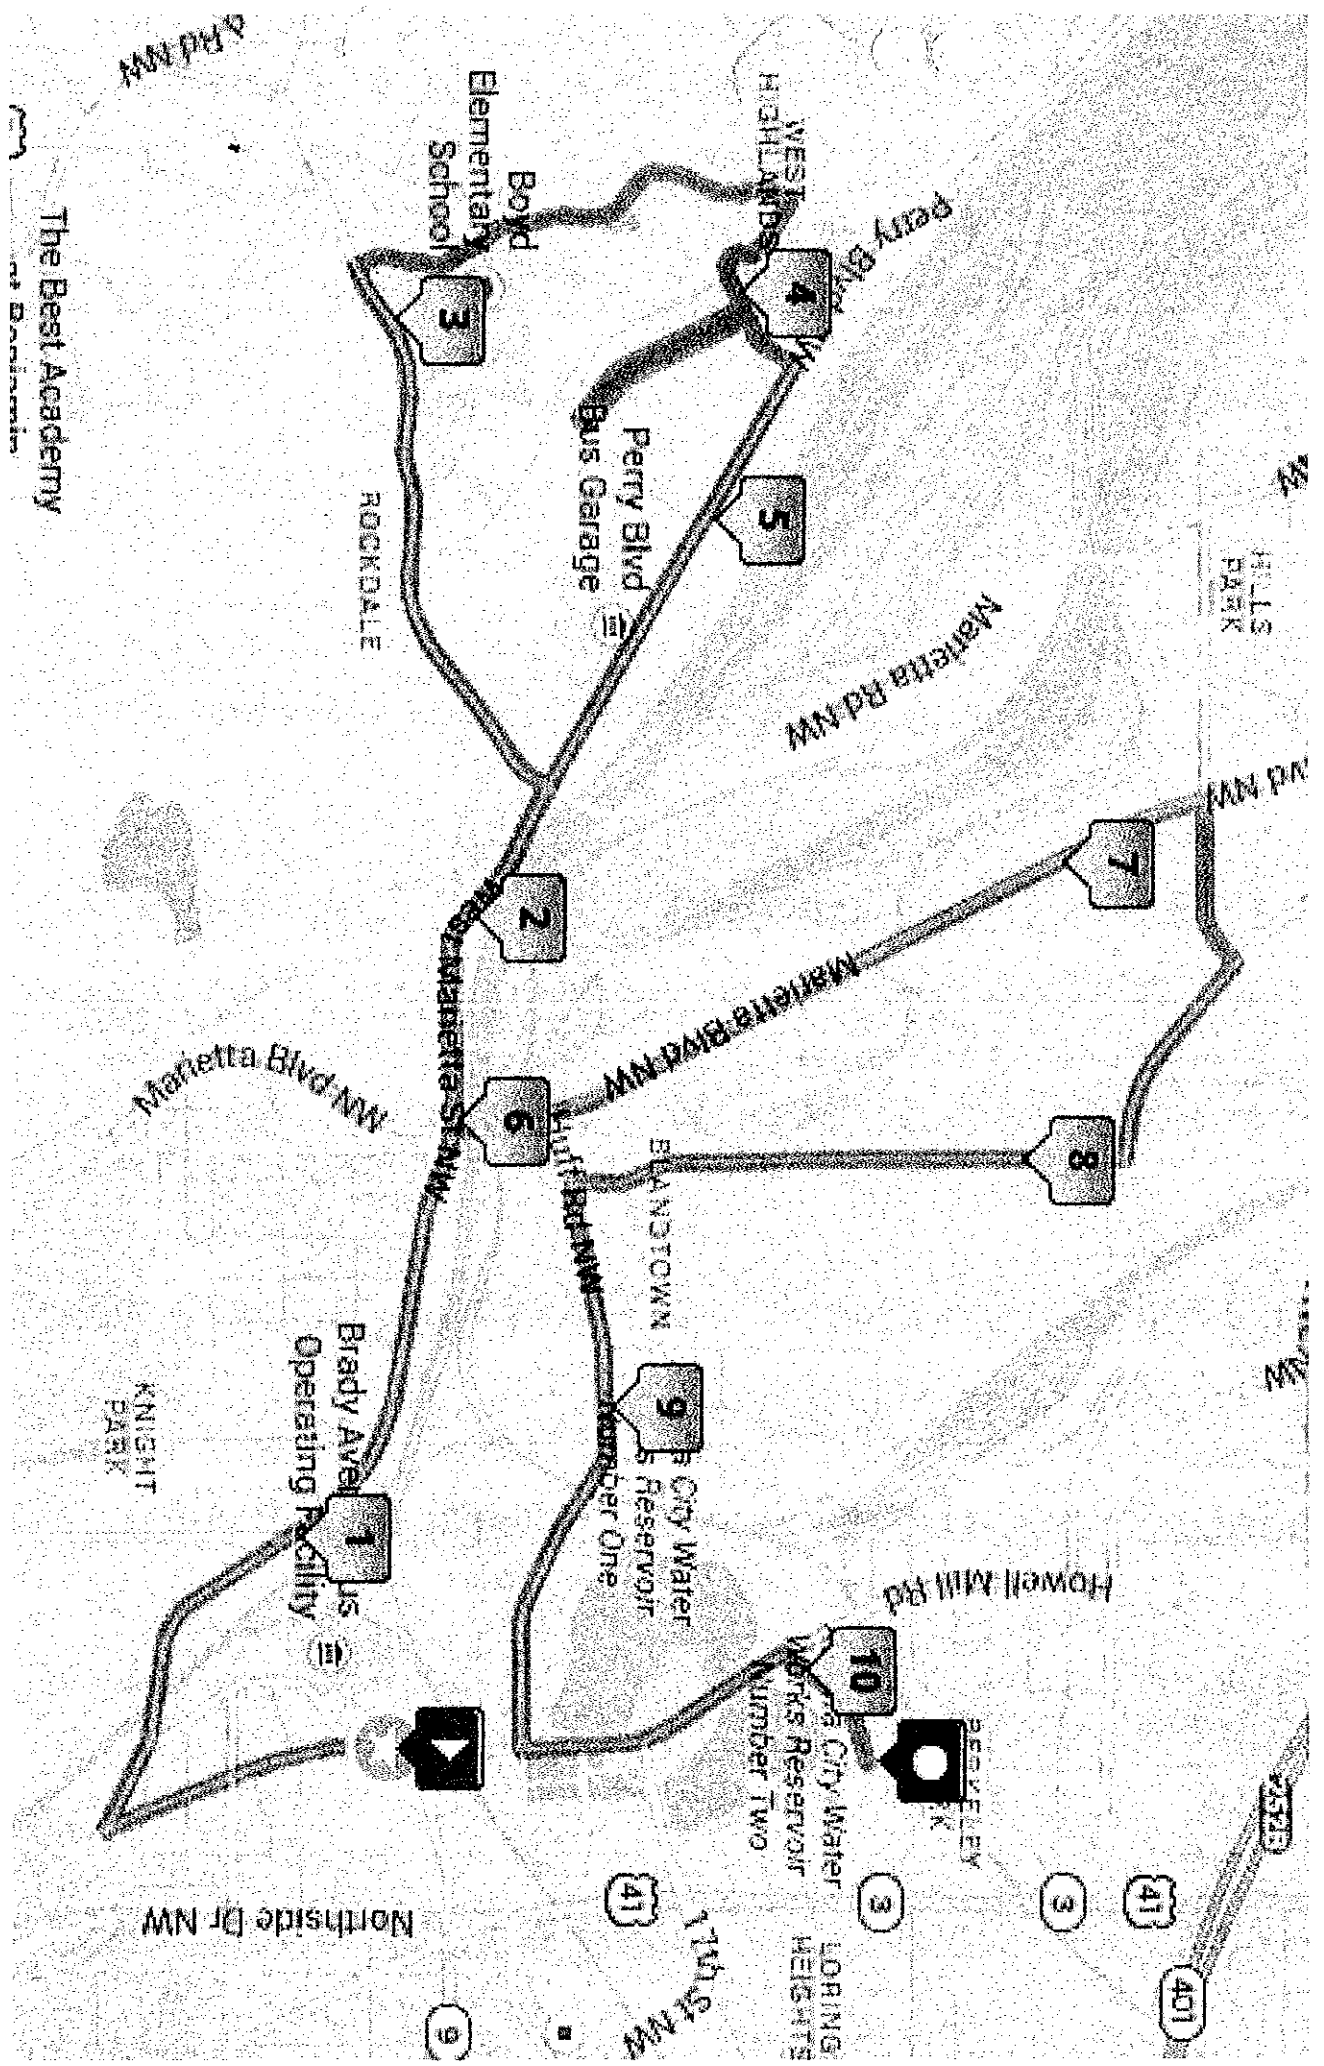

Monday Night Brewing Westside 10 10 mile course

The Best Academy