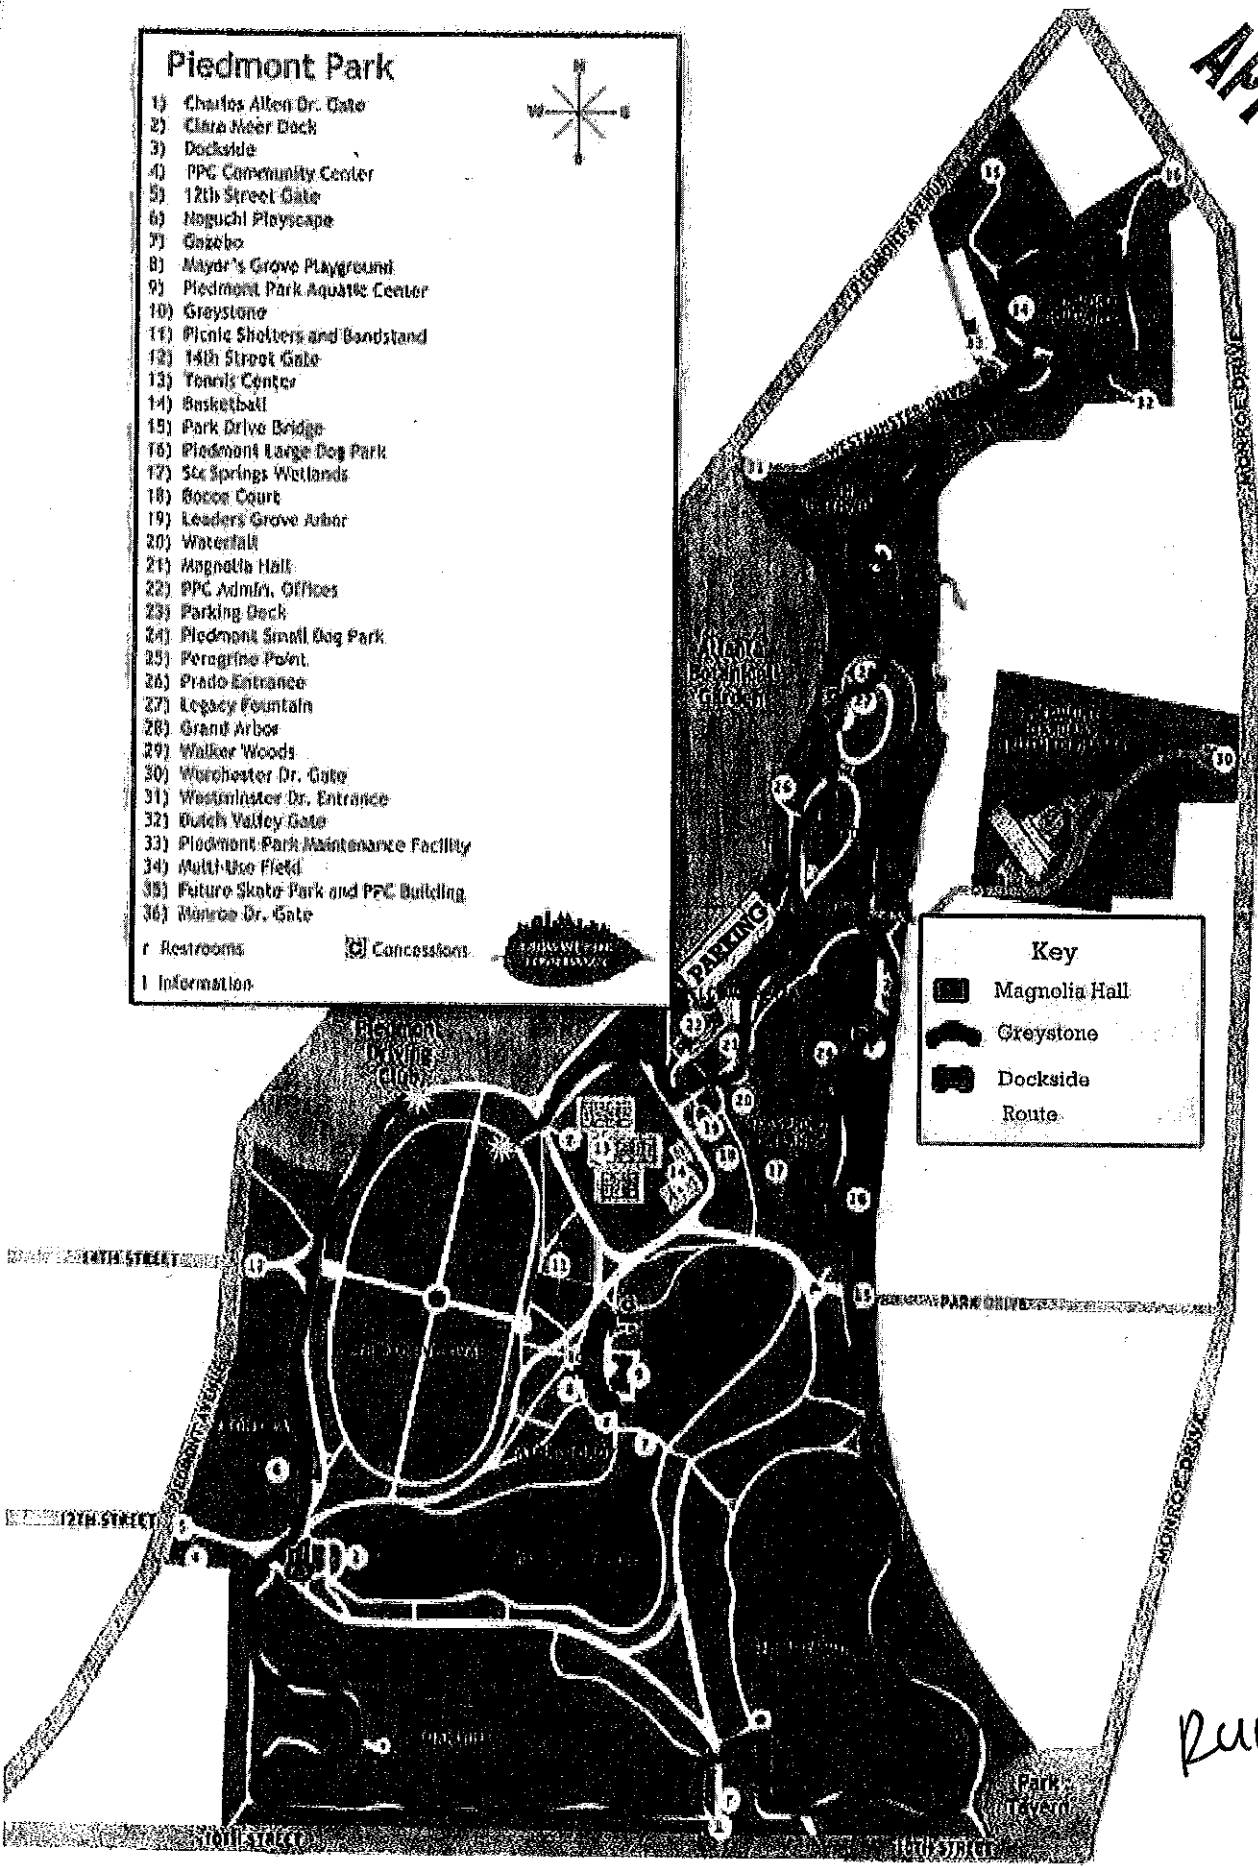

*AW*  
**APPROVED**  
 9/25

- ### Piedmont Park
- 
- 1) Charles Allen Dr. Gate
  - 2) Clara Meer Dock
  - 3) Dockside
  - 4) PPC Community Center
  - 5) 12th Street Gate
  - 6) Noguchi Playscape
  - 7) Gazebo
  - 8) Mayor's Grove Playground
  - 9) Piedmont Park Aquatic Center
  - 10) Greystone
  - 11) Picnic Shelters and Bandstand
  - 12) 14th Street Gate
  - 13) Tennis Center
  - 14) Basketball
  - 15) Park Drive Bridge
  - 16) Piedmont Large Dog Park
  - 17) Six Springs Wetlands
  - 18) Bocce Court
  - 19) Leaders Grove Arbor
  - 20) Waterfall
  - 21) Magnolia Hall
  - 22) PPC Admin. Offices
  - 23) Parking Deck
  - 24) Piedmont Small Dog Park
  - 25) Perigrine Point
  - 26) Prado Entrance
  - 27) Legacy Fountain
  - 28) Grand Arbor
  - 29) Walker Woods
  - 30) Worcester Dr. Gate
  - 31) Westminster Dr. Entrance
  - 32) Dutch Valley Gate
  - 33) Piedmont Park Maintenance Facility
  - 34) Multi-Use Field
  - 35) Future Skate Park and PPC Building
  - 36) Wamble Dr. Gate
- r Restrooms      [C] Concessions
- I Information
- 

#### Key

-  Magnolia Hall
-  Greystone
-  Dockside
-  Route

*Run for  
 Good  
 SK*