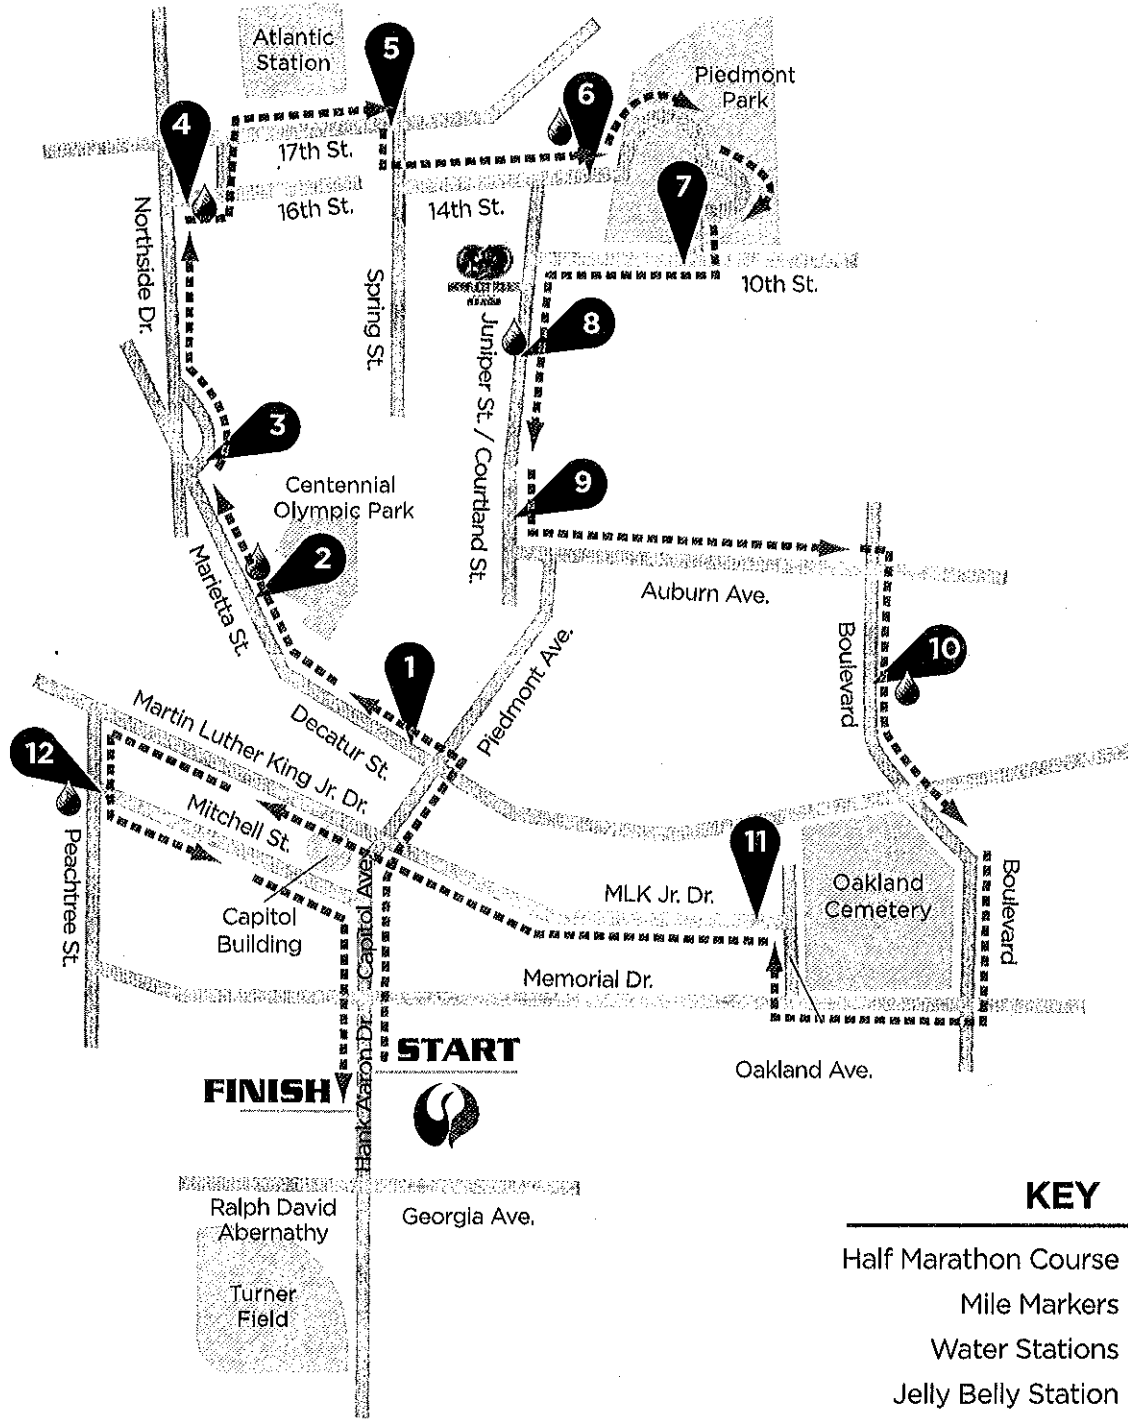

ATLANTA HALF MARATHON

Participant Instructions

Atlanta Half Marathon Finish/Post-Race Map

KEY

- Race Course -----
- Medical 
- Volunteer Check-In 
- Water Stations 
- Information 

NOT DRAWN TO SCALE

ATLANTA HALF MARATHON RACE COURSE

START
FINISH

KEY

- Half Marathon Course
- Mile Markers
- Water Stations
- Jelly Belly Station

NOT DRAWN TO SCALE

COURSE ELEVATION