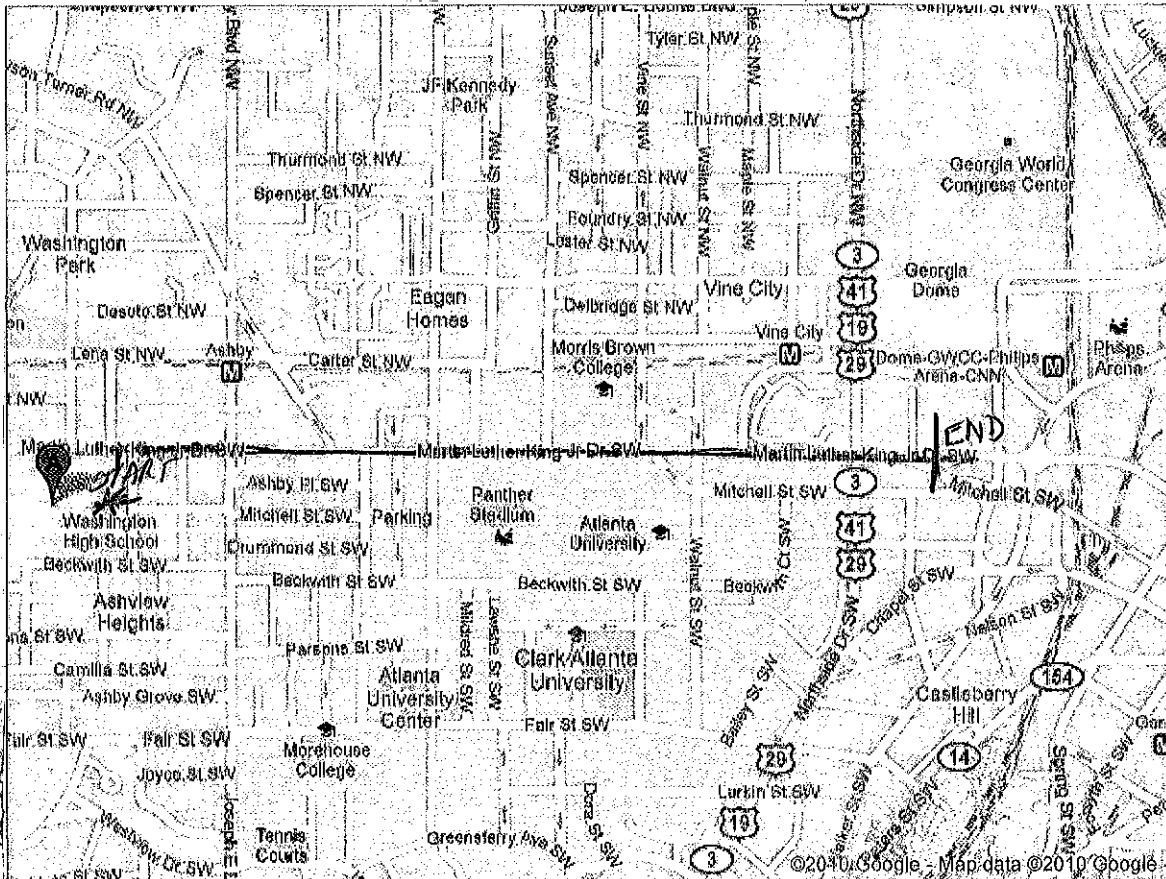

BTW HOMECOMING PARADE ROUTE

Saturday, October 19, 2013

START: 45 WHITE HOUSE DRIVE

END: GEORGIA DOME

PARADE BEGINS DOWN WHITE HOUSE DRIVE
RIGHT ONTO M.L.KING, JR. DRIVE
PROCEED ACROSS NORTHSIDE DRIVE
BEAR RIGHT ONTO MITCHELL STREET
CONTINUE ONTO MANGUM DRIVE

BTW HOMECOMING TAILGATING

Saturday, October 19, 2013

START: 10:00 AM

45 WHITE HOUSE DRIVE, SW ATLANTA, GA. 30314

BULLDOG PARK (LOWER FIELD AREA OF SCHOOL)

AVAILABLE PARKING ON BECKWITH STREET AND ADJACENT FIELD.

END: 3:00 PM

TAILGATING OFFICIALLY ENDS TO BEGIN PARADE TO GEORGIA DOME /MANGUM STREET LOADING DOCK AREA.