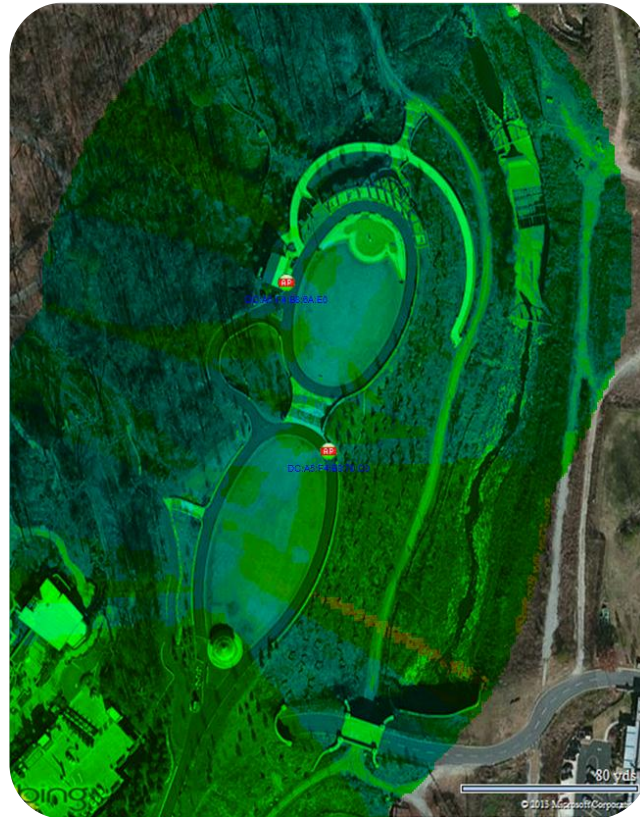

- 1 GreyStone Pavilion / Tennis Center
- 2 Green Sword Pavilion/Fountain Area
- 3 Vistor Center/Noguchi Playground
- 4 Park Tavern/Meadows

Wi-Fi HotSpots

City of Atlanta-Piedmont Park

Wi-Fi HotSpots

Piedmont Park-Coverage Area for Greystone Pavilion/Tennis Center

Wi-Fi HotSpots

Piedmont Park-Coverage Area for Green Sword Pavilion/Fountain Area

Wi-Fi HotSpots

Piedmont Park-Coverage Area for Visitor Center/Noguchi Playground

Wi-Fi HotSpots

Piedmont Park-Coverage Area for Park Tavern/Meadows