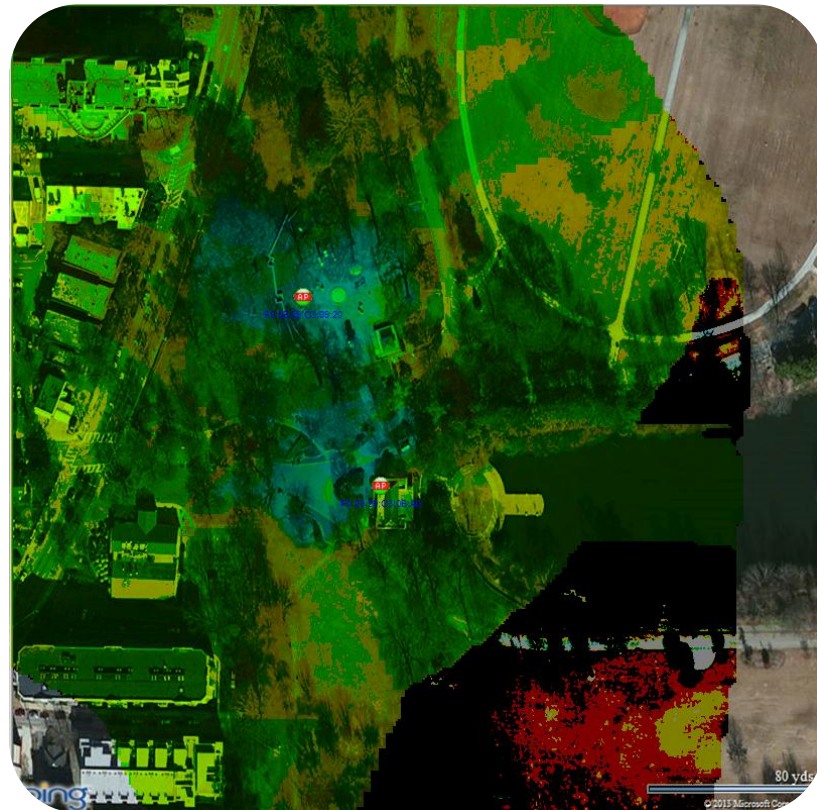

- 1 GreyStone Pavilion / Tennis Center
- 2 Green Sword Pavilion/Fountain Area
- 3 Vistor Center/Noguchi Playground
- 4 Park Tavern/Meadows

Wi-Fi HotSpots

City of Atlanta-Piedmont Park

Wi-Fi HotSpots

Piedmont Park-Coverage Area for Greystone Pavilion/Tennis Center

Wi-Fi HotSpots

Piedmont Park-Coverage Area for Green Sword Pavilion/Fountain Area

Wi-Fi HotSpots

Piedmont Park-Coverage Area for Visitor Center/Noguchi Playground

Wi-Fi HotSpots

Piedmont Park-Coverage Area for Park Tavern/Meadows