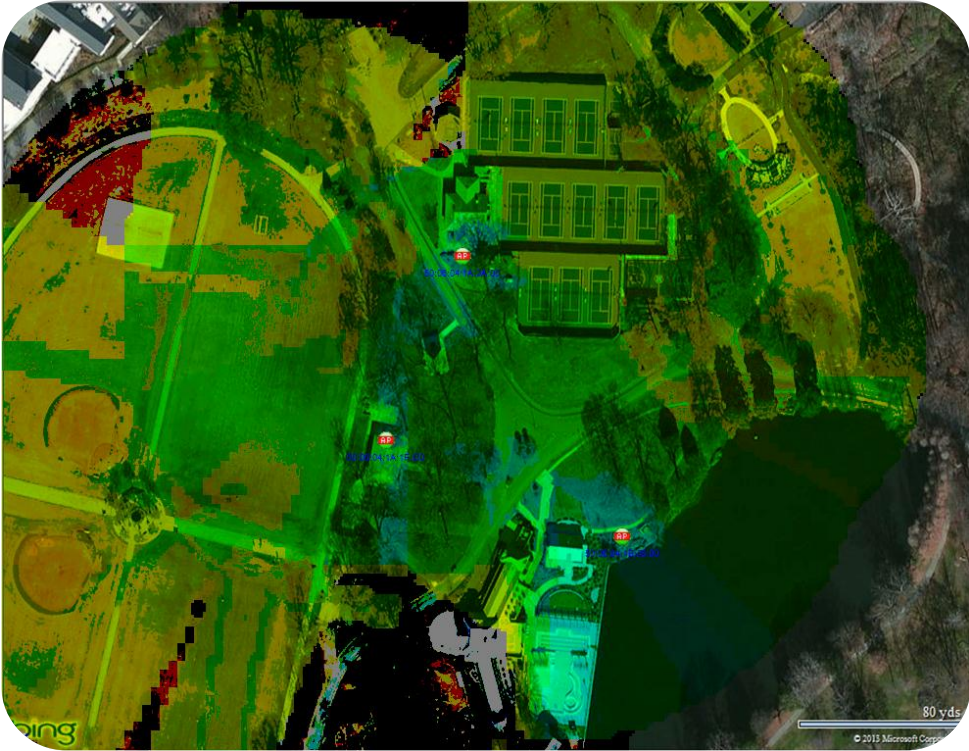

- 1 GreyStone Pavilion / Tennis Center
- 2 Green Sword Pavilion/Fountain Area
- 3 Vistor Center/Noguchi Playground
- 4 Park Tavern/Meadows

Wi-Fi HotSpots

City of Atlanta-Piedmont Park

Wi-Fi HotSpots

Piedmont Park-Coverage Area for Greystone Pavilion/Tennis Center