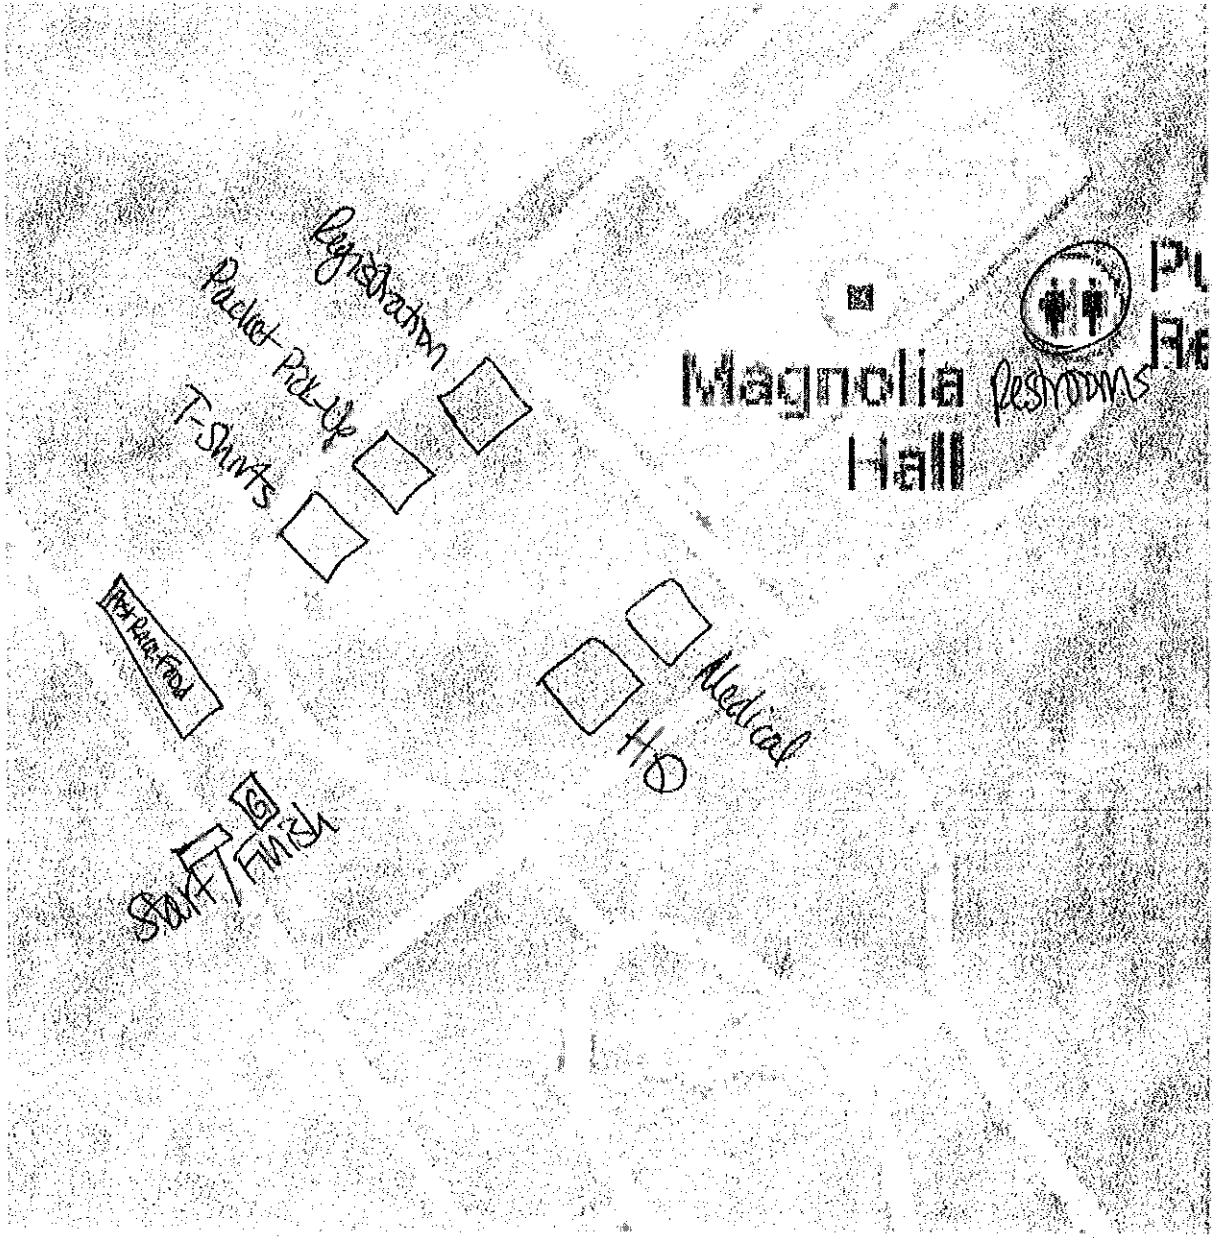

Written turn-by-turn

Start near Welcome Plaza

Run south on path and cross bridge  
over Lake Clara Meer

Run path around Meadow and Oak Hill

Continue north along east side of Active Oval

Follow the path west of the Welcome Plaza

Continuing north the sidewalk to the  
Promenade.

Loop around the promenade and return south  
to finish at Welcome Plaza

Parking

Generator