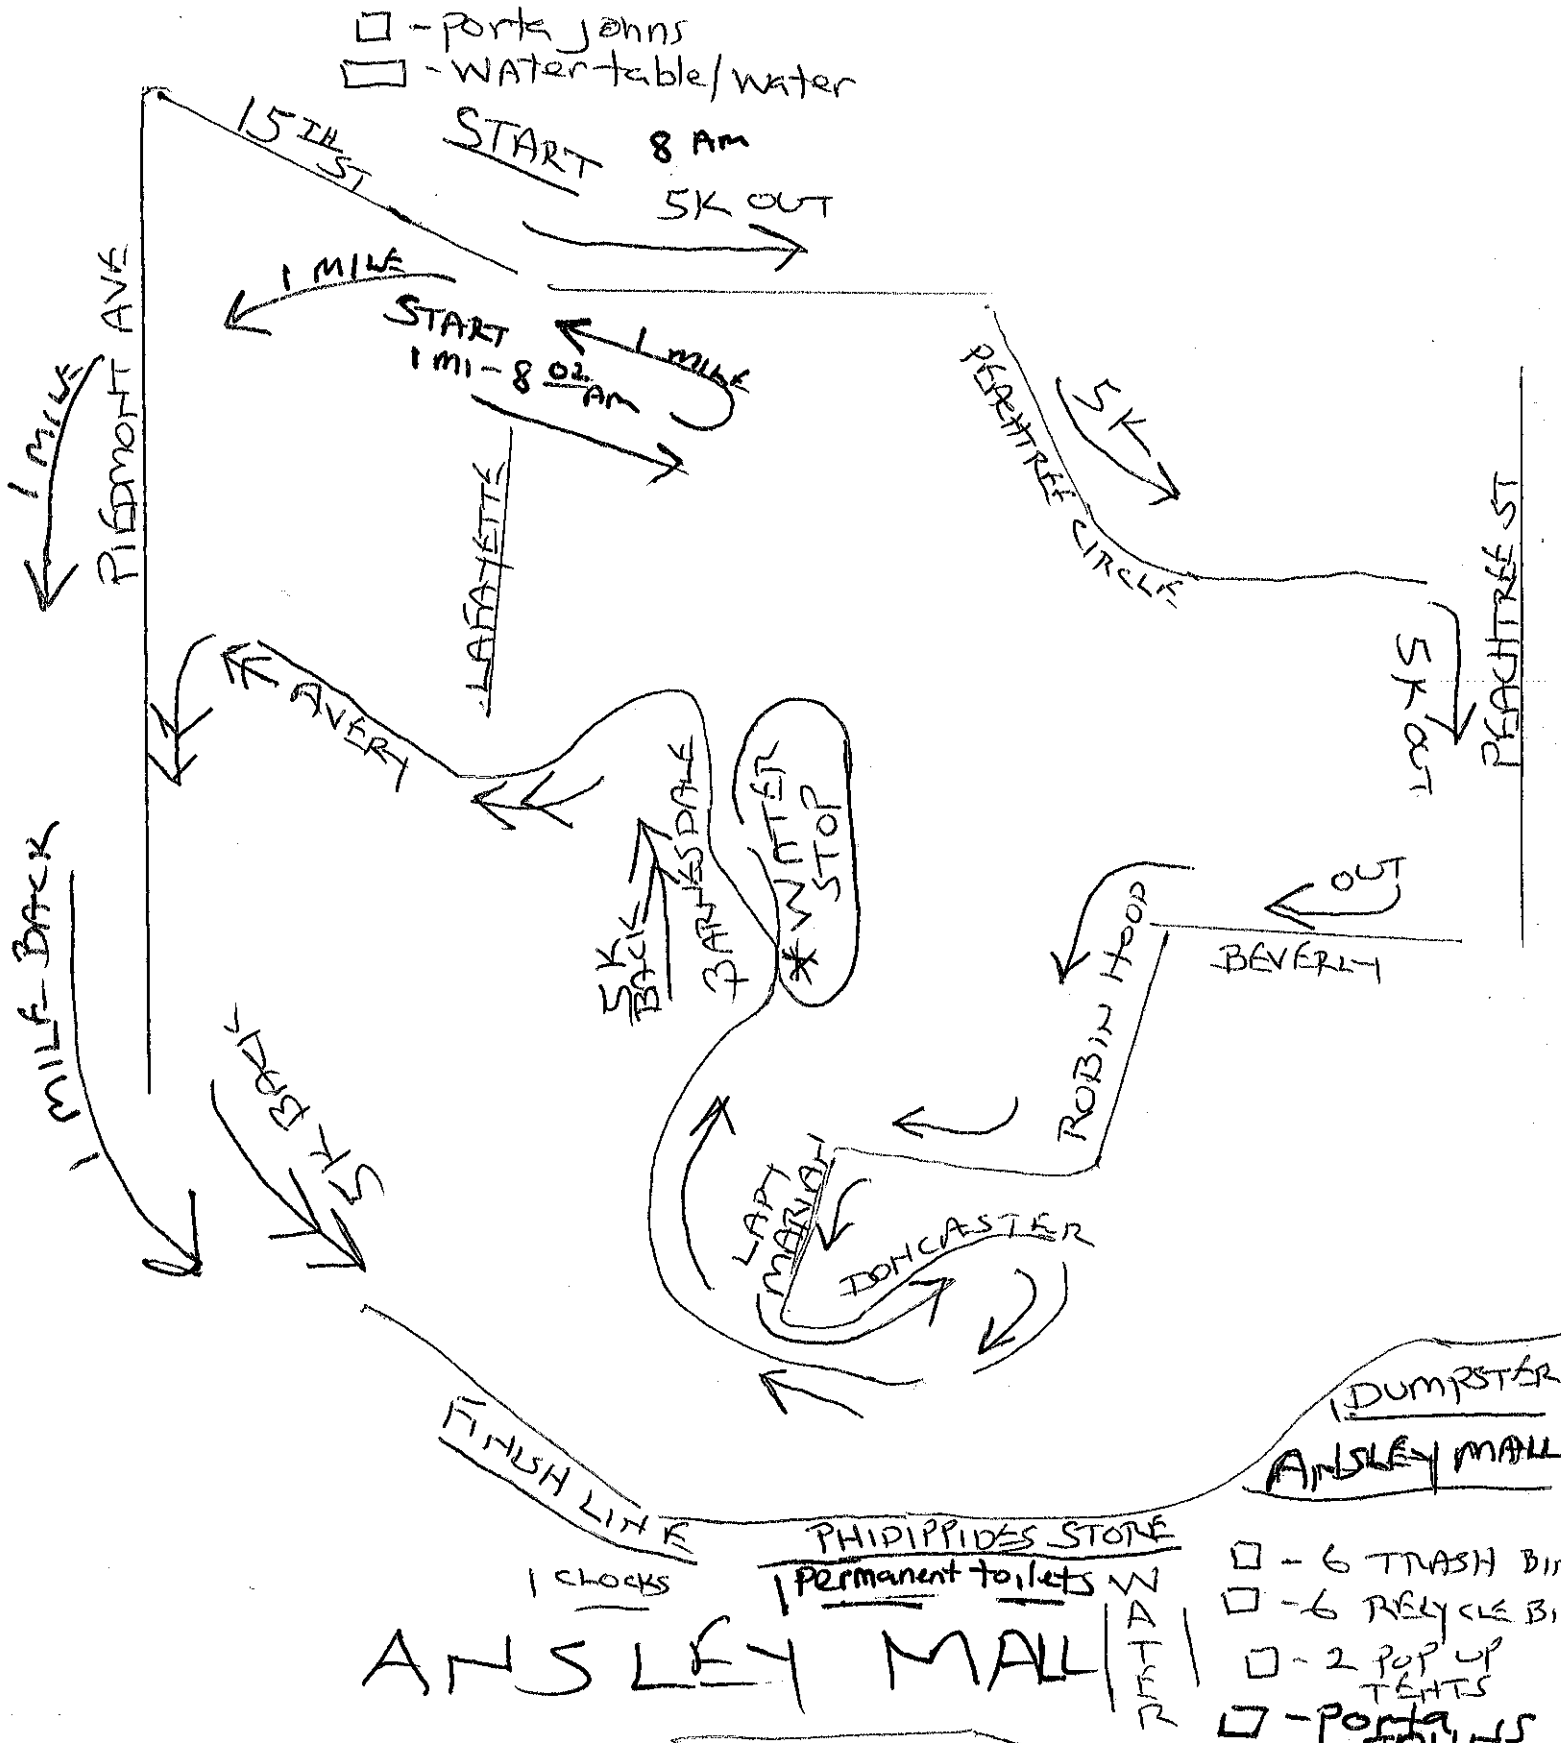

SITE PLAN - 12/14/13 FAST, FUN PHILIPPINES 5K

5K - 8 AM START

1 MILE - 8:02 AM START

Route Map/ Directional Guide- Fast, Fun Phidippides 5K- 12/14/13- 8 am

1. Start- 15<sup>th</sup> Street NE and Lafayette Drive NE Atlanta, GA 30324
2. Go west on 15<sup>th</sup> Street
3. Turn or bear right on Peachtree Circle
4. Turn RIGHT on Peachtree Street
5. Turn IMMEDIATELY RIGHT on Beverly Road
6. Turn IMMEDIATELY left on Robin Hood Road
7. Pass the traffic island
8. Turn left on Lady Marian Lane
9. Turn left on Doncaster Drive
10. Turn right on Pembroke Place
11. Merge or bear right on Nottingham Way
12. Turn right on Barnesdale Way ( WATER STOP ON THE RIGHT CURB)
13. Merge to Friar Tuck Road
14. Turn left on Lionel Lane
15. Merge to Montgomery Ferry Drive
16. Turn RIGHT on Polo Drive
17. Turn left on Beverly Road
18. Turn right at Avery Drive
19. Bear left on Maddox Drive at McClatchey Park
20. Turn left at Stop Sign on Avery Drive
21. Turn left on Piedmont Avenue
22. Turn left into Ansley Mall on the Piedmont Avenue side
23. Proceed straight ahead to finish line chutes and clocks in the lot

Route Map/ Directional Guide—12/14/13 8:02 am 1 Mile Phidippides Fun Run  
(to follow the Fast, Fun Phidippides 5K — after last 5K Runner has left)

1. Start—15<sup>th</sup> Street NE and Lafayette
2. Go west on 15<sup>th</sup> Street for 2/10 Mile
3. Make a U TURN or 180 degree counterclockwise turn
4. Head back east on 15<sup>th</sup> Street
5. Turn left on Piedmont Avenue
6. Turn left into Ansley Mall on the Piedmont Avenue side
7. Proceed to special 1 Mile Fun Run Clock in the lot