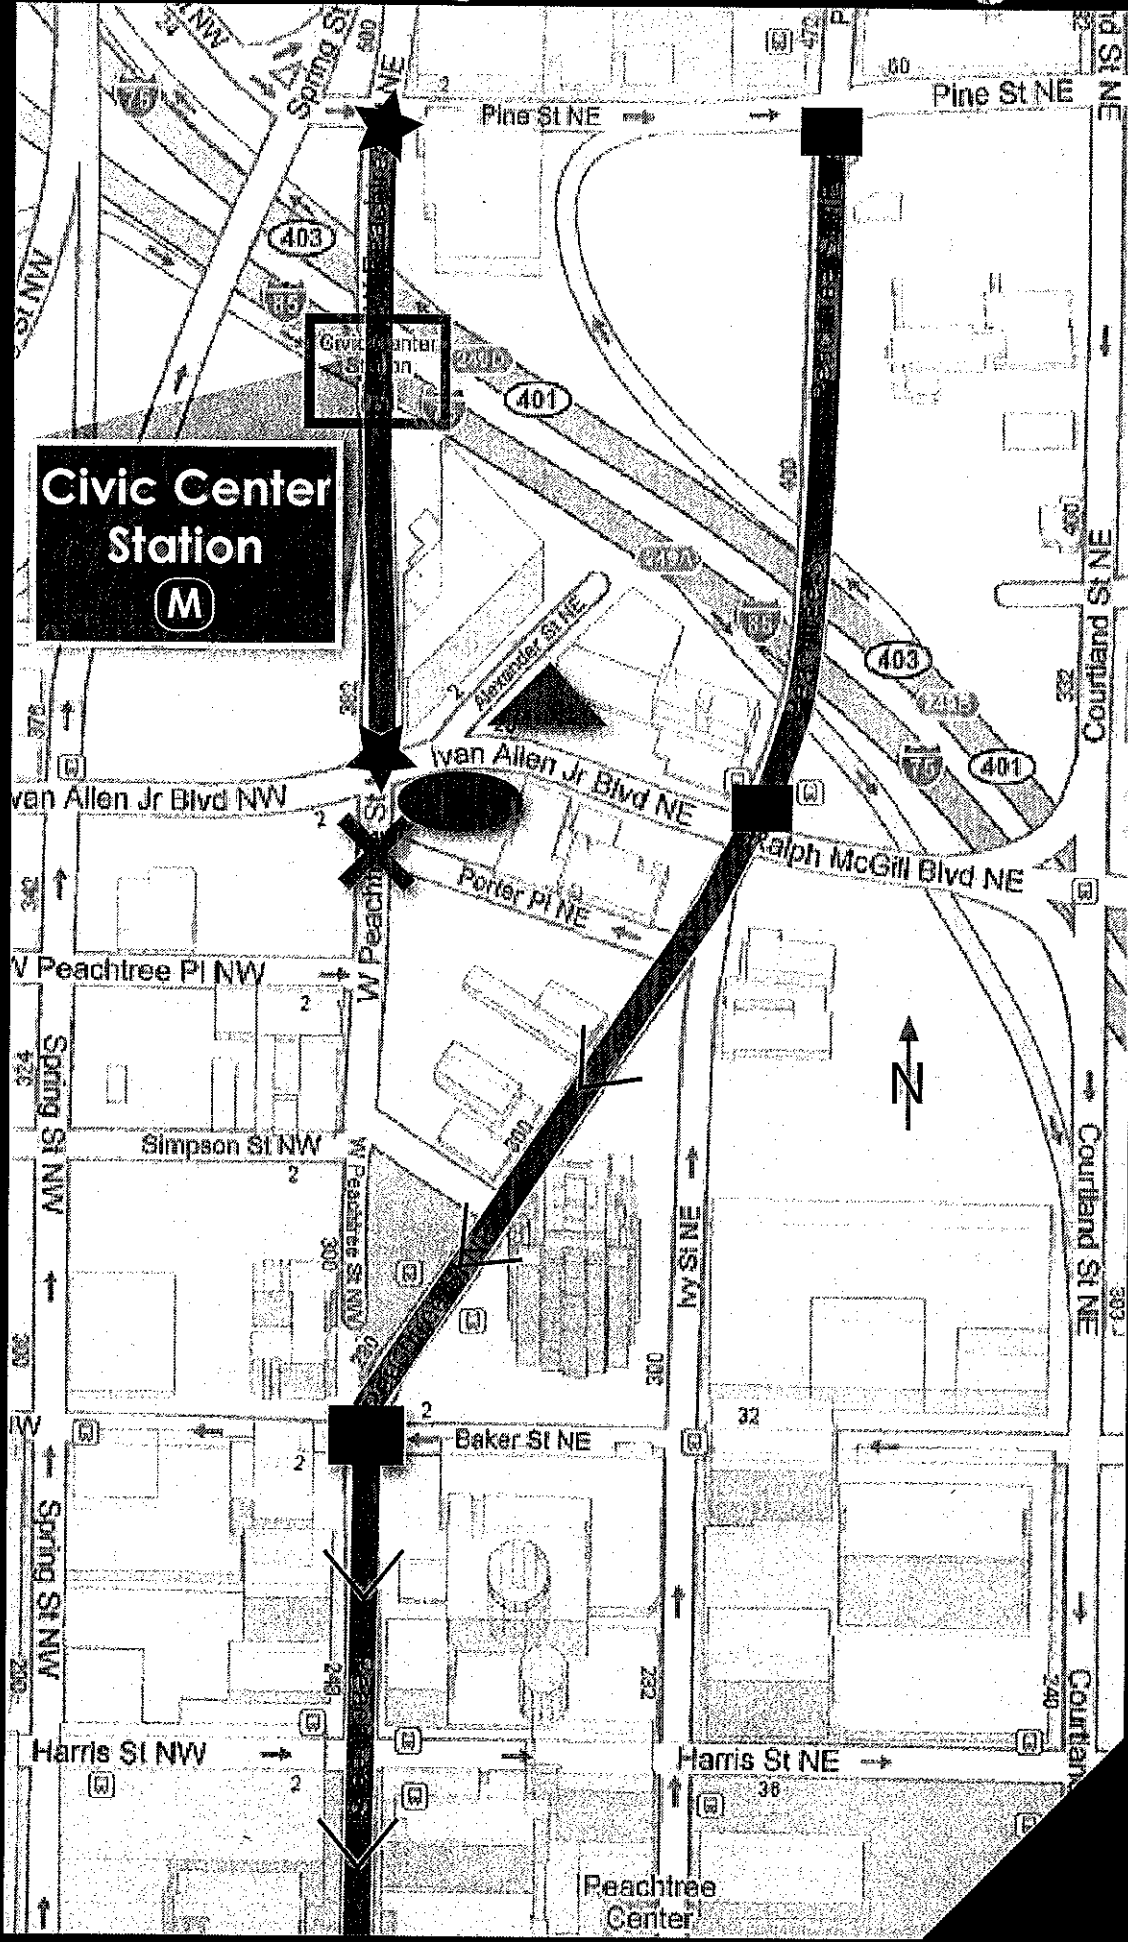

2013 Chick-fil-A Bowl Parade Staging Area

KEY

-  End of Specialty Units
-  Beginning of Specialty Units
-  End of Band Units
-  Beginning of Band Units

-  Floats (Specialty Unit)
-  Parade Headquarters (Entry Unit Check - In Tent)
-  VIP Convertibles
-  Official Parade Start and Judging Area

2013 Chick-fil-A Bowl Parade Route

KEY

Parade Staging Area

Official Parade Start and Judging Area

Official Parade Finish

Parade Dispersal Area

2013 Chick-fil-A Bowl Parade Route

KEY

-  Parade Staging Area
-  Official Parade Start and Judging Area
-  Official Parade Finish
-  Parade Dispersal Area
-  Ambulance
-  Water
-  Fixed Restrooms
-  Portable Restrooms

2013 Chick-fil-A Bowl Parade Dispersal Map

KEY

Official Parade Finish

Parade Dispersal Area