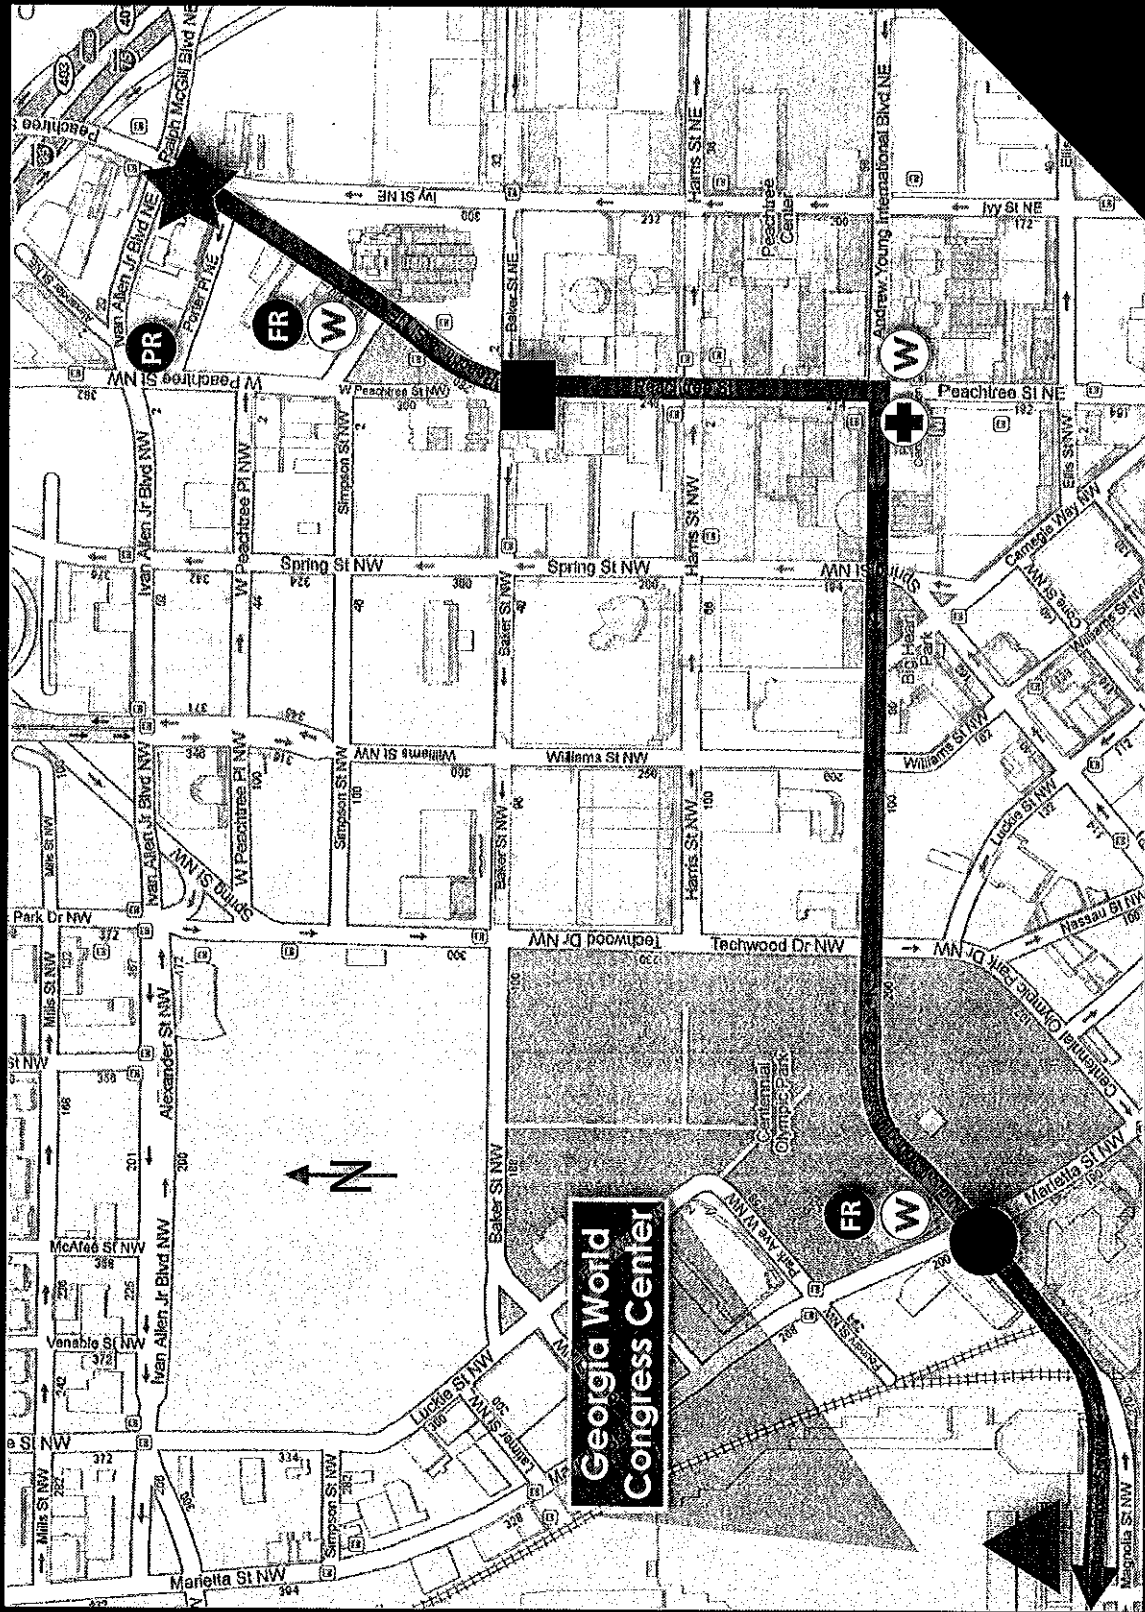

2013 Chick-fil-A Bowl Parade Staging Area

KEY

-  End of Specialty Units
-  Beginning of Specialty Units
-  End of Band Units
-  Beginning of Band Units

-  Floats (Specialty Unit)
-  Parade Headquarters (Entry Unit Check - In Tent)
-  VIP Convertibles
-  Official Parade Start and Judging Area

2013 Chick-fil-A Bowl Parade Route

KEY

Parade Staging Area

Official Parade Start and Judging Area

Official Parade Finish

Parade Dispersal Area

2013 Chick-fil-A Bowl Parade Route

KEY

-  Parade Staging Area
-  Official Parade Start and Judging Area
-  Official Parade Finish
-  Parade Dispersal Area
-  Ambulance
-  Water
-  Fixed Restrooms
-  Portable Restrooms

2013 Chick-fil-A Bowl Parade Dispersal Map

KEY

Official Parade Finish

Parade Dispersal Area