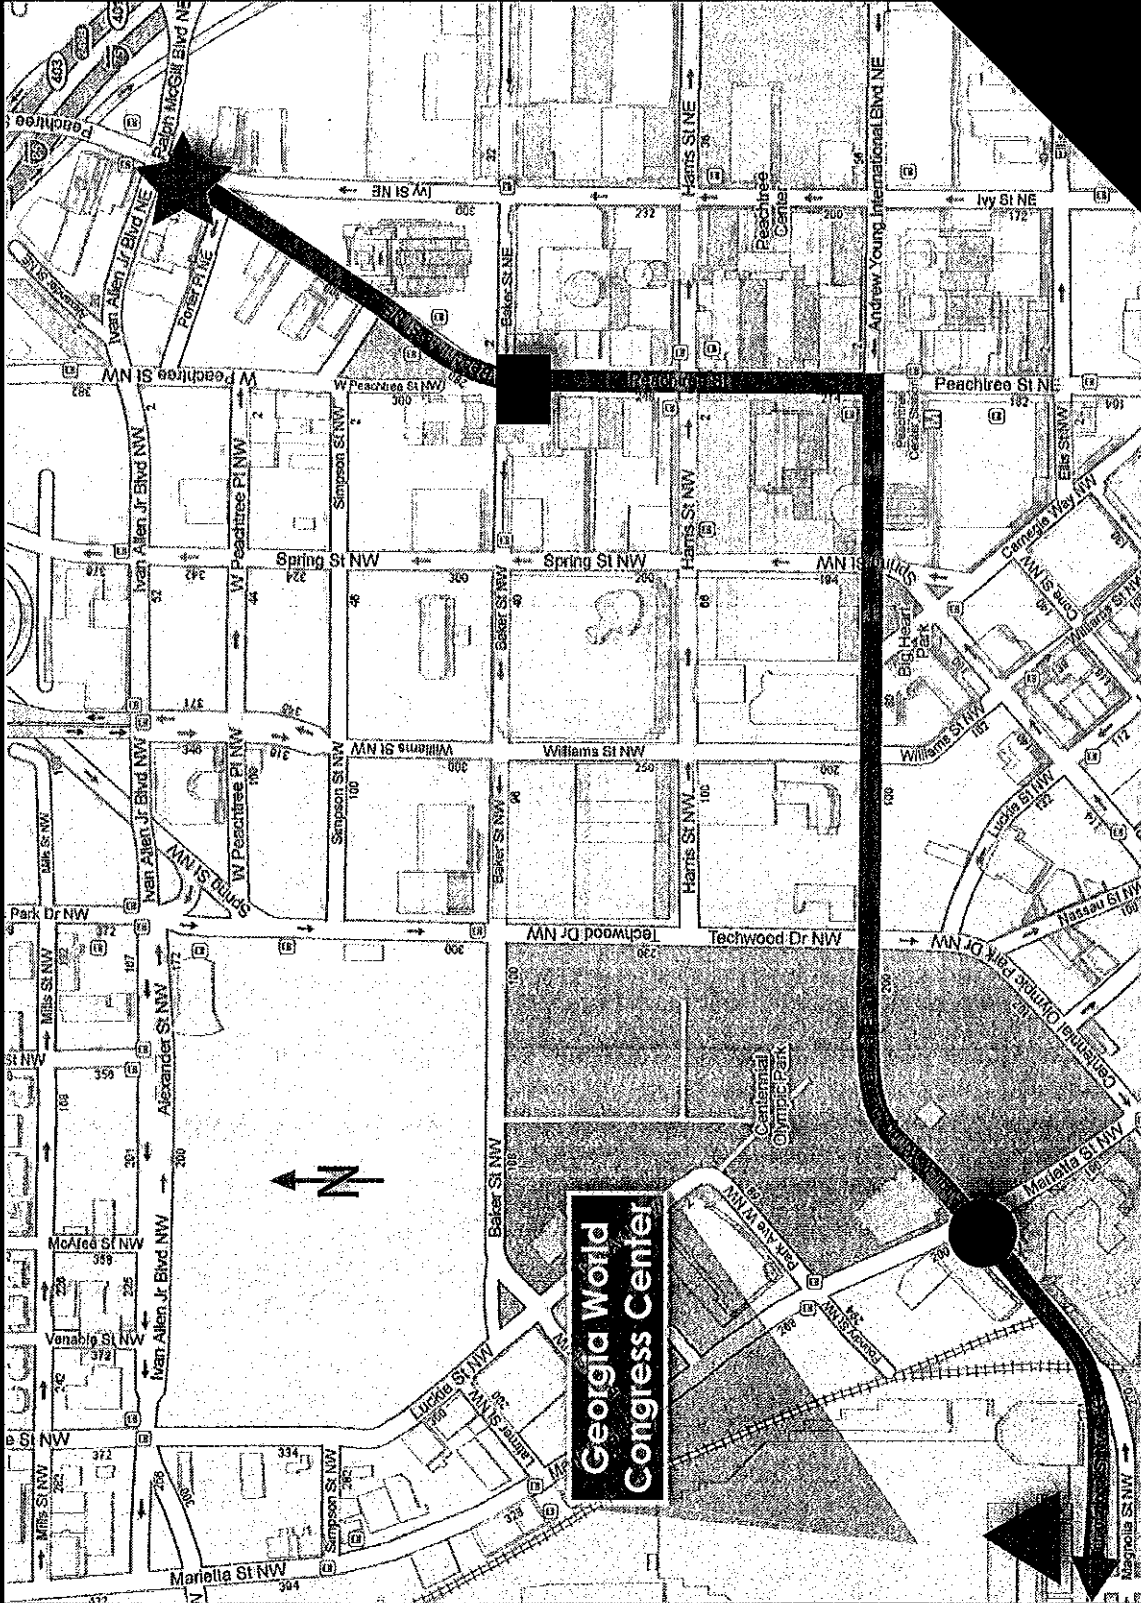

2013 Chick-fil-A Bowl Parade Staging Area

KEY

-  End of Specialty Units
-  Beginning of Specialty Units
-  End of Band Units
-  Beginning of Band Units

-  Floats (Specialty Unit)
-  Parade Headquarters (Entry Unit Check - In Tent)
-  VIP Convertibles
-  Official Parade Start and Judging Area

2013 Chick-fil-A Bowl Parade Route

KEY

Parade Staging Area

Official Parade Start and Judging Area

Official Parade Finish

Parade Dispersal Area

2013 Chick-fil-A Bowl Parade Route

KEY

-  Parade Staging Area
-  Official Parade Start and Judging Area
-  Official Parade Finish
-  Parade Dispersal Area
-  Ambulance
-  Water
-  Fixed Restrooms
-  Portable Restrooms

2013 Chick-fil-A Bowl Parade Dispersal Map

KEY

Official Parade Finish

Parade Dispersal Area