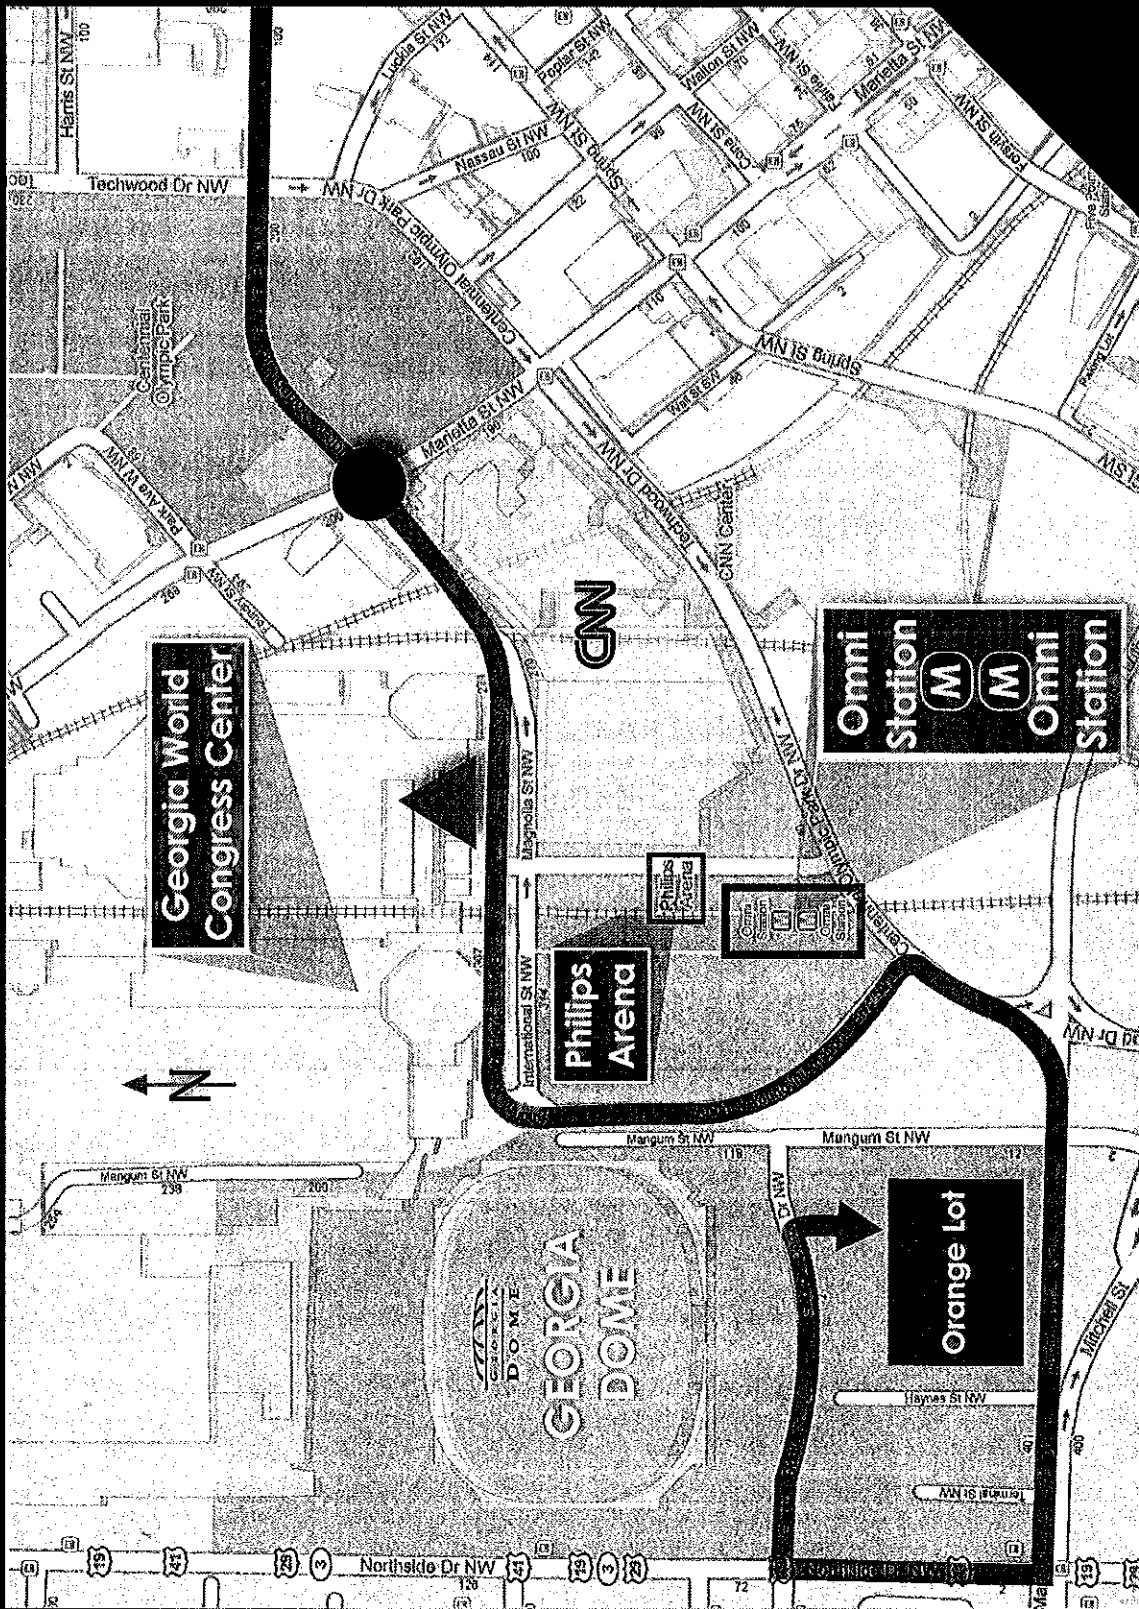

2013 Chick-fil-A Bowl Parade Staging Area

KEY

-  End of Specialty Units
-  Beginning of Specialty Units
-  End of Band Units
-  Beginning of Band Units

-  Floats (Specialty Unit)
-  Parade Headquarters (Entry Unit Check - In Tent)
-  VIP Convertibles
-  Official Parade Start and Judging Area

2013 Chick-fil-A Bowl Parade Route

KEY

Parade Staging Area

Official Parade Start and Judging Area

Official Parade Finish

Parade Dispersal Area

2013 Chick-fil-A Bowl Parade Route

KEY

-  Parade Staging Area
-  Official Parade Start and Judging Area
-  Official Parade Finish
-  Parade Dispersal Area
-  Ambulance
-  Water
-  Fixed Restrooms
-  Portable Restrooms

2013 Chick-fil-A Bowl Parade Dispersal Map

KEY

Official Parade Finish

Parade Dispersal Area