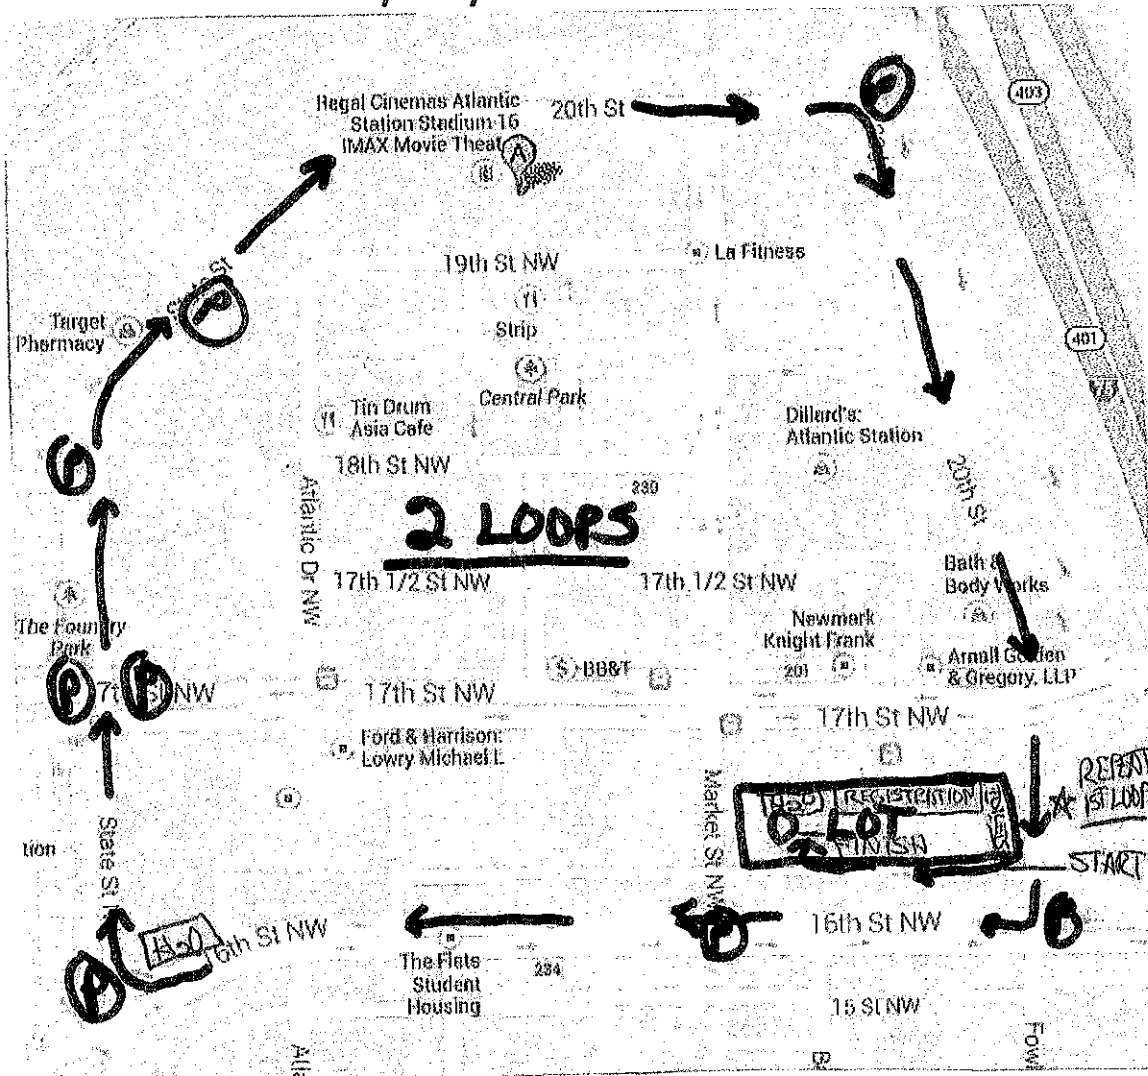

St. Jude Give Thanks Walk – Atlantic Station

11/23/13 – 8:15 a.m.

- 1) Start on Fowler St. at "O" lot (across from fire station)
- 2) To 16th Street, turn right
- 3) To State Street, turn right
- 4) Cross over 17th Street, stay on State Street
- 5) To 20th Street, turn right
- 6) To Fowler Street, turn right
- 7) To entrance of "O" lot
- 8) Repeat loop (1-7)
- 9) Finish inside "O" lot parking lot.