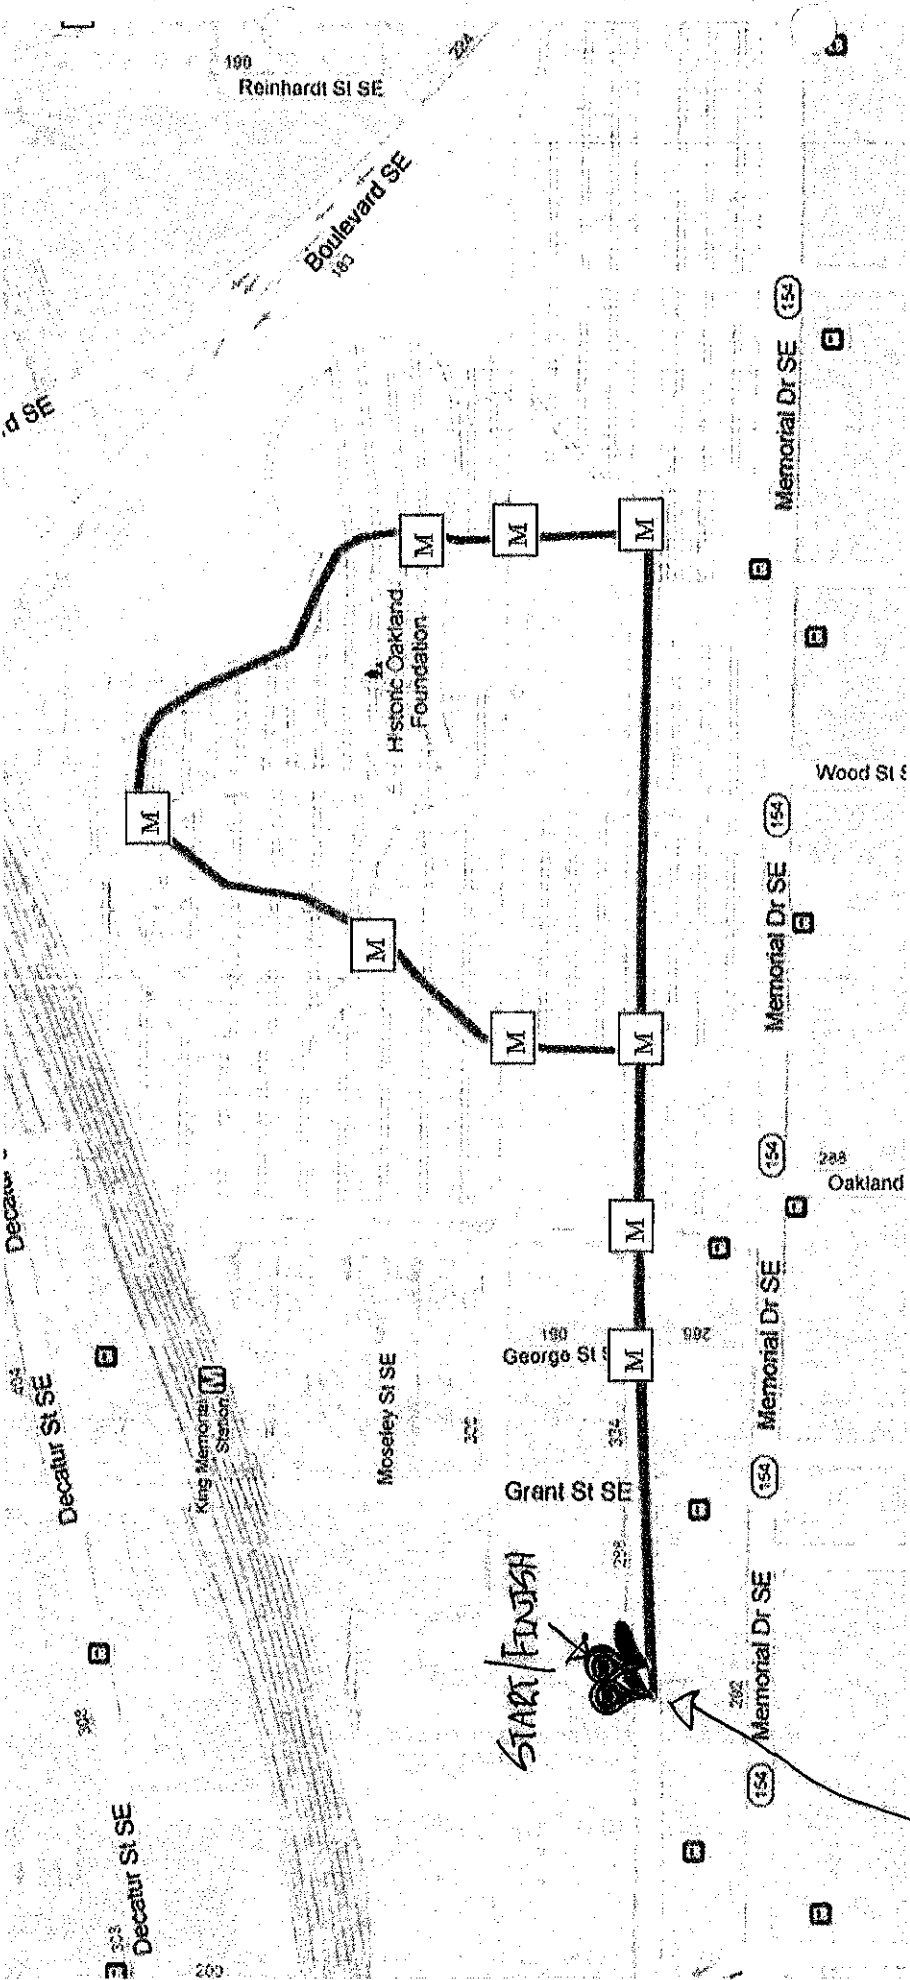

COURSE / SERVICES

2013 GRAND FINALE - 12.7.13

- ATLANTA BARBELL 290 MLK JR DR SE

- WATER
- PORTOS
- EMS
- GENERATOR

2013 Grand Finale

Turn by Turn

- **Starting at 290 Martin Luther King JR DR SE, proceed west**
 - **Enter Oakland Cemetery at Monument Drive gate**
 - **Proceed on Monument Drive**
 - **Left on side street to loop back to Monument Drive**
 - **Right on Monument Drive**
- **Exit Oakland Cemetery onto Martin Luther King JR DR SE to finish**