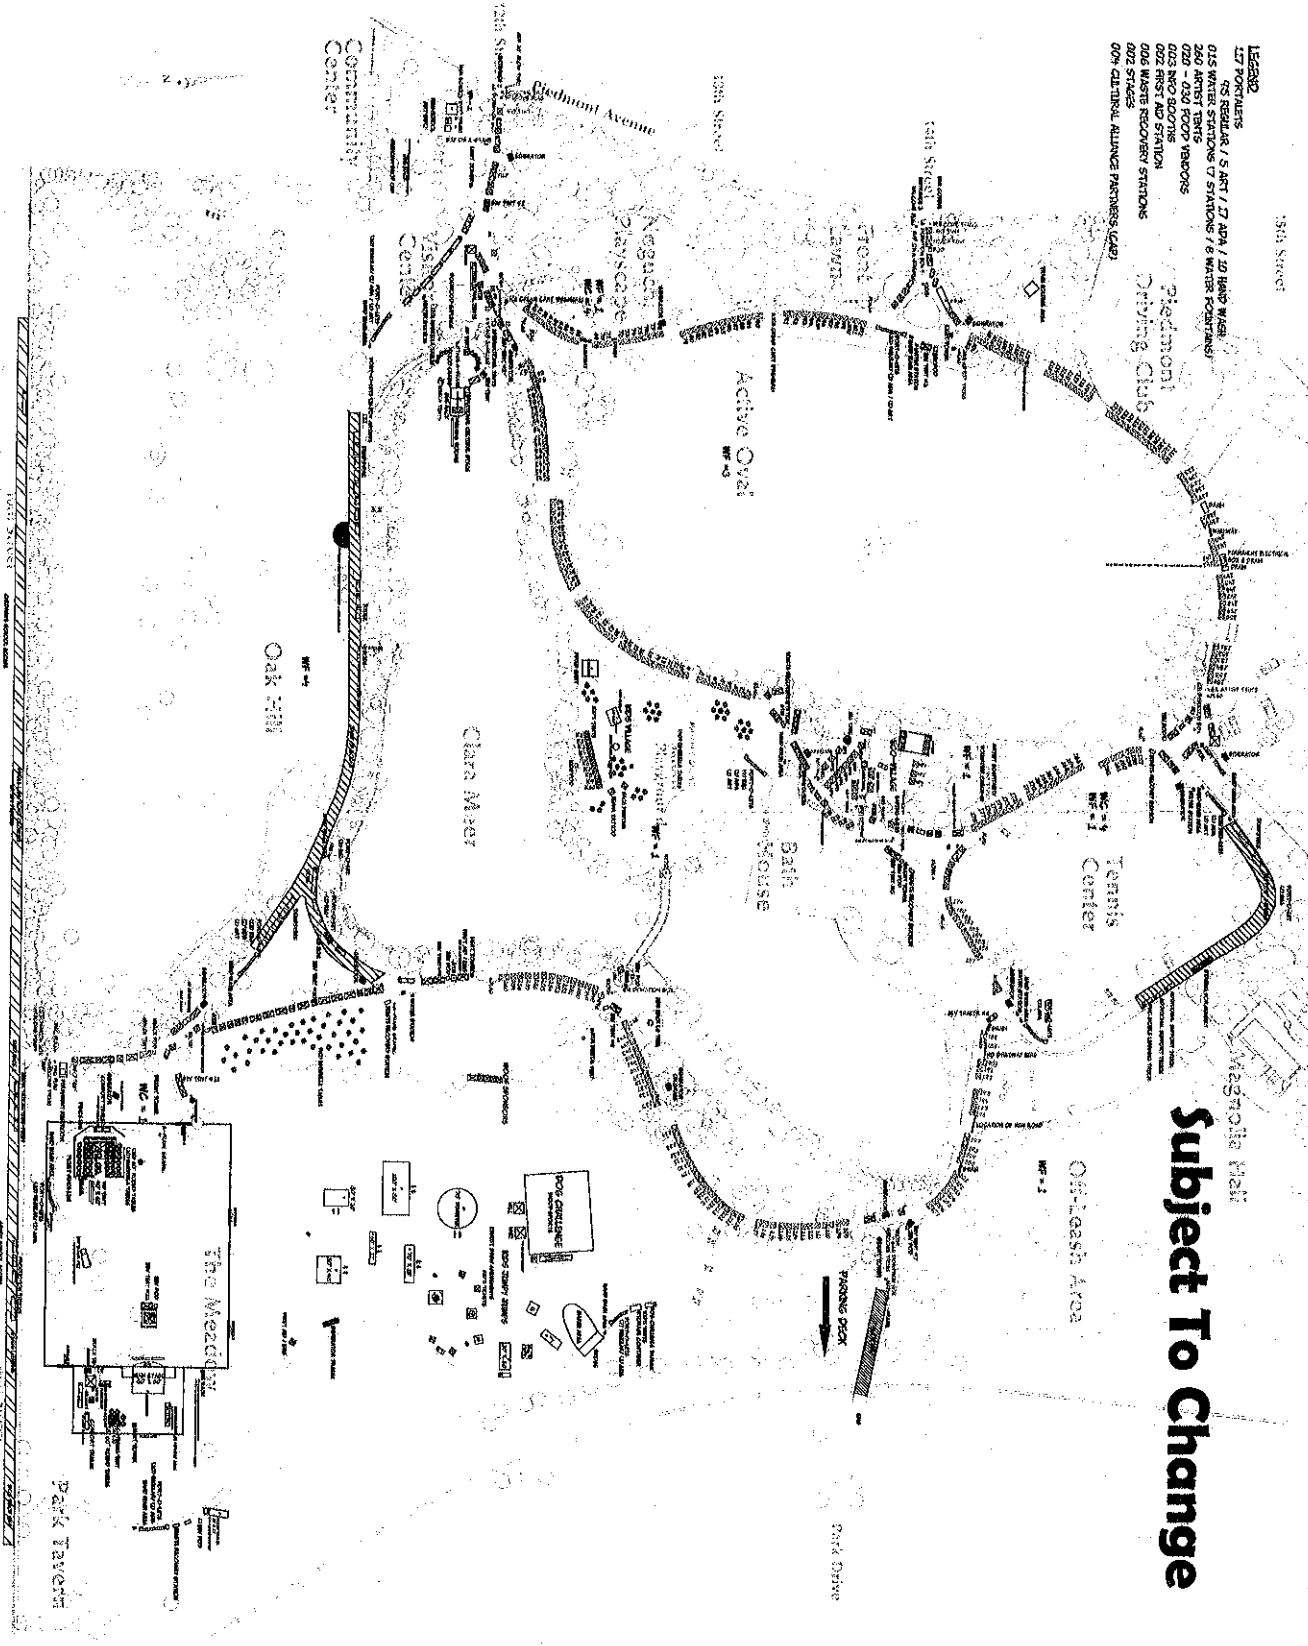

- LEGEND**
- 27 PORTALETTS
 - 752 RESEALERS / 5 ART / 27 ADA / 20 HAND WASH
 - 012 WATER STATIONS / 5 STATIONS / 6 WATER FOUNTAINS
 - 020 40' ADA TABLES
 - 022 40' ADA TABLES
 - 023 NEW BOOTHS
 - 002 FIRST AID STATION
 - 002 WASTE RECOVERY STATIONS
 - 002 STAGES
 - 004 CULTURAL ALLIANCE PARTNERS (CAAP)

Subject To Change