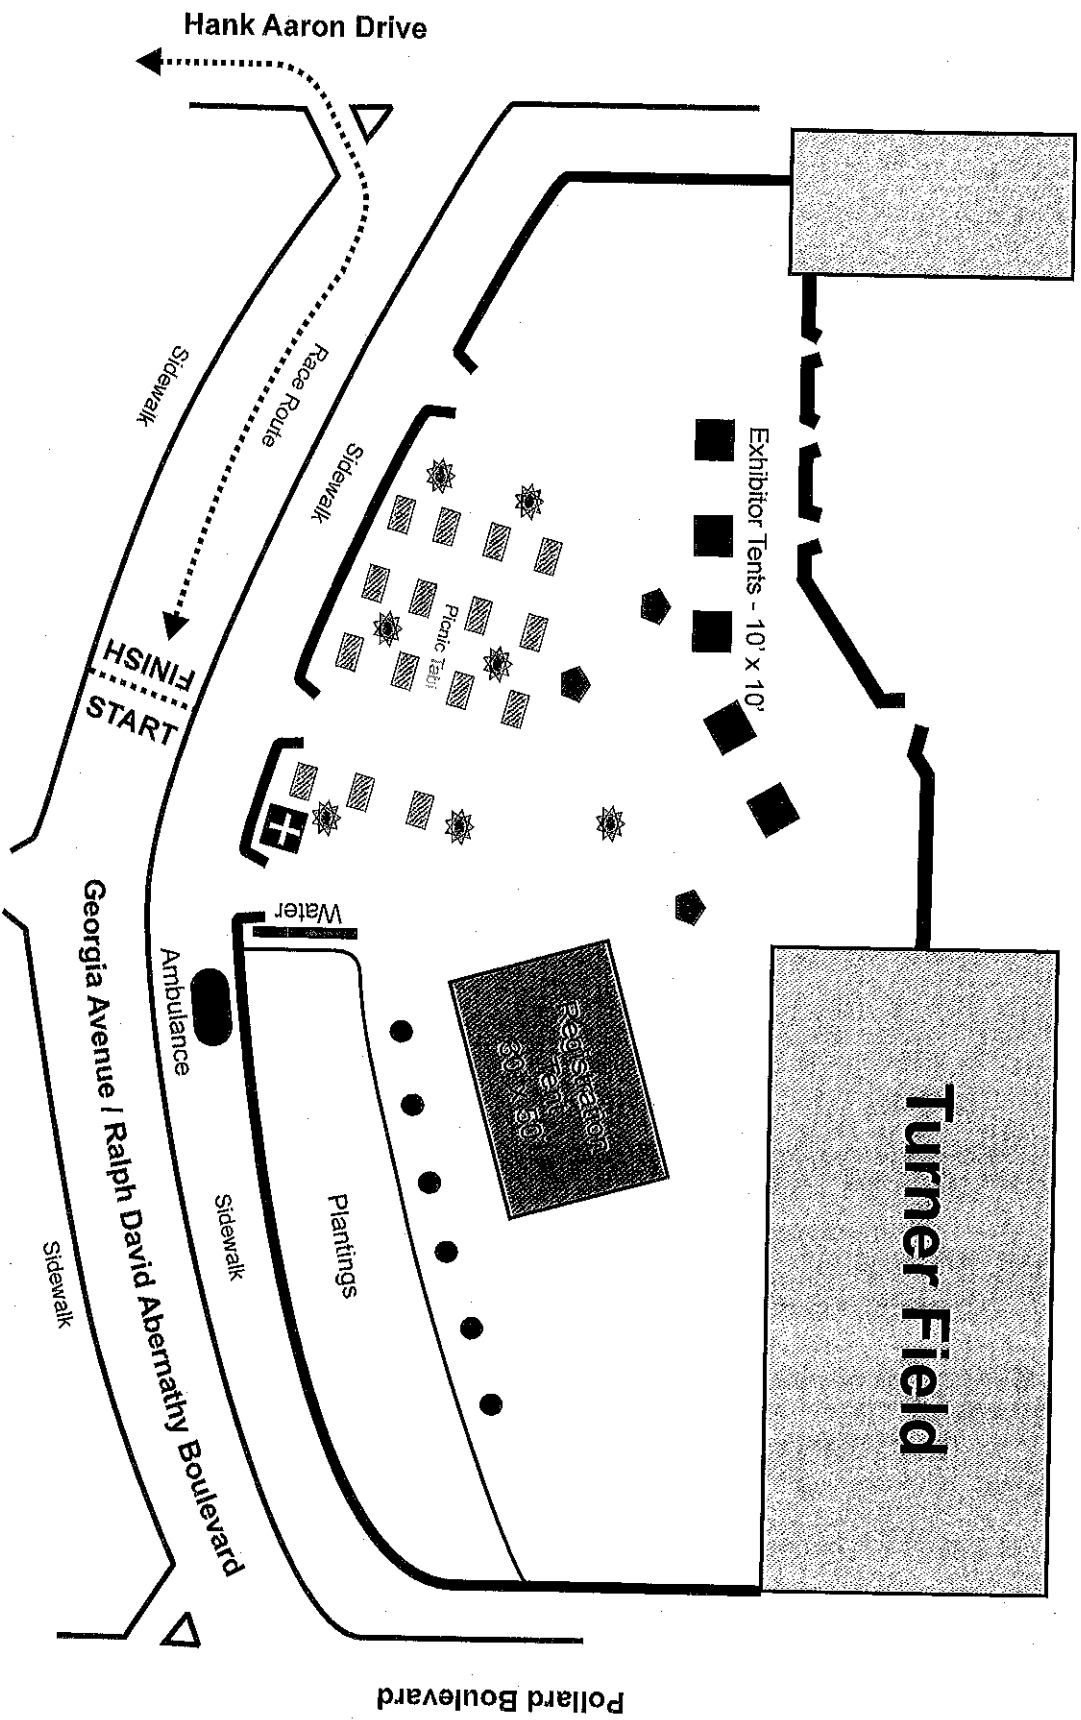

DUCK DASH 5K

Turner Field Site Map

Duck Dash 5K

Saturday, December 21, 2013

Course Description

5K Route – 9:00am

- **The starting line is on Ralph David Abernathy Boulevard / Georgia Avenue in front of Turner Field proceeding east.**
- **Left (north) on Hank Aaron Drive** (which becomes Capitol Avenue and Piedmont Avenue).
- **Left (west) on Auburn Avenue**
- **Left (south) on Courtland Street** (which becomes Washington Street)
- **Left (east) on Mitchell Street**
- **Right (south) on Capitol Avenue** (which becomes Hank Aaron Drive)
- **Right (west) on Ralph David Abernathy Boulevard / Georgia Avenue to the finish line.**
- **The finish line is on Ralph David Abernathy Boulevard / Georgia Avenue in front of Turner Field.**