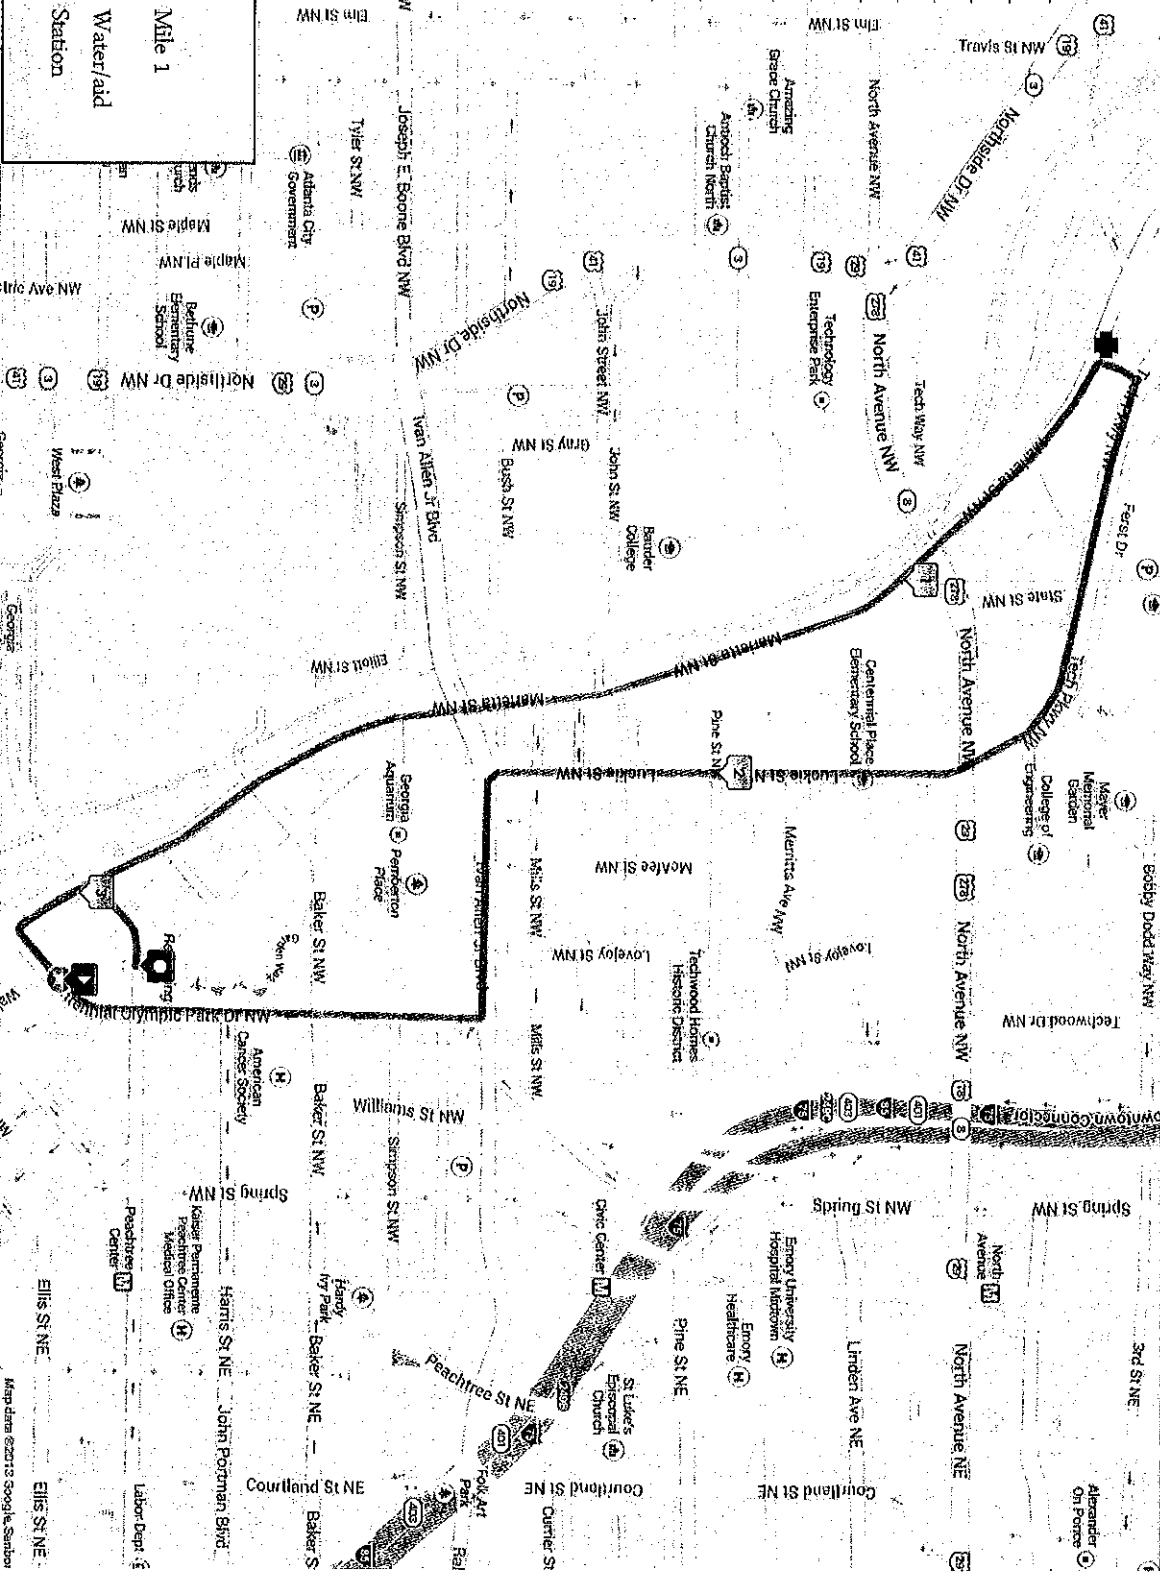

- Head southwest on Centennial Olympic Park Dr NW toward Walton St NW
  - Turn right onto Marietta St NW
  - Turn right onto Means St NW
  - Turn right onto Tech Row NW
  - Slight left onto Luckie St NW
  - Turn right to stay on Luckie St NW
  - Turn left onto Van Allen Jr Blvd
  - Turn right onto Centennial Olympic Park Dr NW
  - Turn right onto Marietta St NW
  - Turn right onto Andrew Young International Blvd NW Restricted usage road

**KEY**

- Start
- Finish
- Water/aid Station
- Mile 1

Map data ©2015 Google, Sanborn