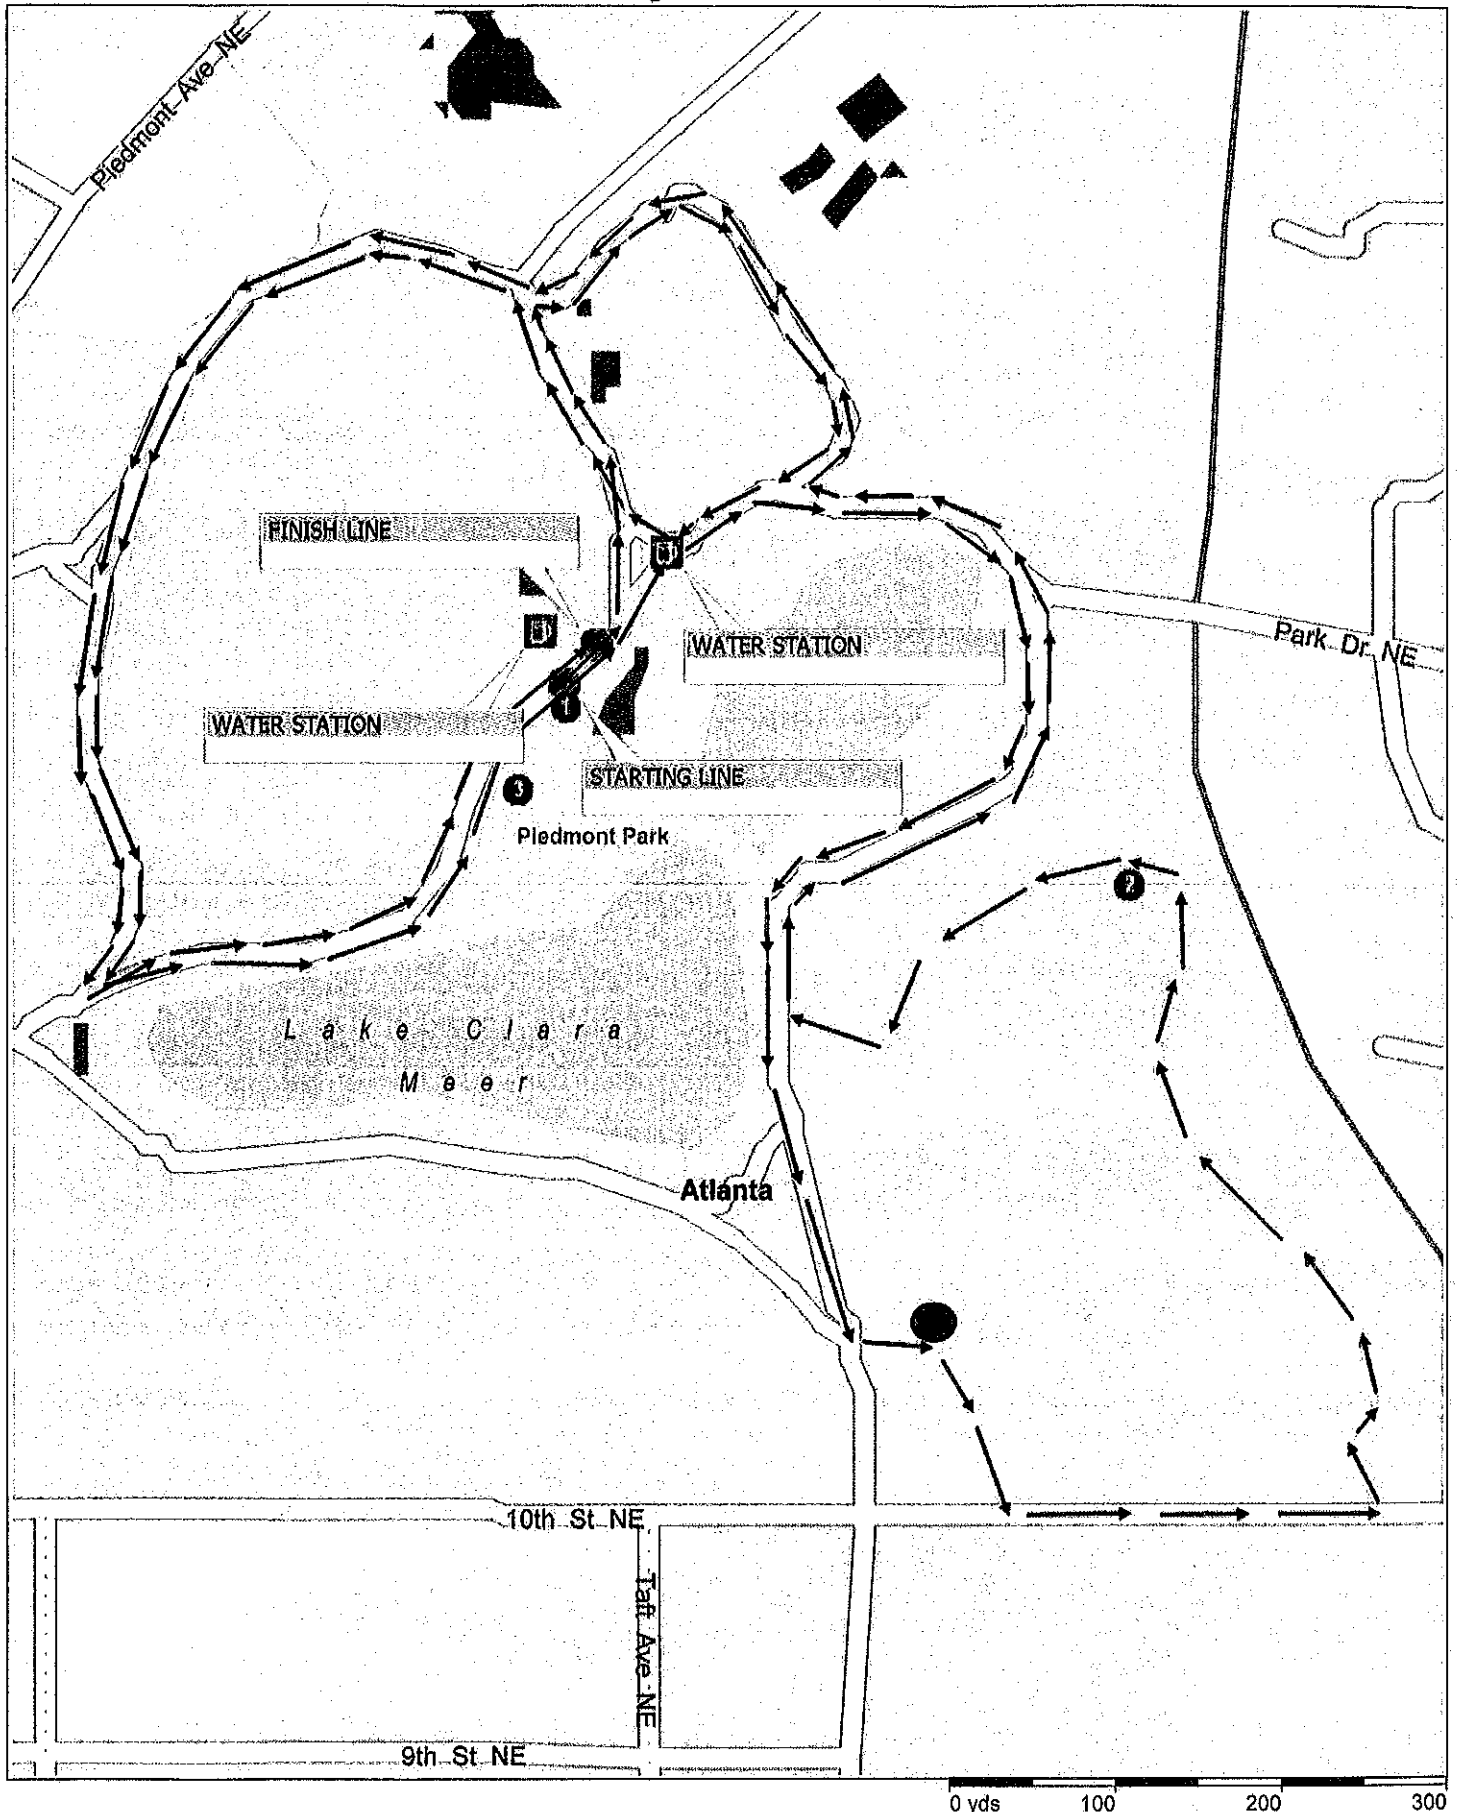

# Strong4Life 5K route

Copyright © and (P) 1988-2009 Microsoft Corporation and/or its suppliers. All rights reserved. <http://www.microsoft.com/streets/>  
Certain mapping and direction data © 2009 NAVTEQ. All rights reserved. The Data for areas of Canada includes information taken with permission from Canadian authorities, including: © Her Majesty the Queen in Right of Canada, © Queen's Printer for Ontario. NAVTEQ and NAVTEQ ON BOARD are trademarks of NAVTEQ. © 2009 Tele Atlas North America, Inc. All rights reserved. Tele Atlas and Tele Atlas North America are trademarks of Tele Atlas, Inc. © 2009 by Applied Geographic Systems. All rights reserved.

# Strong4Life 5K

Piedmont Park

## Site Plan