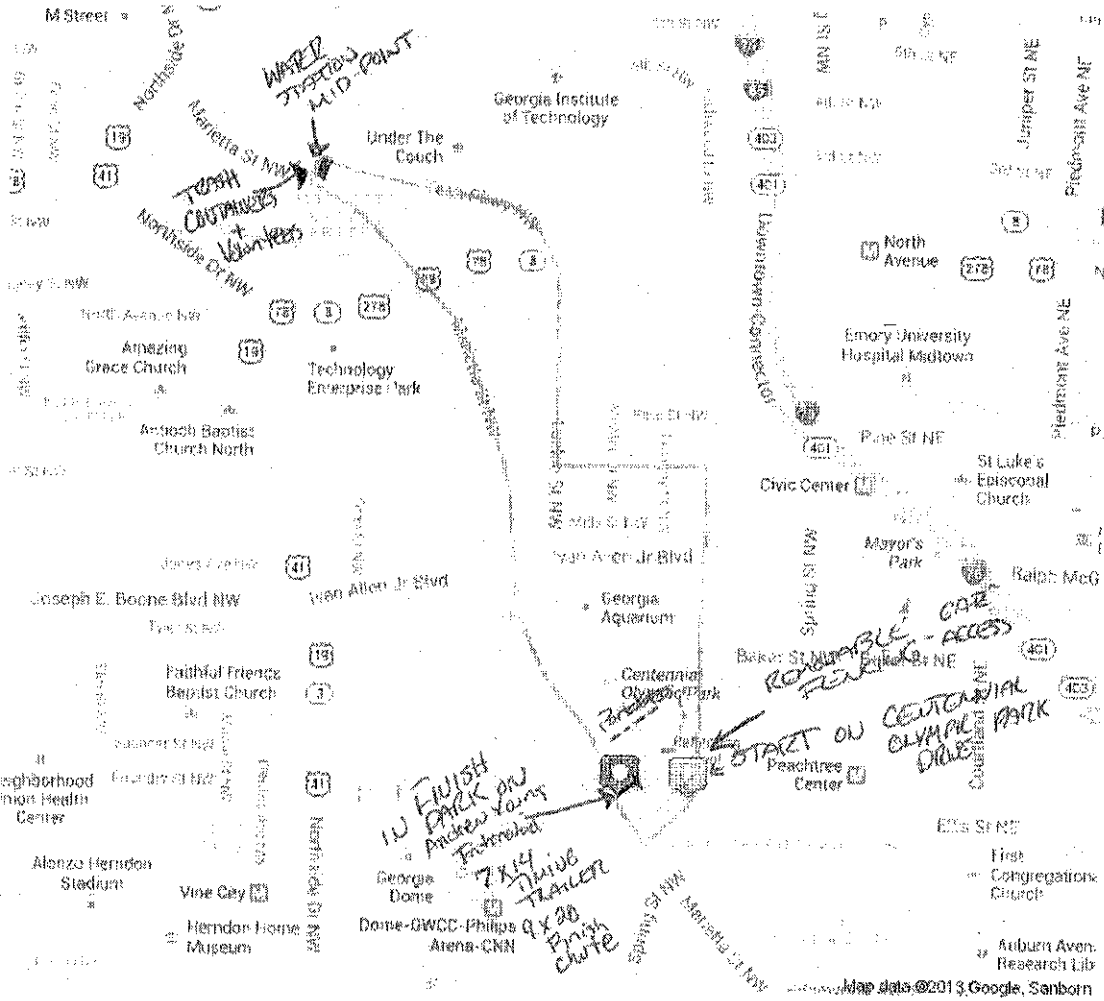

Sweetwater 420 5K course 2013
Distance: 3.13 mi
Elevation: 170.6 ft (Max: 1,135.17 ft)

mapmyrun

 Head southwest on Centennial Olympic Park Dr NW toward Walton St NW	0 mi (+0.1 mi)
 Turn right onto Marietta St NW	0.1 mi (+0 mi)
 Head northwest on Marietta St NW toward Centennial Olympic Park Dr NW Destination will be on the left	0.1 mi (+0.24 mi)
 Head northwest on Marietta St NW toward Baker St NW	0.34 mi (+0.44 mi)
 Head north on Marietta St NW Destination will be on the left	0.78 mi (+0.37 mi)
 Head northwest on Marietta St NW toward Wallace St NW	1.15 mi (+0.19 mi)
 Turn right onto Means St NW Destination will be on the left	1.34 mi (+0.03 mi)
 Head northeast on Means St NW toward Tech Pkwy NW	1.37 mi (+0.02 mi)
 Turn right onto Tech Pkwy NW	1.39 mi (+0.28 mi)
 Head east on Tech Pkwy NW toward North Avenue NW	1.67 mi (+0.15 mi)
 Slight left onto Luckie St NW	1.82 mi (+0.02 mi)
 Turn right to stay on Luckie St NW Destination will be on the left	1.84 mi (+0.08 mi)
 Head south on Luckie St NW	1.92 mi (+0.23 mi)
 Head south on Luckie St NW toward Hunnicutt St NW	2.15 mi (+0.01 mi)
 Turn left onto Hunnicutt St NW	2.15 mi (+0.25 mi)
 Head west on Hunnicutt St NW toward Centennial Olympic Park Dr NW	2.4 mi (+0.01 mi)
 Turn left onto Centennial Olympic Park Dr NW Destination will be on the left	2.41 mi (+0.37 mi)
 Head south on Centennial Olympic Park Dr NW toward John Portman Blvd	2.78 mi (+0.22 mi)
 Head southwest on Centennial Olympic Park Dr NW toward Marietta St NW	2.99 mi (+0.06 mi)
 Turn right onto Marietta St NW	3.05 mi (+0 mi)
 Head northwest on Marietta St NW toward Centennial Olympic Park Dr NW	3.06 mi (+0.07 mi)
 Destination	3.13 mi (+0 mi)

MapMyRun • <http://mapmyrun.com/routes/view/335740085>