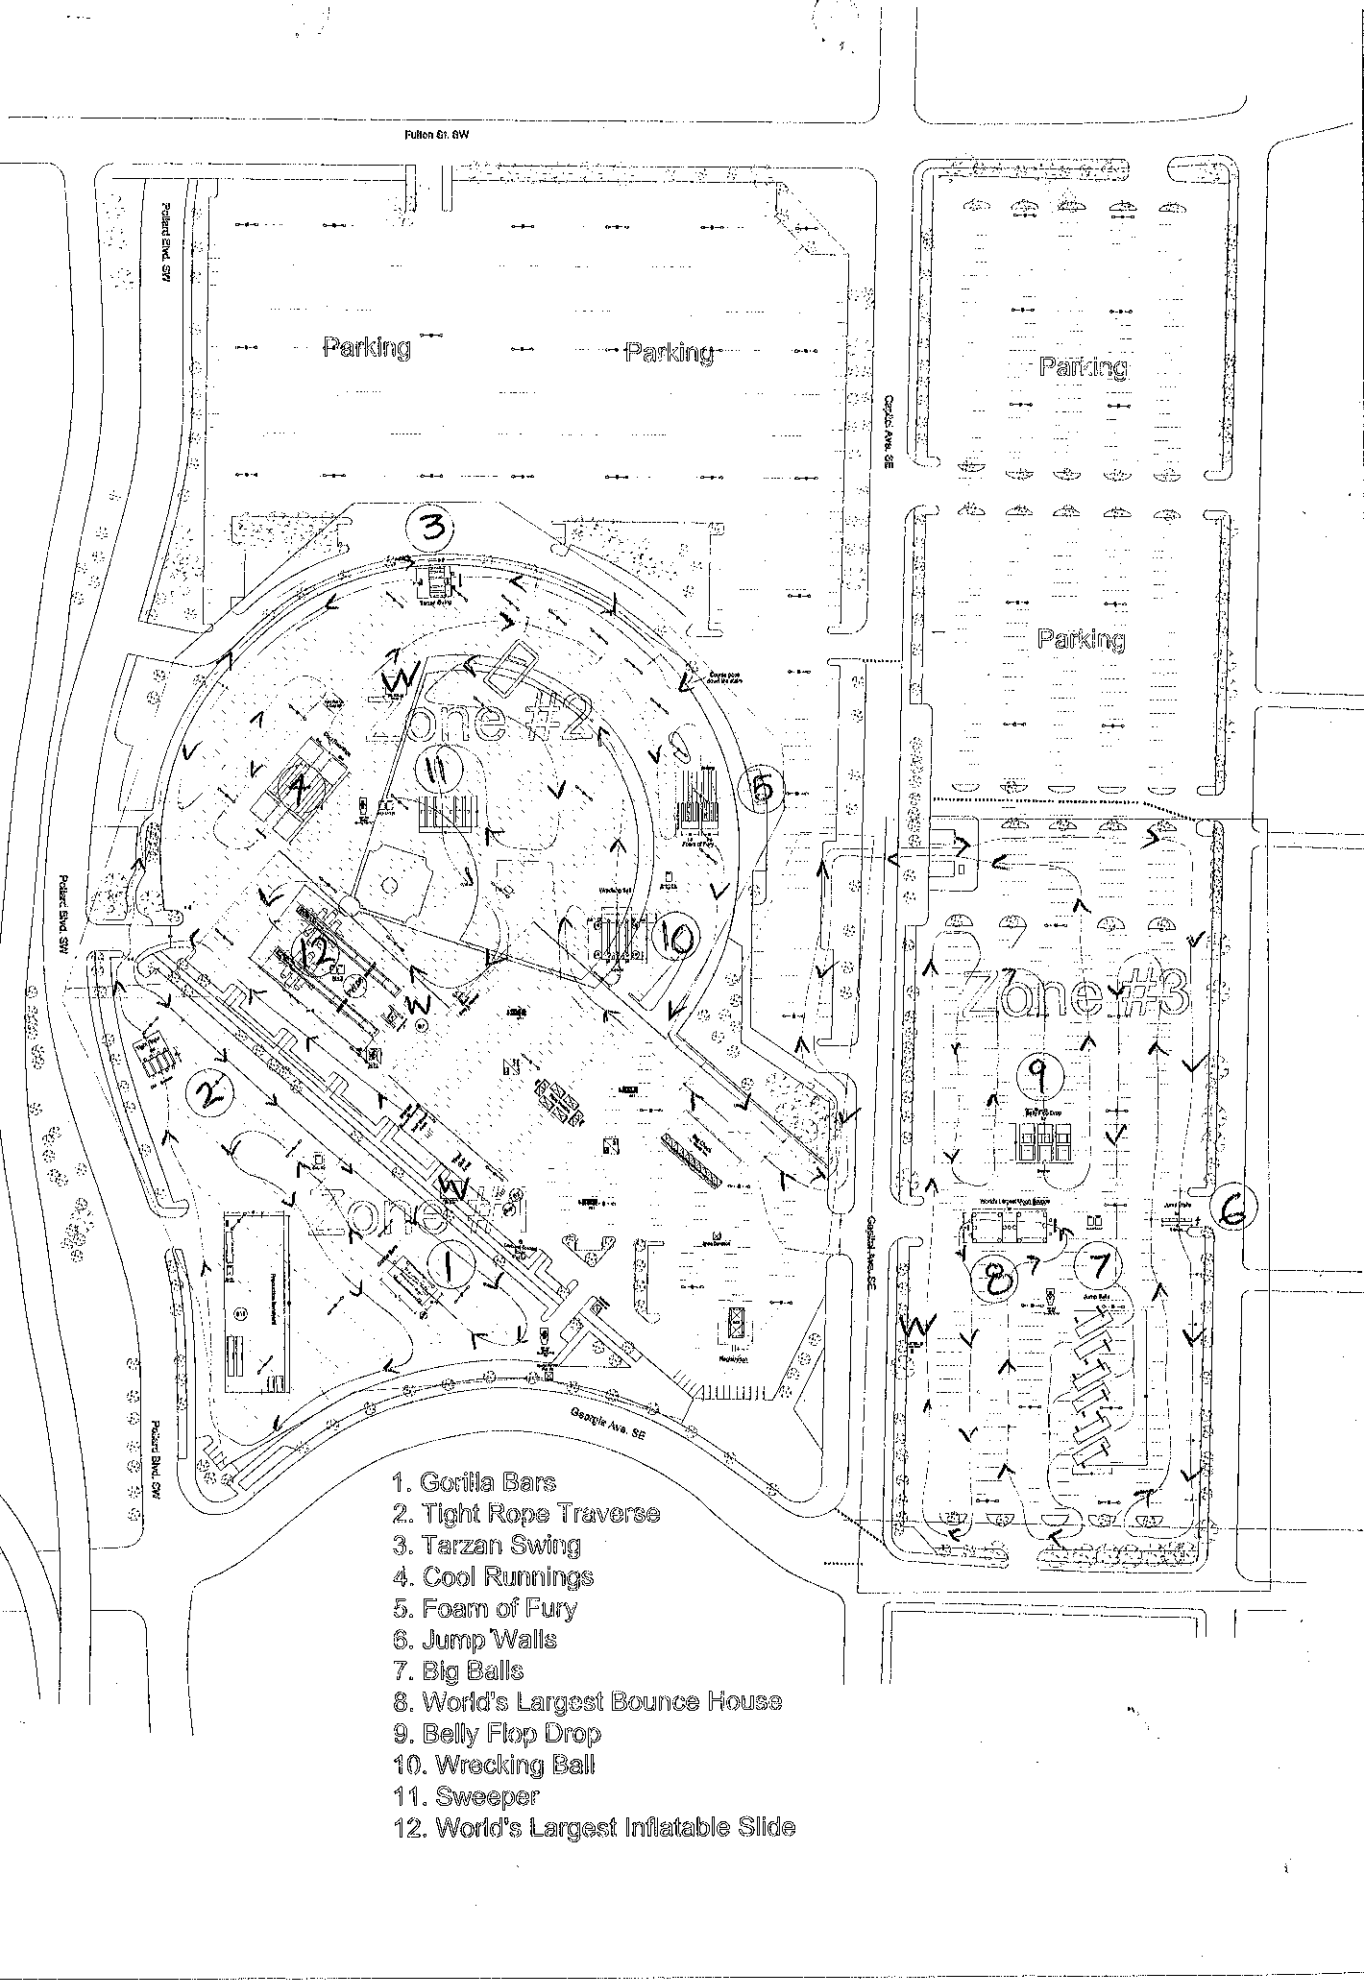

Event
ROC

Event Design:
Location:

Edit By:
collinaardsma

Edit Date:
1.1.2014

View:
Layout

Filename:
2014 atlanta roc race

v1

Scale: NTS

1. Gorilla Bars
2. Tight Rope Traverse
3. Tarzan Swing
4. Cool Runnings
5. Foam of Fury
6. Jump Walls
7. Big Balls
8. World's Largest Bounce House
9. Belly Flop Drop
10. Wrecking Ball
11. Sweeper
12. World's Largest Inflatable Slide

PROPRIETARY INFORMATION

Event Producer:

2014 Atlanta ROC Race
1940 Capital Ave. Suite 110
Atlanta, GA 30329
Tel: 404-525-3456