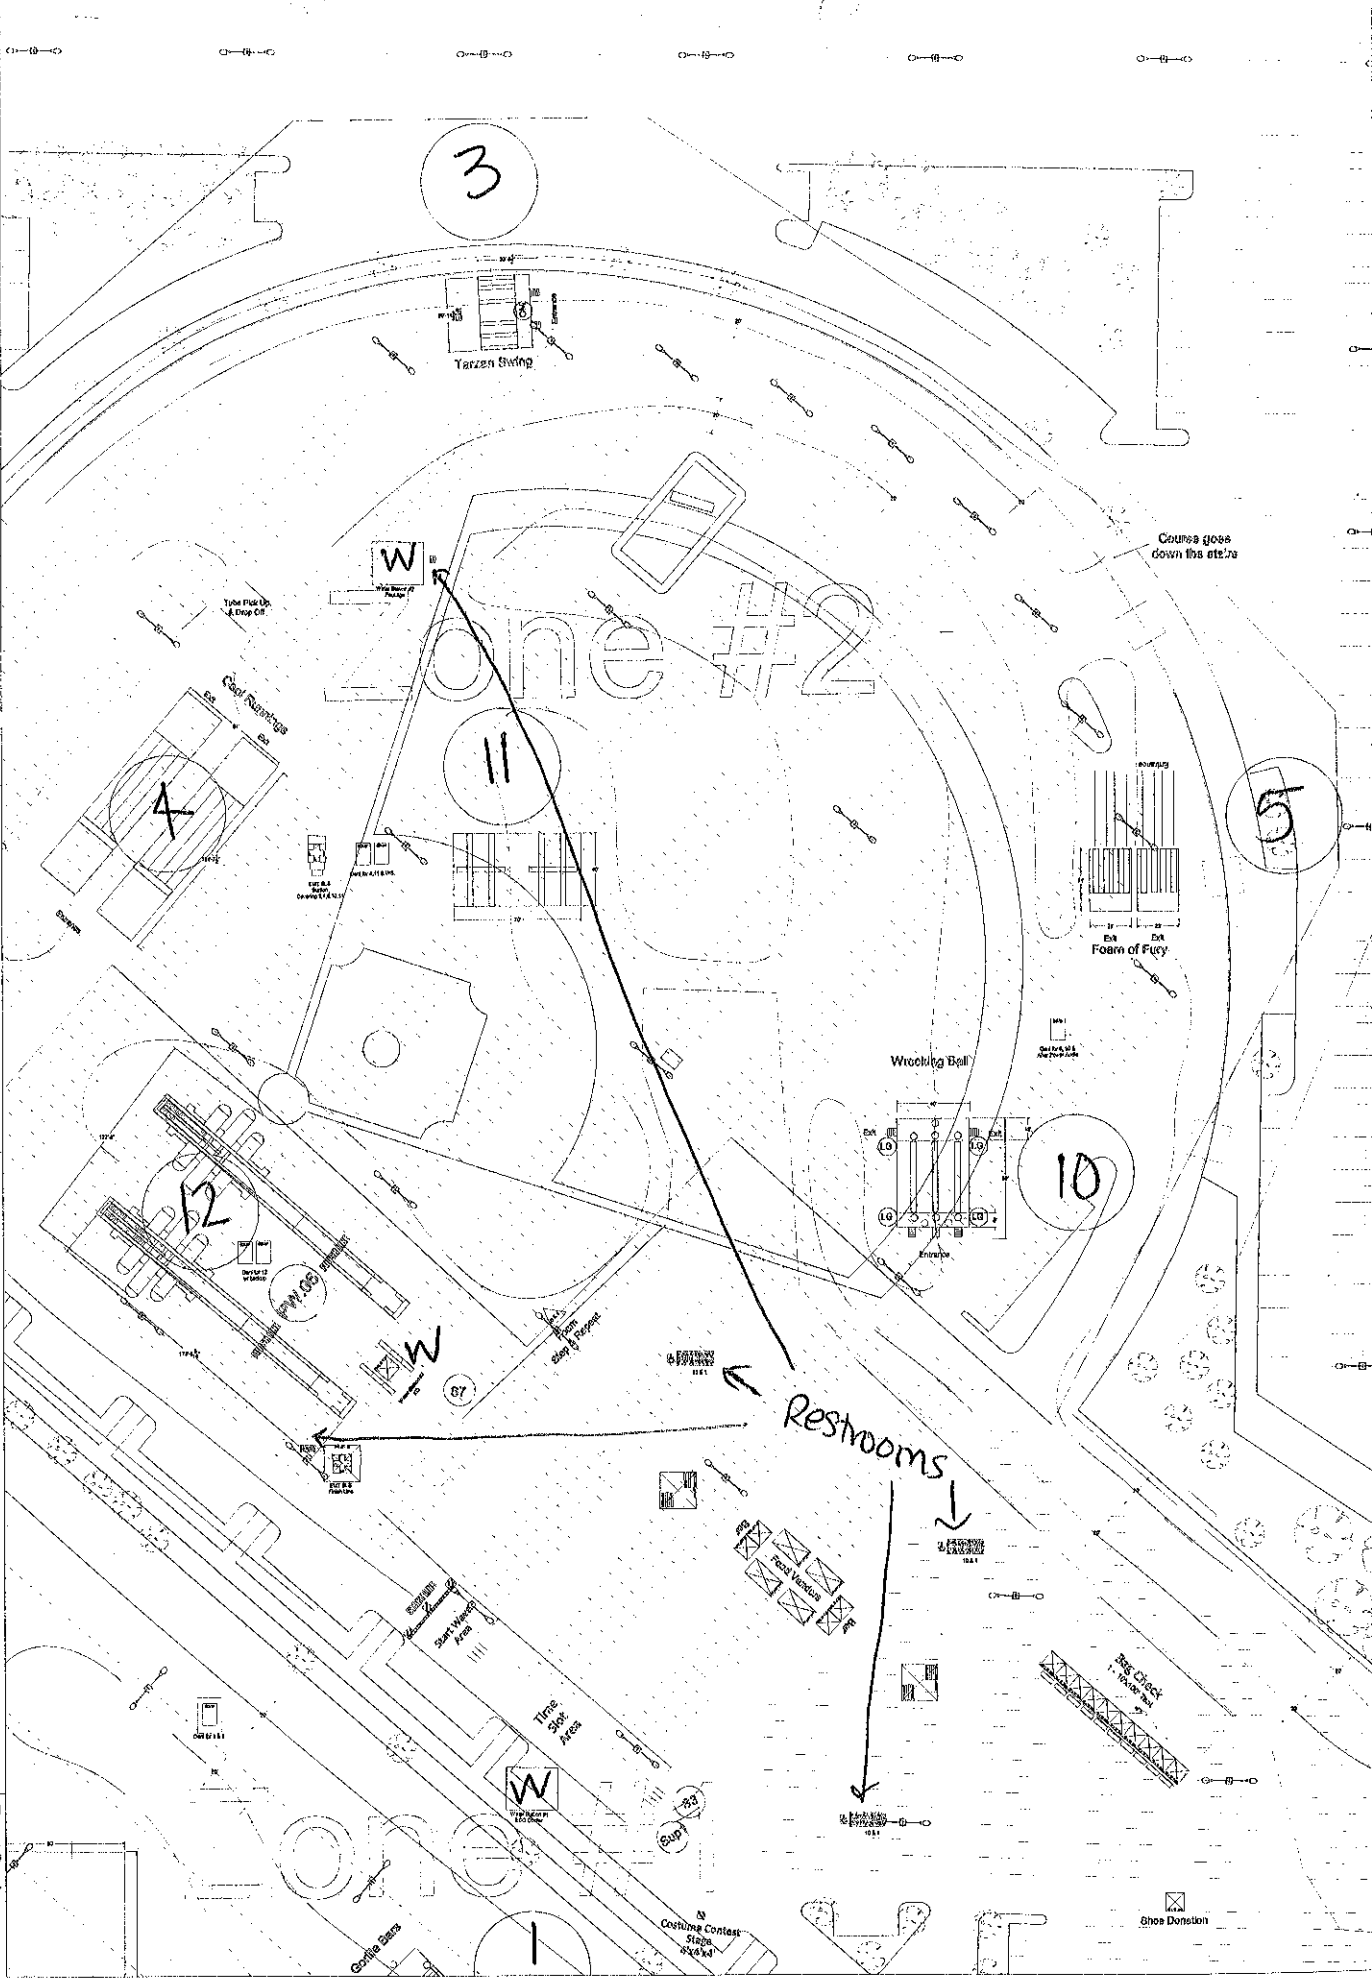

Event:
ROC
Event Designer:
Locations:

Edt By:
collinaardsma
Edt Date:
1.1.2014
View:
Layout
Filename:
2014 atlanta roc race

Scale: NTS

PROPRIETARY INFORMATION
This illustration has been prepared by ROC LLC. This illustration and technical data are the property of ROC LLC. ROC LLC reserves the right to seek injunctive relief and damages for any disclosure or unauthorized use of the ideas and concepts included in this illustration, by another individual or entity.
All illustrations shown are preliminary design concepts and are to be used as a detailed outline while subject to review and amendment by building, public safety and the regulatory authorities.
THIS ILLUSTRATION IS INTENDED ONLY FOR THE USE OF THE INDIVIDUAL OR ENTITY FOR WHICH IT IS CREATED AND MAY CONTAIN INFORMATION THAT IS PRIVILEGED AND CONFIDENTIAL.

Event Producer:
2014 Atlanta ROC Race
ROC LLC
3000 Peachtree Dunwoody Rd, Suite 110
Atlanta, GA 30328
Tel: 404.252.3456