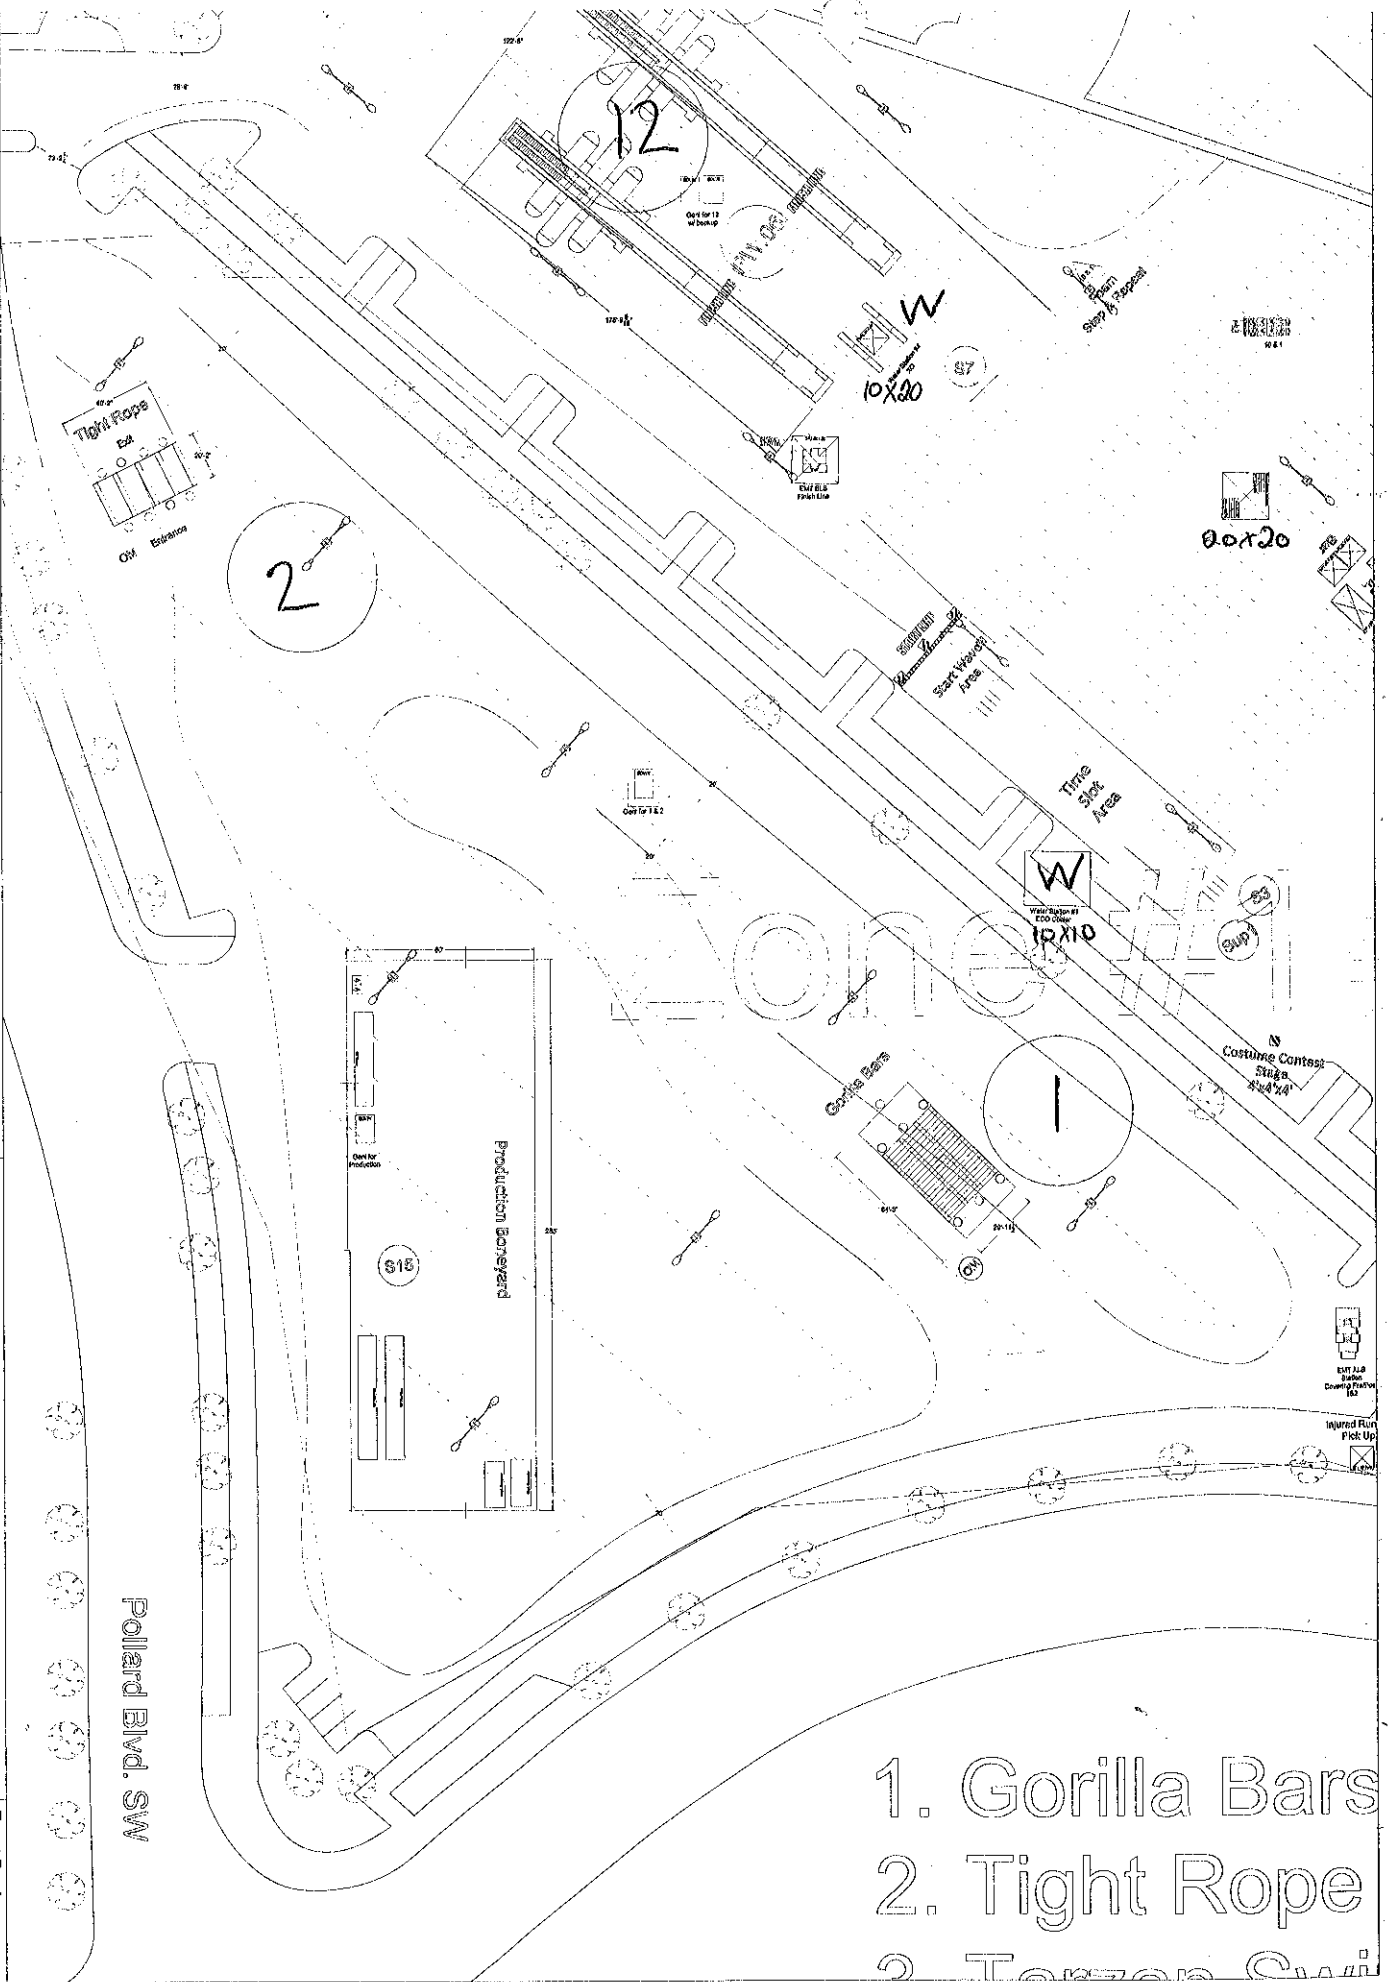

Event:
ROC
Event Date(s):
Location:

Edit By:
collinaardsma
Edit Date:
1.1.2014
View:
Layout
Filename:
2014 atlanta roc recd
v1

Scale: NTS

PROPRIETARY INFORMATION
This illustration has been prepared by ROC LLC. This illustration and technical data are the property of ROC LLC. ROC LLC reserves the right to seek injunctive relief and damages for any disclosure or unauthorized use of the data and concepts included in this illustration, by another individual or entity.
All illustrations shown are preliminary design concepts and are to be used as a detailed outline, while subject to review and amendment by building, public safety and fire regulatory authorities.
THIS ILLUSTRATION IS INTENDED ONLY FOR THE USE OF THE INDIVIDUAL OR ENTITY FOR WHICH IT IS CREATED AND MAY CONTAIN INFORMATION THAT IS PRIVILEGED AND CONFIDENTIAL.

Event Producer:

Event Producer: The Race
10000 Redwood Canyon Drive
Redwood Canyon Challenge LLC
San Dimas, CA 92576
Tel: 951-252-3485

1. Gorilla Bars
2. Tight Rope
3. Tower Swing