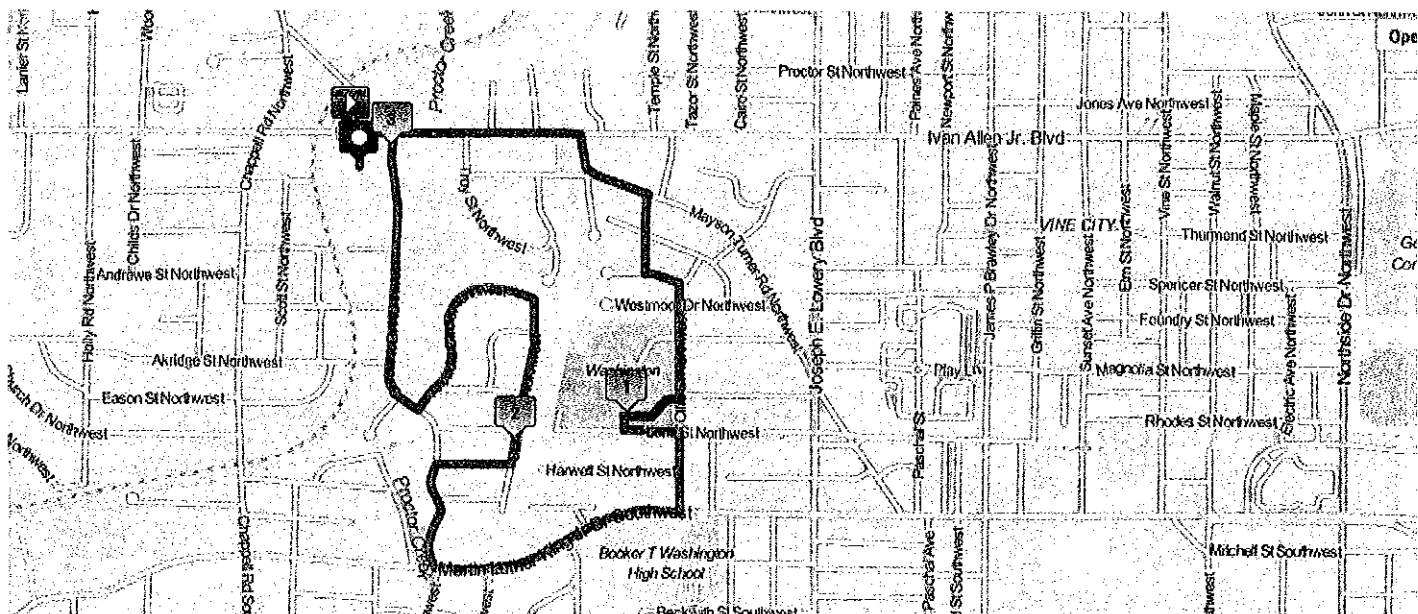

**Mizuno Women's 5k – Saturday, February 22, 2014**  
**Course map**

Start at 1300 Joseph E. Boone Blvd  
Right on Mayson Turner  
Left to stay on Mayson Turner  
Right on Ollie Street  
Left on Ollie Circle  
Right on Ollie Street  
Right into Washington Park  
Left on Lena Street  
Right on Ollie Street  
Right on MLK  
Right on Burbank Drive  
Right on Oleander Street  
Left on Stafford  
Left on Arcadia  
Right on Burbank  
Left on Joseph Boone  
End at 1300 Joseph E. Boone Blvd