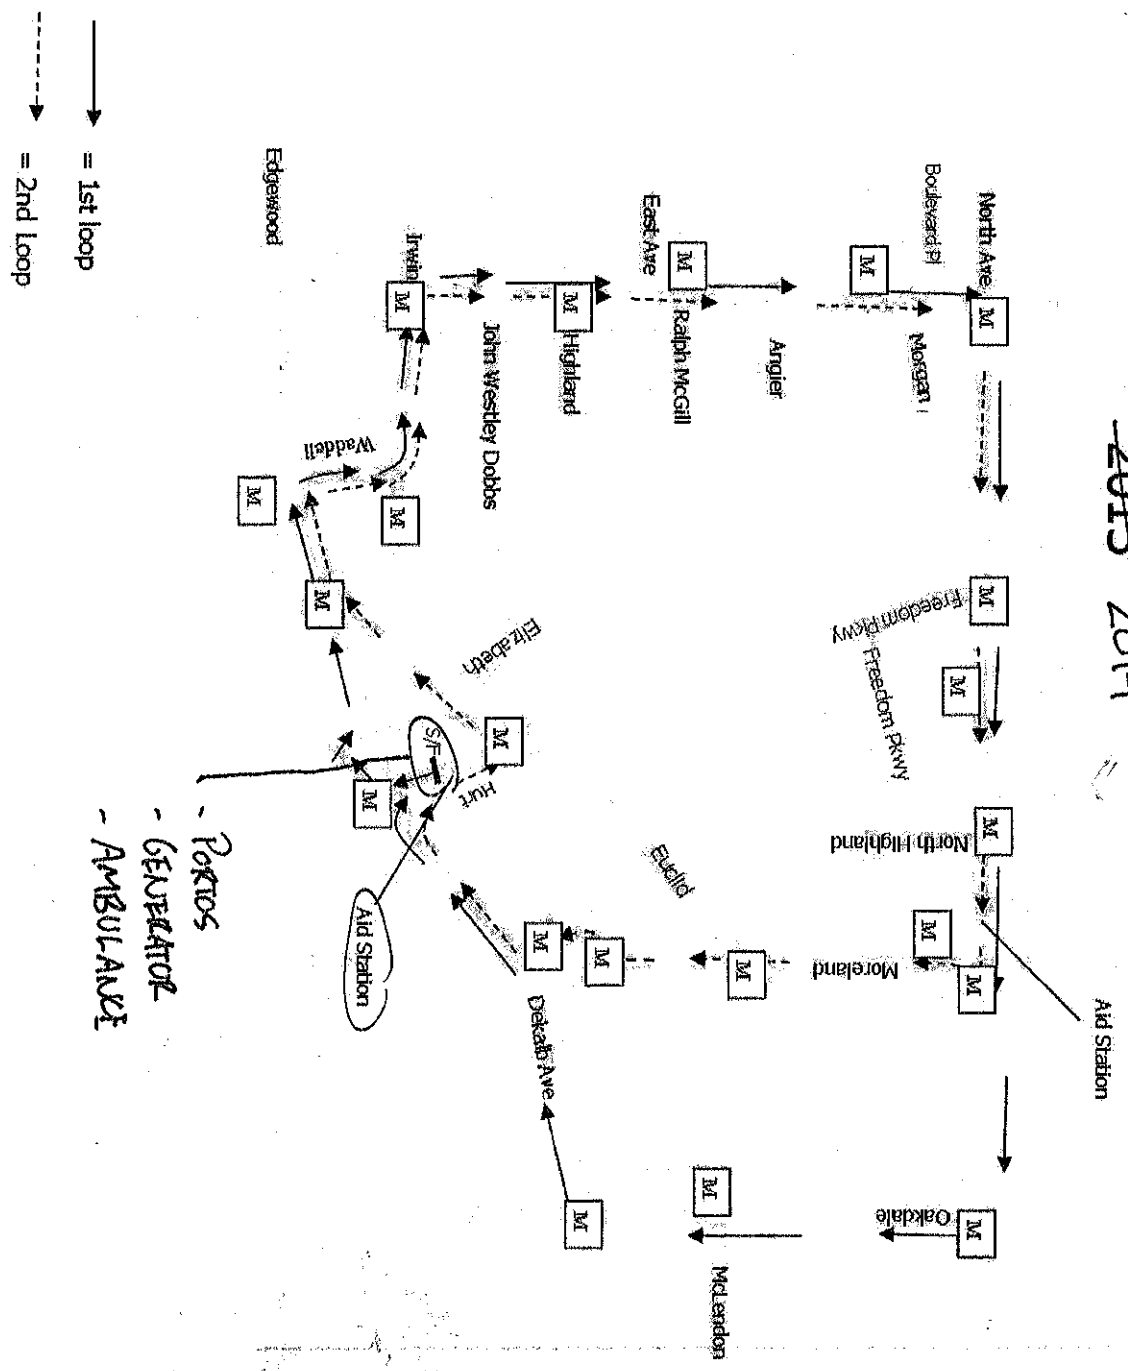

Spring Has Sprung 8k and 15K

~~2013~~ 2014

- PORTOS
 - GENERATOR
 - AMBULANCE

— = 1st loop
 - - - = 2nd Loop

2014 ATC Spring Tuneup 8k & 15k

Turn By Turn Directions/Route

The 8k race will start at the Inman Park MARTA Station at 1055 Dekalb Ave NE. Runners will run west on Dekalb Ave NE and continue on the following route:

- Right on Waddell
- Left on Irwin
- Right on Glen Iris
- Right on North Ave
- Right on Oakdale
- Left on Dekalb Ave and return to Inman Park MARTA Station to finish

The 15k race will run the same course loop as the 8k race and then do the following:

- Right on Waddell
- Left on Irwin
- Right on Glen Iris
- Right on North Ave
- Right on Moreland
- Right on Dekalb Ave and return to Inman Park MARTA Station to finish