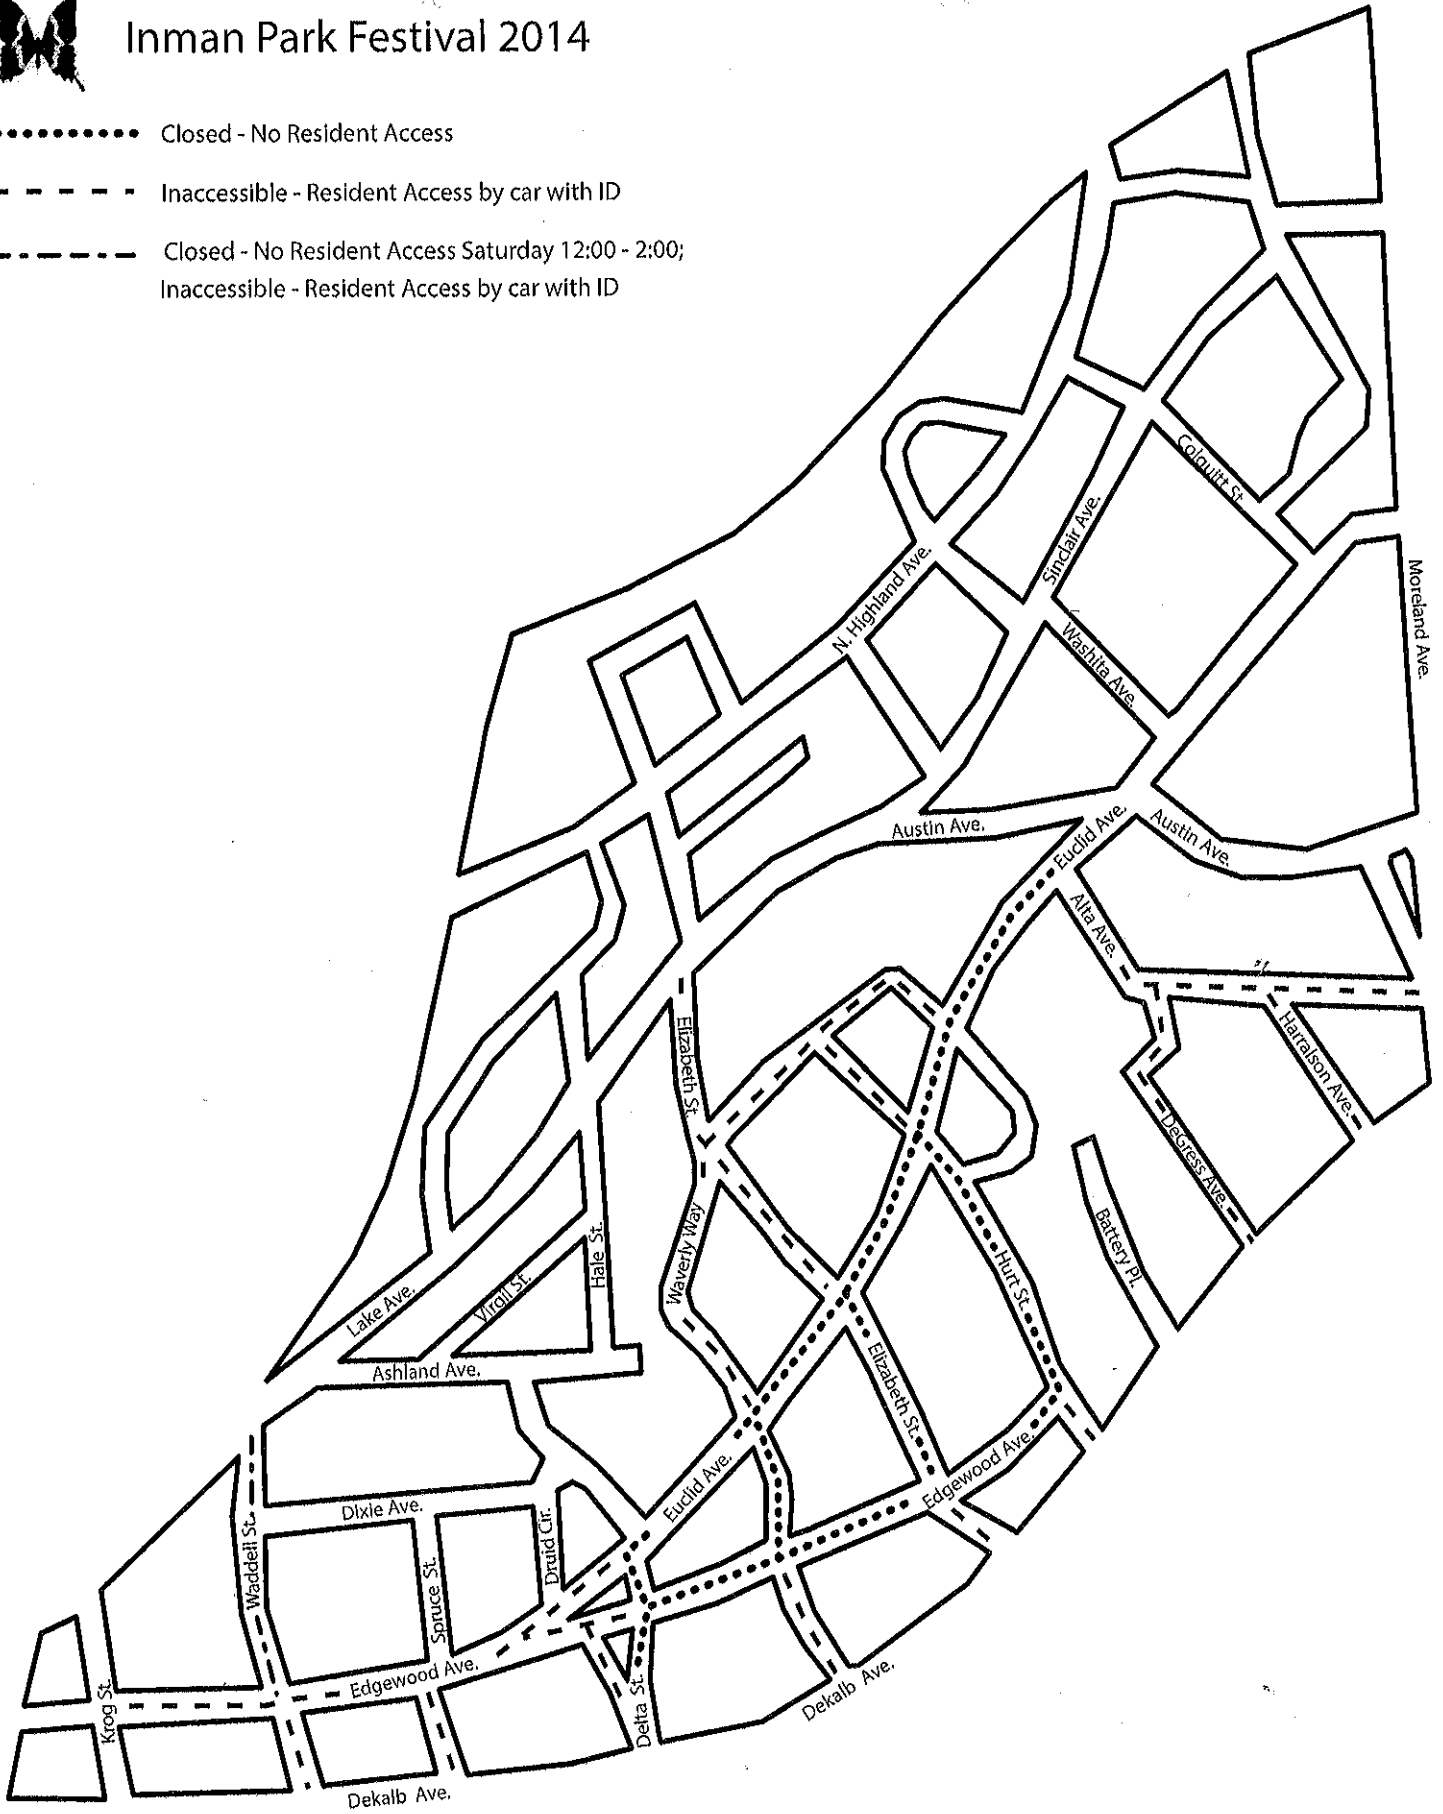

Inman Park Festival 2014

-  Bike Valet
-  Tickets / Information
-  Restrooms
-  ATM
-  Kid's Play Area
-  Food
-  Beer
-  First Aid
-  Music / Entertainment
-  House Tour Home
-  Shuttle Route
-  Vendor Tents per Block
-  Parade Route

Inman Park Festival 2014

- Closed - No Resident Access
- - - - - Inaccessible - Resident Access by car with ID
- - - - - Closed - No Resident Access Saturday 12:00 - 2:00;
Inaccessible - Resident Access by car with ID

Inman Park Festival 2014 - Food + Drink

Inman Park Festival 2014 - Parade + Shuttle Route

- Parade Route
- - - Shuttle Route

Inman Park Festival 2014

-  Tickets / Information
-  Restrooms
-  First Aid / Safety
-  Music / Entertainment
-  Power Poles
-  Water

Inman Park Festival 2014 - Tickets + Info

2014 Inman Park Festival and Tour of Homes

Exhibit T

Inman Park Festival Tour of Homes

	Name	Address
1.	Steve Ray	724 Lake Avenue
2.	Elisa & Andy Hill	220 Inman Way
3.	Ken Britt	245 N Highland Ave, Unit 324
4.	Lori Nip	834 Lake Avenue
5.	David & Anna Laube	203 Hale Street
6.	Mary White	197 Hale Street
7.	David Bikoff & Mary Logan Biermyer	841 Virgil Street
8.	Kathryn Chestnut Klang & Ben Klang	829 Dixie Avenue
9.	Morgan Shallcross & Judi Jacobs	80 Druid Circle
10.	Elliott Stivers	853 Euclid Avenue
11.	Anne & Dave Bucey	126 Waverly Way
12.	Inman Park United Methodist Church	1015 Edgewood Avenue