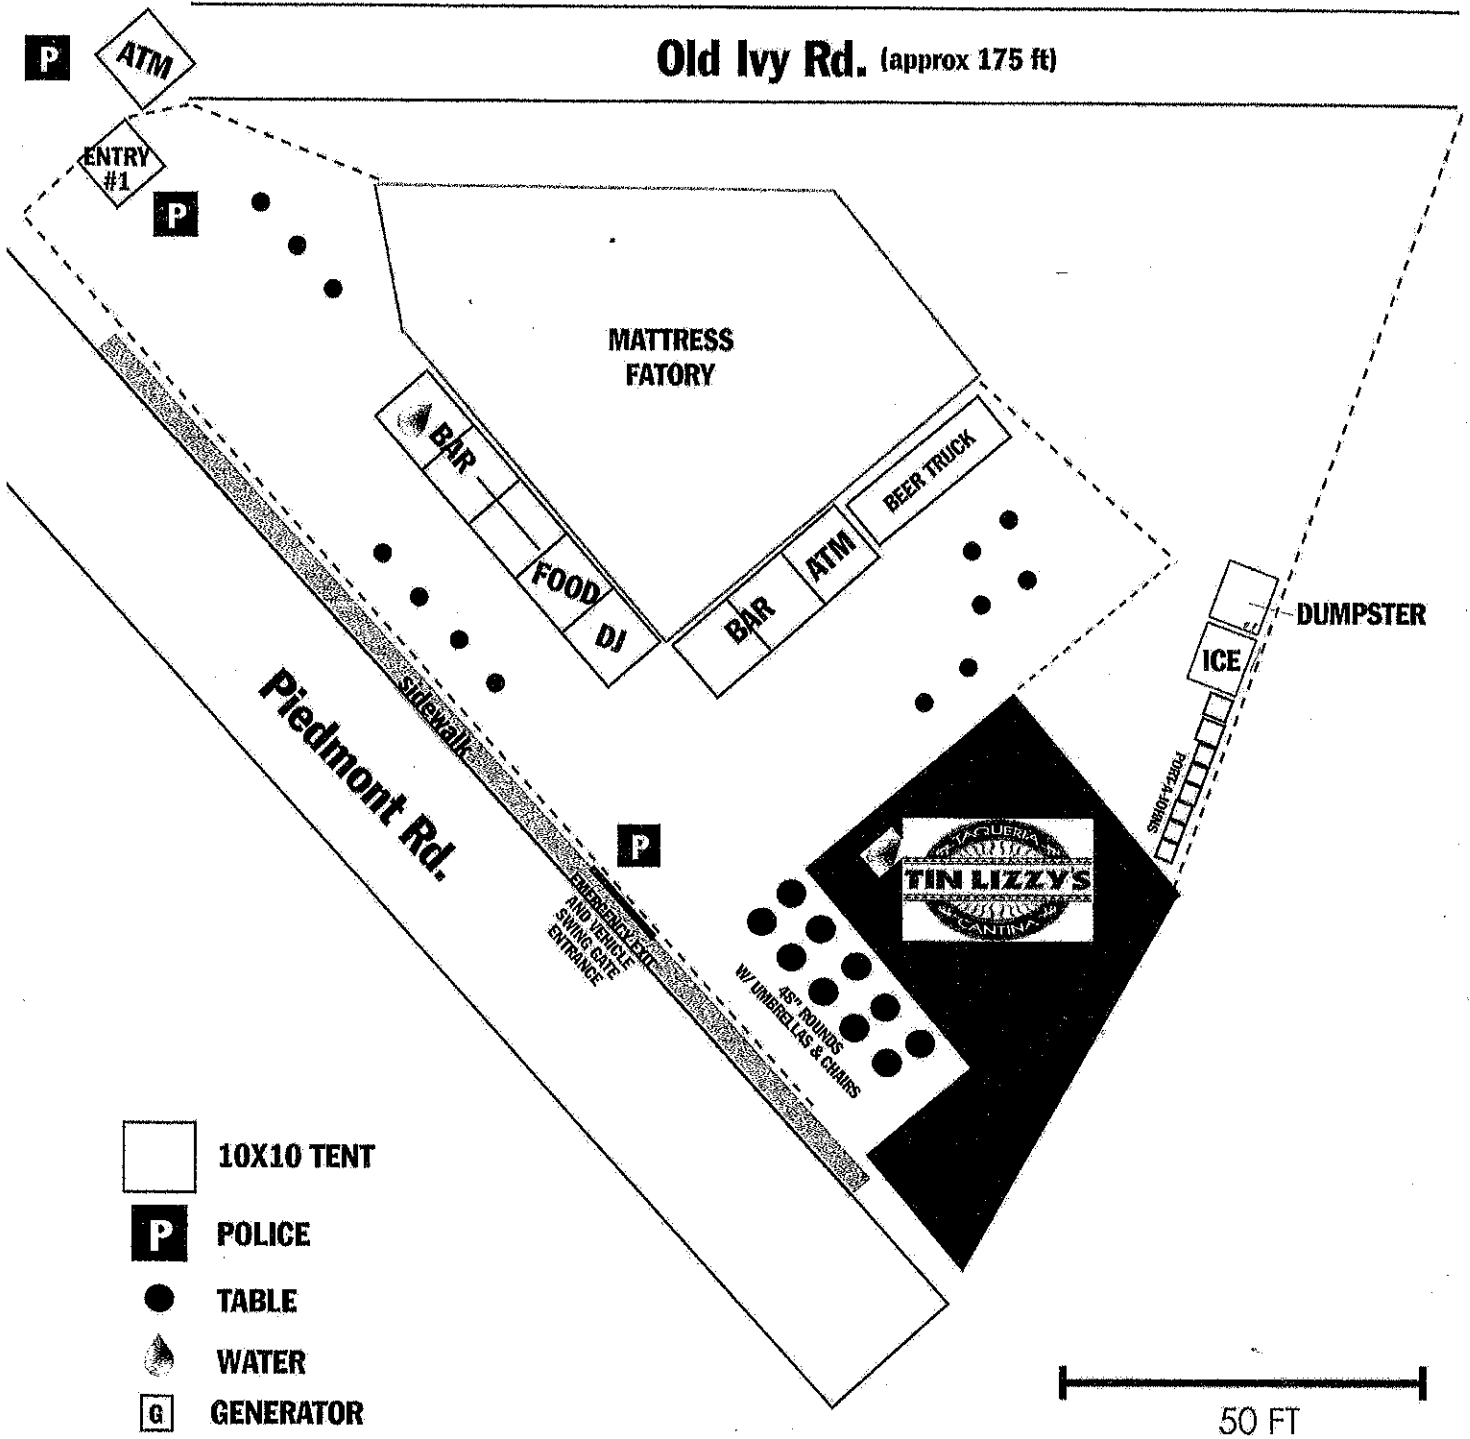

TIN LIZZY'S CINCO DE MAYO  
SATURDAY, MAY 31, 2014  
BUCKHEAD LOCATION  
3639 PIEDMONT ROAD  
ATLANTA GA 30305

**TIN LIZZY'S / ONE LOVE GENERATION**

***Cinco De Mayo Fun Run***

**Saturday, May 3 – 7:30am**

- Race will START on Piedmont at Tin Lizzy's/Habersham heading South.
- Turn RIGHT on Peachtree
- Turn RIGHT on W Shadowlawn
- Turn LEFT on Mathieson
- Turn RIGHT on Peachtree
- Turn RIGHT on Sardis Way
- Turn RIGHT on Roswell Rd
- Turn RIGHT on Habersham
- FINISH at Habersham and Piedmont