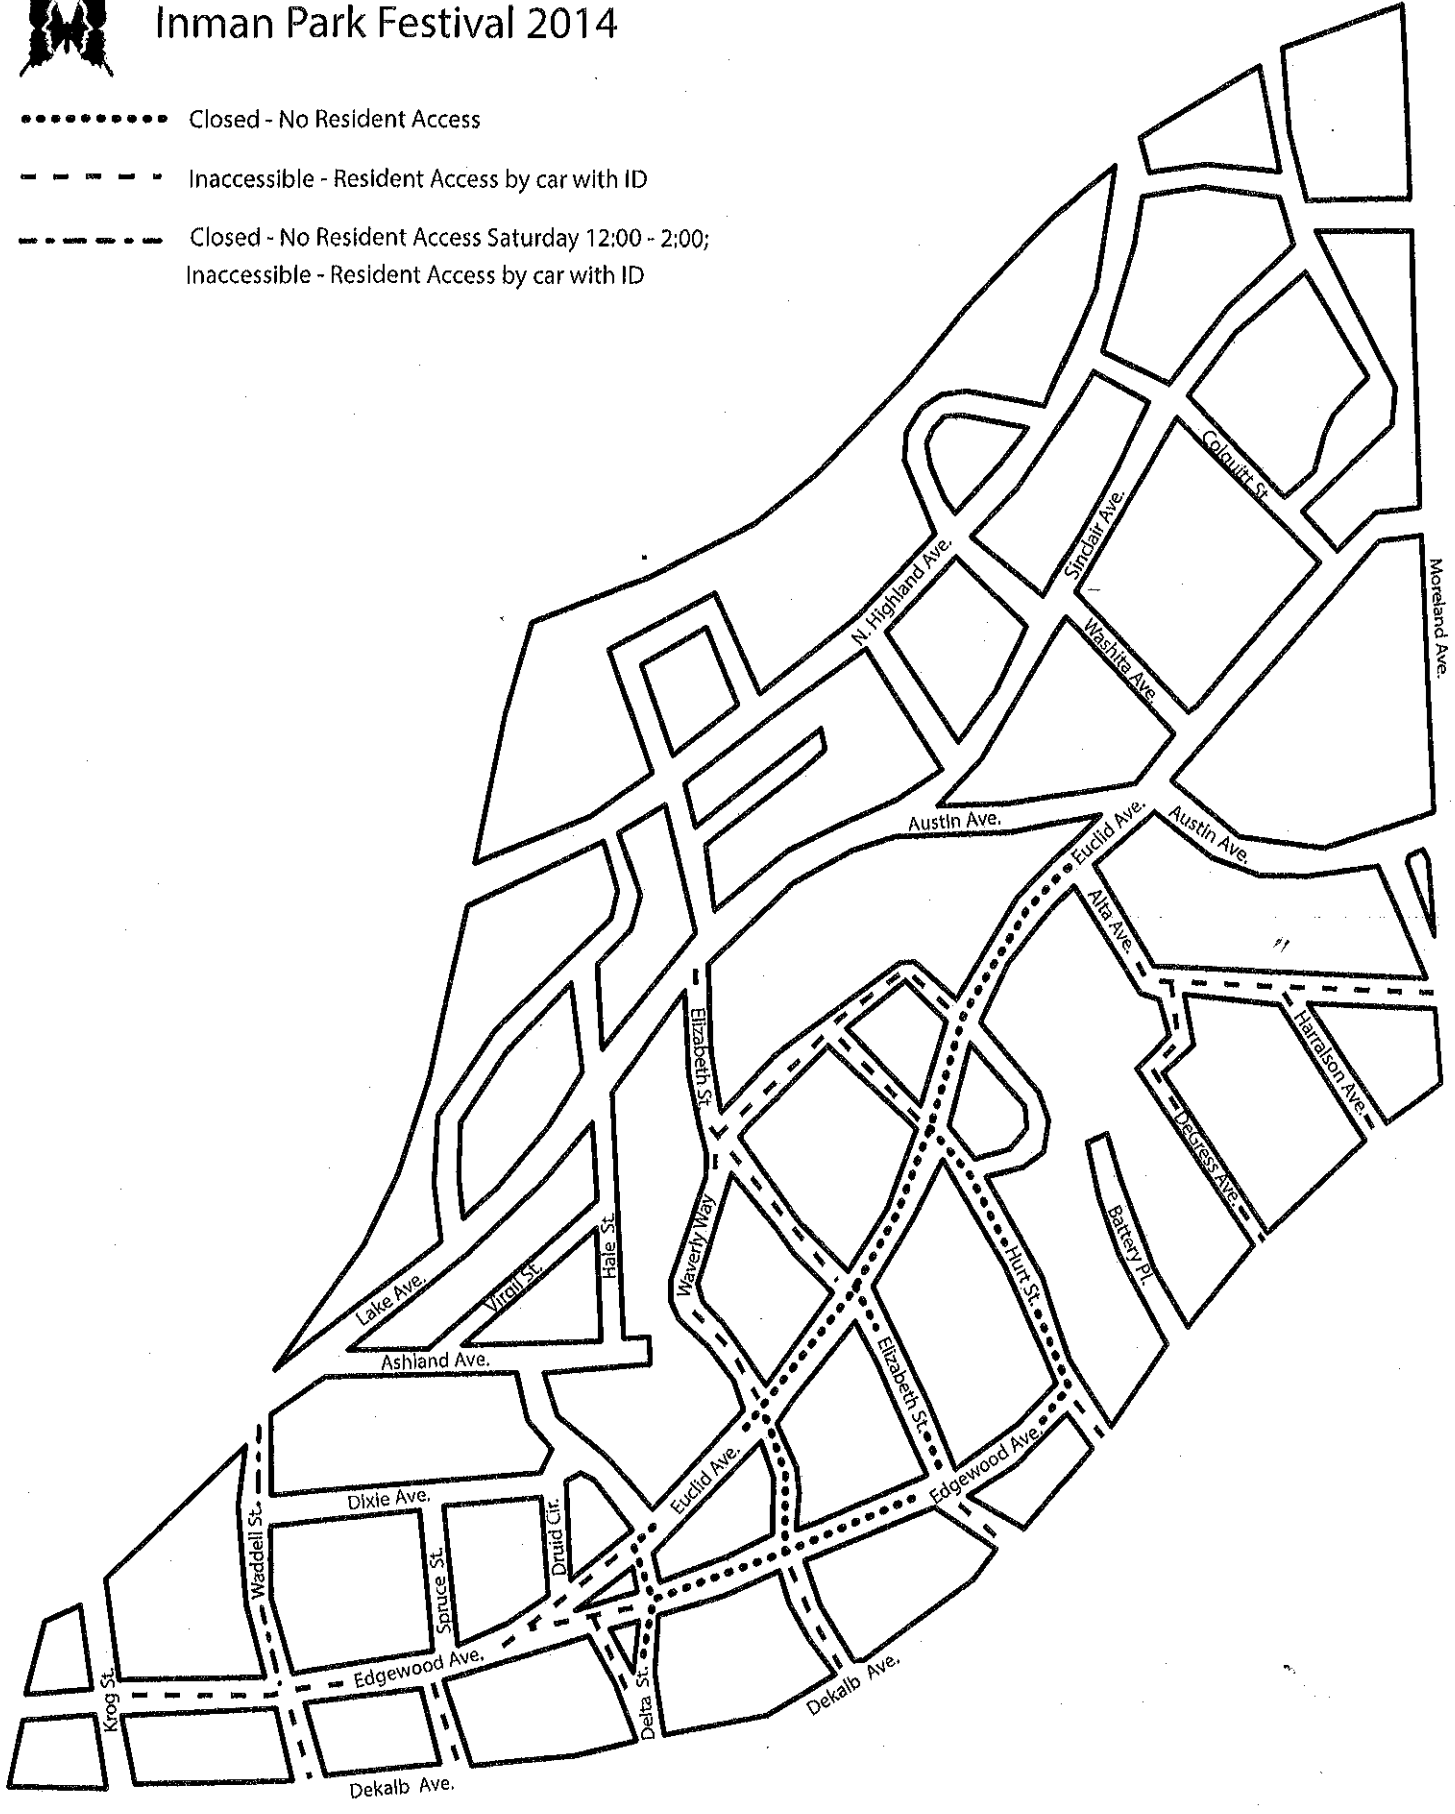

Inman Park Festival 2014

-  Tickets / Information
-  Restrooms
-  First Aid / Safety
-  Music / Entertainment
-  Power Poles
-  Water

Inman Park Festival 2014

-  Bike Valet
-  Tickets / Information
-  Restrooms
-  ATM
-  Kid's Play Area
-  Food
-  Beer
-  First Aid
-  Music / Entertainment
-  House Tour Home
-  Shuttle Route
-  Vendor Tents per Block
-  Parade Route

Inman Park Festival 2014

- Closed - No Resident Access
- - - - Inaccessible - Resident Access by car with ID
- - - - Closed - No Resident Access Saturday 12:00 - 2:00;
Inaccessible - Resident Access by car with ID

Inman Park Festival 2014 - Food + Drink

Inman Park Festival 2014 - Parade + Shuttle Route

- Parade Route
- - - - Shuttle Route

Inman Park Festival 2014 - Tickets + Info

Inman Park Festival 2014 - Parade

2014 Inman Park Festival and Tour of Homes

Exhibit Y

Parade Route turn by turn

| Street | Timing |
|---------------------------------------|-----------------|
| START: Edgewood Ave at Krog Street | 2PM EST |
| Edgewood Ave to intersection Hurt St | |
| Turn left onto Hurt St | |
| Hurt St to intersection Euclid Ave | |
| Turn right onto Euclid Ave | |
| Euclid Ave to intersection Austin Ave | |
| END: Euclid Ave at Austin Ave | Approx. 4PM EST |