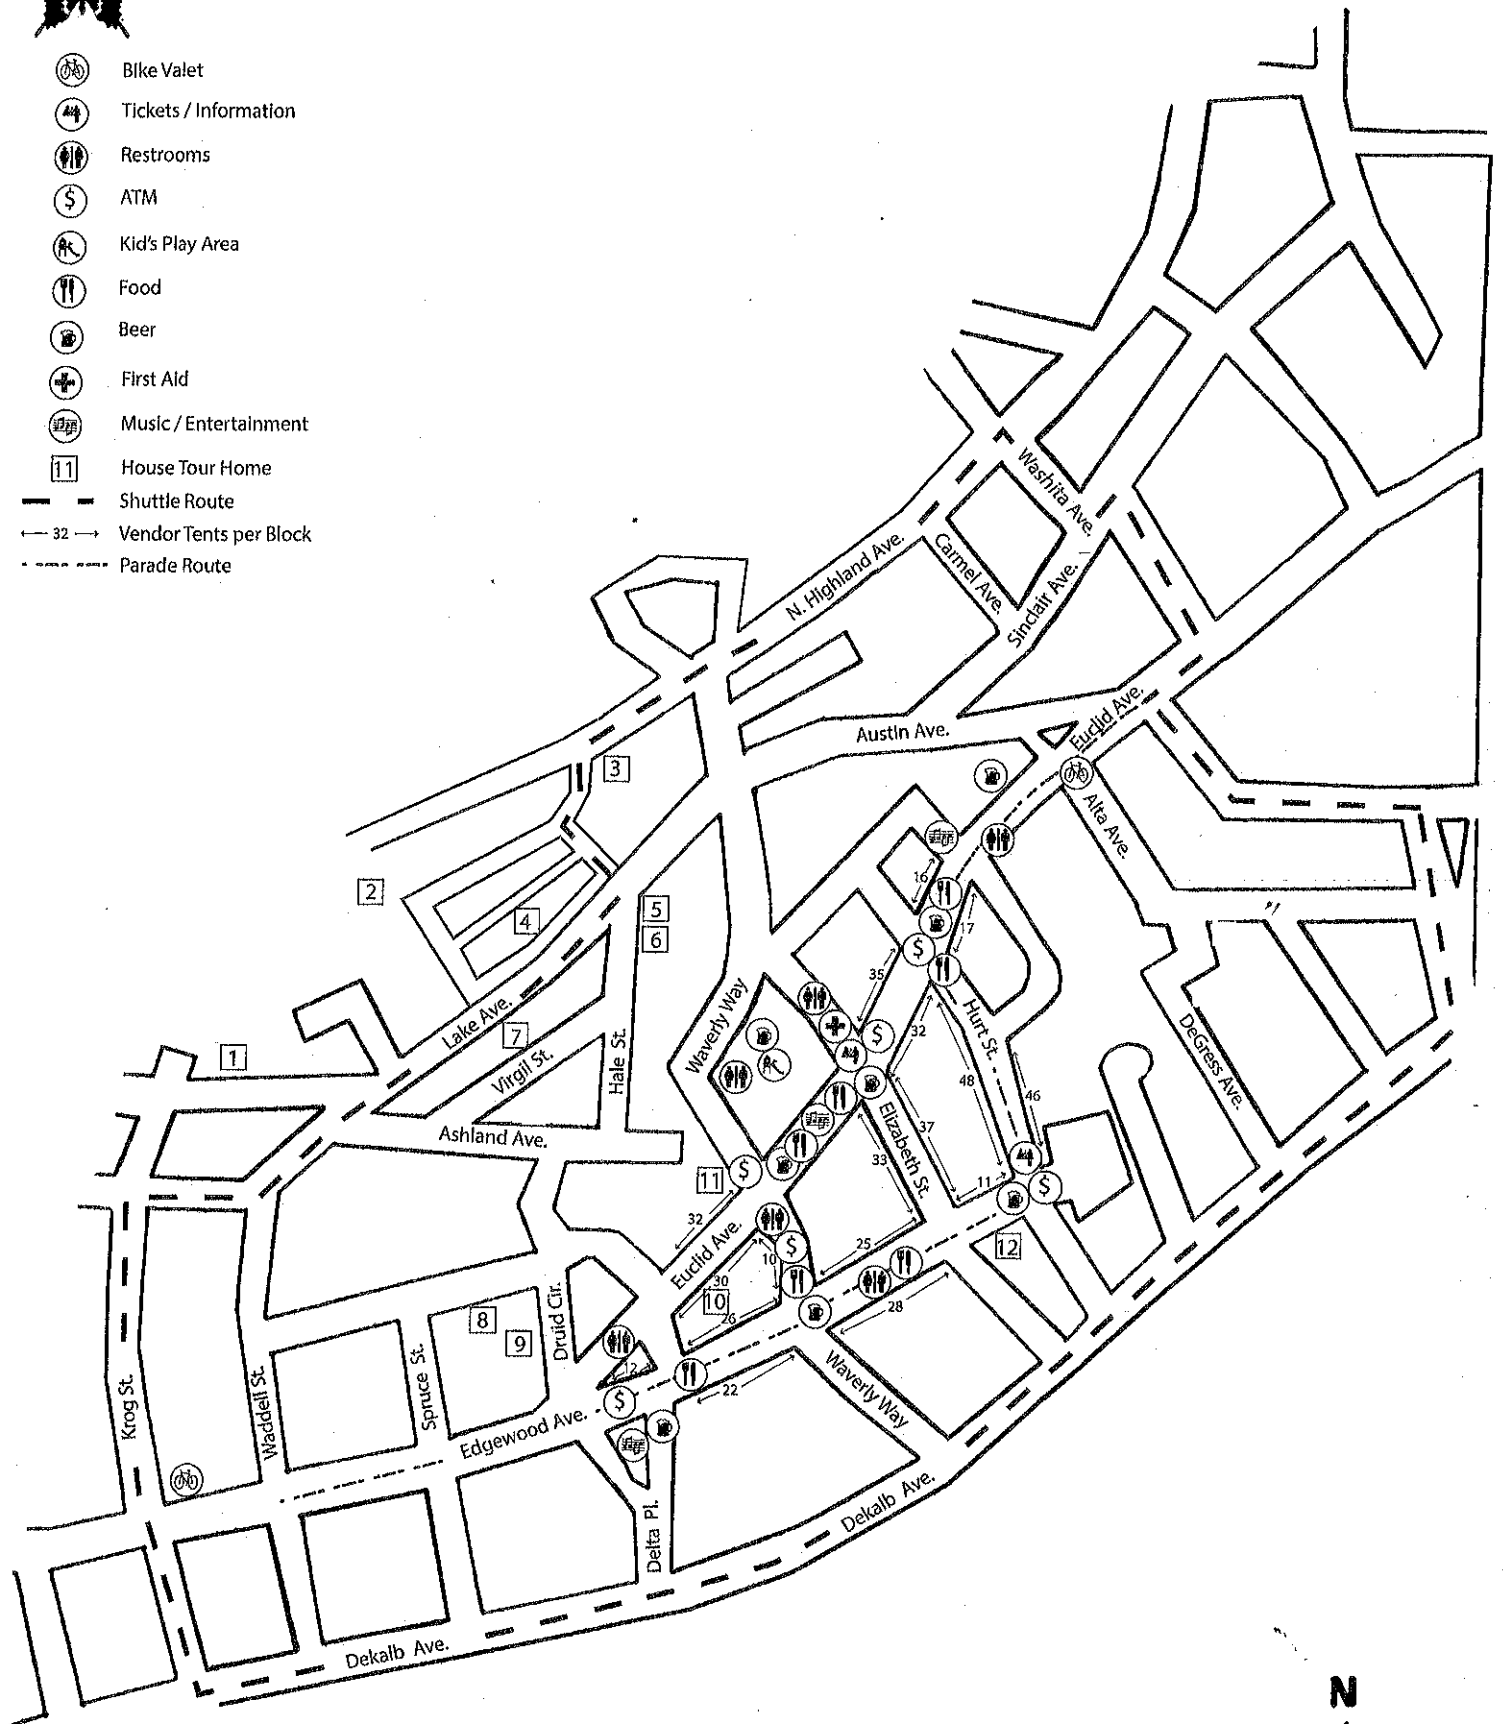

Inman Park Festival 2014

-  Tickets / Information
-  Restrooms
-  First Aid / Safety
-  Music / Entertainment
-  Power Poles
-  Water

Inman Park Festival 2014

-  Bike Valet
-  Tickets / Information
-  Restrooms
-  ATM
-  Kid's Play Area
-  Food
-  Beer
-  First Aid
-  Music / Entertainment
-  House Tour Home
-  Shuttle Route
-  Vendor Tents per Block
-  Parade Route

Exhibit Y

Parade Route turn by turn

| Street | Timing |
|---------------------------------------|-----------------|
| START: Edgewood Ave at Krog Street | 2PM EST |
| Edgewood Ave to intersection Hurt St | |
| Turn left onto Hurt St | |
| Hurt St to intersection Euclid Ave | |
| Turn right onto Euclid Ave | |
| Euclid Ave to intersection Austin Ave | |
| END: Euclid Ave at Austin Ave | Approx. 4PM EST |