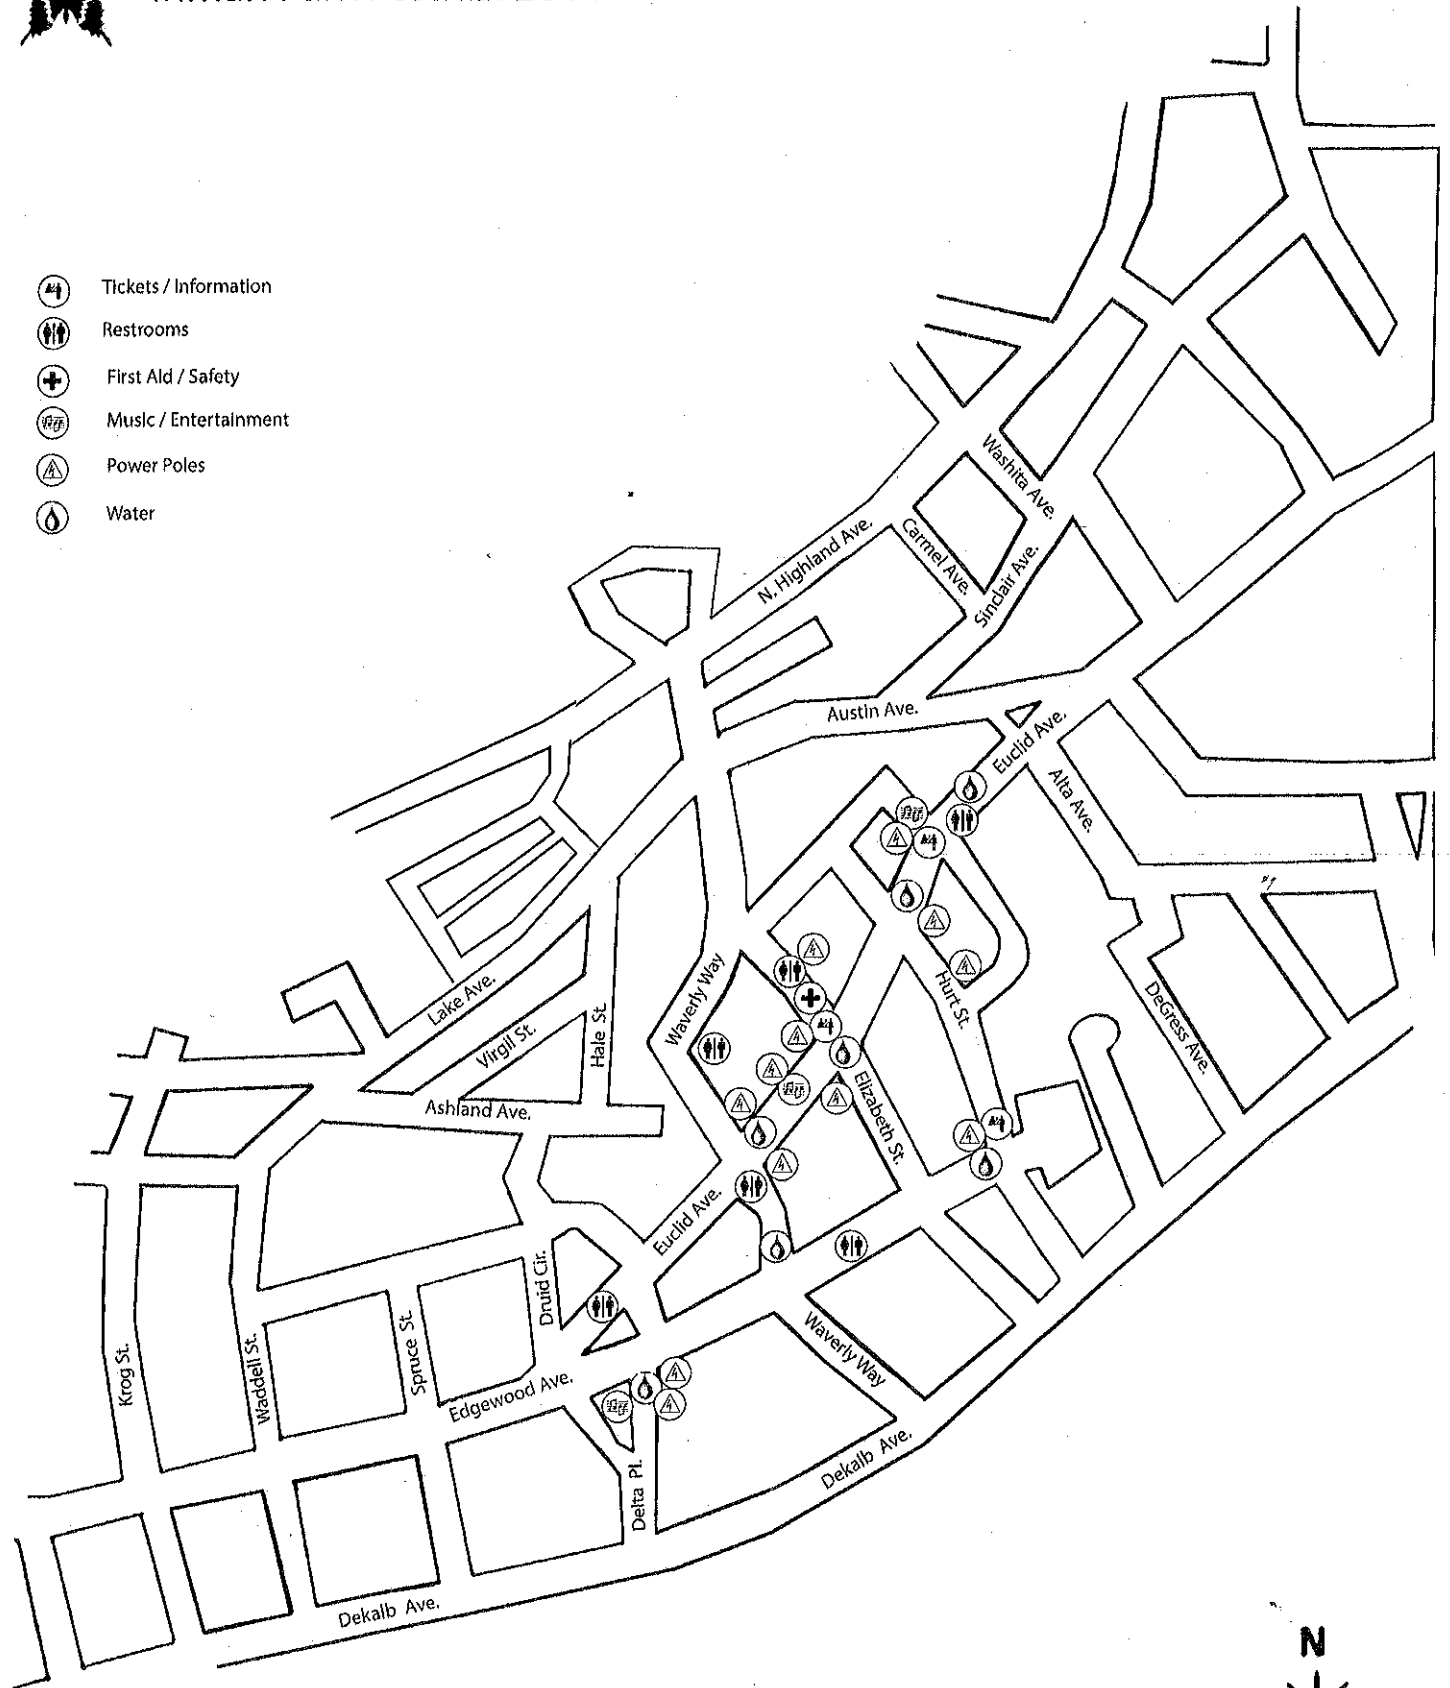

Inman Park Festival 2014

-  Tickets / Information
-  Restrooms
-  First Aid / Safety
-  Music / Entertainment
-  Power Poles
-  Water

Inman Park Festival 2014

-  Bike Valet
-  Tickets / Information
-  Restrooms
-  ATM
-  Kid's Play Area
-  Food
-  Beer
-  First Aid
-  Music / Entertainment
-  House Tour Home
-  Shuttle Route
-  Vendor Tents per Block
-  Parade Route

Inman Park Festival 2014 - Food + Drink

Inman Park Festival 2014 - Parade + Shuttle Route

- Parade Route
- - - - Shuttle Route

Inman Park Festival 2014 - Tickets + Info

Inman Park Festival 2014 - Parade

2014 Inman Park Festival and Tour of Homes

Exhibit Y

Parade Route turn by turn

| Street | Timing |
|---------------------------------------|-----------------|
| START: Edgewood Ave at Krog Street | 2PM EST |
| Edgewood Ave to intersection Hurt St | |
| Turn left onto Hurt St | |
| Hurt St to intersection Euclid Ave | |
| Turn right onto Euclid Ave | |
| Euclid Ave to intersection Austin Ave | |
| END: Euclid Ave at Austin Ave | Approx. 4PM EST |