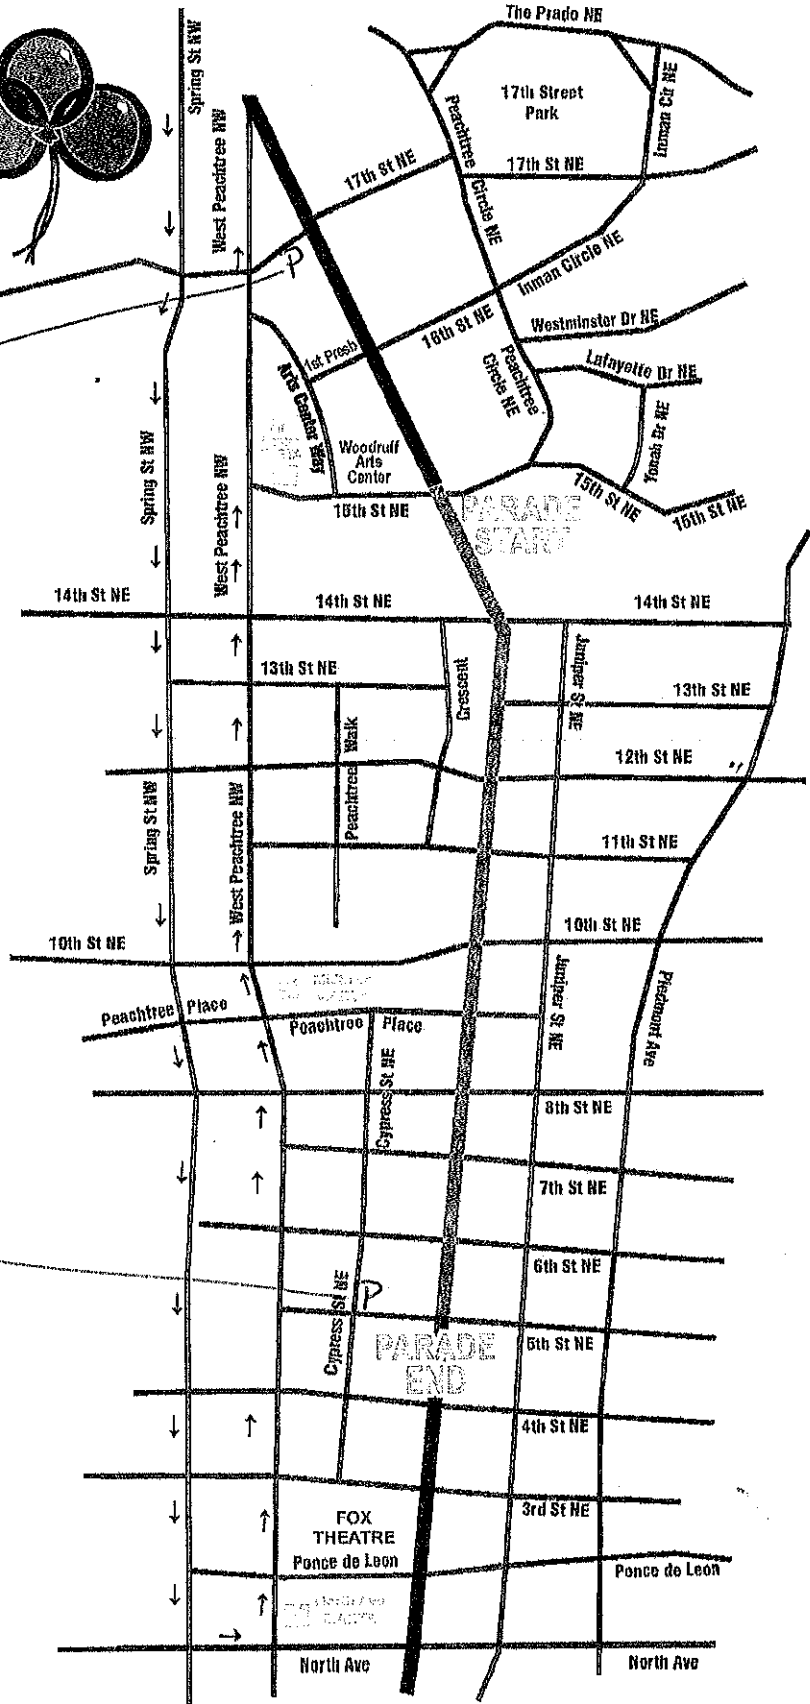

**ATLANTA**  
**ST. PATRICK'S**  
**PARADE 2014**

*text  
15' x 15'  
EMS*

*Parade*

**M** MARTA Train  
**█** PARADE ROUTE

*Parade  
EMS*

*Stage  
Mobile*

**PARADE END**

**PARADE START**

*Text*

*15' x 15'  
tent  
1439 Peachtree St*

**ATLANTA**  
**ST. PATRICK'S**  
**PARADE 2014**

 MARTA Train  
 PARADE ROUTE

ST. PATRICK'S  
PARADE 2014

5 Reg  
3 ADA ←

P = Portalets

1 ADA  
4 Reg

PARADE ROUTE

Atlanta St. Patrick's Parade Route

Stepping off at 16<sup>th</sup> and Peachtree, continuing down Peachtree Street to 5<sup>th</sup> Street and disbanding