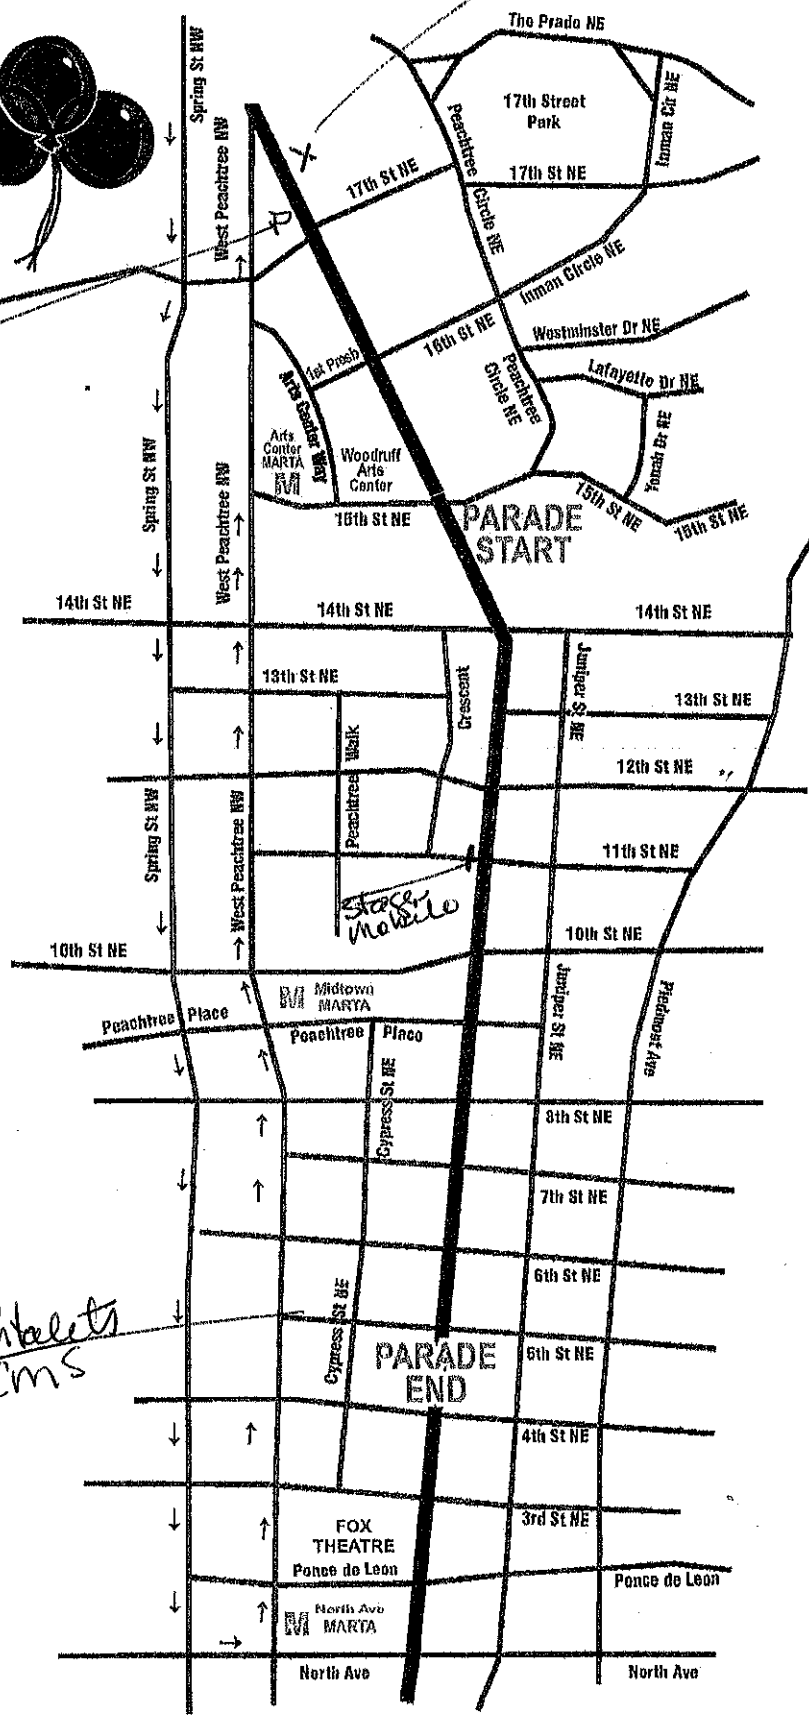

**ATLANTA**  
**ST. PATRICK'S**  
**PARADE 2014**

*text  
15' x 15'  
EMS*

*Parade*

**M** MARTA Train  
**█** PARADE ROUTE

*Parade  
EMS*

*Stage  
Mobile*

**PARADE END**

**PARADE START**

*Text*

*15' x 15'  
tent  
1439 Peachtree St*

**ATLANTA**  
**ST. PATRICK'S**  
**PARADE 2014**

 MARTA Train  
 PARADE ROUTE

ST. PATRICK'S  
PARADE 2014

5 Reg  
3 ADA ←

P = Portalets

1 ADA  
4 Reg

PARADE ROUTE

Atlanta St. Patrick's Parade Route

Stepping off at 16<sup>th</sup> and Peachtree, continuing down Peachtree Street to 5<sup>th</sup> Street and disbanding