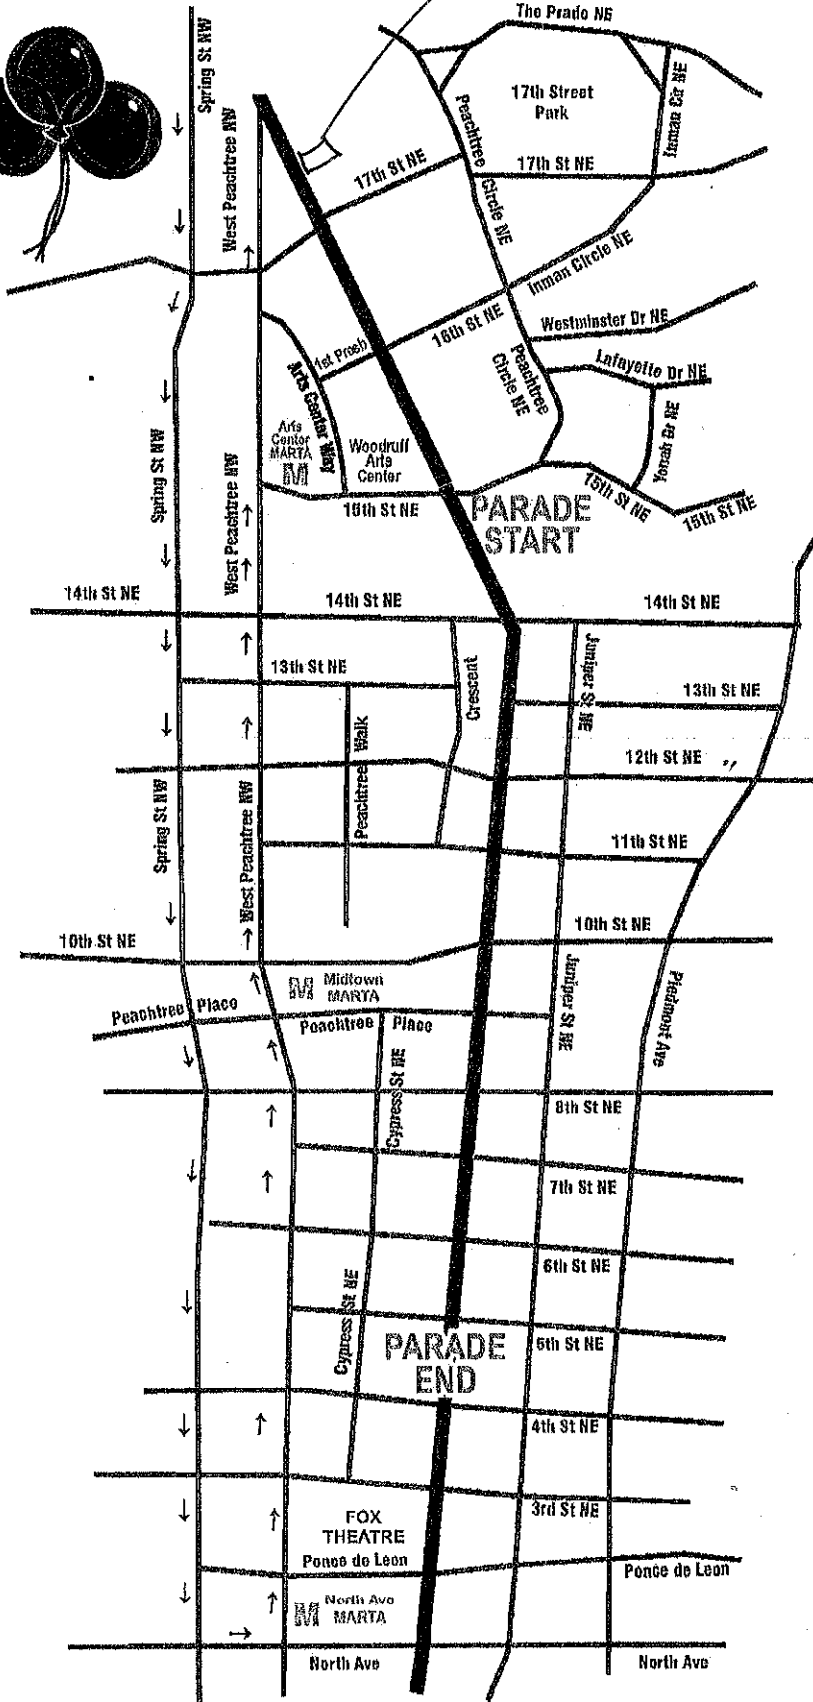

**ATLANTA**  
**ST. PATRICK'S**  
**PARADE 2014**

*text  
15' x 15'  
EMS*

*Parade*

**M** MARTA Train  
**█** PARADE ROUTE

*Parade  
EMS*

*Stage  
Mobile*

**PARADE END**

**PARADE START**

*Text*

*15' x 15'  
tent  
1439 Peachtree St*

**ATLANTA**  
**ST. PATRICK'S**  
**PARADE 2014**

 MARTA Train  
 PARADE ROUTE

ST. PATRICK'S  
PARADE 2014

5 Reg  
3 ADA ←

P = Portalets

1 ADA  
4 Reg

PARADE ROUTE

Atlanta St. Patrick's Parade Route

Stepping off at 16<sup>th</sup> and Peachtree, continuing down Peachtree Street to 5<sup>th</sup> Street and disbanding