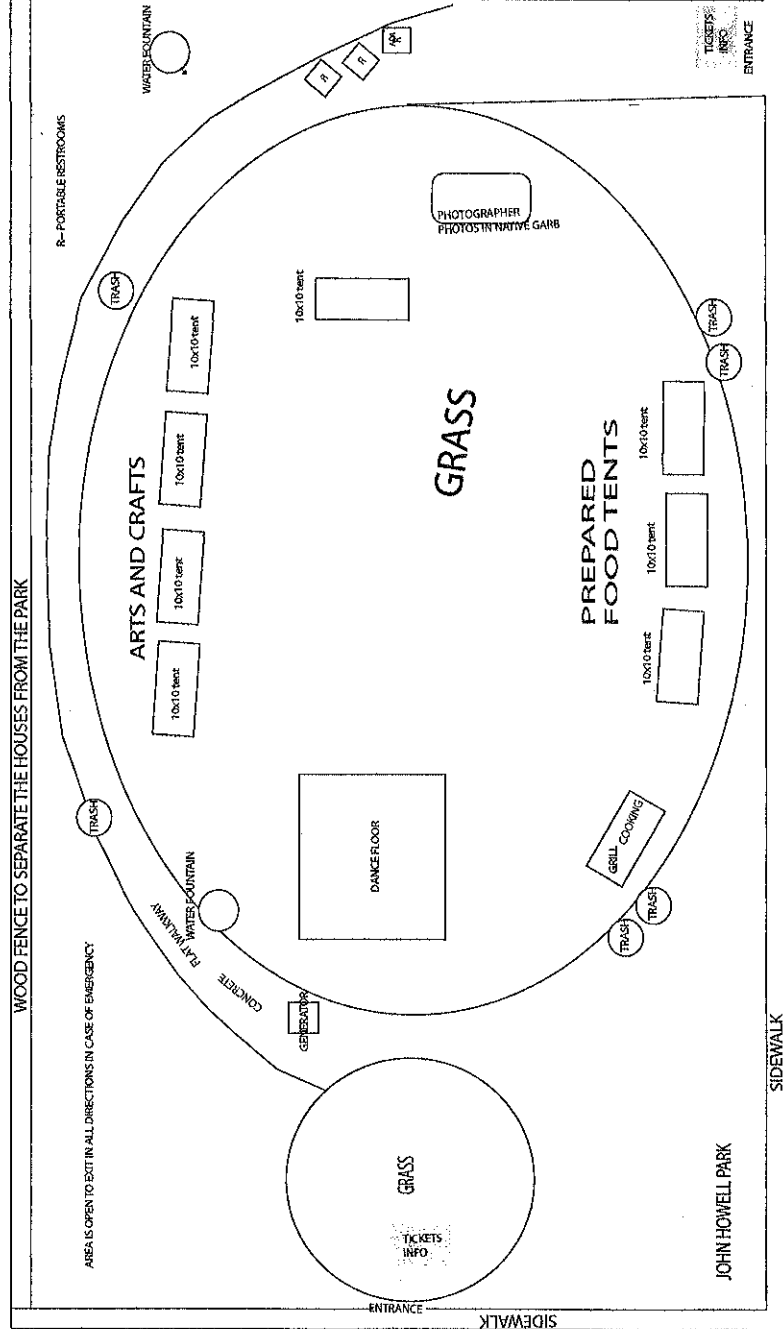

ARCADIA STREET

PARKING

DELEON STREET
PARKING

PARKING

VIRGINIA CIR

PARKING

WOOD FENCE TO SEPARATE THE HOUSES FROM THE PARK

Playground

R- PORTABLE RESTROOMS

ARTS AND CRAFTS

PREPARED FOOD TENTS

GRASS

DANCE FLOOR

GRILL COOKING

PHOTOGRAPHER
PHOTOSTYLIST NATIVE GARB

AREA IS OPEN TO EXIT IN ALL DIRECTIONS IN CASE OF EMERGENCY

TRASH

FLYING W/

WATER FOUNTAIN

CONCRETE

GENERATOR

ENTRANCE

GRASS

TRASH

TRASH

10x10 tent

10x10 tent

10x10 tent

10x10 tent

10x10 tent

10x10 tent

10x10 tent