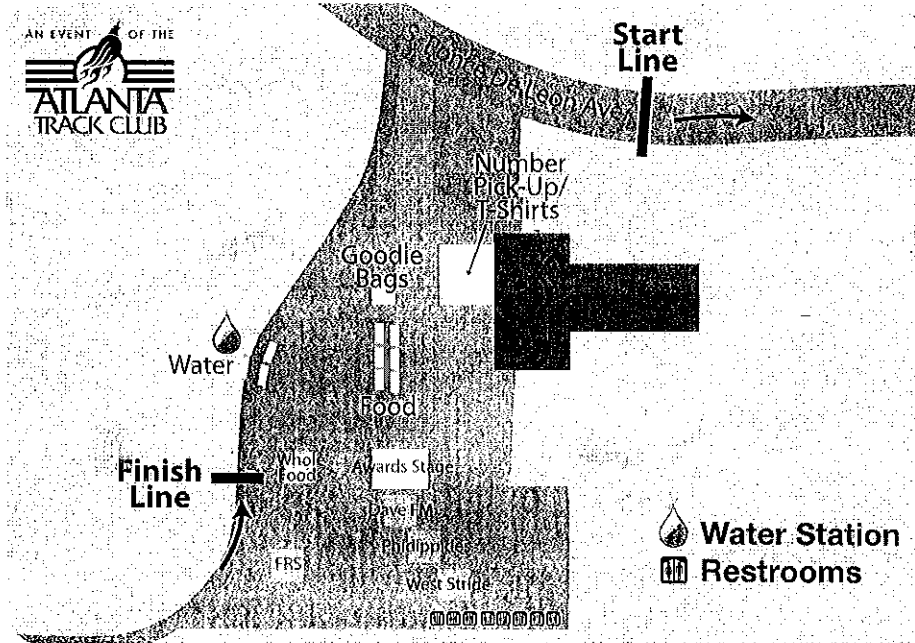

ATLANTA WOMEN'S 5K

2014 Atlanta Women's Race

TURN BY TURN COURSE

DIRECTIONS

Start 1585 S Ponce De Leon Ave & head east

Right on Clifton Rd

Slight left staying on Clifton Rd

Right on McLendon Ave

Right on Moreland Ave

Right on Fairview Rd

Right on Oakdale Rd

Left on North Ave

Continue with slight left onto Candler Park bikepath

Left off bikepath at intersection of Clifton Terr

Finish on bikepath, adjacent to 1585 S Ponce De Leon Ave