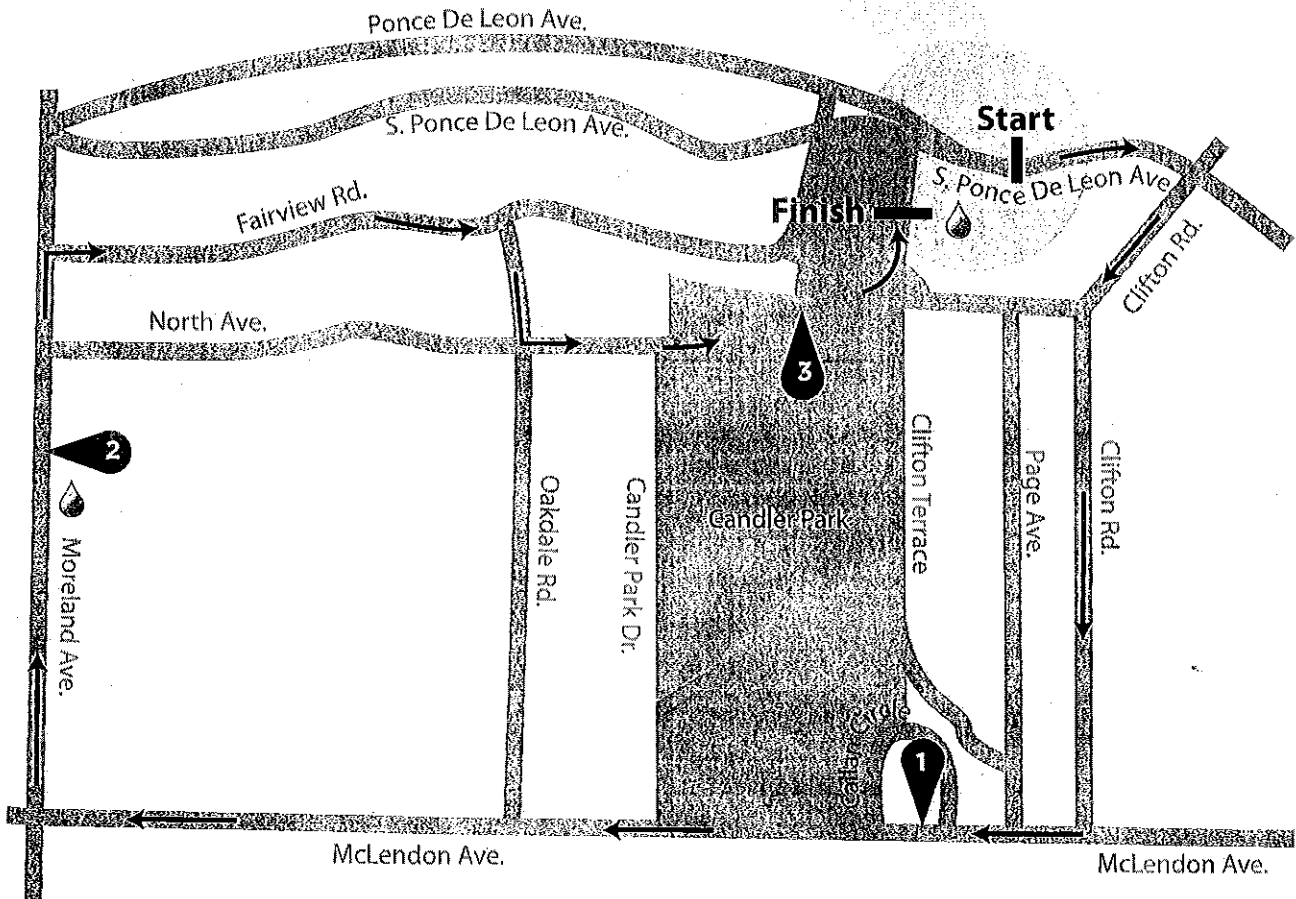

ATLANTA WOMEN'S 5K

2014 Atlanta Women's Race

TURN BY TURN COURSE

DIRECTIONS

Start 1585 S Ponce De Leon Ave & head east

Right on Clifton Rd

Slight left staying on Clifton Rd

Right on McLendon Ave

Right on Moreland Ave

Right on Fairview Rd

Right on Oakdale Rd

Left on North Ave

Continue with slight left onto Candler Park bikepath

Left off bikepath at intersection of Clifton Terr

Finish on bikepath, adjacent to 1585 S Ponce De Leon Ave