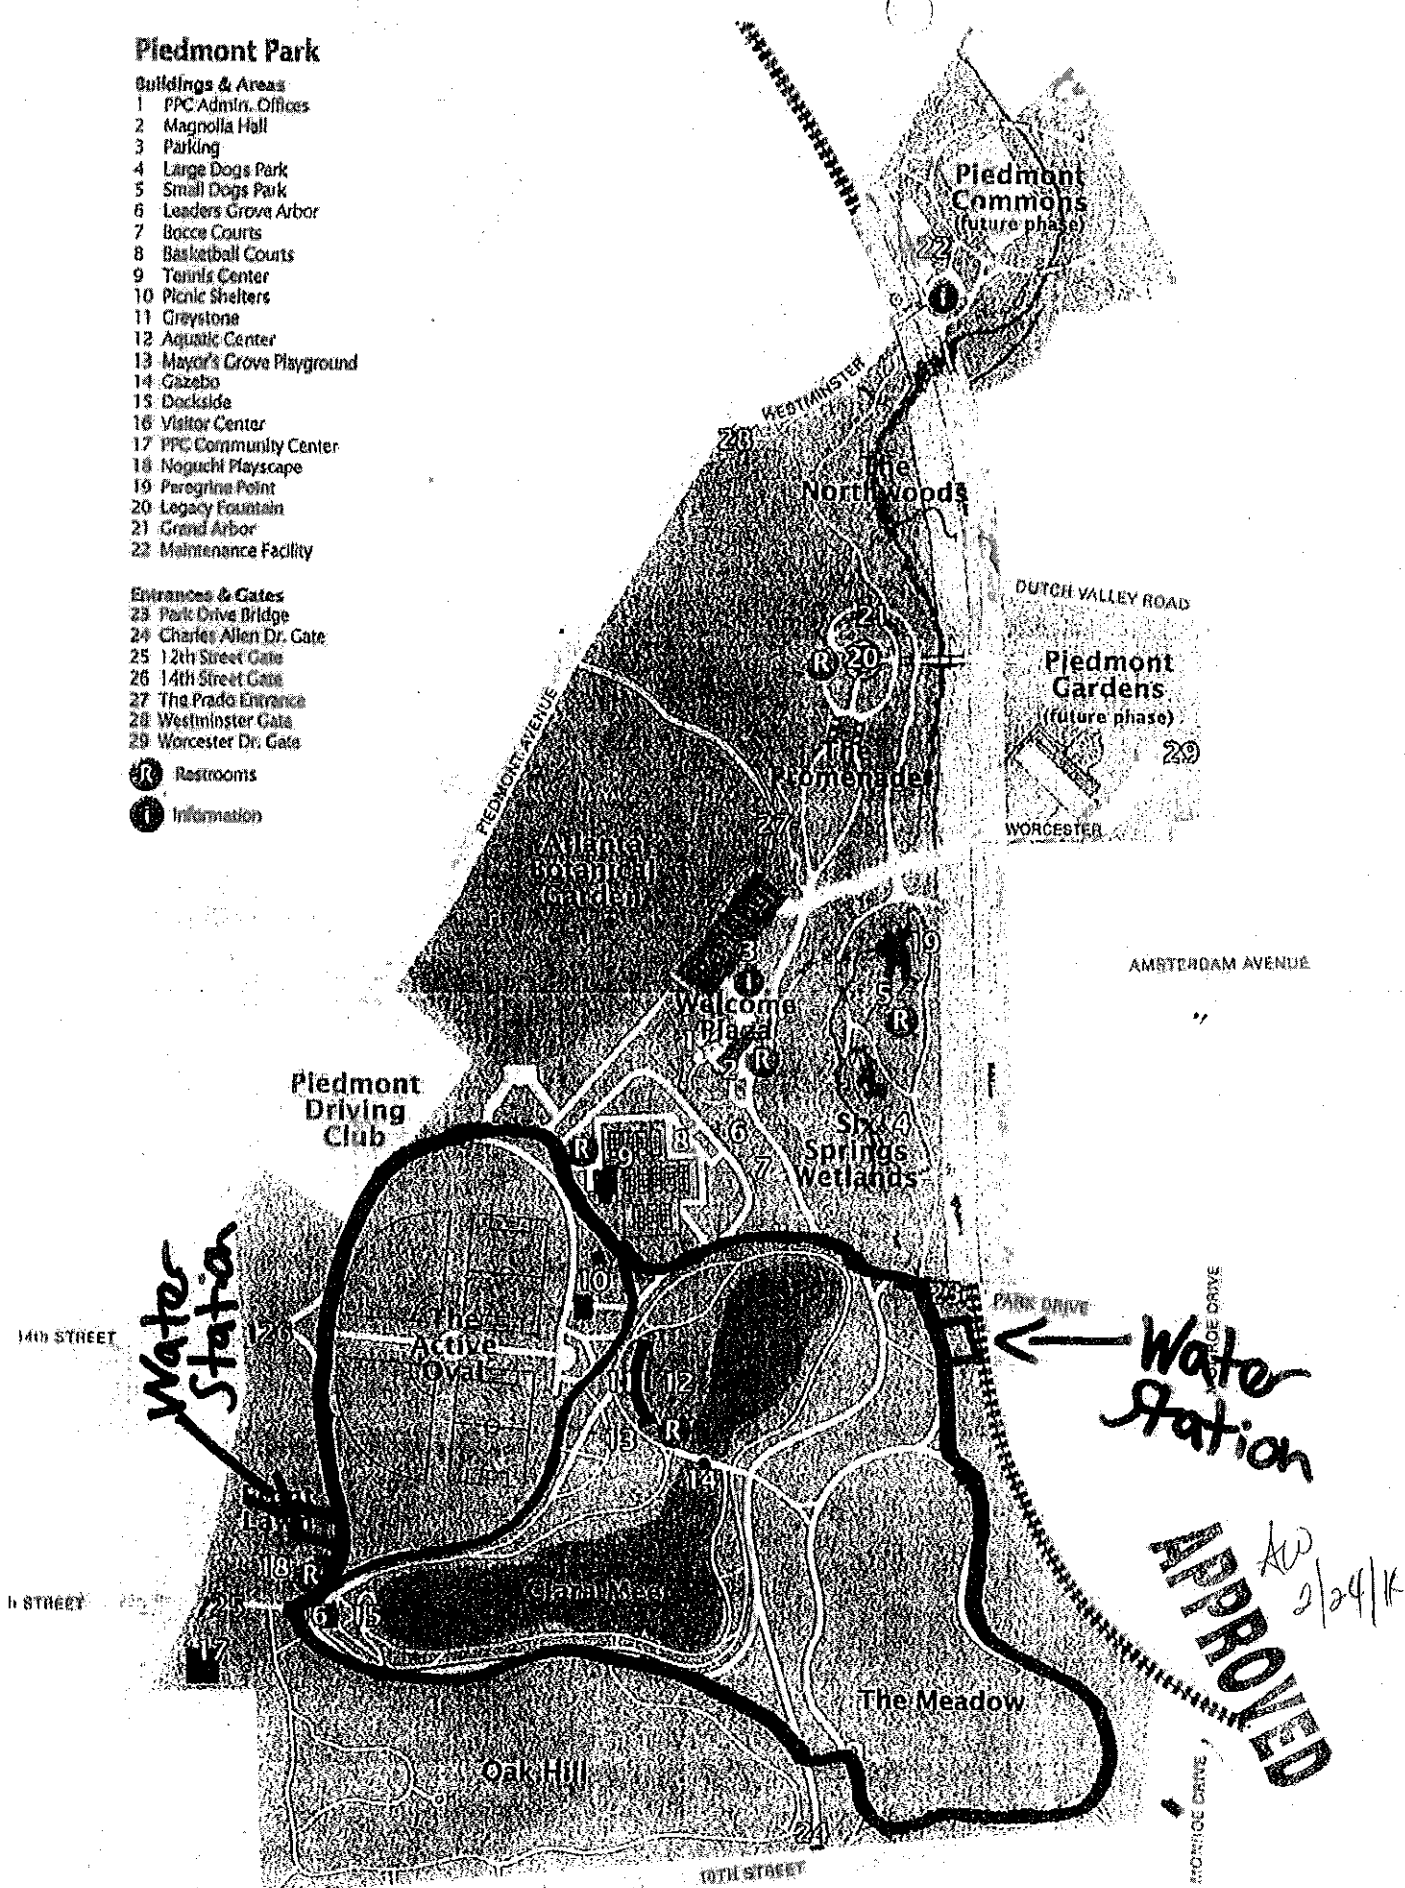

Piedmont Park

Buildings & Areas

- 1 PPC Admin. Offices
- 2 Magnolia Hall
- 3 Parking
- 4 Large Dogs Park
- 5 Small Dogs Park
- 6 Leaders Grove Arbor
- 7 Bocce Courts
- 8 Basketball Courts
- 9 Tennis Center
- 10 Picnic Shelters
- 11 Greystone
- 12 Aquatic Center
- 13 Mayor's Grove Playground
- 14 Gazebo
- 15 Dockside
- 16 Visitor Center
- 17 PPC Community Center
- 18 Noguchi Playscape
- 19 Peregrine Point
- 20 Legacy Fountain
- 21 Grand Arbor
- 22 Maintenance Facility

Entrances & Gates

- 23 Park Drive Bridge
- 24 Charles Allen Dr. Gate
- 25 12th Street Gate
- 26 14th Street Gate
- 27 The Prado Entrance
- 28 Westminster Gate
- 29 Worcester Dr. Gate

 Restrooms

 Information

A Village for A Village

Route Map/ Directional Guide- April 12, 2014- Run Like Hell 5K- Oakland Cemetery

1. Start—Interior Path/ Road inside Cemetery (parallel to Memorial Drive) West
2. Go west on interior path of Cemetery
3. Exit Cemetery – Path becomes Martin Luther King, Jr. Drive
4. Turn left on Grant Street
5. CROSS Memorial Drive, staying on Grant Street
6. Turn left on Woodward Avenue
7. Turn RIGHT on Cherokee Avenue
8. PASS Georgia Avenue
9. Turn RIGHT on Pavillion Street
10. Turn left on Oakland Avenue
11. Turn LEFT on Augusta Avenue (Water Stop on left at Augusta & Cherokee)
12. Turn LEFT on Cherokee Avenue
13. PASS Georgia Avenue
14. Turn LEFT on Woodward Avenue
15. Turn RIGHT on Grant Street
16. CROSS Memorial Drive
17. Turn RIGHT on M.L.K. Jr. Drive
18. Enter Cemetery gates—MLK, Jr. becomes interior Cemetery path
19. Pass the Start line banner.
20. Turn left on interior path/ road
21. Turn left at the stables
22. Proceed to finish line clocks next to the Cemetery Offices