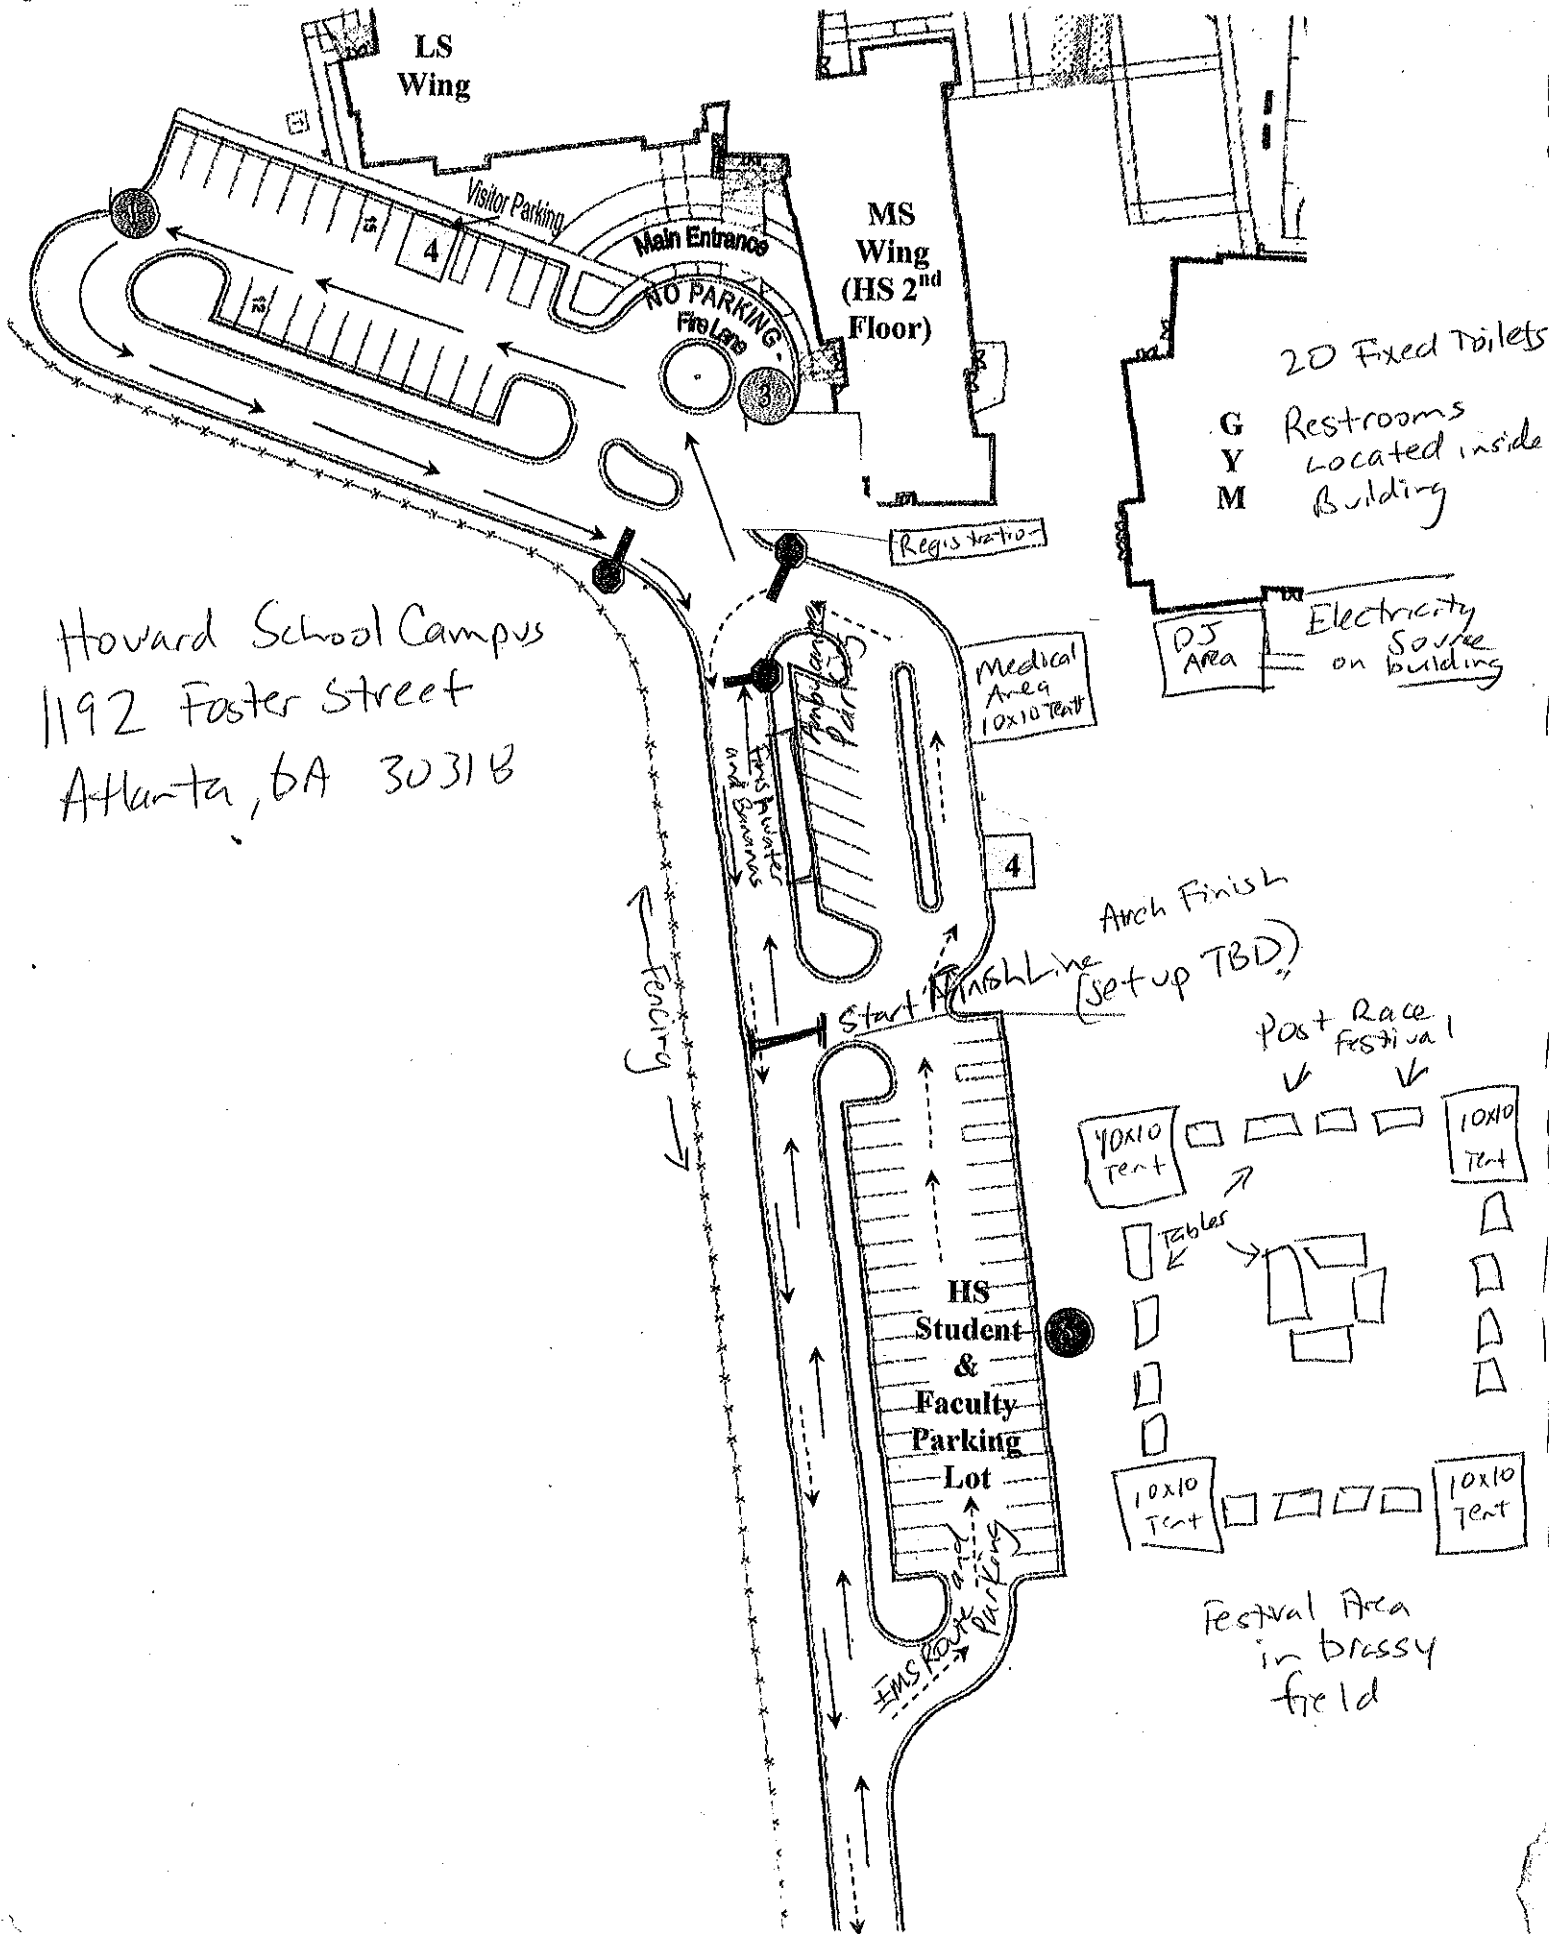

Course Marshall Stations :

1. Bottom of Northside Dr. Hill, under bridge, between 17th + 16th streets. (2 course marshalls)
2. In front of car wash on Northside Dr., south of 14th street (2 course marshalls)
3. Hampton + North side w/ APD (1 course marshalls)
4. In front of 935M Apartments on Marietta Street (1 course marshalls)
5. 10th street → K... the Hill Crew (2 course marshalls)
6. In front of West side stor provisions Parking Entram (1 course marshalls)

HUFF Rd - TAMARA

FOSTER ST. - JANIA

SITE PLAN

Atlanta Men's 5K course proposed turn by turn

Start on Sydney Marcus heading West
Left to stay on Sydney Marcus
Right on Morosgo
Left on Camelia
Left on Main Street
Left on Piedmont Ave
Travel Piedmont Ave to Peachtree Rd
Uturn at Peachtree Rd
Travel Piedmont Ave towards Lindbergh
Right at Sydney Marcus
Left at Lindbergh Lane
Left at Main Street
Finish on Main Street NE

runningnerds 5K proposed course turn by turn

Start: The Howard School, 1192 Foster Street, Atlanta, GA
Left on Foster Street
Right on Huff Road
Right on 17th Street
Right on Northside Drive
Sharp Right on Marietta Street
Veer Left to continue on W. Marietta
Right on Brady Ave
Right on 10th Street
Left on Howell Mill Road
Left on Huff Road
Left on Foster Street
Right to Finish at The Howard School