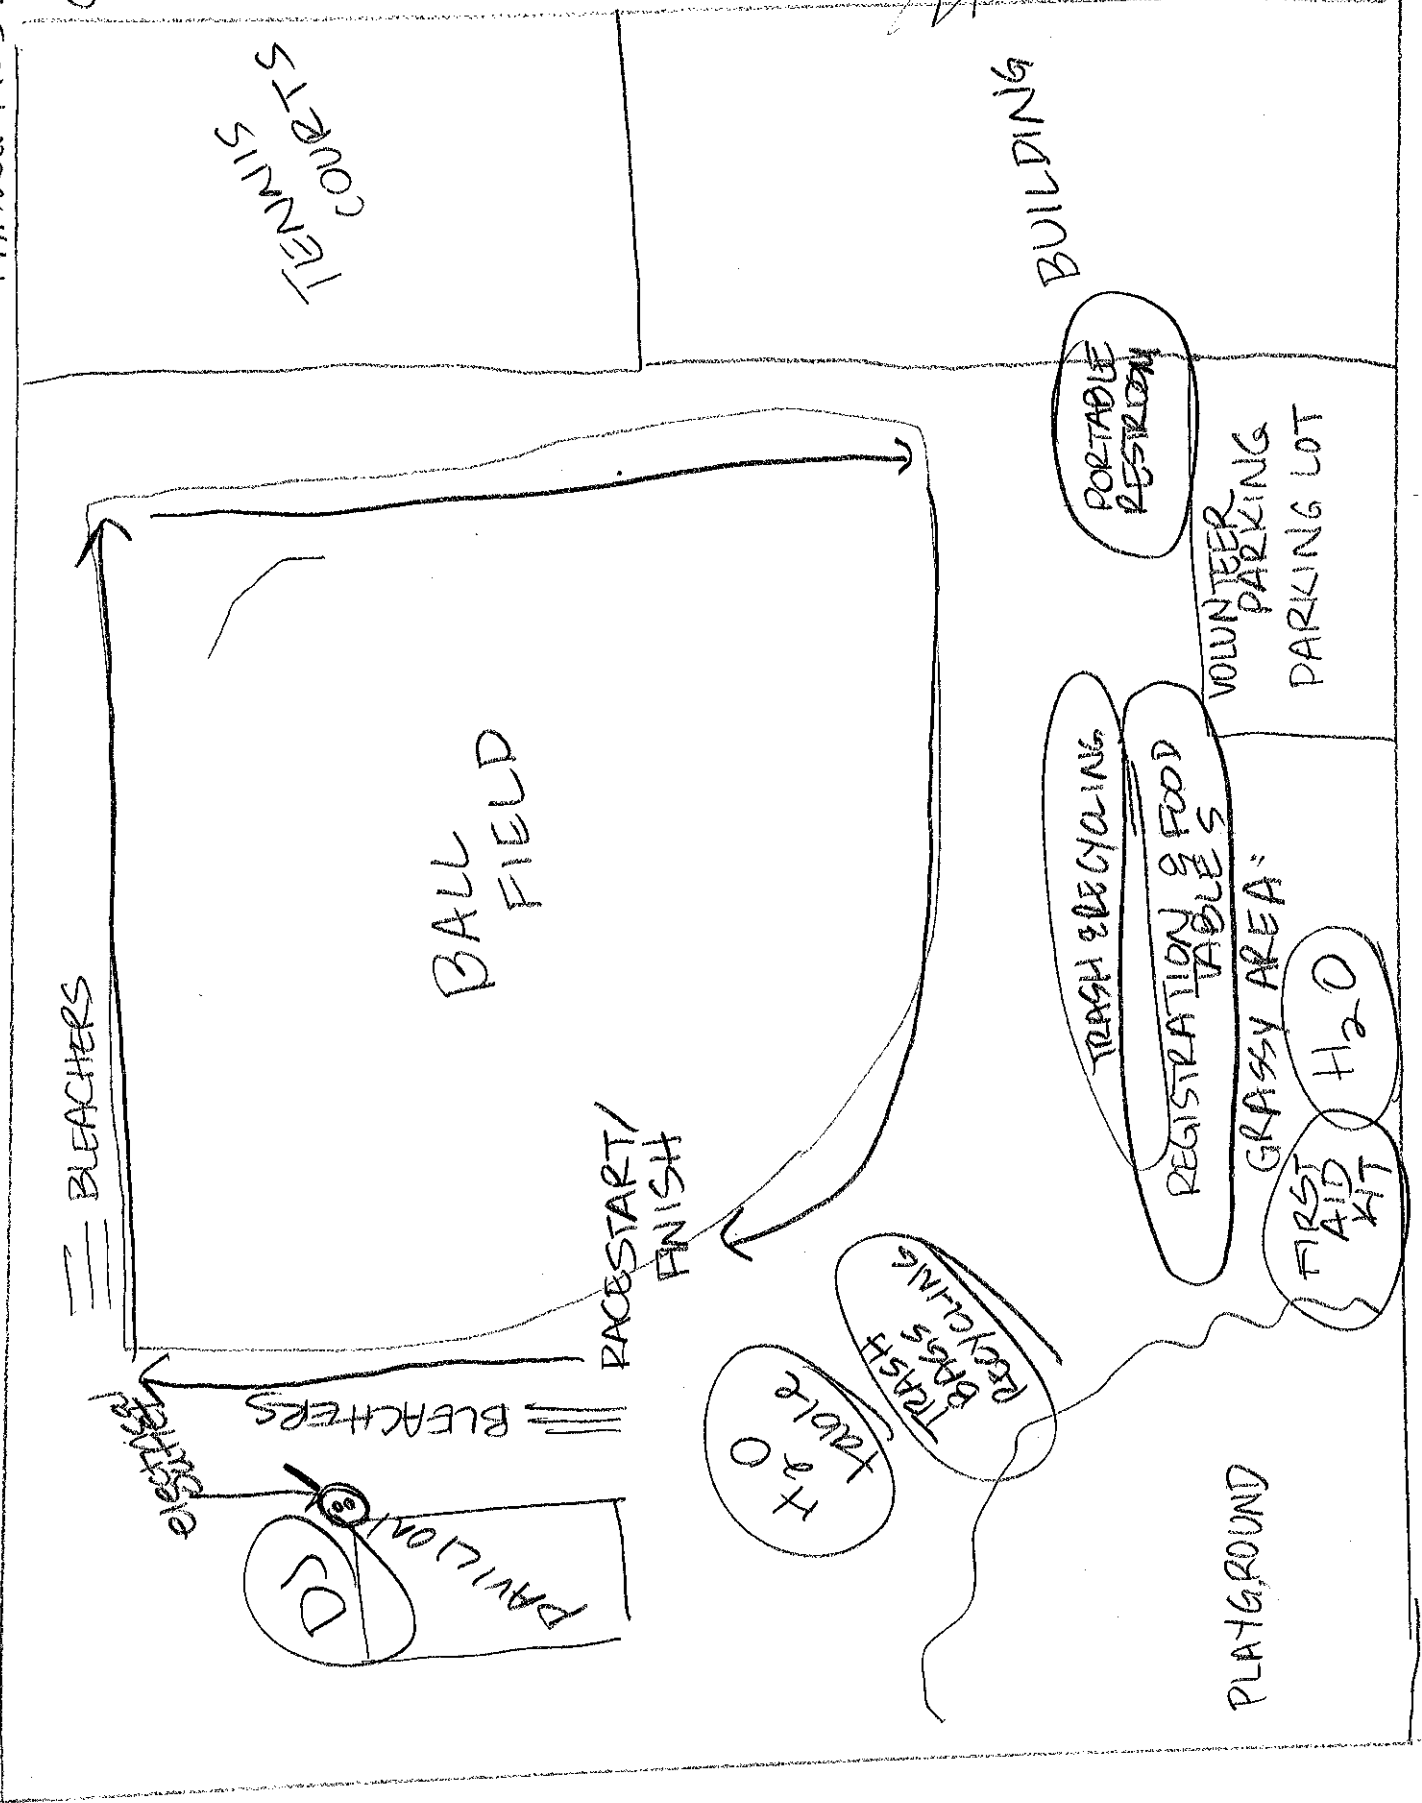

Bessie Branham Park

Kirkwood

5th Annual Kids Kick it for Cancer

Delano

Ridge Dale

Norwood

BLEACHERS

TENNIS COURTS

BALL FIELD

RACE START / FINISH

PAVILION
DJ
BLEACHERS

BUILDING

PORTABLE RESTROOM

VOLUNTEER PARKING LOT

TRASH RECYCLING

REGISTRATION & FOOD TABLES

GRASSY AREA

FIRST AID KIT
H₂O

H₂O table
TRASH bags recycling

PLAYGROUND