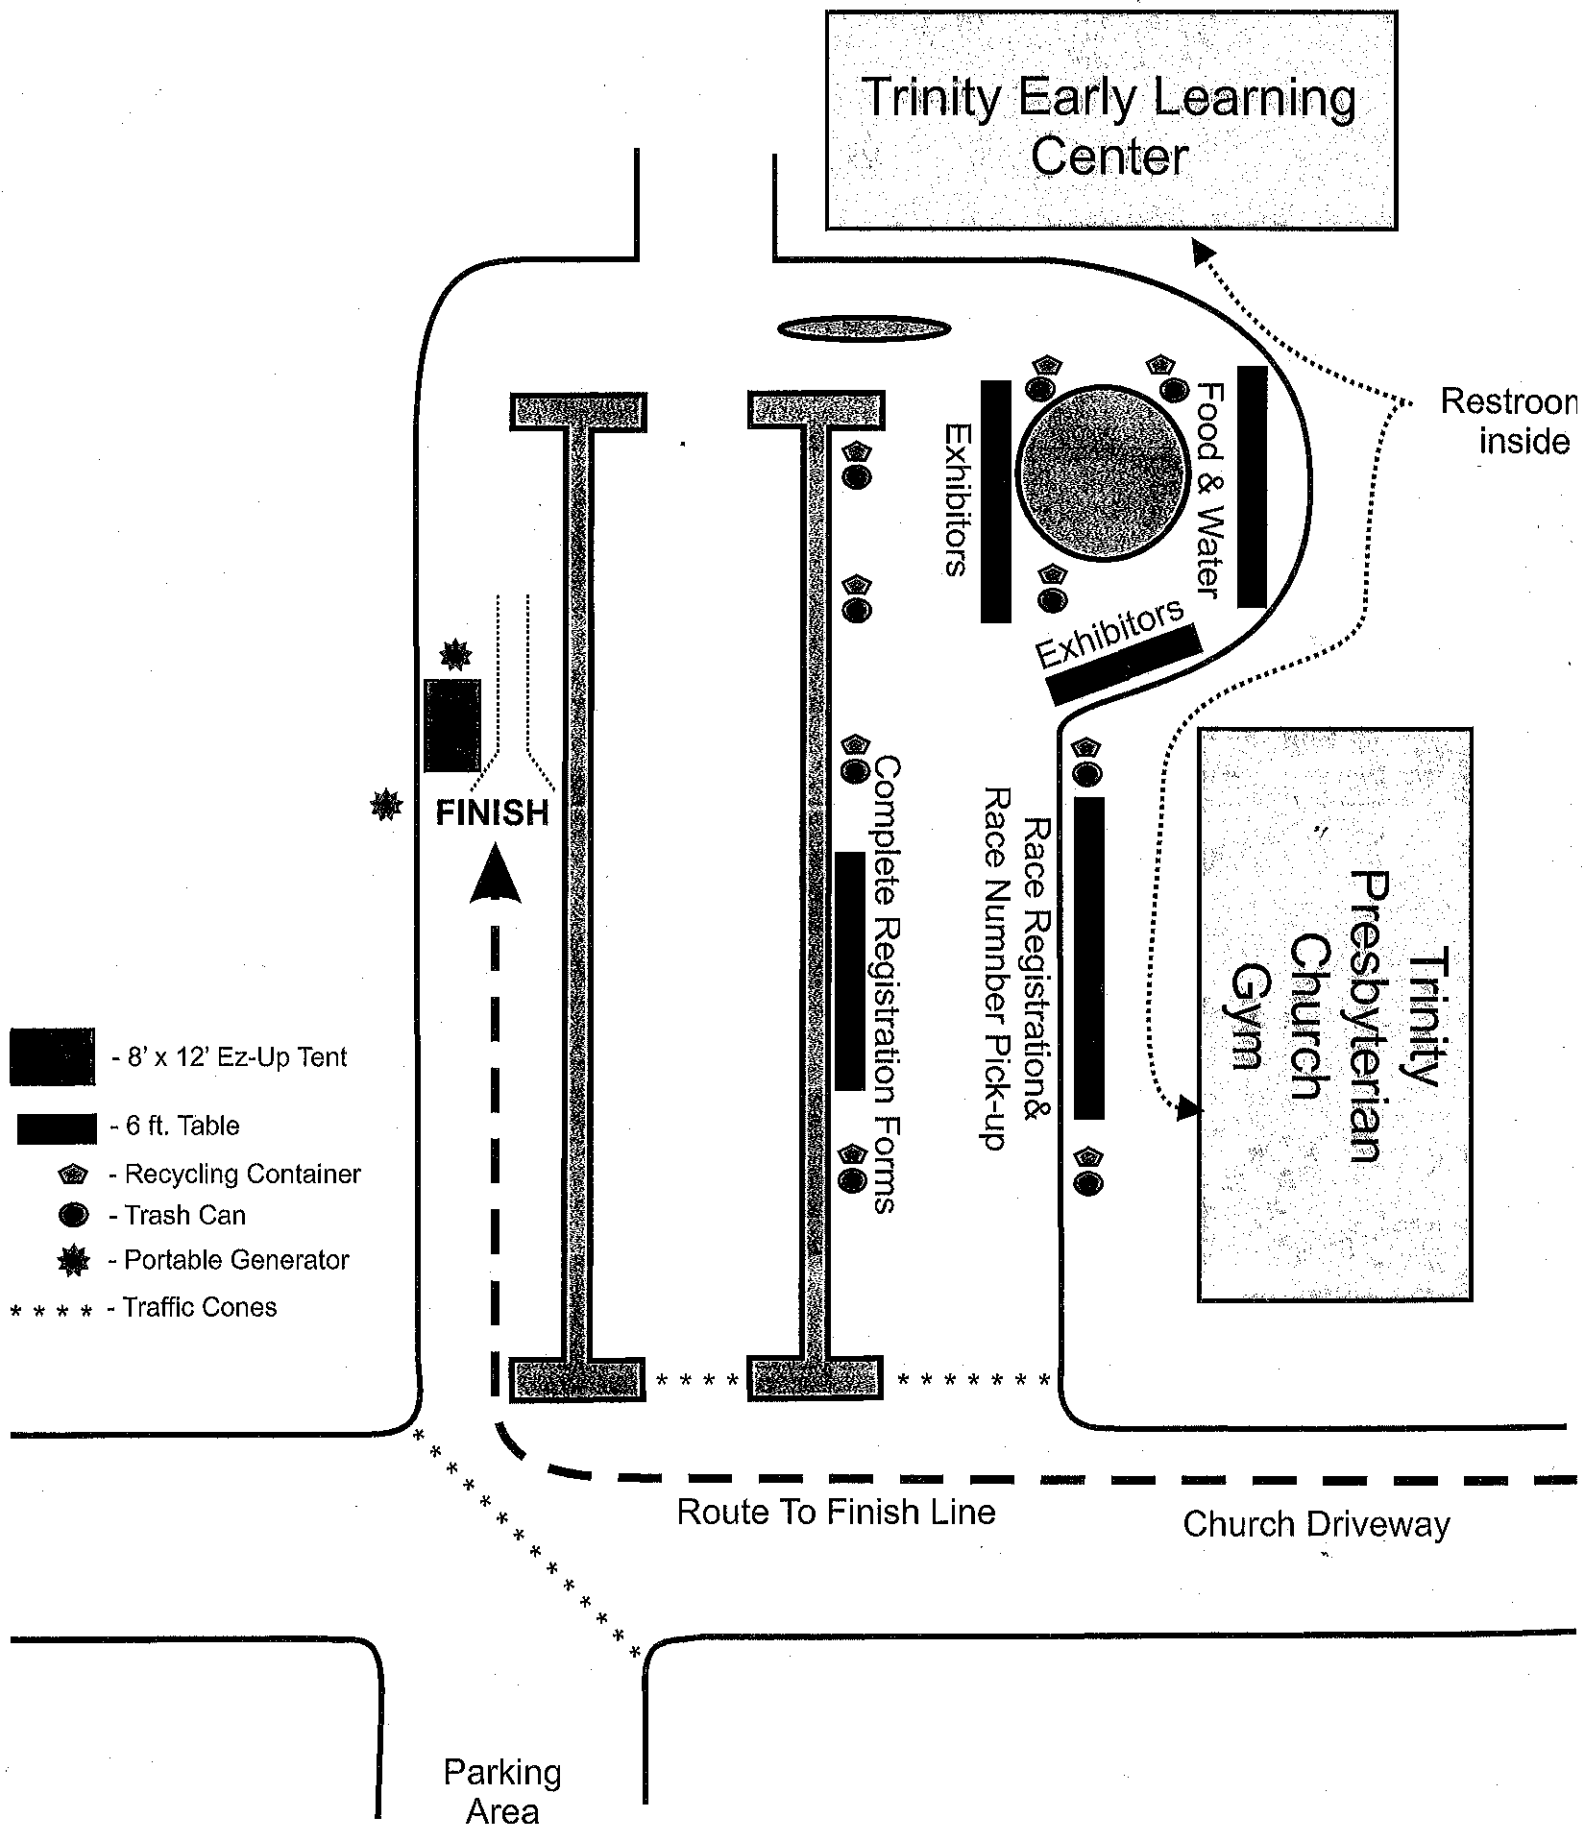

Trinity Early Learning Center  
**Miles for Smiles 5K**  
 Race Site Plan

# Miles for Smiles 5K Course

0 yds 200 400 600

Trinity NW Early Learning Center  
**Miles for Smiles 5K**  
Saturday, March 29, 2014

**Course Description**

**5K Route – 8:00am**

- ◆ Starting line is in the parking lot of Trinity Presbyterian Church near the front of the church.
- ◆ The race will begin through the parking lot and exit onto Howell Mill Road.
- ◆ Proceed south on Howell Mill Road to W. Wesley Road.
- ◆ East on W. Wesley to Northside Drive.
- ◆ South on Northside Drive to Peachtree Battle Avenue.  
(Southbound vehicle traffic will be put in the center directional lane for this one block. The lane will be coned off on the south end to insure northbound vehicle traffic is moved to the curb lane if necessary.)
- ◆ West on Peachtree Battle Avenue to Howell Mill Road.
- ◆ North on Howell Mill Road to the Trinity Presbyterian Church entrance just south of Moores Mill Road.
- ◆ East through the parking lot to the rear of the church adjacent to the gym for the finish line.

**Fun Run Route – 9:00am**

- ◆ Loop around Trinity Presbyterian Church building.
- ◆ Entirely on church property.