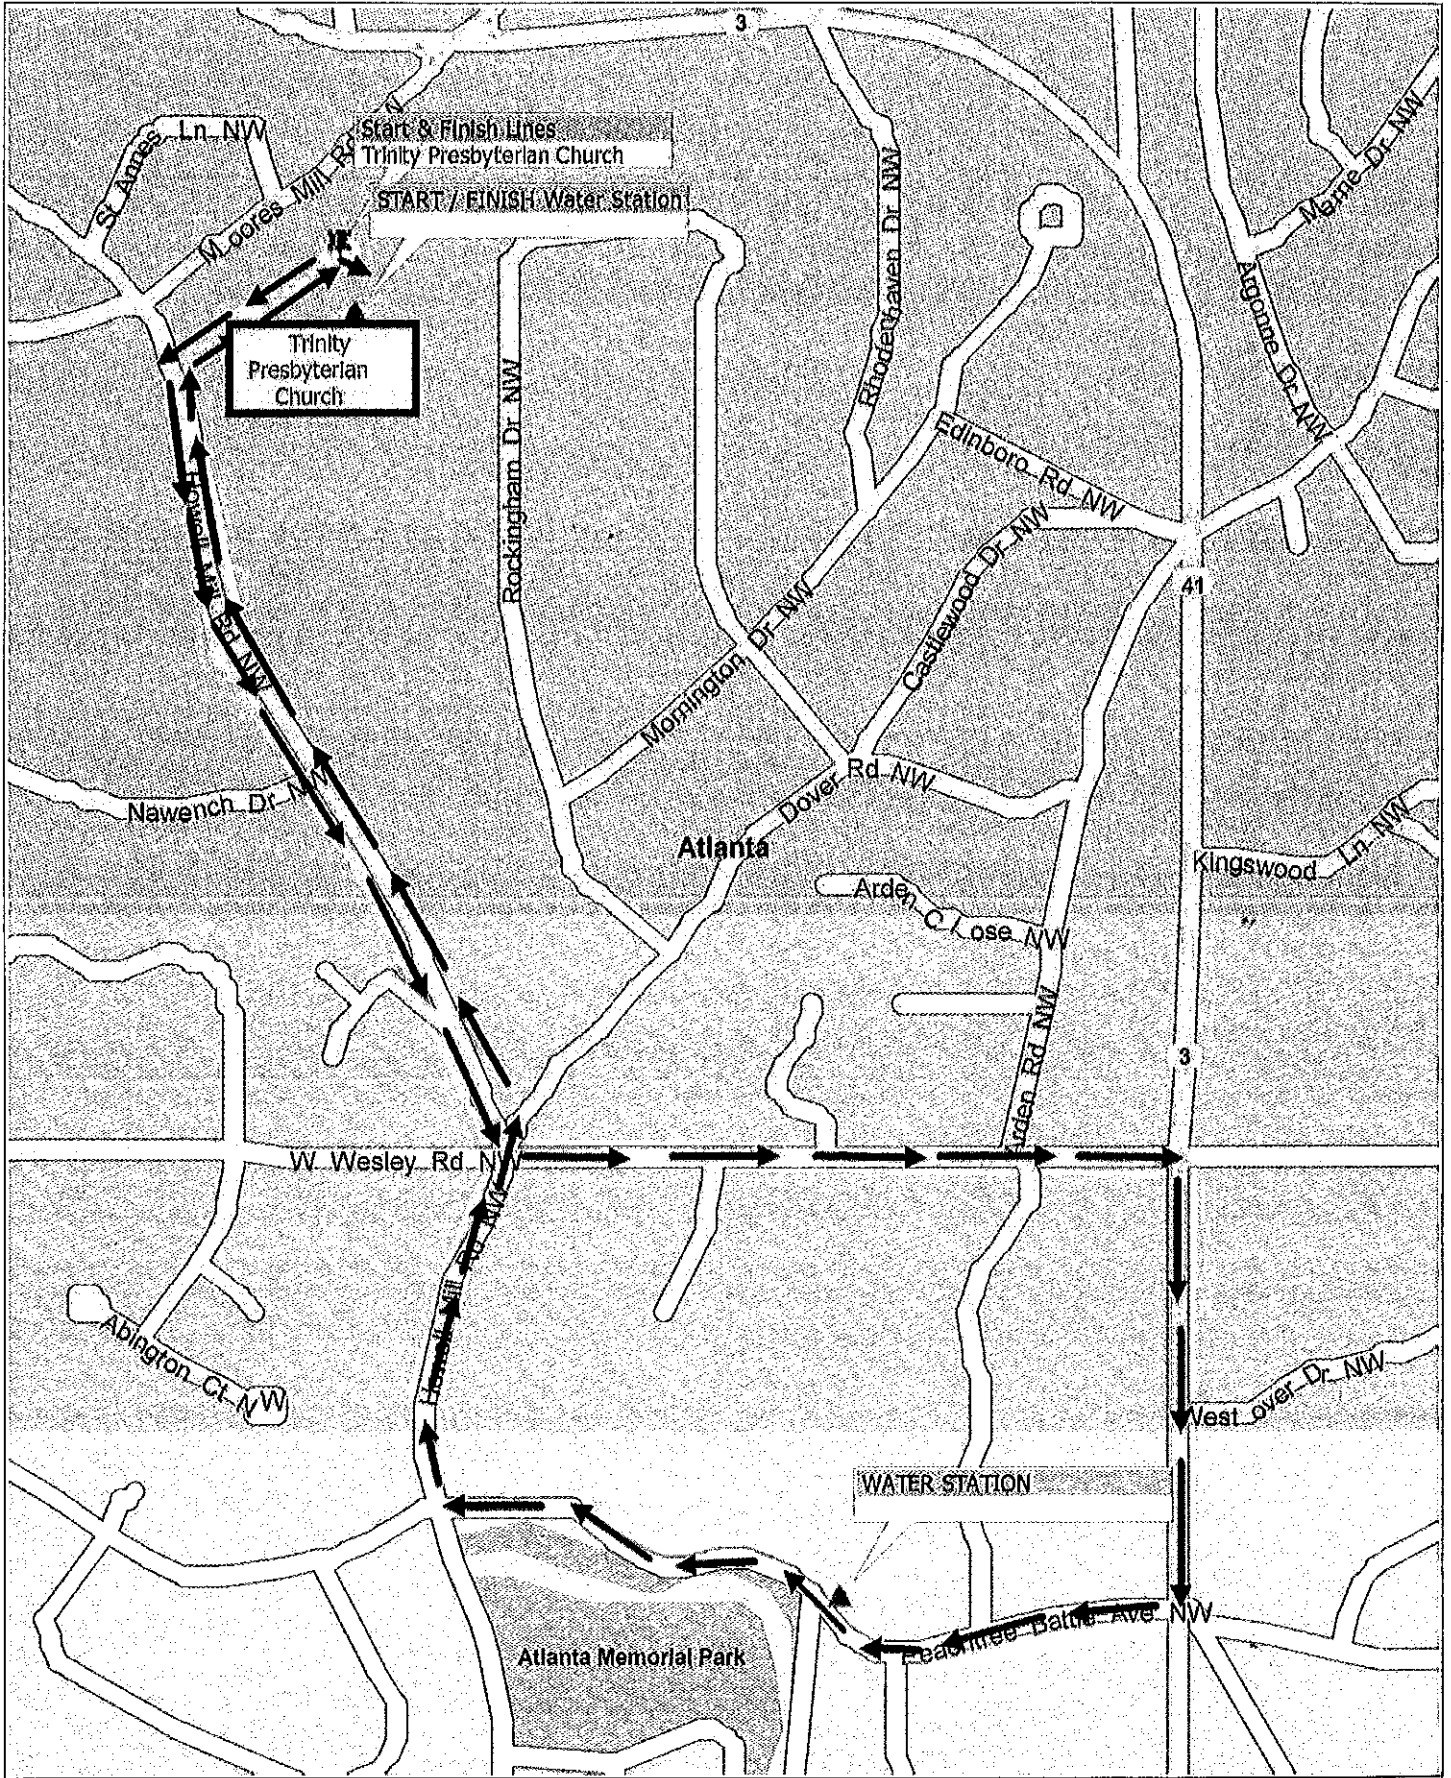

Trinity Early Learning Center  
**Miles for Smiles 5K**  
 Race Site Plan

# Miles for Smiles 5K Course

0 yds 200 400 600

Trinity NW Early Learning Center  
**Miles for Smiles 5K**  
Saturday, March 29, 2014

**Course Description**

**5K Route – 8:00am**

- ◆ Starting line is in the parking lot of Trinity Presbyterian Church near the front of the church.
- ◆ The race will begin through the parking lot and exit onto Howell Mill Road.
- ◆ Proceed south on Howell Mill Road to W. Wesley Road.
- ◆ East on W. Wesley to Northside Drive.
- ◆ South on Northside Drive to Peachtree Battle Avenue.  
(Southbound vehicle traffic will be put in the center directional lane for this one block. The lane will be coned off on the south end to insure northbound vehicle traffic is moved to the curb lane if necessary.)
- ◆ West on Peachtree Battle Avenue to Howell Mill Road.
- ◆ North on Howell Mill Road to the Trinity Presbyterian Church entrance just south of Moores Mill Road.
- ◆ East through the parking lot to the rear of the church adjacent to the gym for the finish line.

**Fun Run Route – 9:00am**

- ◆ Loop around Trinity Presbyterian Church building.
- ◆ Entirely on church property.