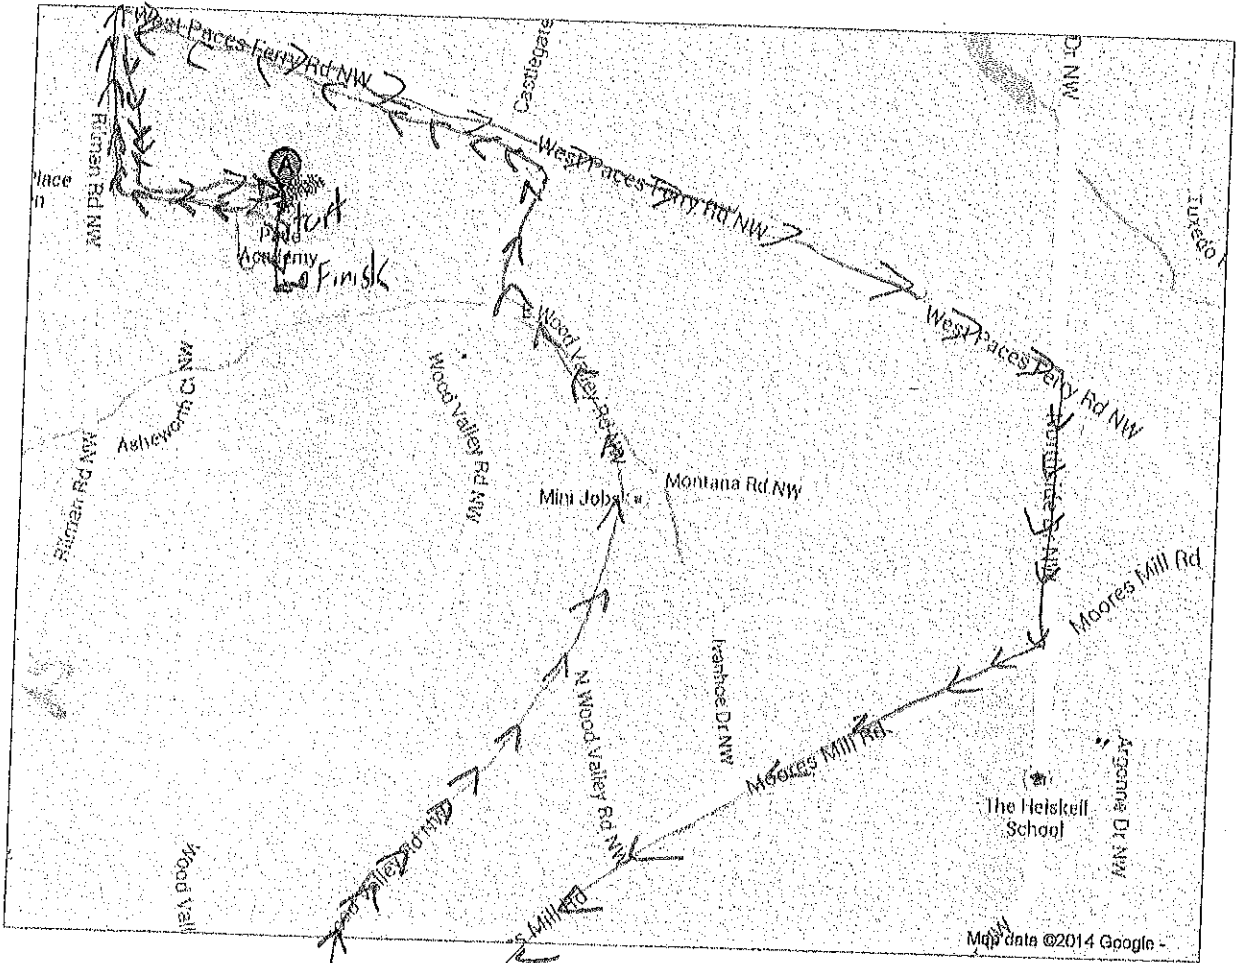

One Mile

Google

To see all the details that are visible on the screen, use the "Print" link next to the map.

Start of Finish on school grounds

# Google 5K Route

To see all the details that are visible on the screen, use the "Print" link next to the map.

E. Wood Valley

Start and Finish on school grounds

### One Mile Course

The one mile course begins in the Pace Academy rear parking lot. It proceeds up the exit road hill to the front of the school via the school's driveway and exits the school with a left turn onto Rilman Road. It then proceeds south on Rilman Road and makes a left turn onto the Gatewood Court cul-de-sac. After running around the cul-de-sac, the race proceeds north again on Rilman Road, turning right into the Rilman entrance and driveway of Pace Academy. The race follows the driveway to the rear parking lot where it terminates.

### 5K Course

The 5 K race begins in the Pace Academy front parking lot. It then proceeds through the driveway and exits the school by turning right onto Rilman Road. It proceeds north on Rilman and turns onto West Paces Ferry Road and then proceeds east until it reaches Northside Drive. It turns right onto Northside Drive and proceeds south until it turns right onto Moores Mill Road and proceeds southeast. The race then turns right onto East Wood Valley Road and proceeds northeast until it reaches West Paces Ferry Road. At that point, it turns left and continues west on West Paces Ferry Road, then south on Rilman and left into Pace Academy driveway. The race follows the driveway to the rear of the parking lot where it terminates.