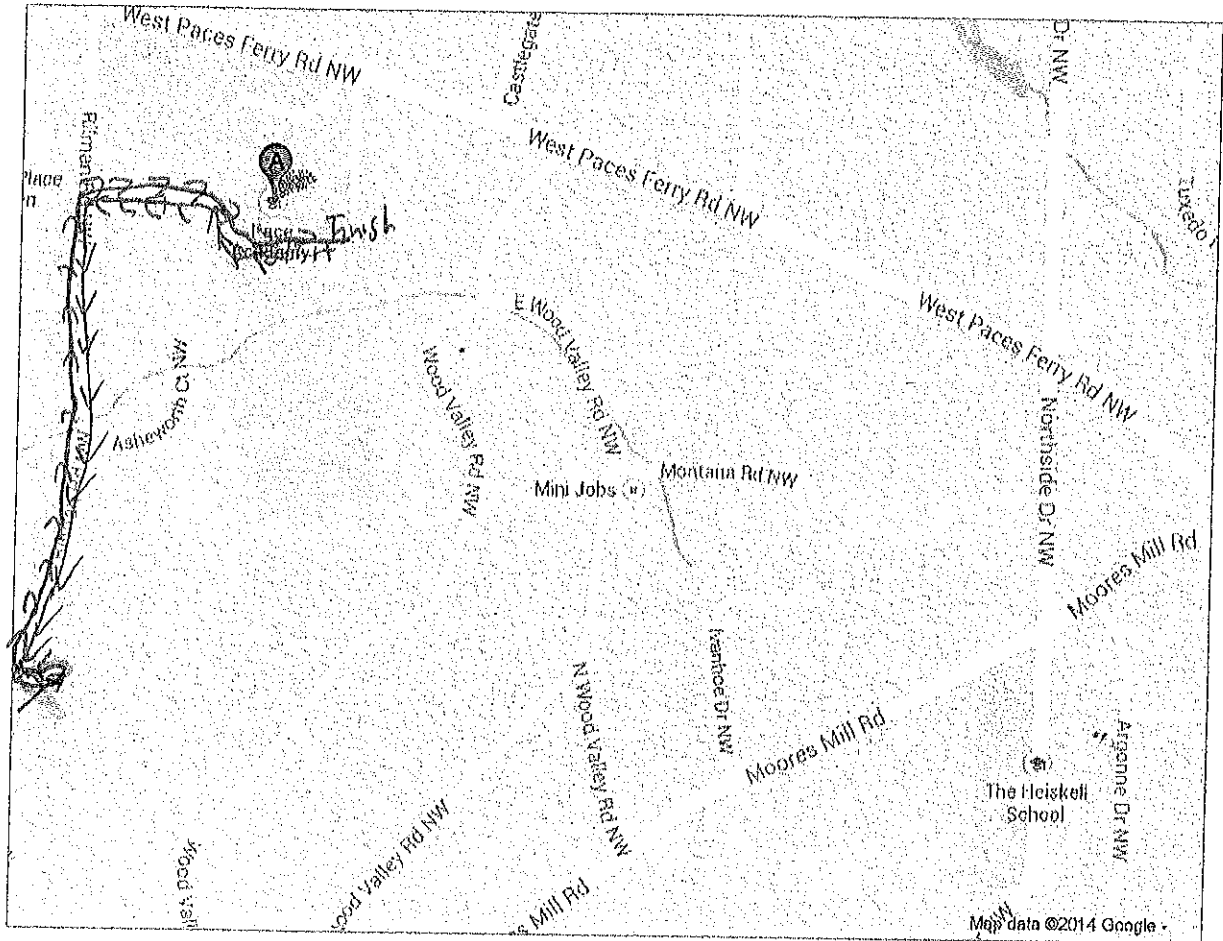

One Mile

Google

To see all the details that are visible on the screen, use the "Print" link next to the map.

Start of Finish on school grounds

# Google 5K Route

To see all the details that are visible on the screen, use the "Print" link next to the map.

E. Wood Valley

Start and Finish on school grounds

### One Mile Course

The one mile course begins in the Pace Academy rear parking lot. It proceeds up the exit road hill to the front of the school via the school's driveway and exits the school with a left turn onto Rilman Road. It then proceeds south on Rilman Road and makes a left turn onto the Gatewood Court cul-de-sac. After running around the cul-de-sac, the race proceeds north again on Rilman Road, turning right into the Rilman entrance and driveway of Pace Academy. The race follows the driveway to the rear parking lot where it terminates.

### 5K Course

The 5 K race begins in the Pace Academy front parking lot. It then proceeds through the driveway and exits the school by turning right onto Rilman Road. It proceeds north on Rilman and turns onto West Paces Ferry Road and then proceeds east until it reaches Northside Drive. It turns right onto Northside Drive and proceeds south until it turns right onto Moores Mill Road and proceeds southeast. The race then turns right onto East Wood Valley Road and proceeds northeast until it reaches West Paces Ferry Road. At that point, it turns left and continues west on West Paces Ferry Road, then south on Rilman and left into Pace Academy driveway. The race follows the driveway to the rear of the parking lot where it terminates.