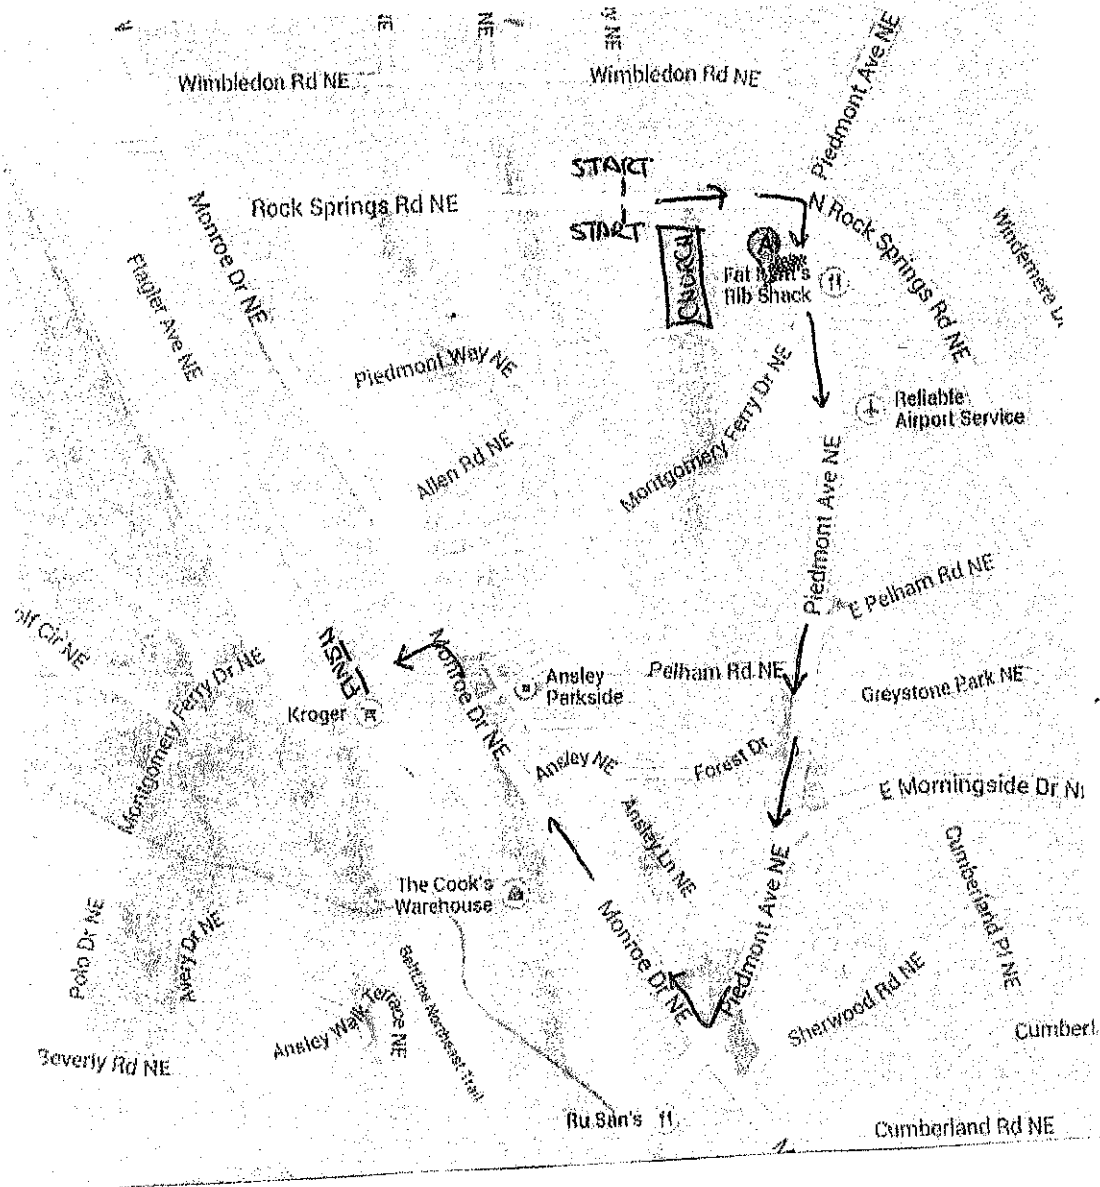

ROCK, PAPER, SCISSORS DOWNHILL DASH MILE

MARCH 29, 2014 – 8:00 A.M.

- 1) Race begins on Rock Springs Rd at Rock Springs Presbyterian church
- 2) Towards Piedmont Ave, turn right – follow Piedmont to Monroe Dr
- 3) Turn right on Monroe Drive to Kroger driveway entrance of Anselly Mall
- 4) Turn left into Anselly Mall
- 5) Finish on west side of Kroger store

ROCK, PAPER, SCISSORS RACE - 3/29/14

SITE PLAN