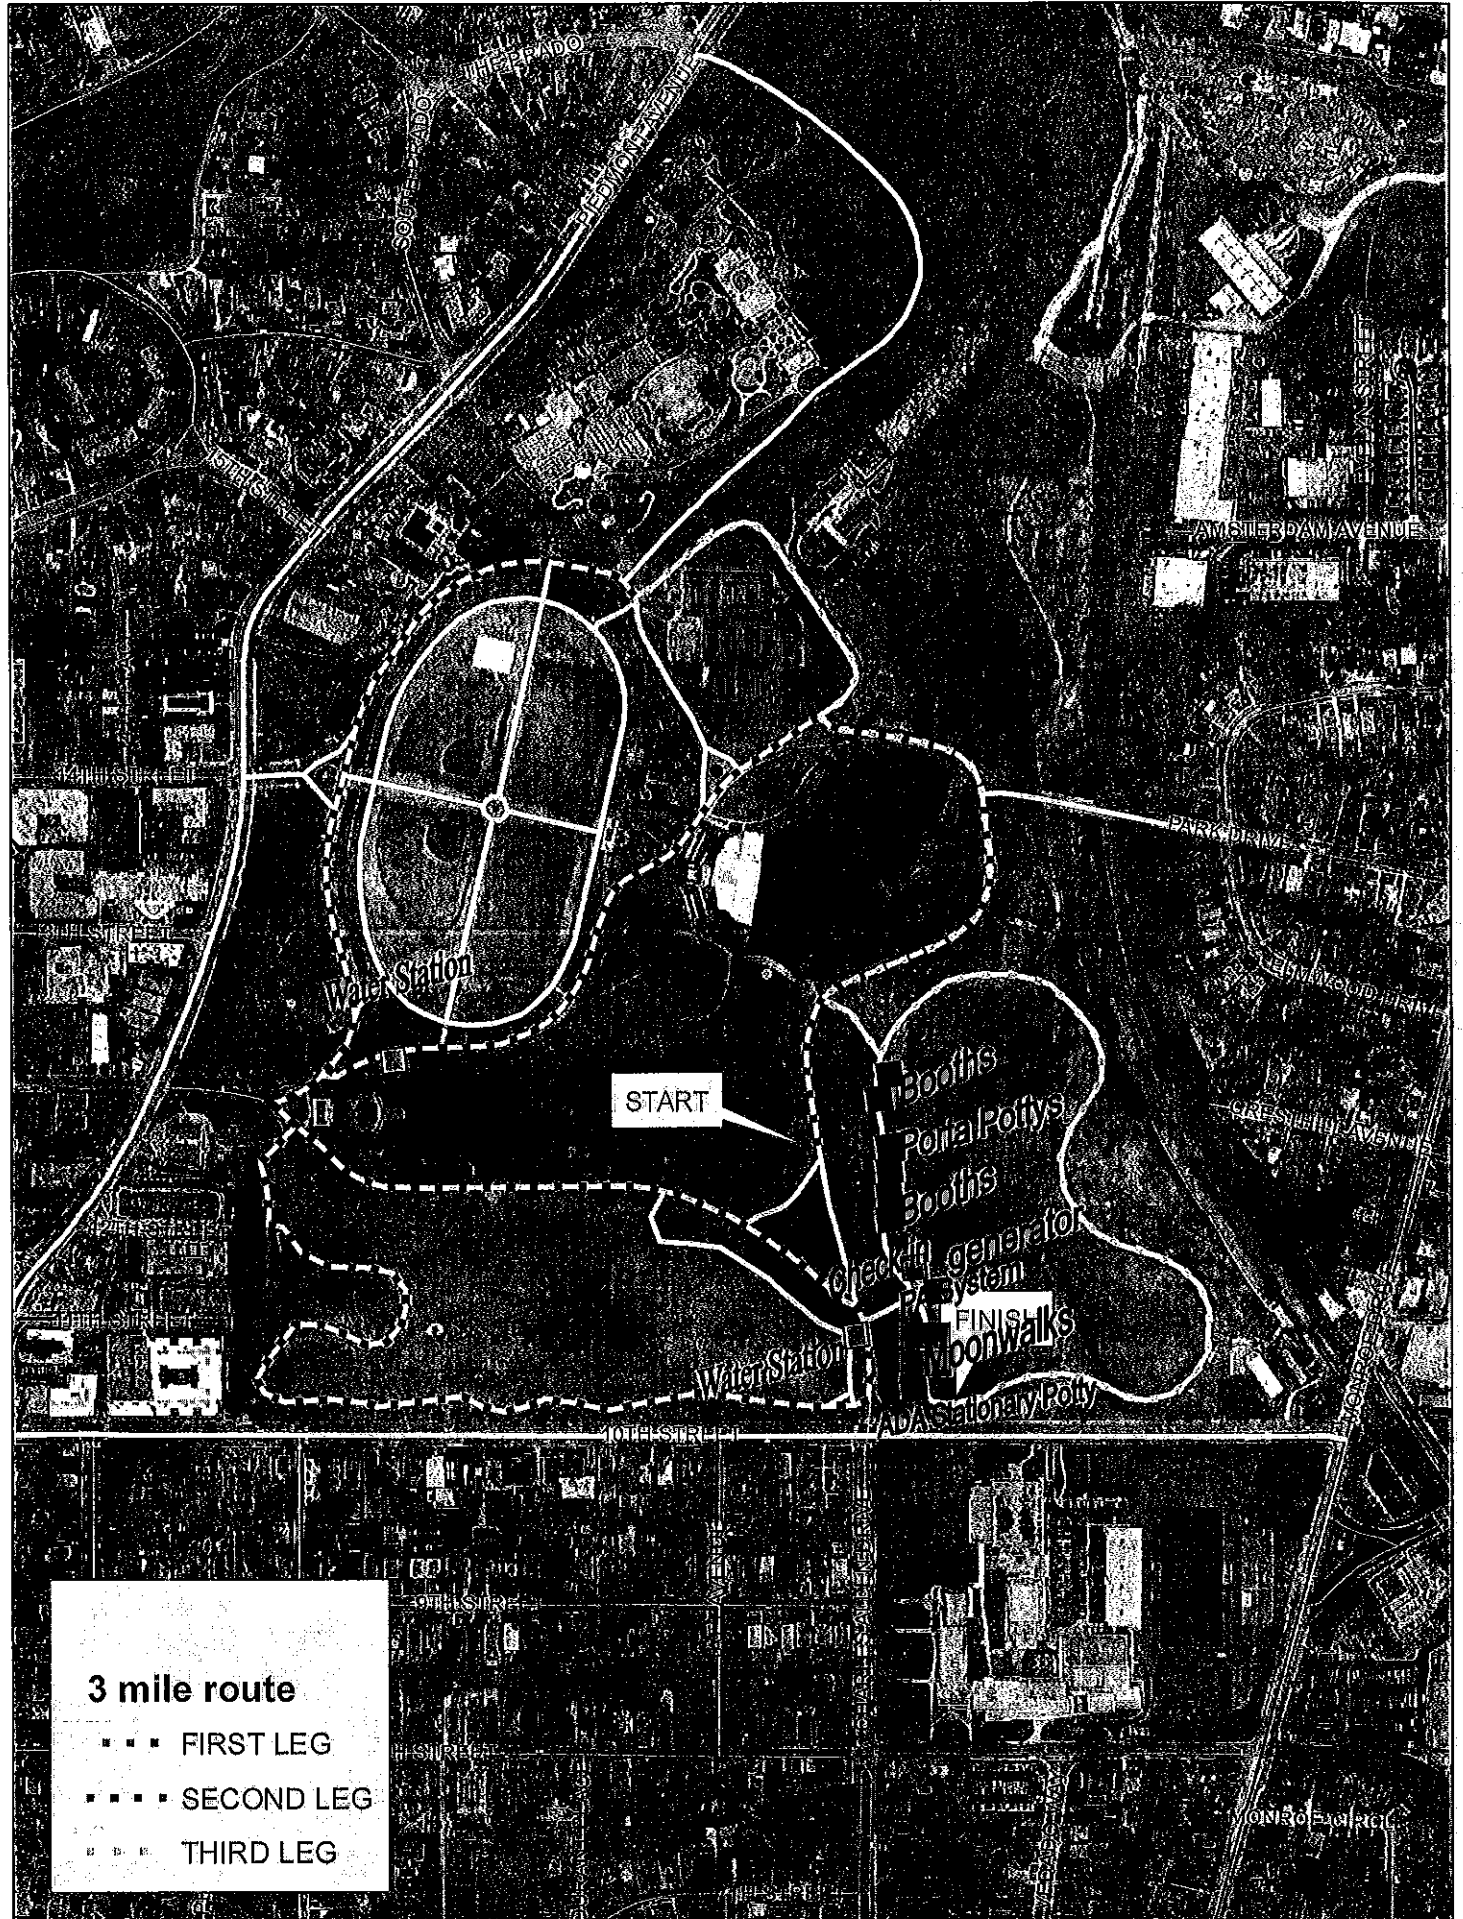

# Piedmont Park - 3 Mile Route

Water Station

START

Booths  
Porta Pottys  
Booths  
checkin generator  
PA system

FINISH

ADA Stationary Potty

Water Station