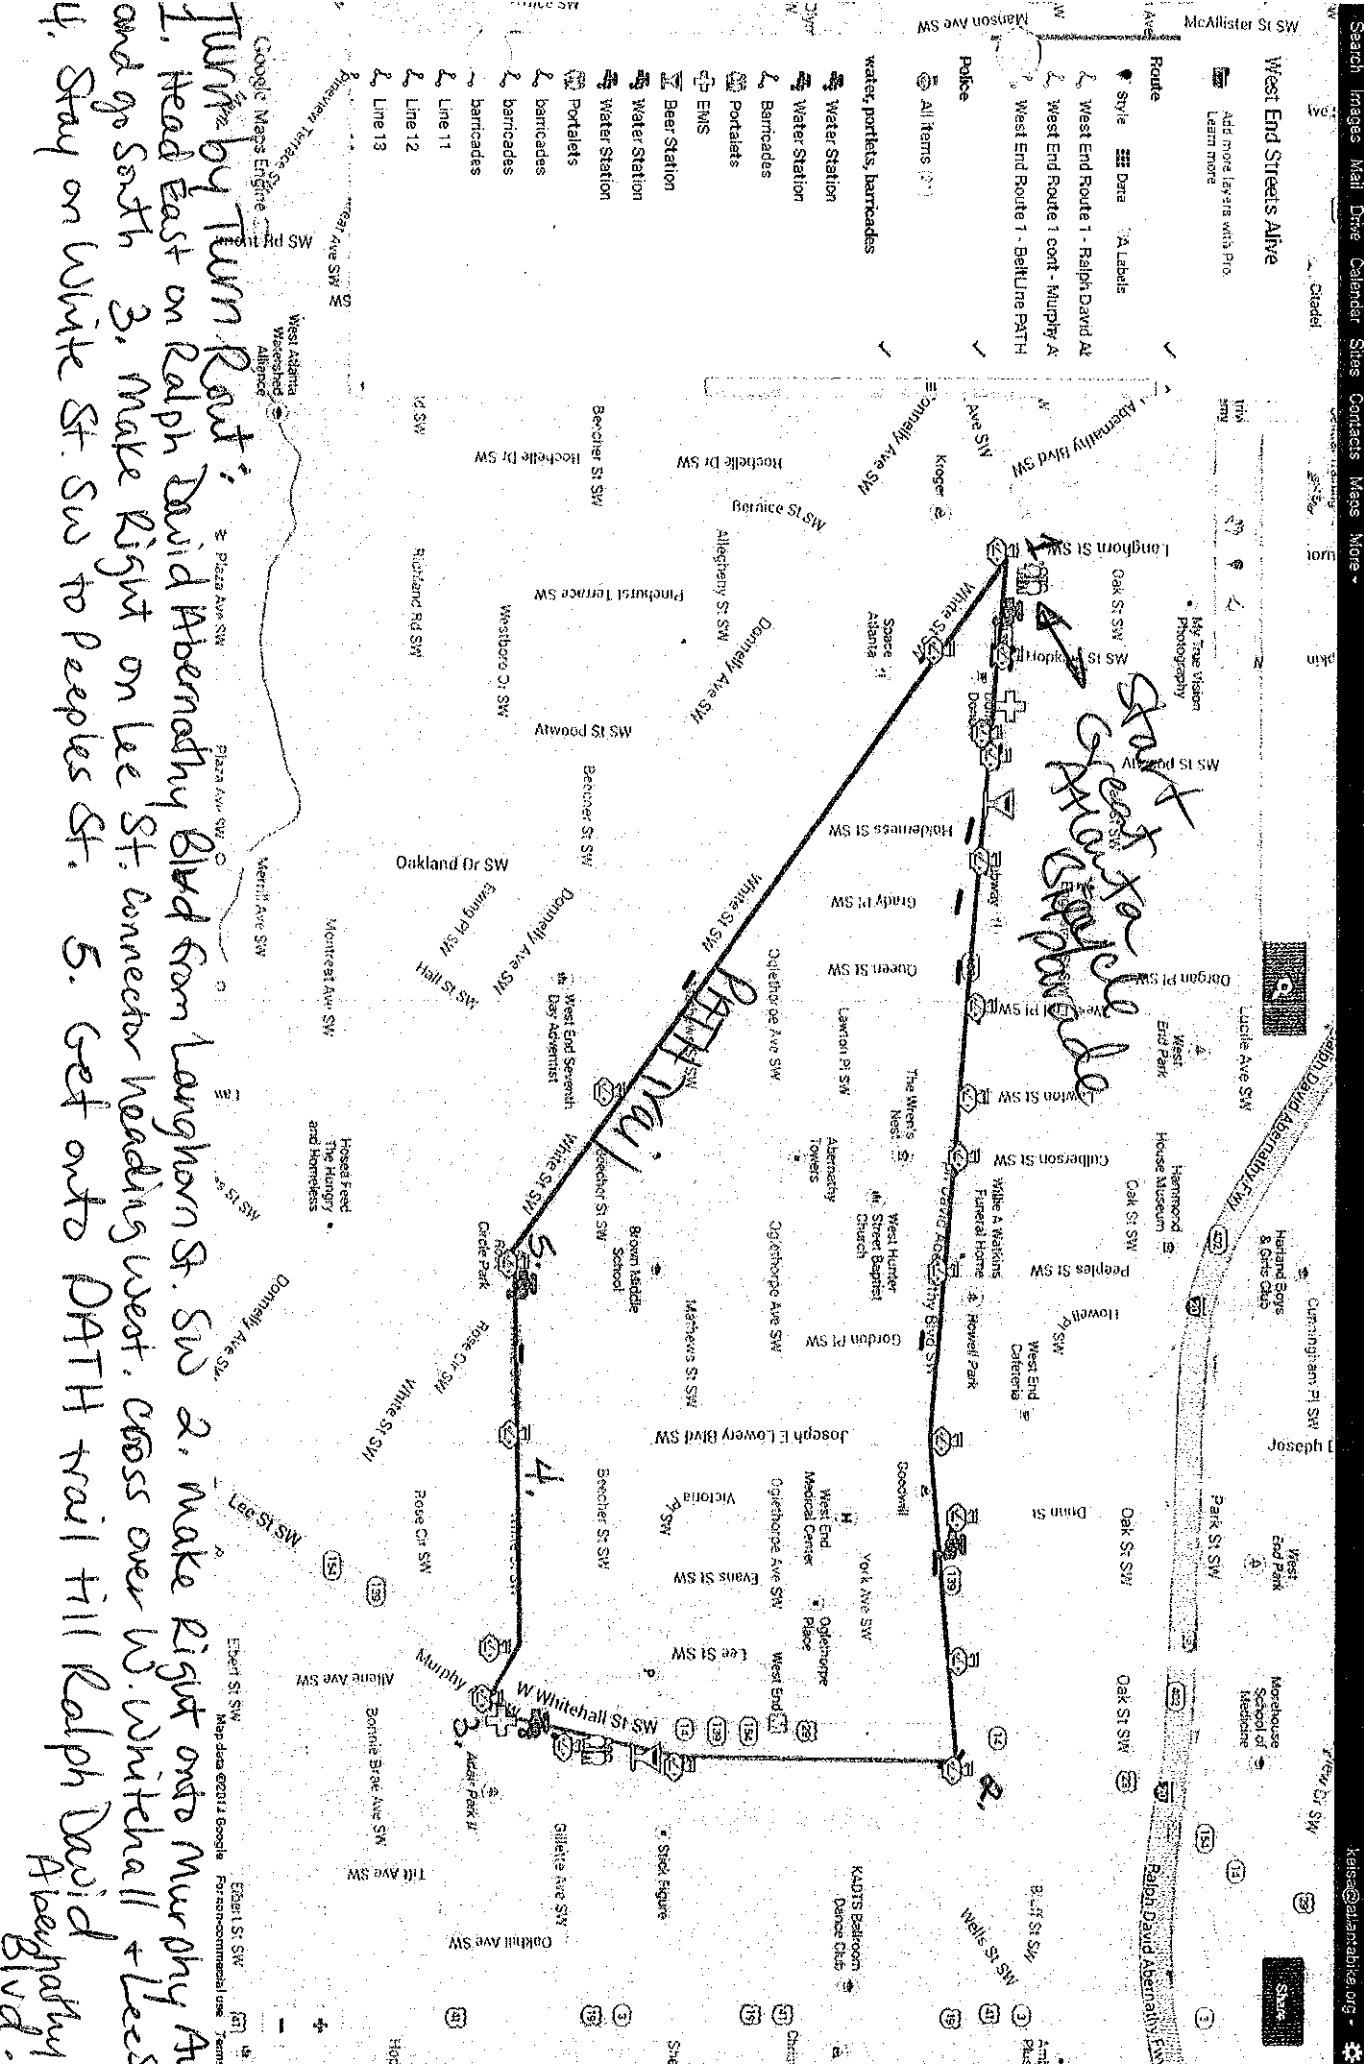

Assembly Application

For: Atlanta Streets Alive April 2014

1. Turn by Turn Route: Head East on Ralph David Abernathy Blvd from Loughran S. SW
2. Make Right onto Murphy Ave and go South
3. Make Right on Lee St. connector heading west. cross over W. Whitthall + Lees
4. Stay on White St. SW to Peoples St.
5. Get onto DATH trail till Ralph David Abernathy Blvd.