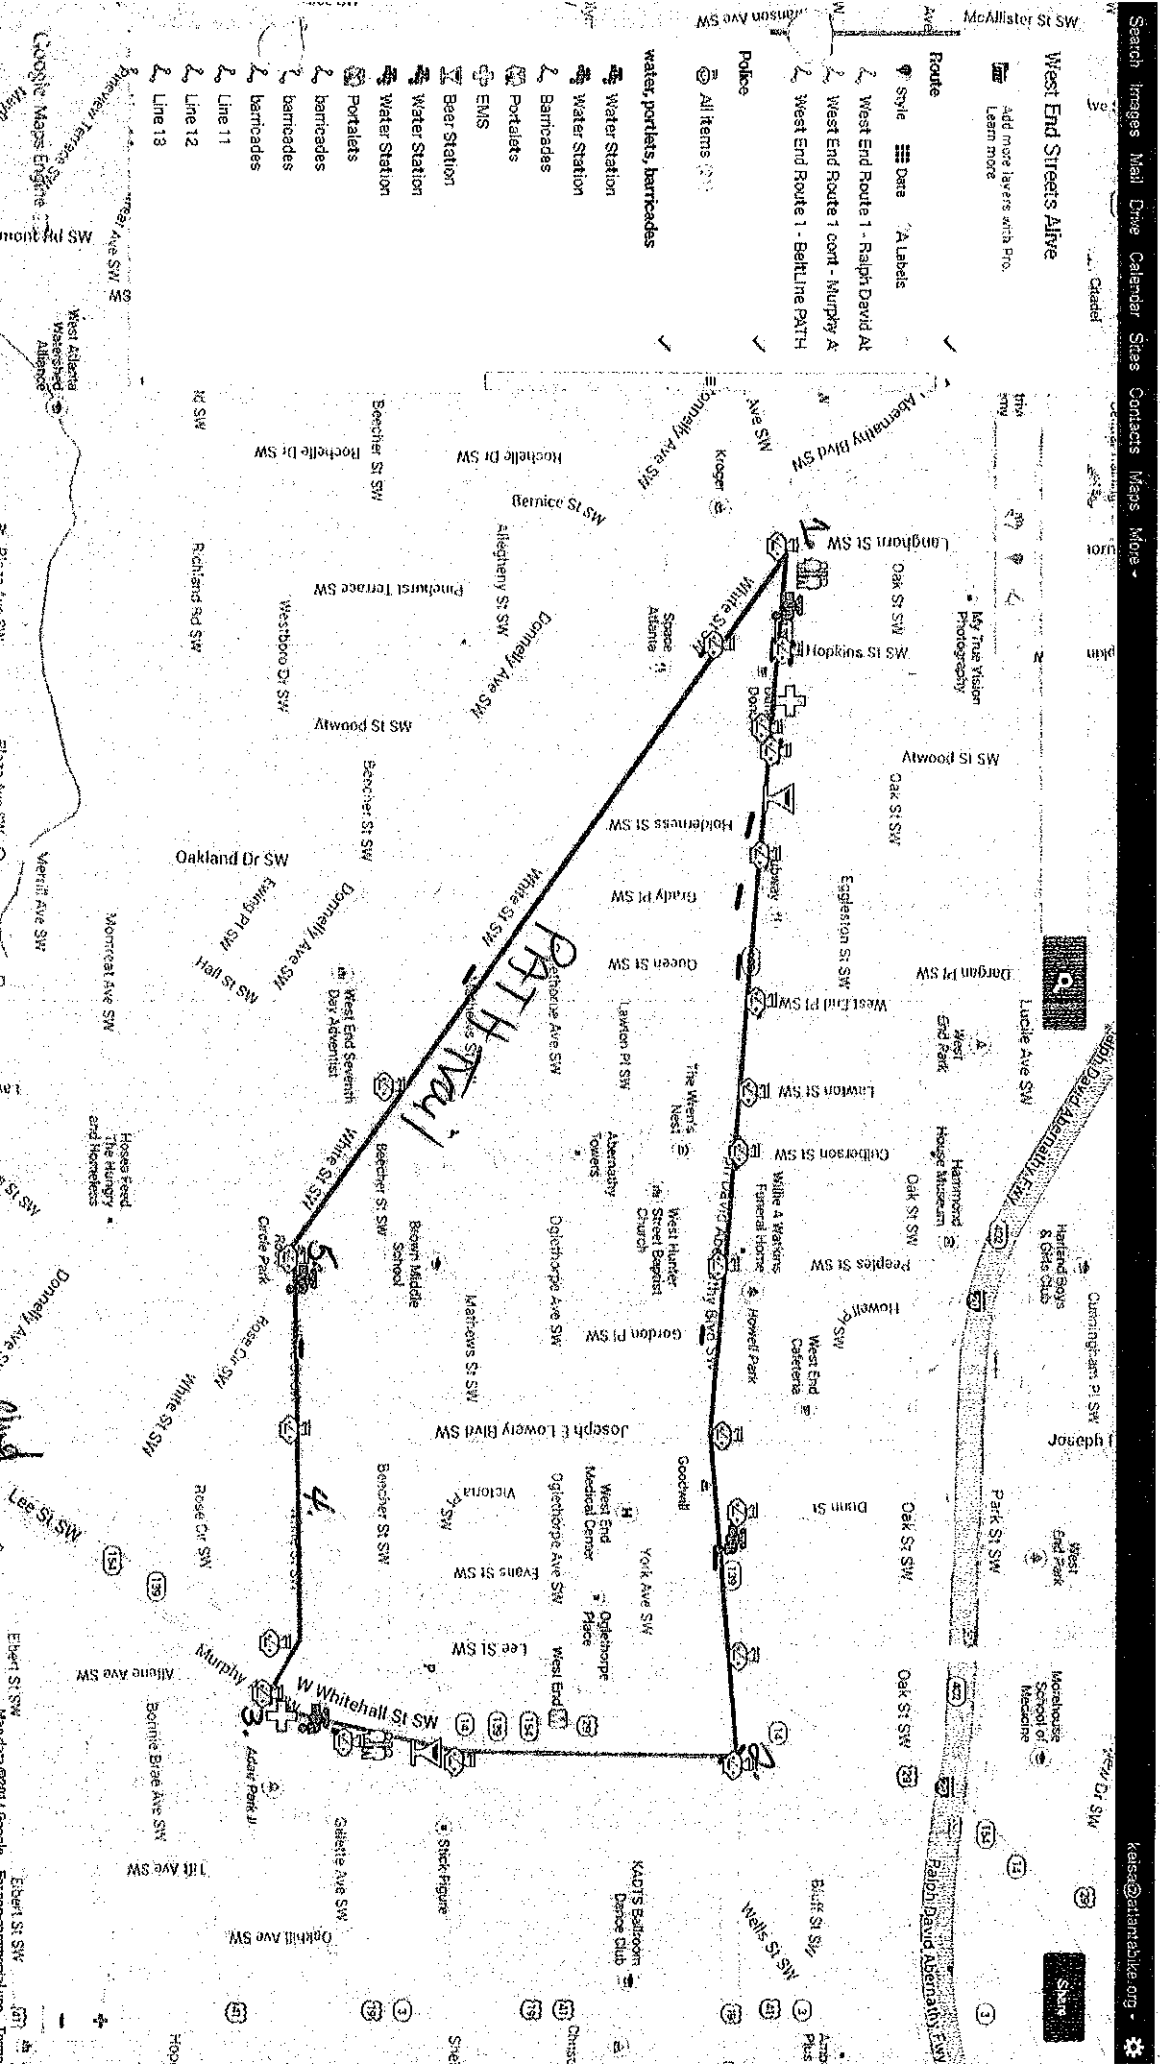

Large gathering reuniting 10/1/10

For Atlanta Streets Alive April 2014

Turn by Turn Route: 1. Head East on Ralph David Abernathy from Langhorn St. SW  
 2. Make Right onto Murphy Ave and go South  
 3. Make Right on Lee St connector heading West. Cross over W. Whitehall + Lee St.  
 4. Stay on White St. SW to Peoples St.  
 Get onto PATH trail Hill Ralph David Abernathy Blvd

Search Images Mail Drive Calendar Sites Contacts Maps More

West End Streets Alive

Add more layers with Pro. Learn more

Route

Style Data A Labels

West End Route 1 - Ralph David A

West End Route 1 cont - Murphy A

West End Route 1 - BehlLine PATH

Police

All items

water, portakats, barricades

Water Station

Water Station

Barricades

Portakats

Line 12

Line 13

Map data ©2014 Google. For non-commercial use. Terms

Large Gathering Permit Application  
 For Atlanta Streets Alive April 2014  
 Please Note

Lanston St., Joseph E. Lowery Blvd, &  
 Lee St, W Whitehall St. are all  
 open traffic