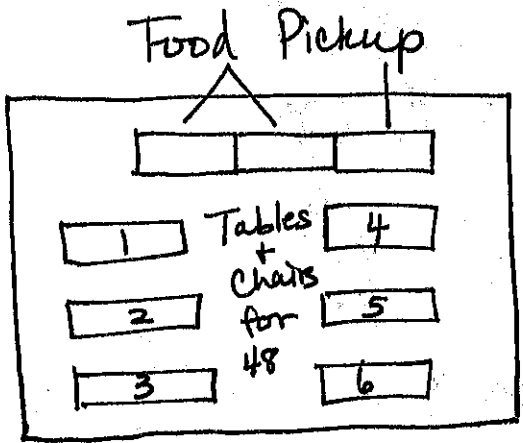

Site Map Key (map on back)

- 10 x 10 - Tents (Dimensions Inside)
- - Toilets ; ADA - ADA Fixed Toilets
- △ - Trash Stations (one trash receptacle, one recycling receptacle)
- ◆ - Water Stations - 1 fountain, 2 16 oz bottle stations
- ≡ - Protective Barrier Fencing (around generator)
- +

20x20 Tent

- * open on all sides
- * tables and chairs for approx. 50 people (6 tables, 8 chairs per table)
- * three tables for food pickup

* Please see site map on back.