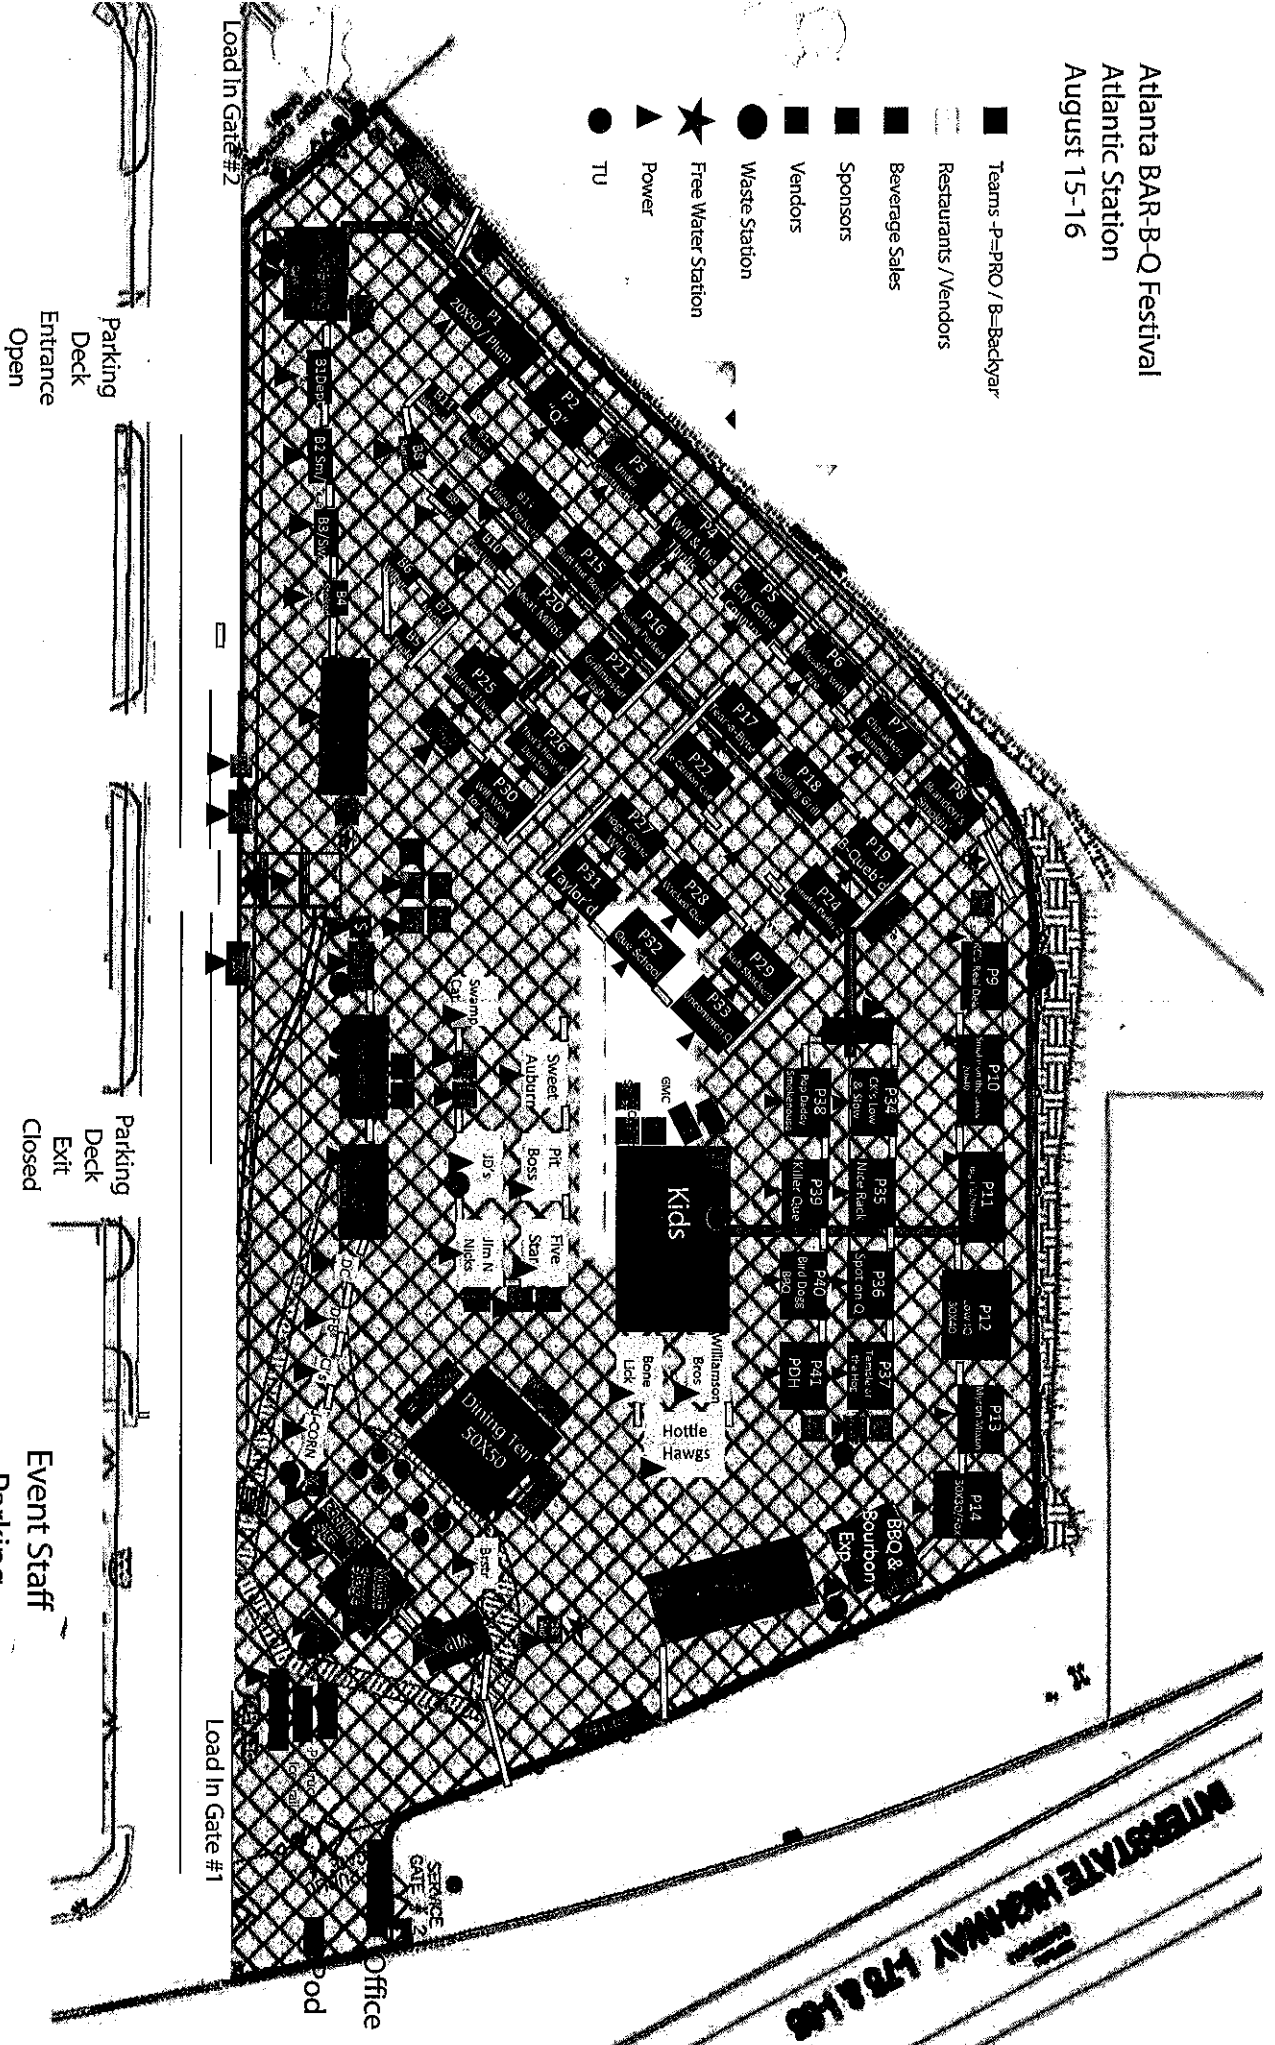

Atlanta BAR-B-Q Festival
 Atlantic Station
 August 15-16

- Teams -P=PRO / B=Backstage
- Restaurants / Vendors
- Beverage Sales
- Sponsors
- Vendors
- Waste Station
- ★ Free Water Station
- ▲ Power
- TU

Event Staff
 Parking
 Area #1

Parking
 Deck
 Entrance
 Open

Parking
 Deck
 Exit
 Closed

INTERSTATE HIGHWAY 75/84/90

Load In Gate #2

Load In Gate #1

OFFICE
 SERVICE GATE #2

pod