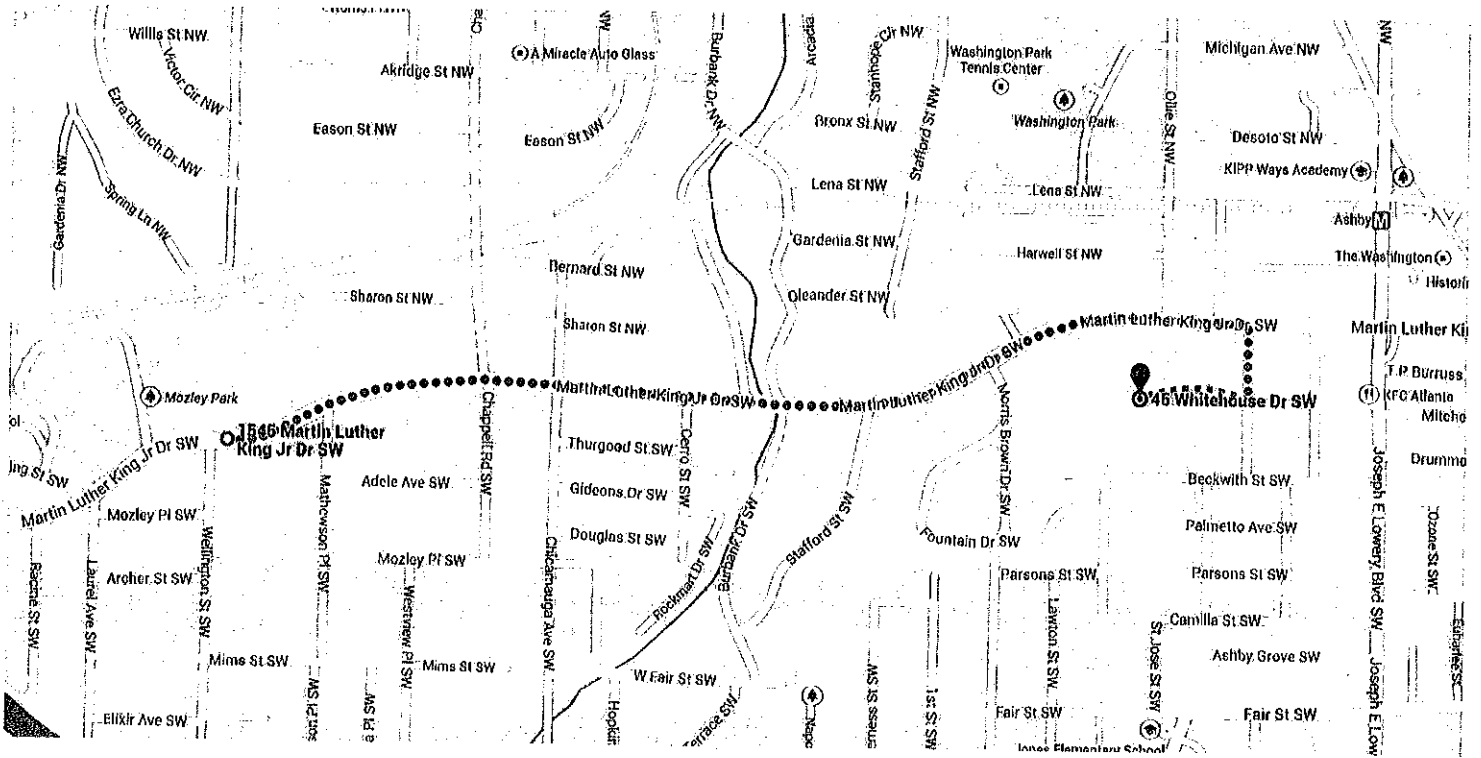

Directions from 1545 Martin Luther King Jr Dr SW to 45 Whitehouse Dr SW

○ 1545 Martin Luther King Jr Dr SW Use caution - may involve errors or sections not suited for walking SW

Atlanta, GA 30314

1. Head east on Martin Luther King Jr Dr SW toward Mathewson Pl SW

1.1 mi

2. Turn right onto Whitehouse Dr SW

Destination will be on the right

400 ft

⊙ 45 Whitehouse Dr SW

Atlanta, GA 30314

These directions are for planning purposes only. You may find that construction projects, traffic, weather, or other events may cause conditions to differ from the map results, and you should plan your route accordingly. You must obey all signs or notices regarding your route.

Turn By Turn  
1. Start at CA Scott Rec. Center.  
2. Turn left onto MCK  
3. Turn right onto Washington HS property at track entrance.