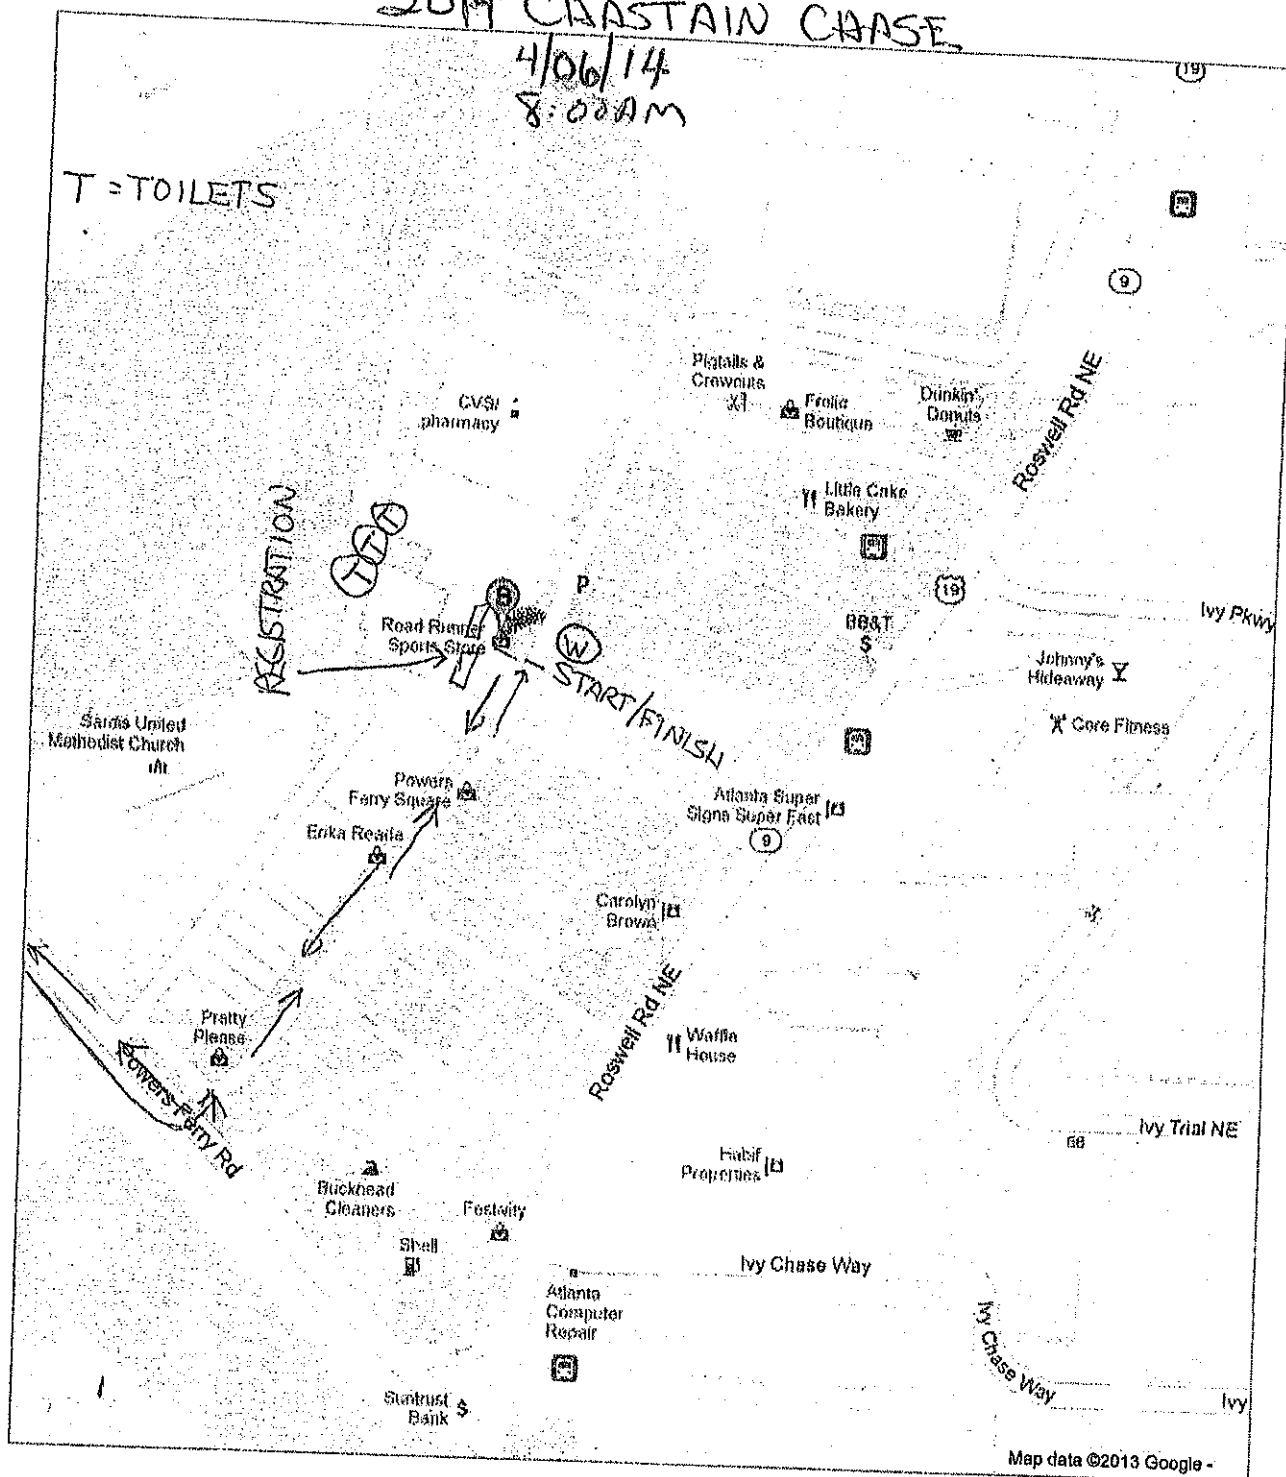

# - SITE PLAN - 2014 CHASTAIN CHASE

4/06/14  
8:00AM

To see all the details that are visible on the screen, use the "Print" link next to the map.

# 6K

- 1) Starts in Powers Ferry Square parking lot at Road Runner Sports
- 2) Out to Powers Ferry Road, turn right
- 3) Follow Powers Ferry Road to W. Wieuca Road, turn right
- 4) To Lake Forrest Drive, turn right
- 5) To Powers Ferry Road, merge left
- 6) To entrance of Powers Ferry Square, turn in left
- 7) Finish at Road Runner Sports

# 1 Mile

- 1) Starts in Powers Ferry Square at Road Runner Sports
- 2) To Powers Ferry Road, turn right
- 3) Veer right onto Lake Forrest Drive
- 4) U-turn at Laurel Drive
- 5) Return to Powers Ferry Square
- 6) Finish in front of Road Runner Sports