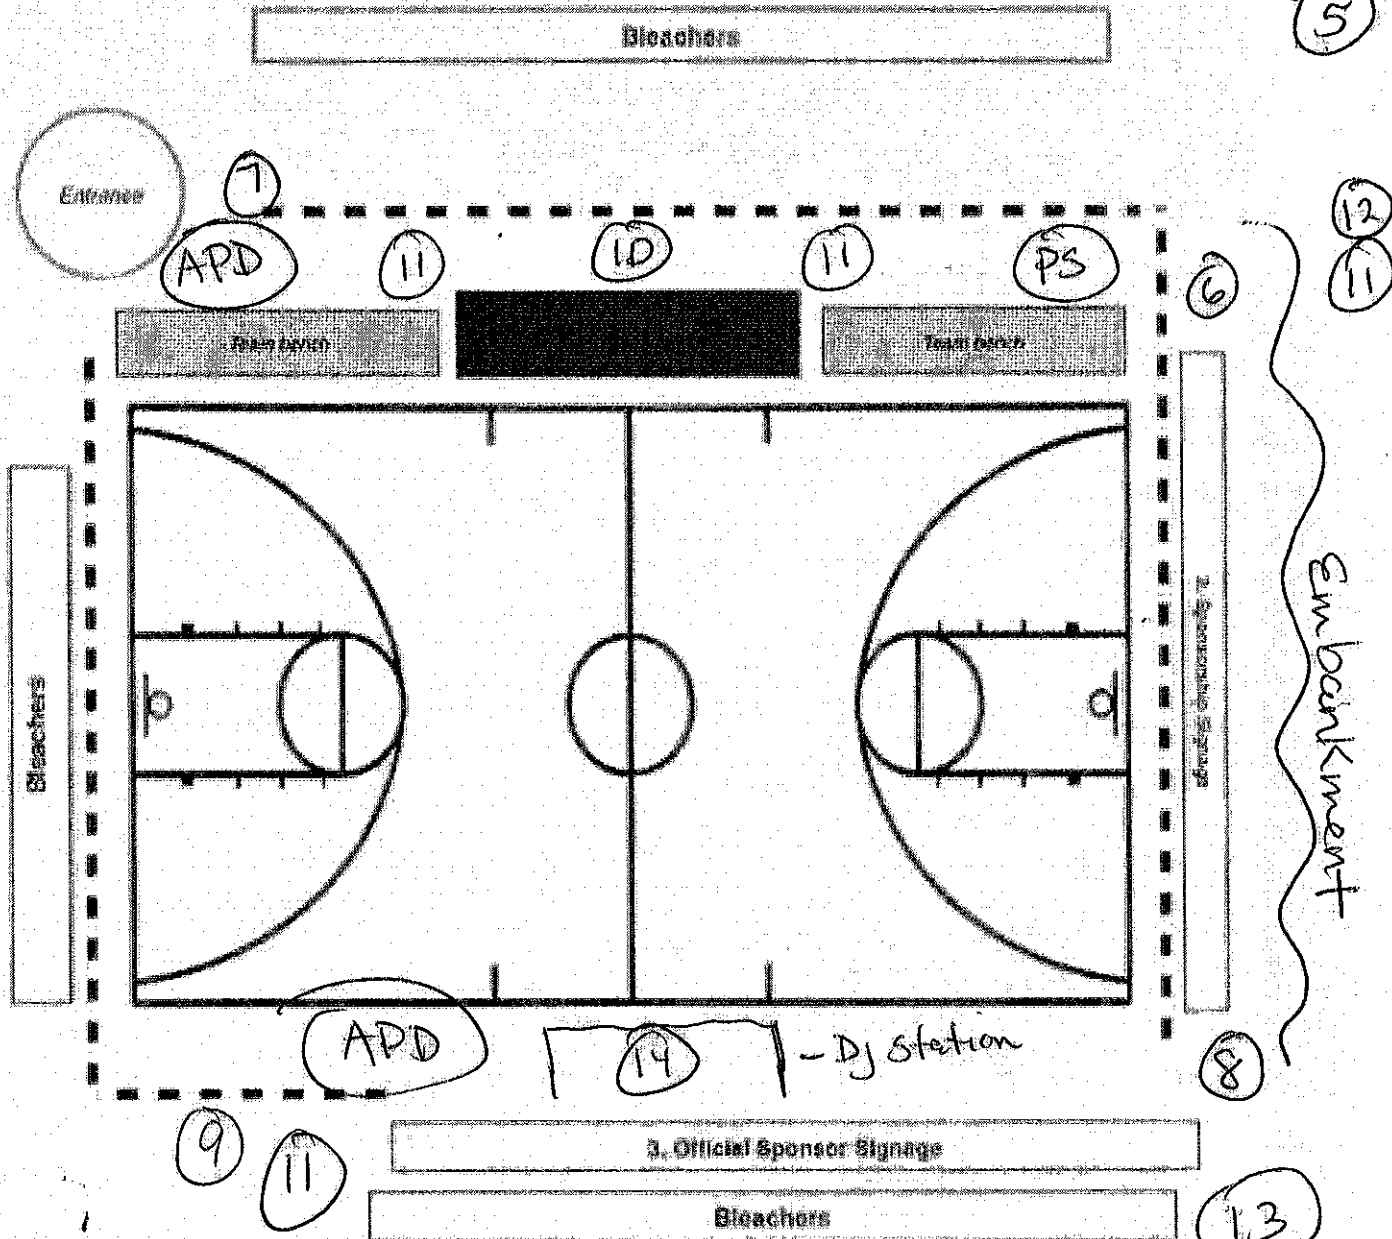

Map Key

JS - Private Security  
 APD - Atlanta Police Dept.

Parking - will be off City of Atlanta Premises  
 on neighborhood commercial properties already agreed upon.

- 1. Clock & Score Table (Official Sponsor Signage)
- 2. Fencing behind right basketball goal (Sponsorship Signage)
- 3. Fencing side court (Sponsorship Signage)
- 4. Fencing is represented by the following illustration
- 5. Port a Pottys
- 6, 7, 8, 9 - Trash Disposals
- 10. Certified Trainers Station
- 11. Water Stations
- 12. Food Vendor / BBQ Grill
- 13. 10x10 Tent
- 14. Generator