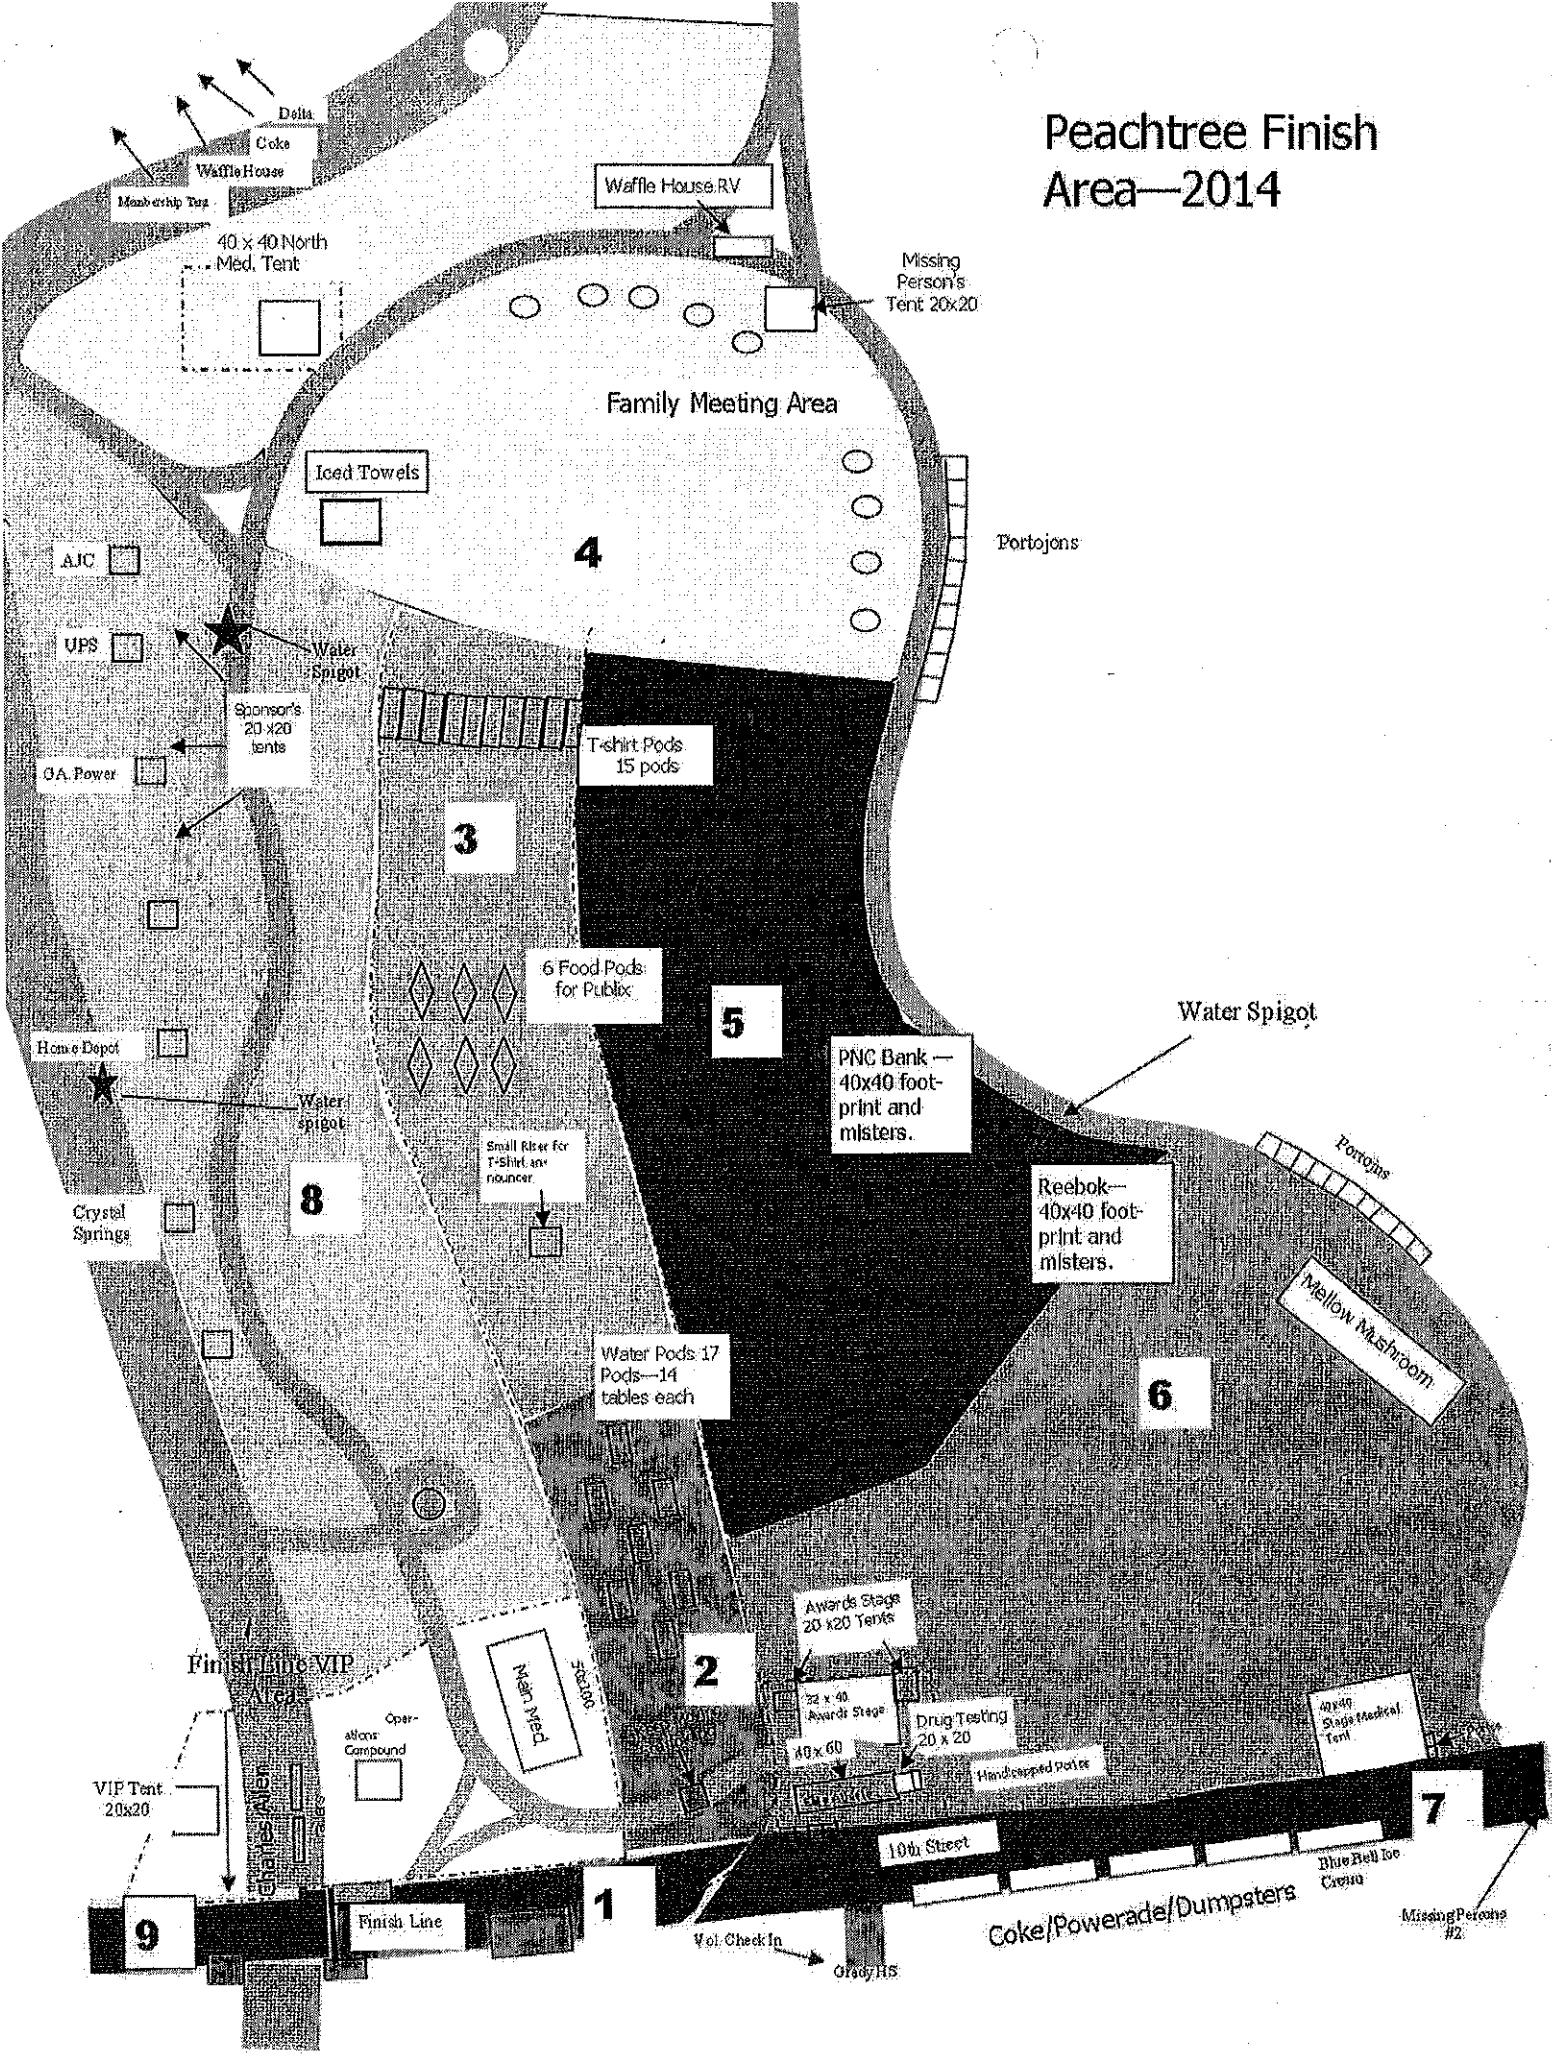

Peachtree Finish Area—2014

HW 3/20/14
APPROVED

Peachtree Road race

Peachtree Finish Area—2014

■ Closed to traffic after 5:30 a.m.

⊕ Medical

♿ Toilets

💧 Water

♻️ Recycling

▨ Start Wave