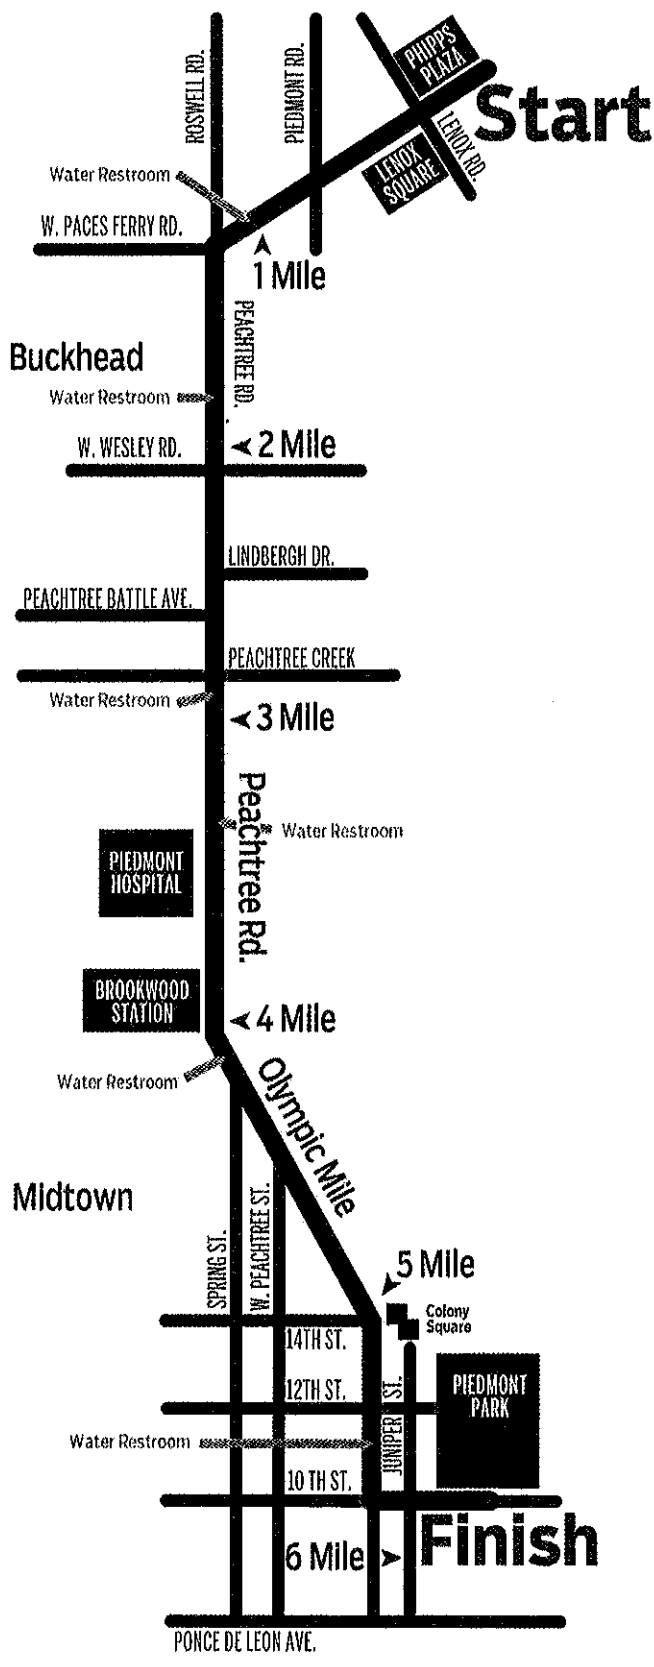

Peachtree Finish Area—2014

HW 3/20/14
APPROVED

Peachtree Road race

Peachtree Finish Area—2014

■ Closed to traffic after 5:30 a.m.

⊕ Medical

♿ Toilets

💧 Water

♻️ Recycling

▨ Start Wave