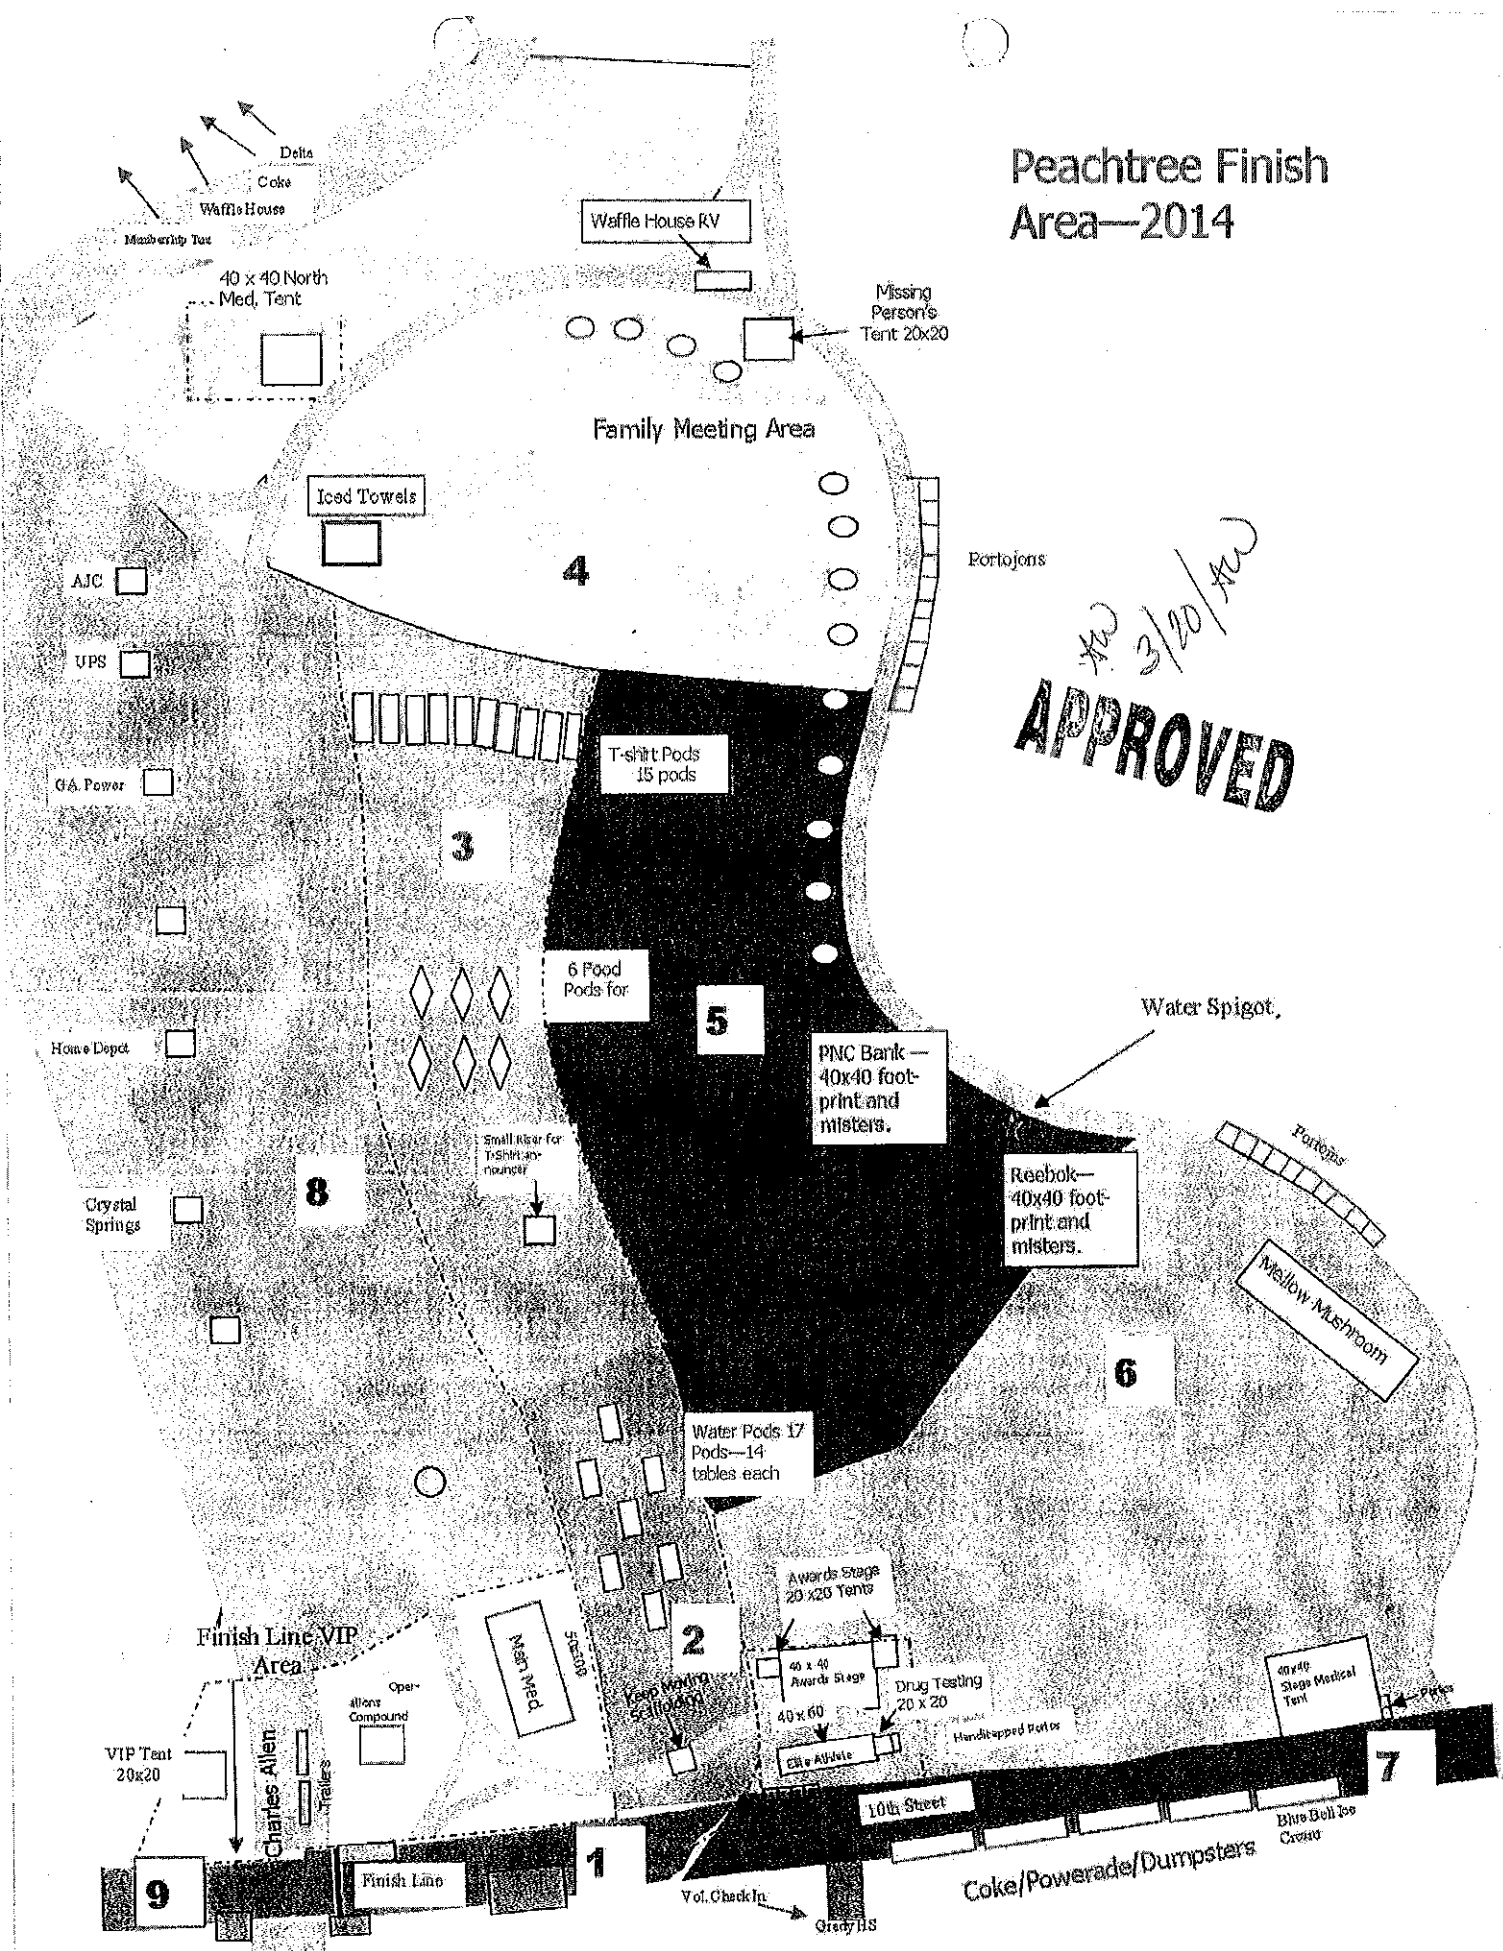

Peachtree Finish Area—2014

HW 3/20/14
APPROVED

Peachtree Road race

Peachtree Finish Area—2014

■ Closed to traffic after 5:30 a.m.

⊕ Medical

♿ Toilets

💧 Water

♻️ Recycling

▨ Start Wave