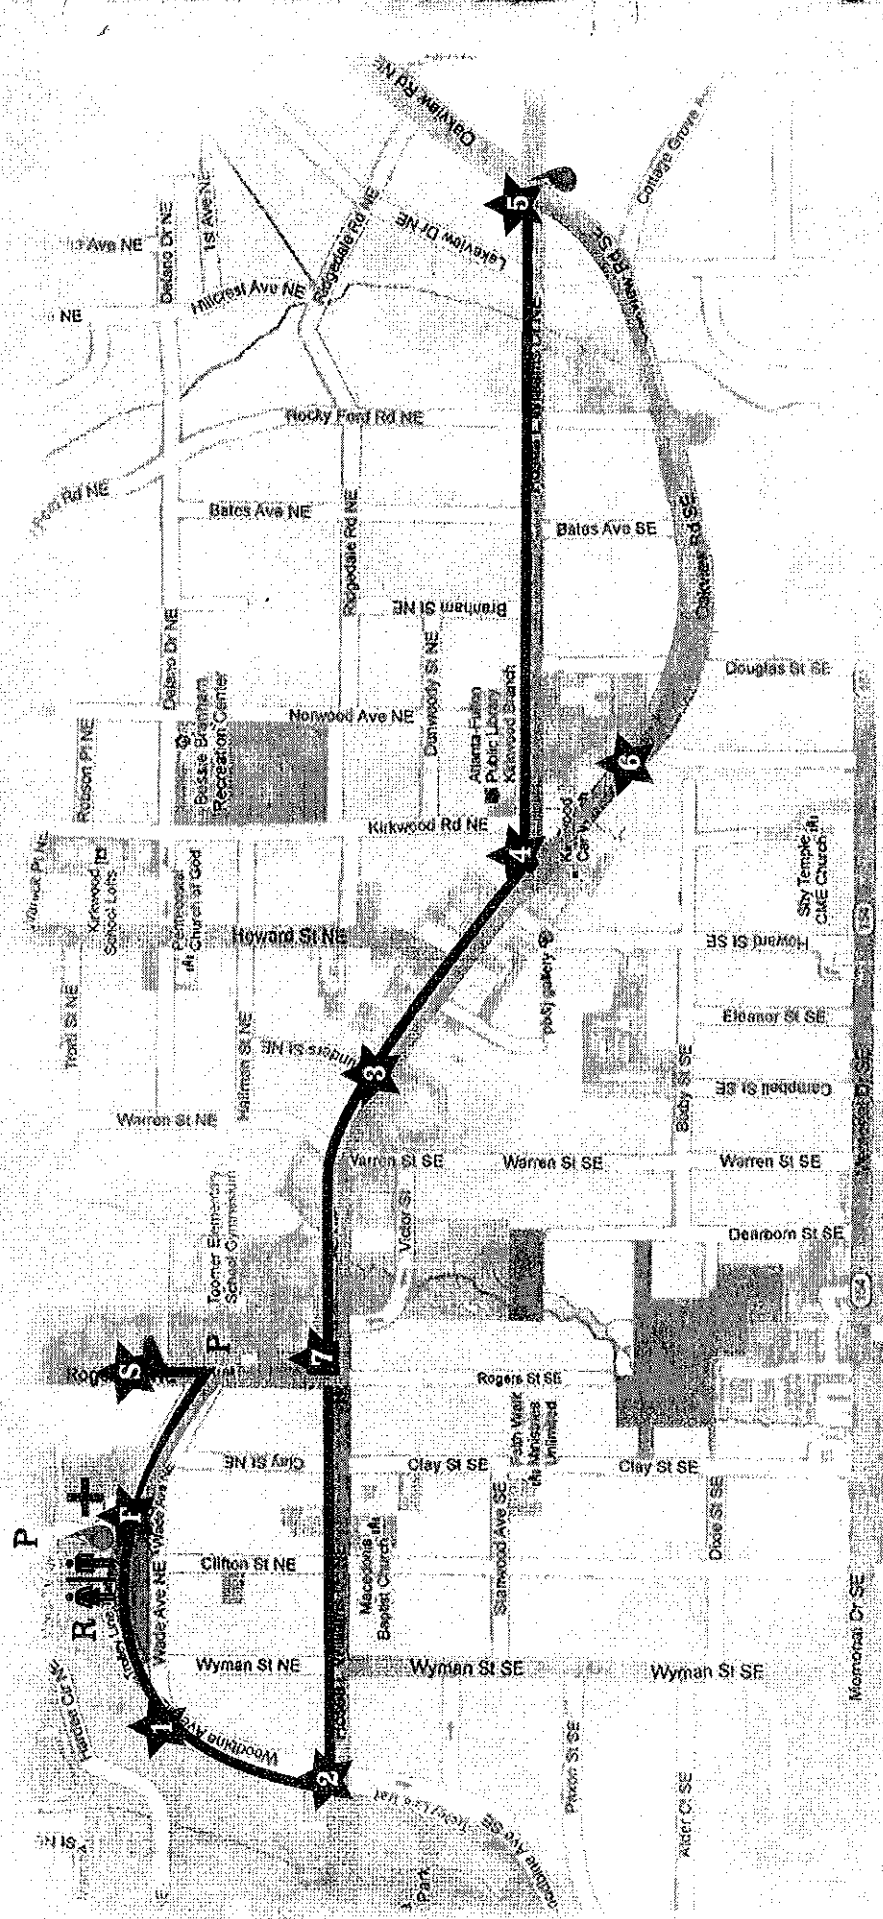

B*ATL

2014 DOUBLEQUICK 5K

- Parking
- Registration
- Restroom
- Water
- First Aid