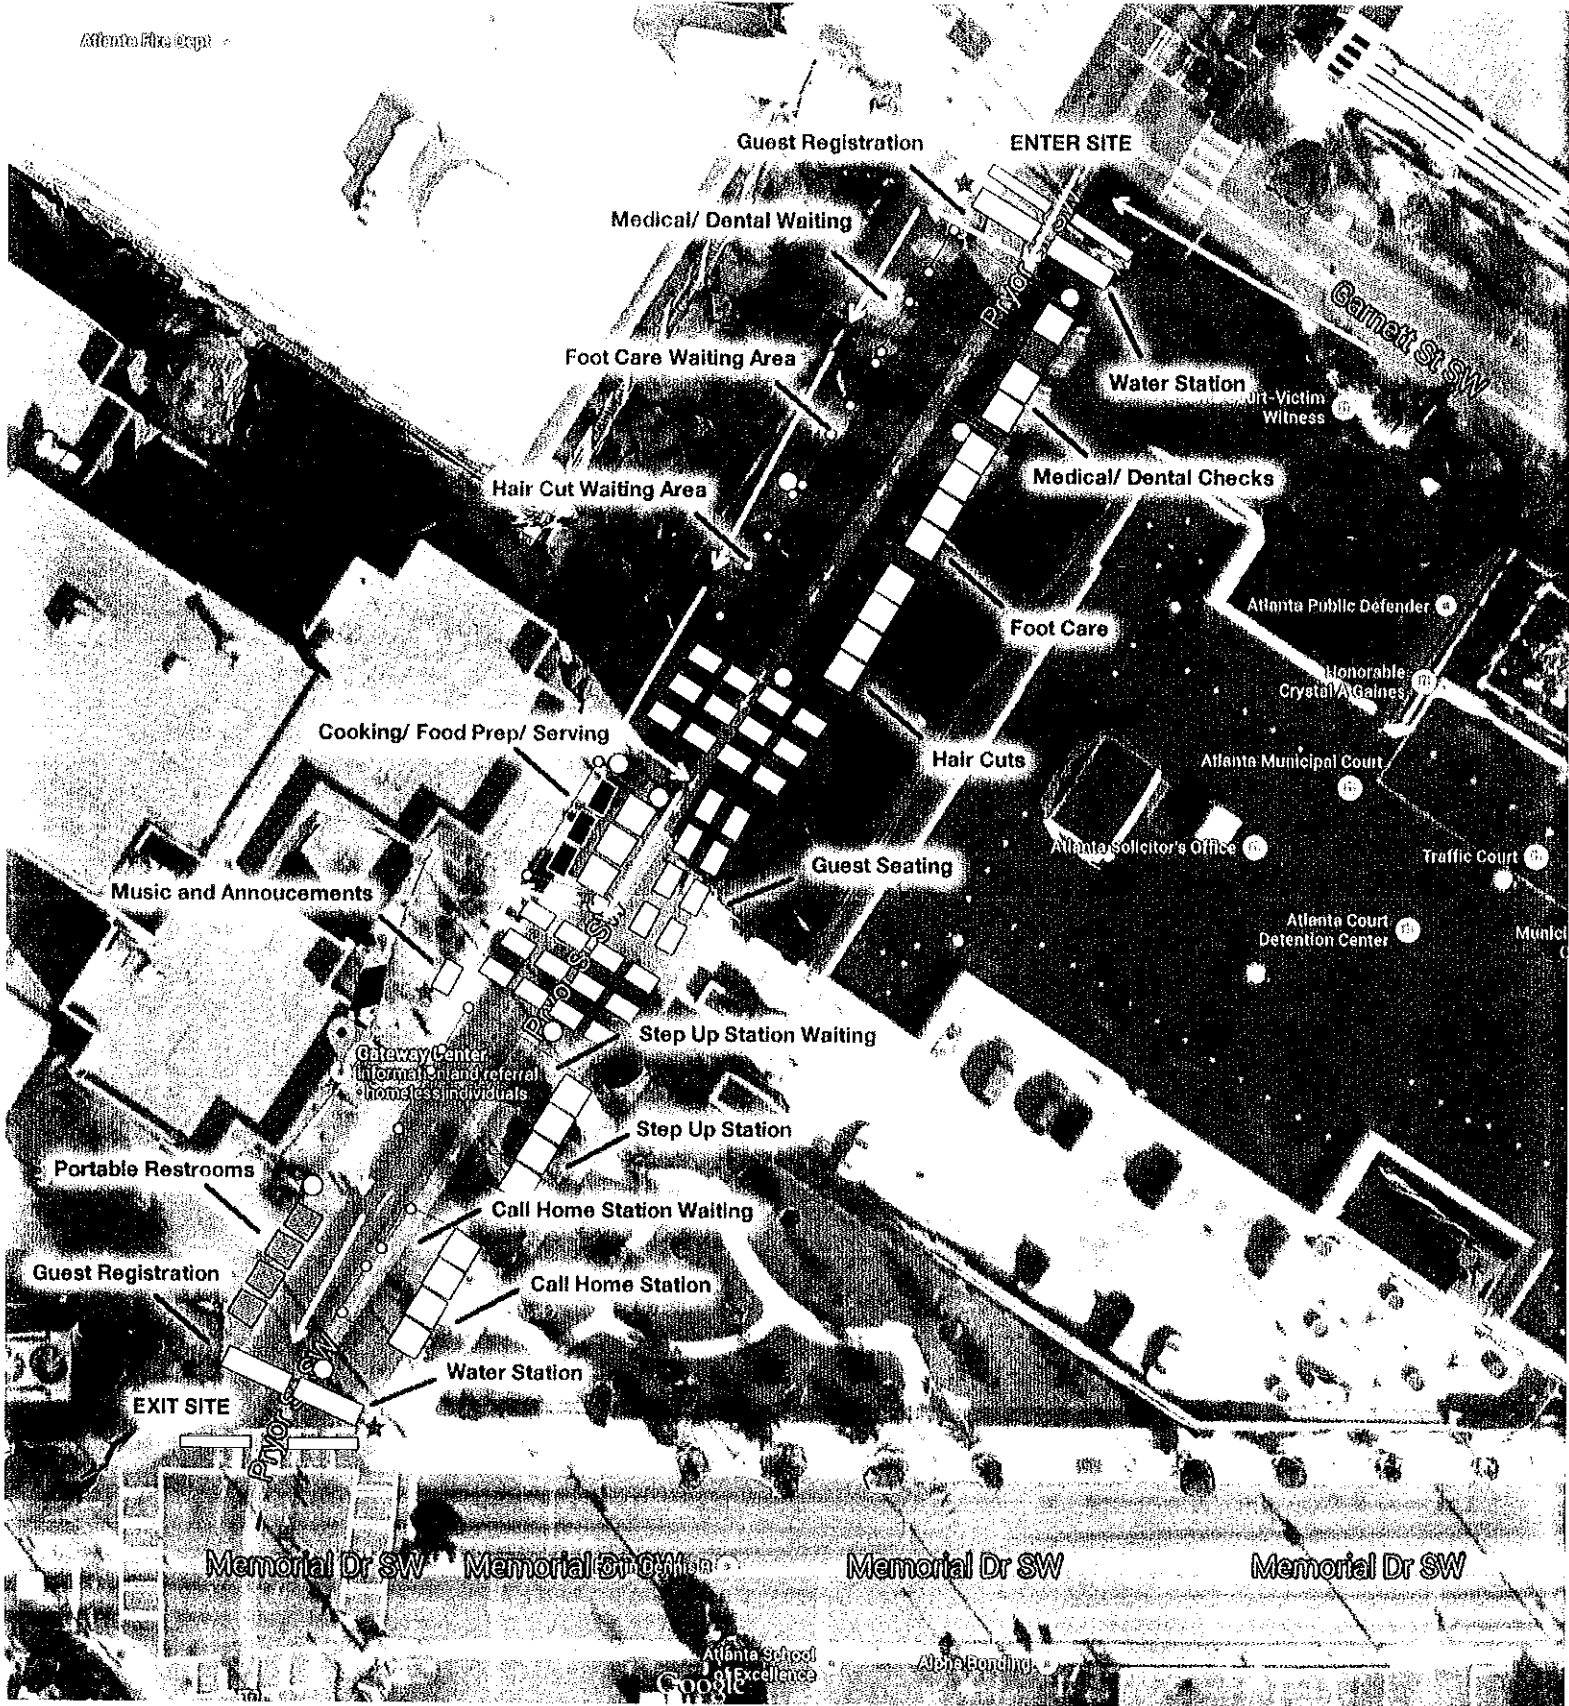

- DEBRA TRAK

- SITE AREA

- BRICKED

Formwall

1-800 Radiator & A/C

Cooper St

MAY 3RD, 2014 LIVE LOVE EVENT SITE MAP

Atlanta, GA except

KEY	
	Port A John
	Barricade
	2 8ft Tables
	1 8ft Table
	First Aid Tent
	8ft Tent
	Charcoal Grill
	Trash can
	Red Rope
	Traffic Cone
	Safety Team
	Foot Traffic

Volunteer Registration, Maintenance/ Grounds Team, and Safety Team will report inside the Gateway Center and be on patrol through the campus.