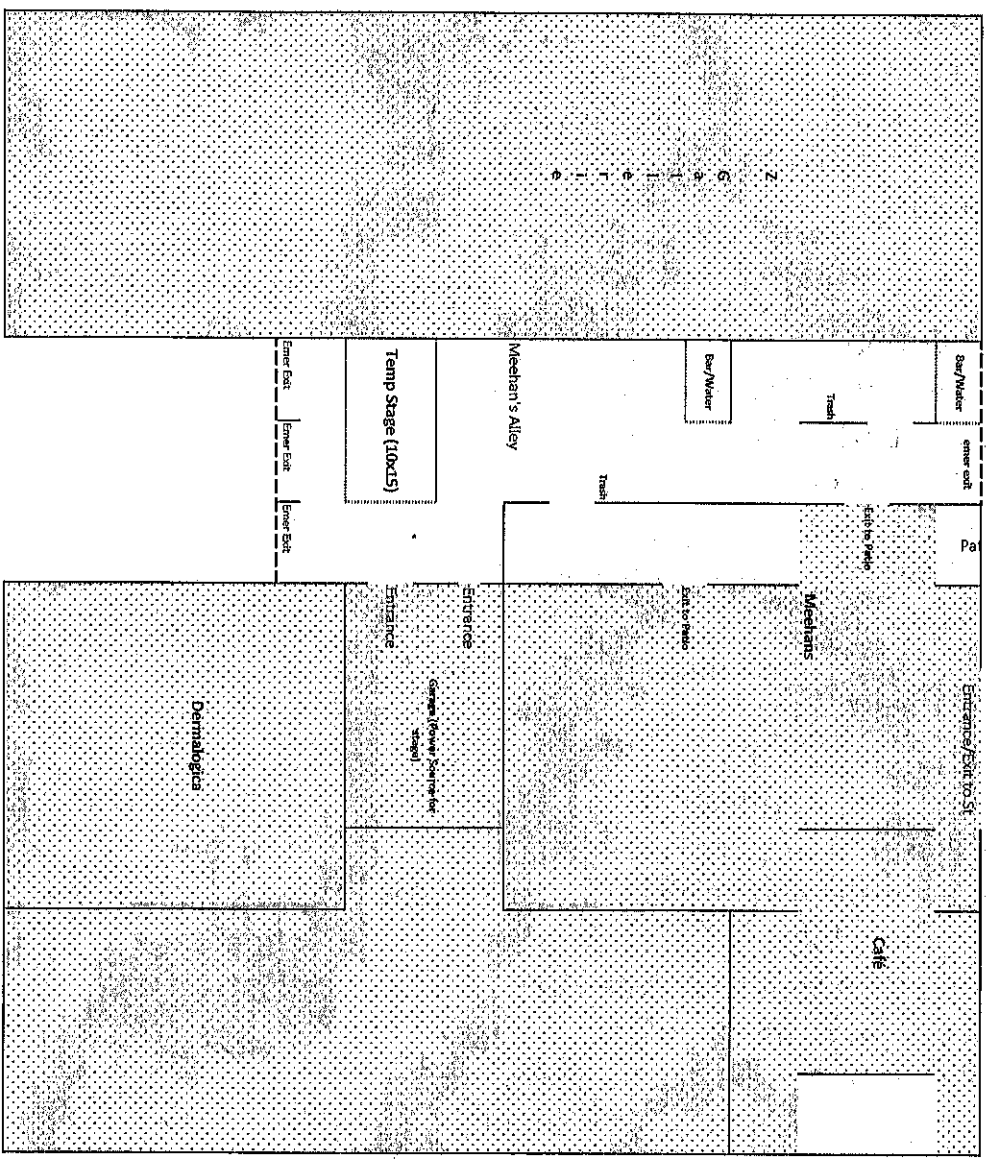

E District Ave (Closed from 1-8pm)

Street Hockey (Fenced in) SOASOIT

E District Ave (Closed from 1-8pm)

Sidewalk

sic

Sidewalk

*Parking will be available on both decks of the Atlantic Station parking area, which will provide ample on sight parking.
* All cooking grease from the kitchen is disposed into a container provided onsite, trash will also be placed in receptacles provided by Atlantic Station