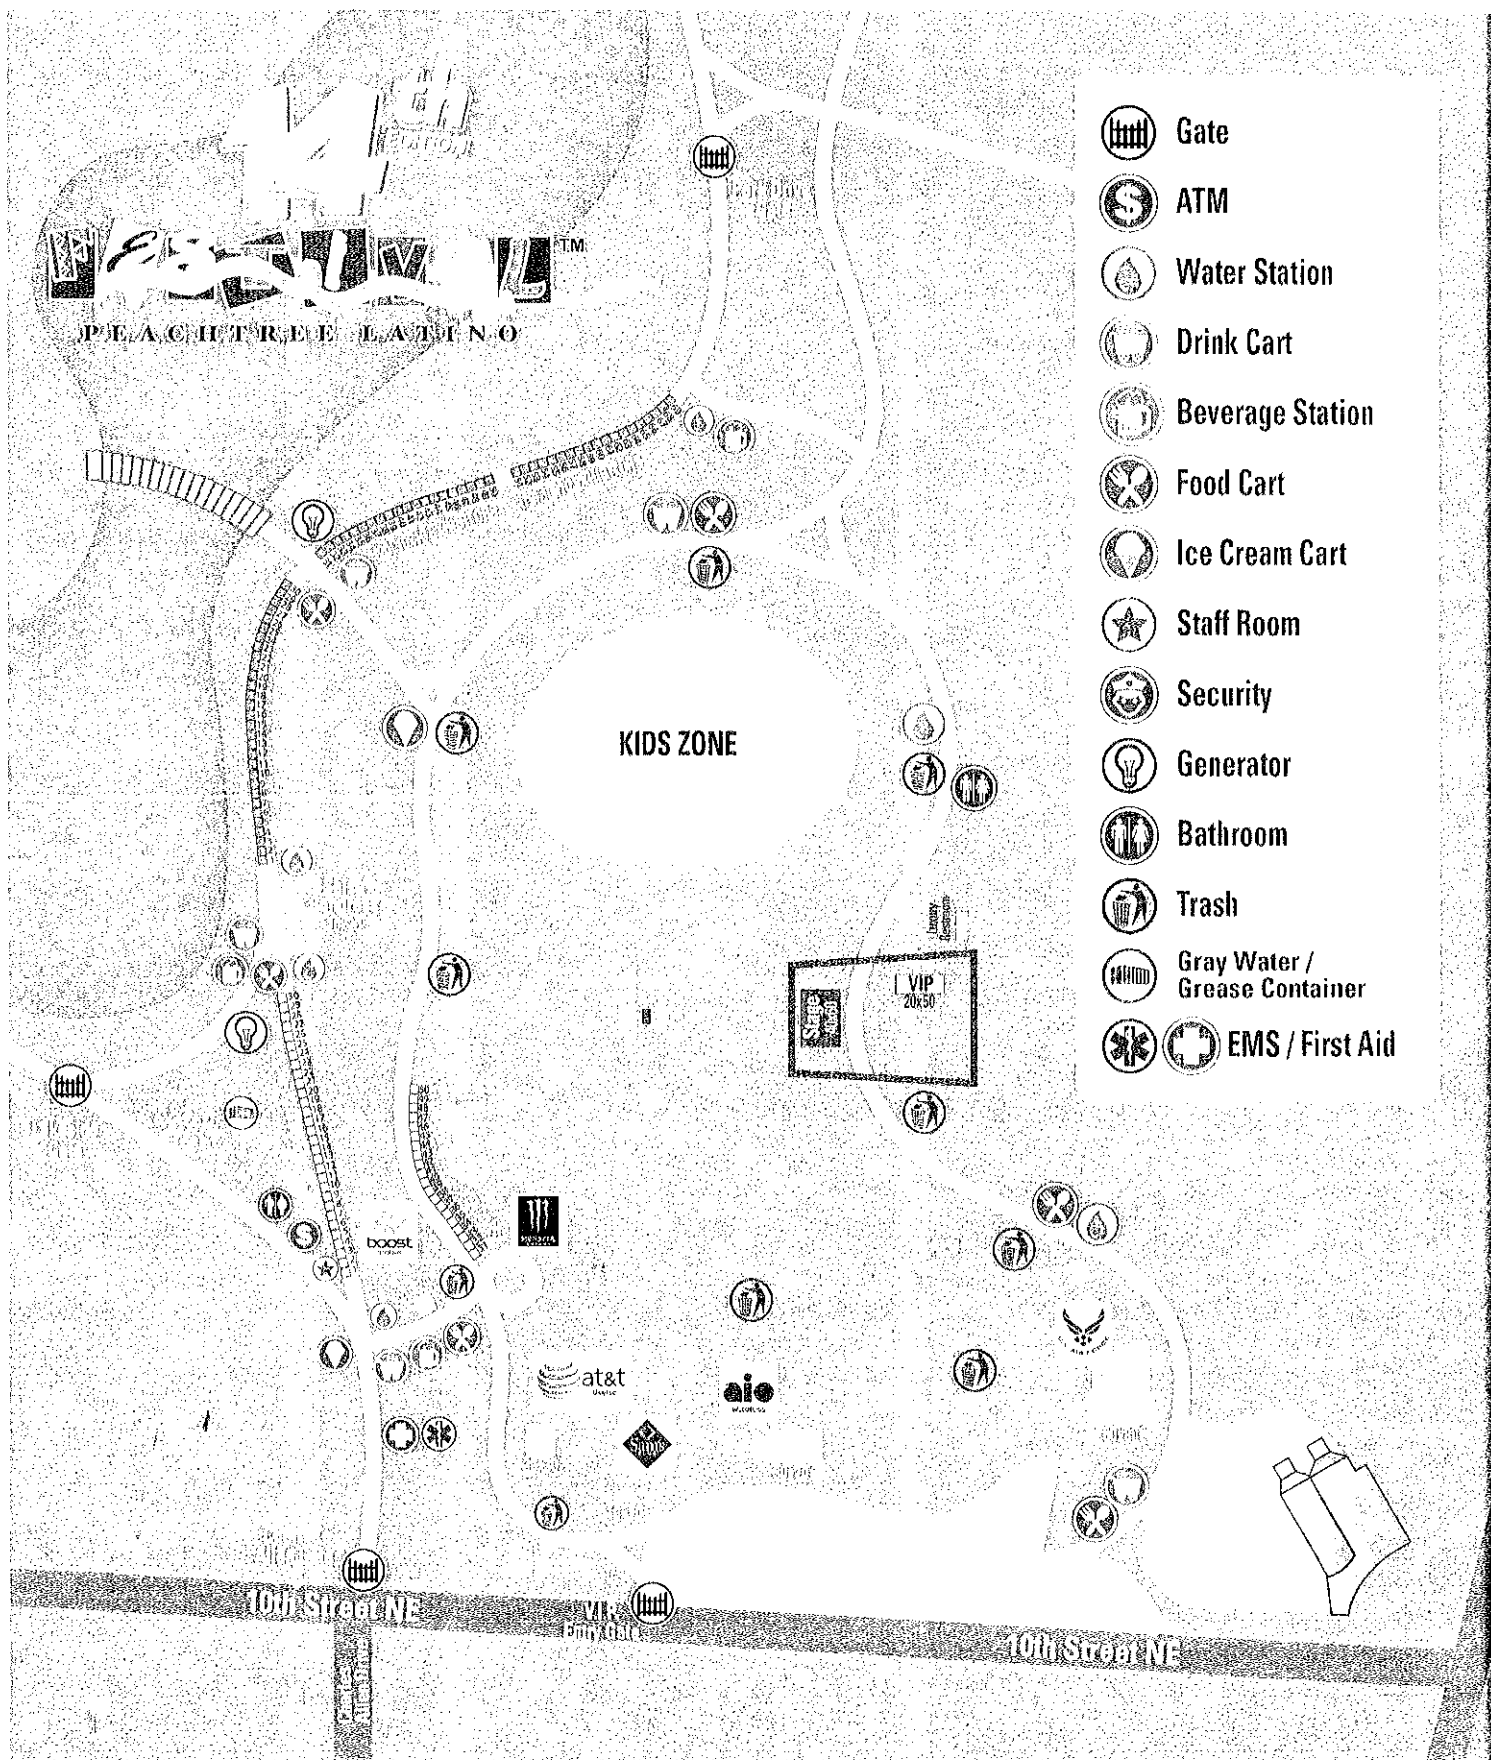

THE MEADOW at Piedmont Park

-  Gate
-  ATM
-  Water Station
-  Drink Cart
-  Beverage Station
-  Food Cart
-  Ice Cream Cart
-  Staff Room
-  Security
-  Generator
-  Bathroom
-  Trash
-  Gray Water / Grease Container
-  EMS / First Aid

1. Piedmont Park Conservancy - Park History

In 1979, the golf course was closed, freeing up 70 acres of green space on what is now Oak Hill and the Meadow. In 1983, **Piedmont Park** was closed to through ...
www.piedmontpark.org/visit/history.html - Cached - Similar

2.

Piedmont Park
[Place page](#)

1071 Piedmont Avenue Northeast
Atlanta, GA 30309
(404) 875-7275
Bus: 10th St@Taft St
[Get directions](#) - Is this accurate?

Open Daily 6am-11pm

172 reviews - [Write a review](#)