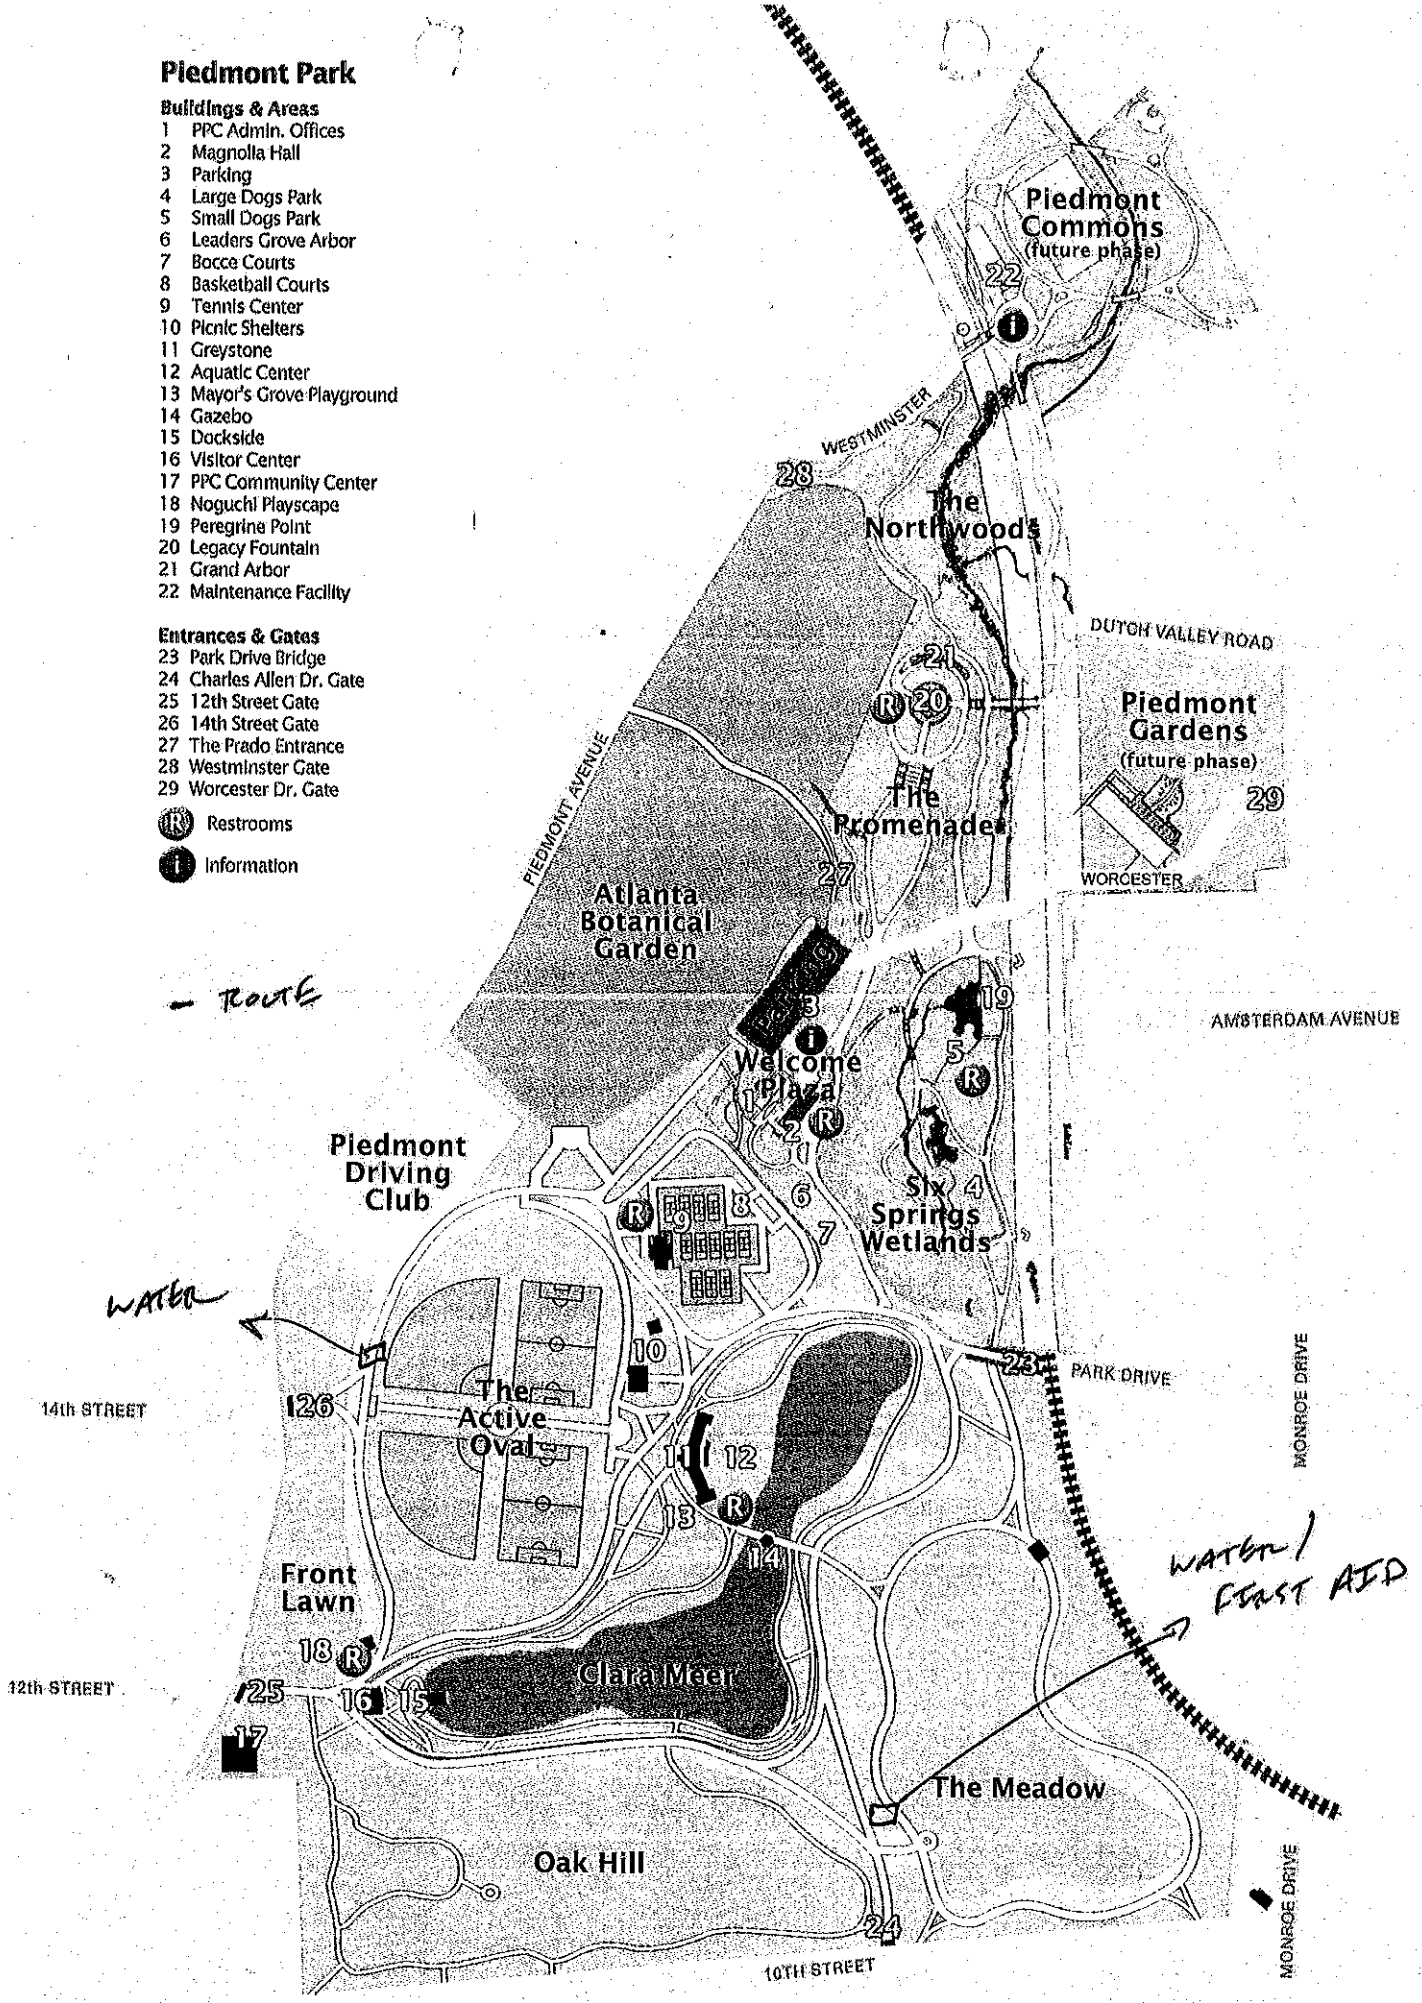

## Buildings & Areas

- 1 PPC Admin. Offices
- 2 Magnolia Hall
- 3 Parking
- 4 Large Dogs Park
- 5 Small Dogs Park
- 6 Leaders Grove Arbor
- 7 Bocce Courts
- 8 Basketball Courts
- 9 Tennis Center
- 10 Picnic Shelters
- 11 Greystone
- 12 Aquatic Center
- 13 Mayor's Grove Playground
- 14 Gazebo
- 15 Dockside
- 16 Visitor Center
- 17 PPC Community Center
- 18 Noguchi Playscape
- 19 Peregrine Point
- 20 Legacy Fountain
- 21 Grand Arbor
- 22 Maintenance Facility

## Entrances & Gates

- 23 Park Drive Bridge
- 24 Charles Allen Dr. Gate
- 25 12th Street Gate
- 26 14th Street Gate
- 27 The Prado Entrance
- 28 Westminster Gate
- 29 Worcester Dr. Gate

-  Restrooms
-  Information

*ROUTE*

*WATER*

*WATER / EAST AID*

14th STREET

12th STREET

10th STREET

Piedmont Driving Club

The Active Ovals

Front Lawn

Oak Hill

Clara Meer

The Meadow

Welcome Plaza

Six Springs Wetlands

Atlanta Botanical Garden

The Northwoods